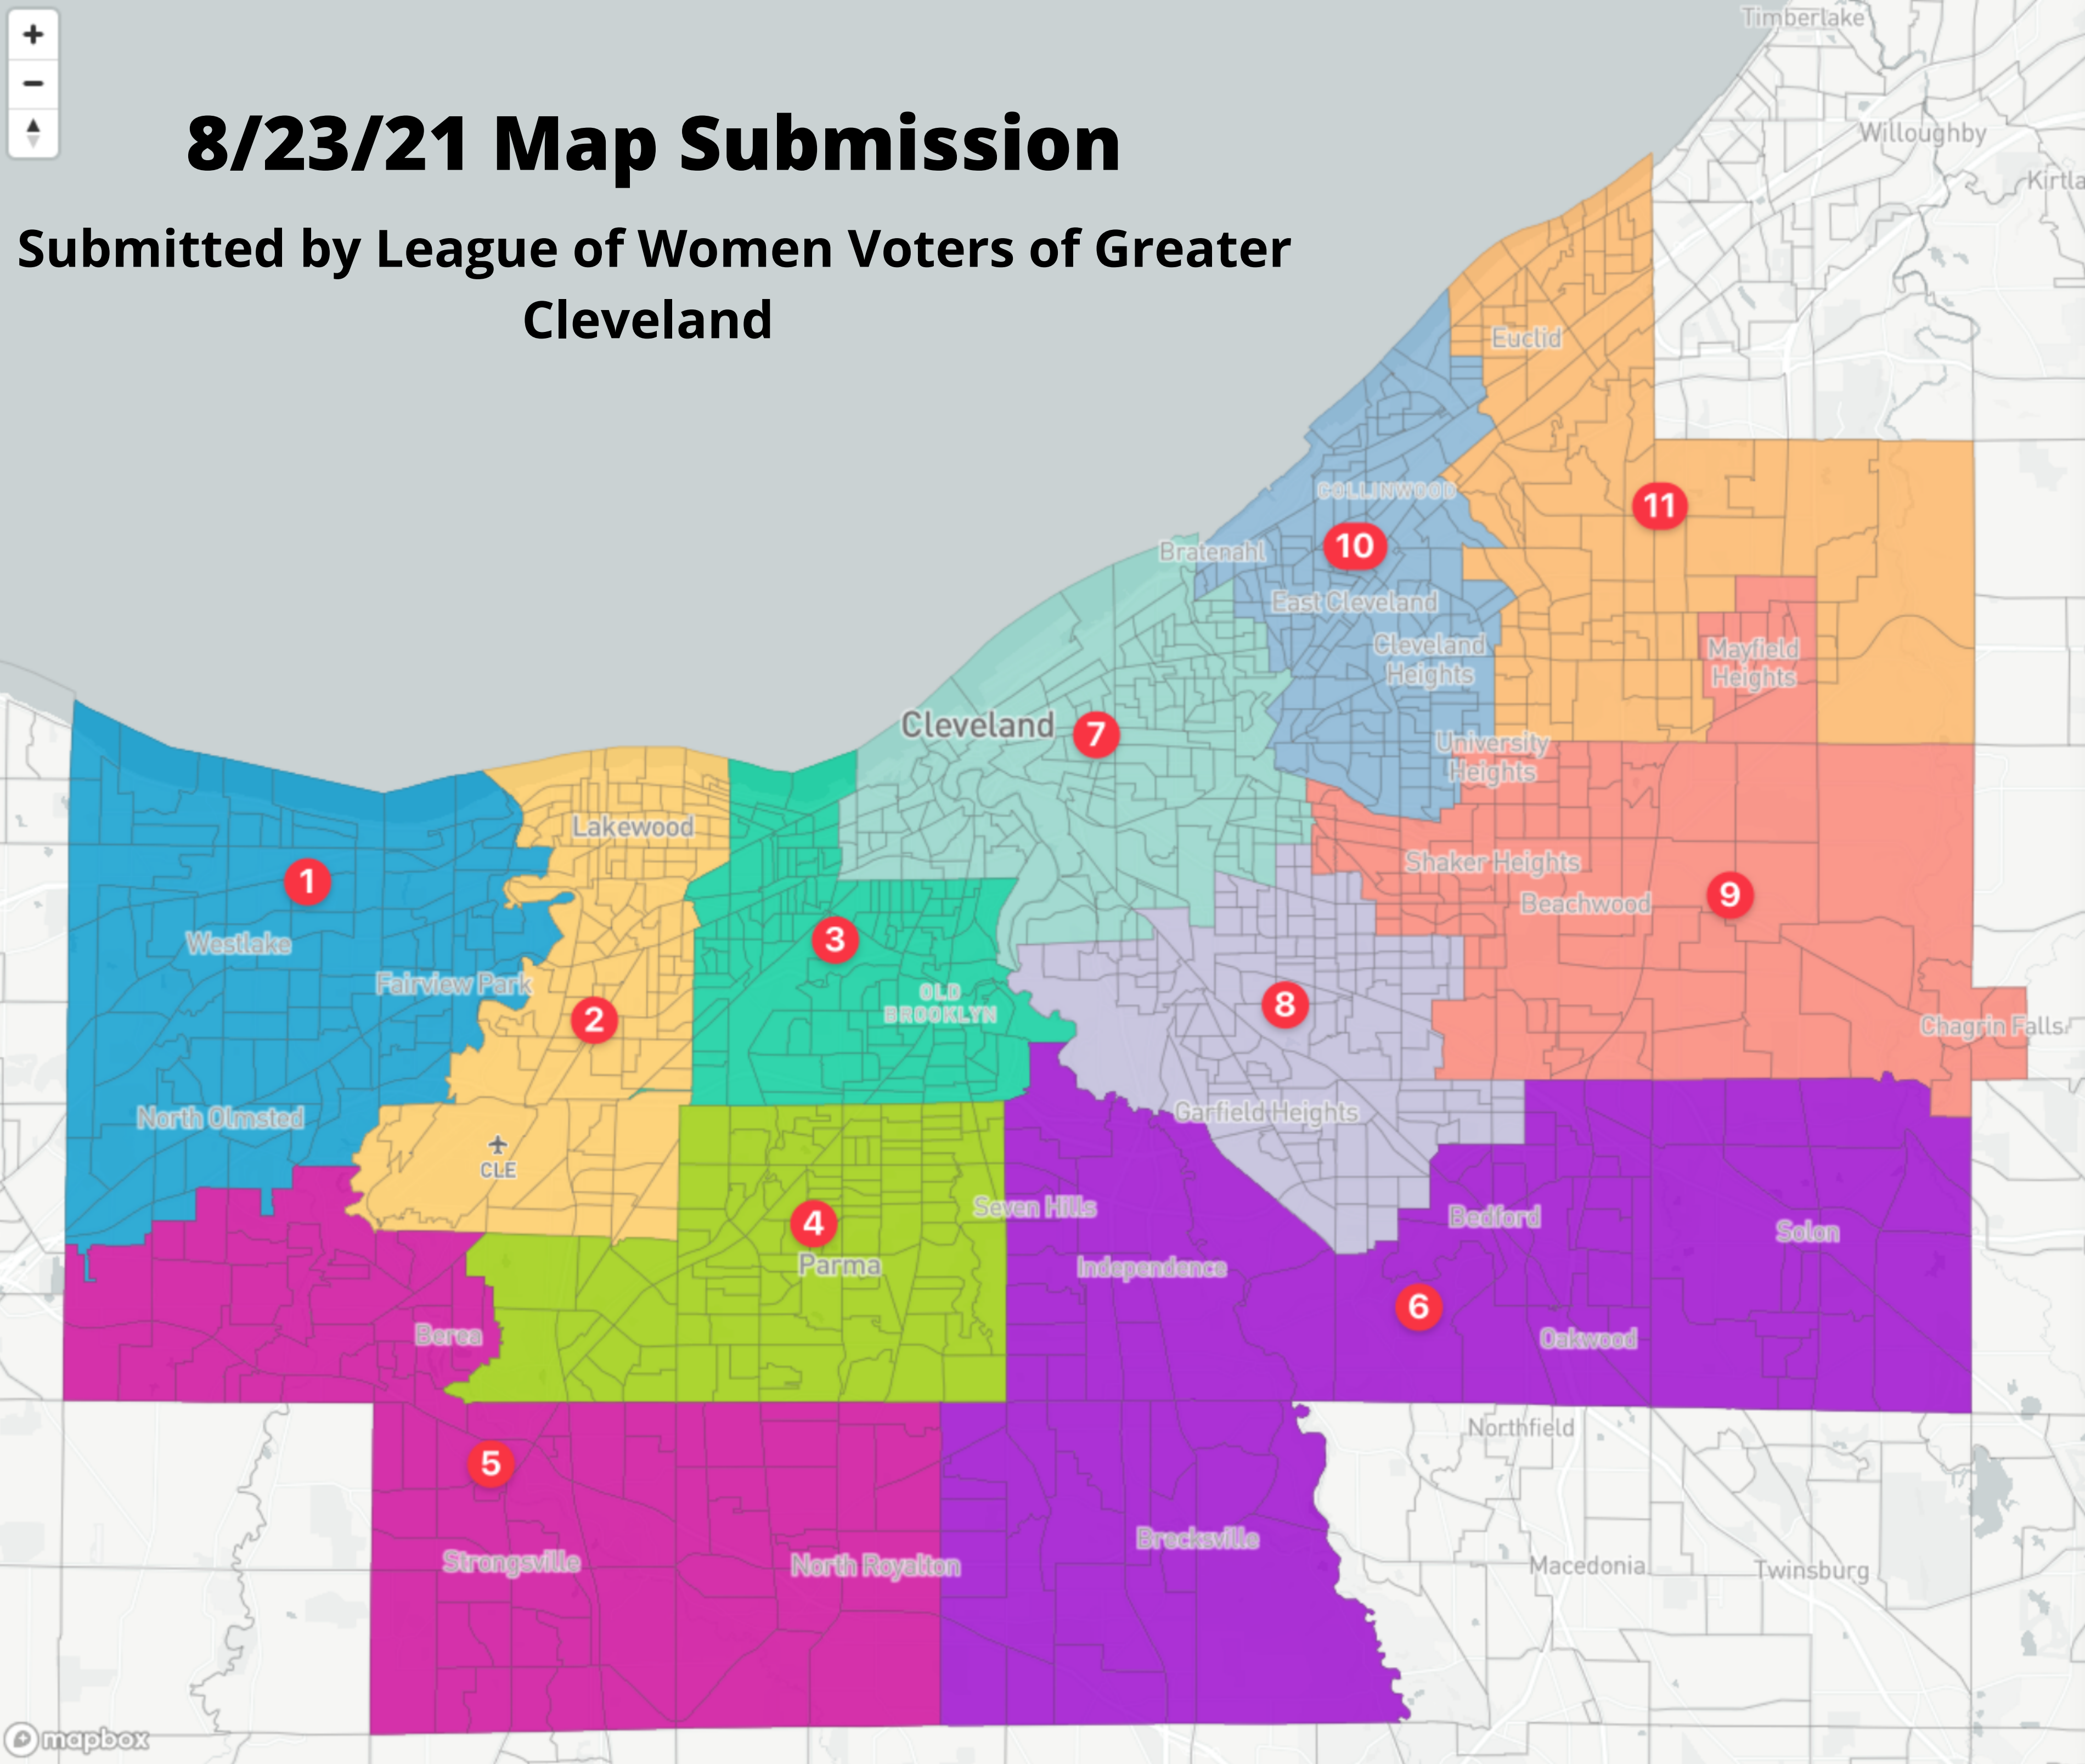

# 8/23/21 Map Submission

Submitted by League of Women Voters of Greater Cleveland

Population Data Layers Evaluation

Population Balance

① Uses 2020 Decennial Census data.

121,879
113,537
119,247
118,013
119,446
112,218
110,692
113,921
111,932
110,691
111,945

MAX. POPULATION DEVIATION: 7.13%

Highlight unassigned units