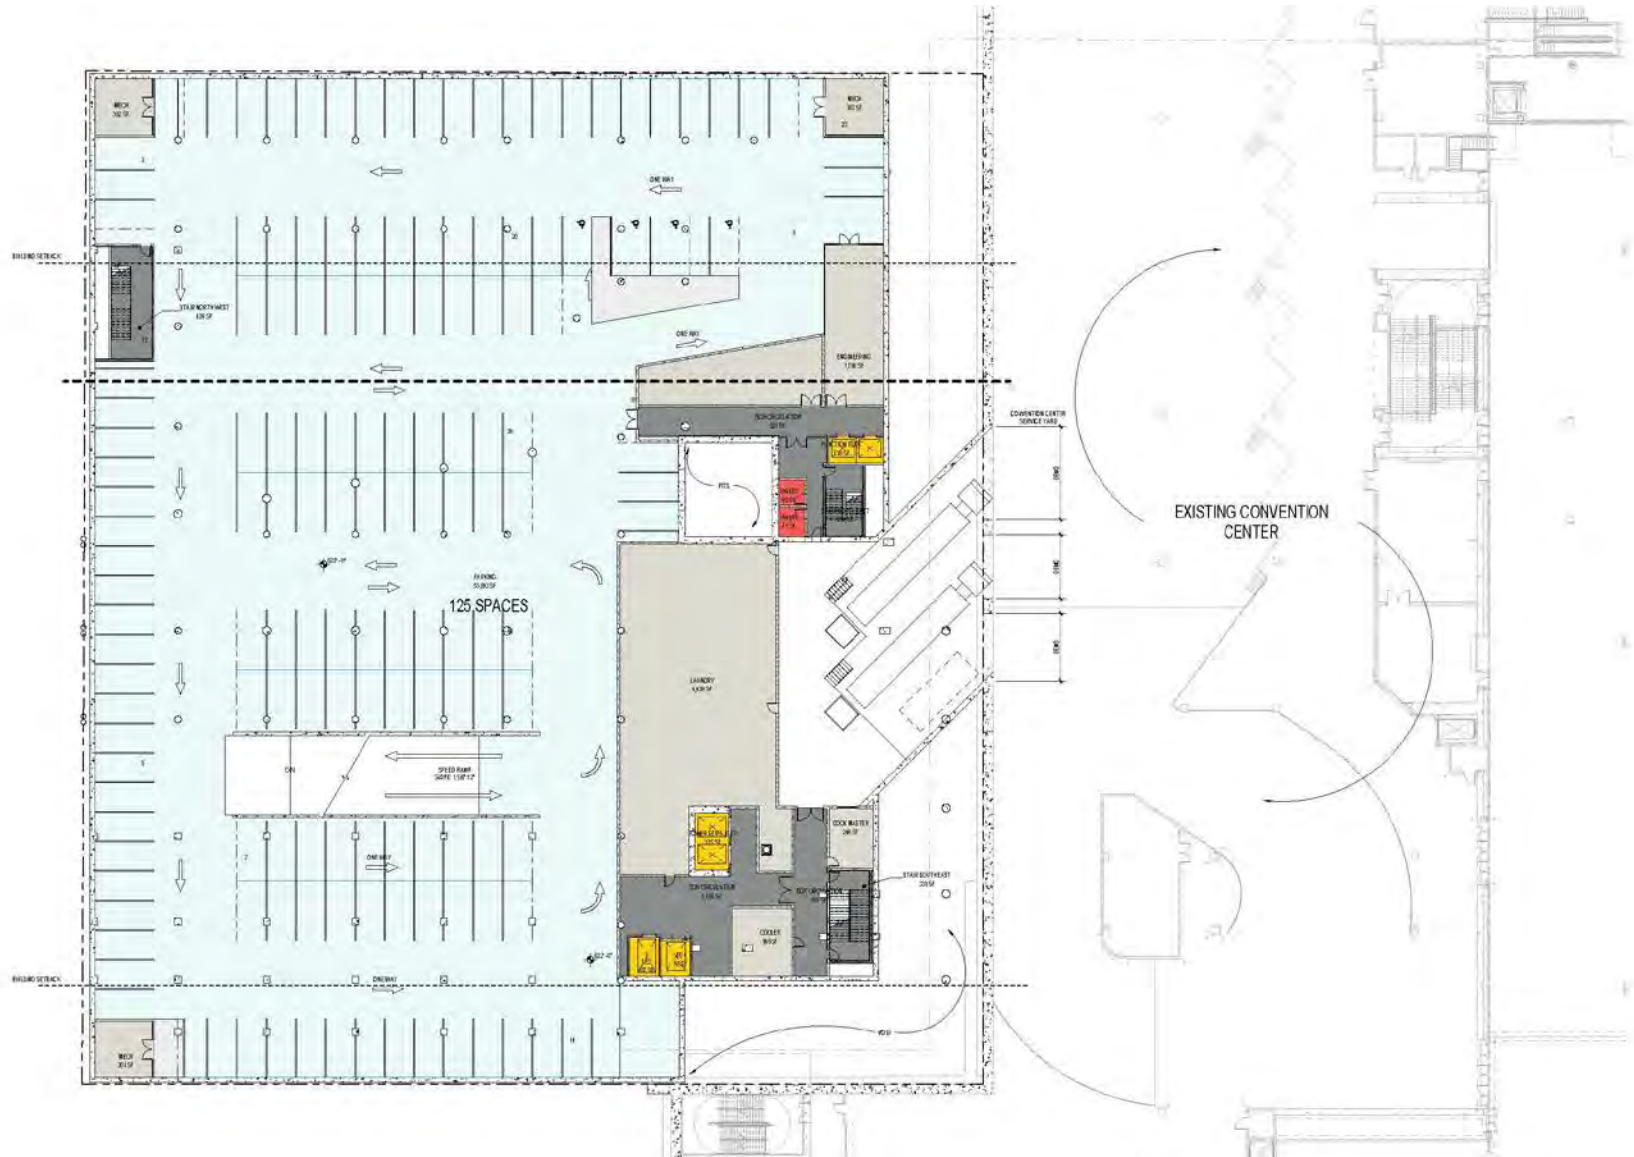

Parking level 2

Cuyahoga County Convention Center Hotel
Cleveland, Ohio