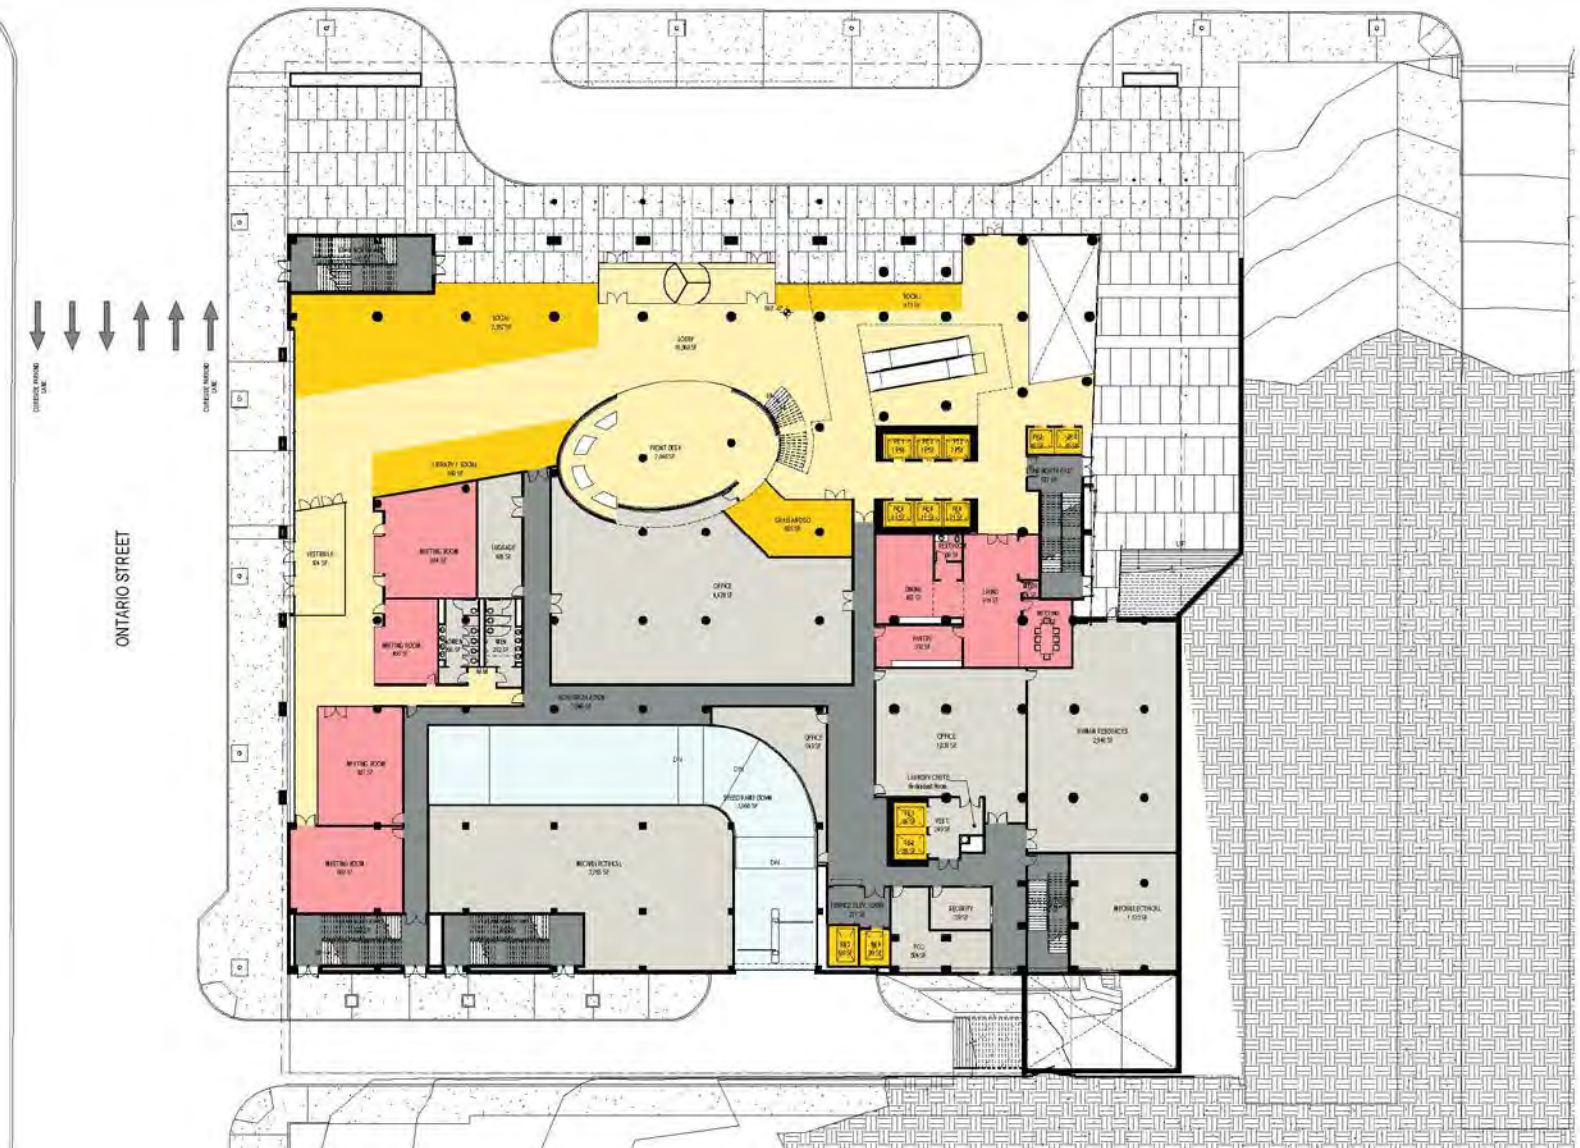

Plan Level 1 - Lobby

Cuyahoga County Convention Center Hotel
Cleveland, Ohio