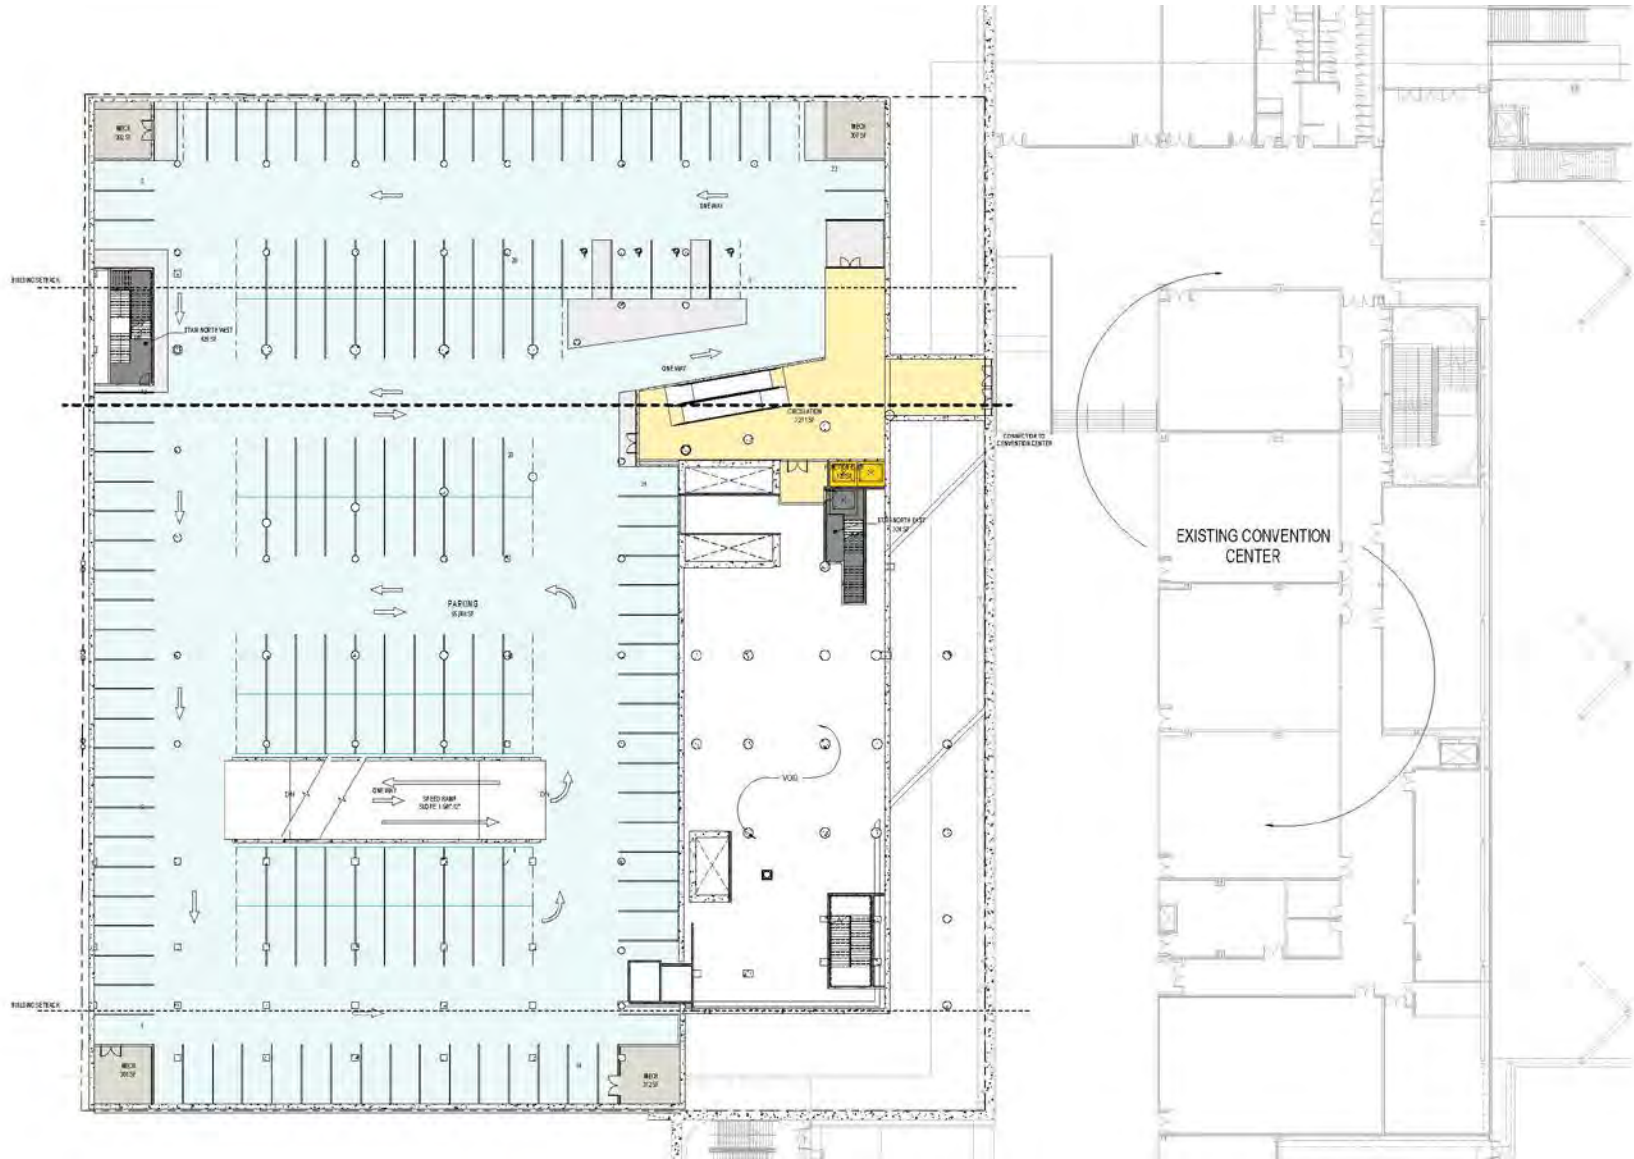

Parking Level 1

Cuyahoga County Convention Center Hotel
Cleveland, Ohio