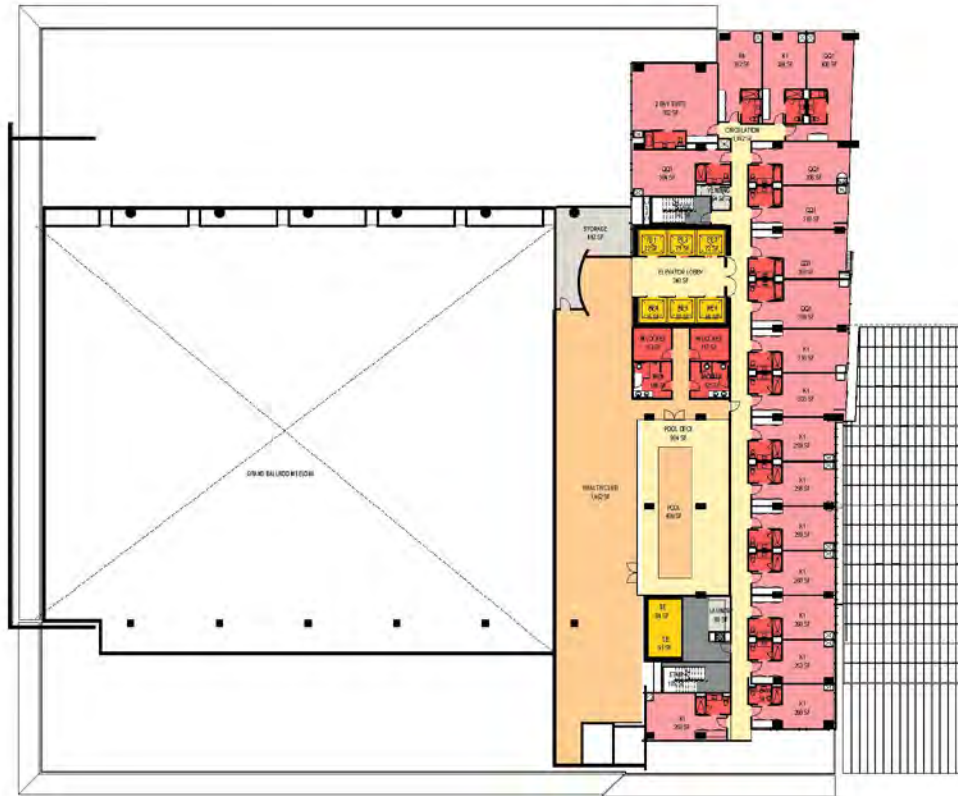

# Plan Level 2 - Restaurant

Cuyahoga County Convention Center Hotel  
Cleveland, Ohio

# Plans - Tower

3 PLAN LEVEL 6 - RECREATION  
SCALE: 1/8" = 1'-0"

2 PLAN LEVEL 10 - TYP  
SCALE: 1/8" = 1'-0"

1 PLAN LEVELS 31 & 32  
SCALE: 1/8" = 1'-0"