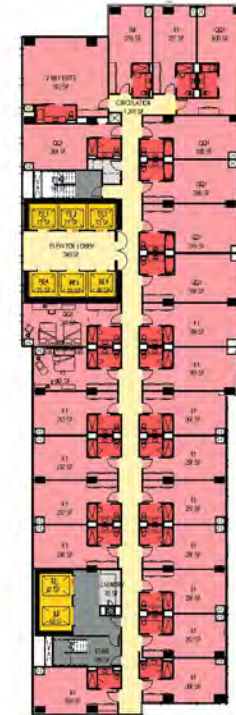

# Plan Level 2 - Restaurant

Cuyahoga County Convention Center Hotel  
Cleveland, Ohio

# Plans - Tower

3 PLAN LEVEL 6 - RECREATION  
SCALE: 1/8" = 1'-0"

2 PLAN LEVEL 10 - TYP  
SCALE: 1/8" = 1'-0"

1 PLAN LEVELS 31 & 32  
SCALE: 1/8" = 1'-0"