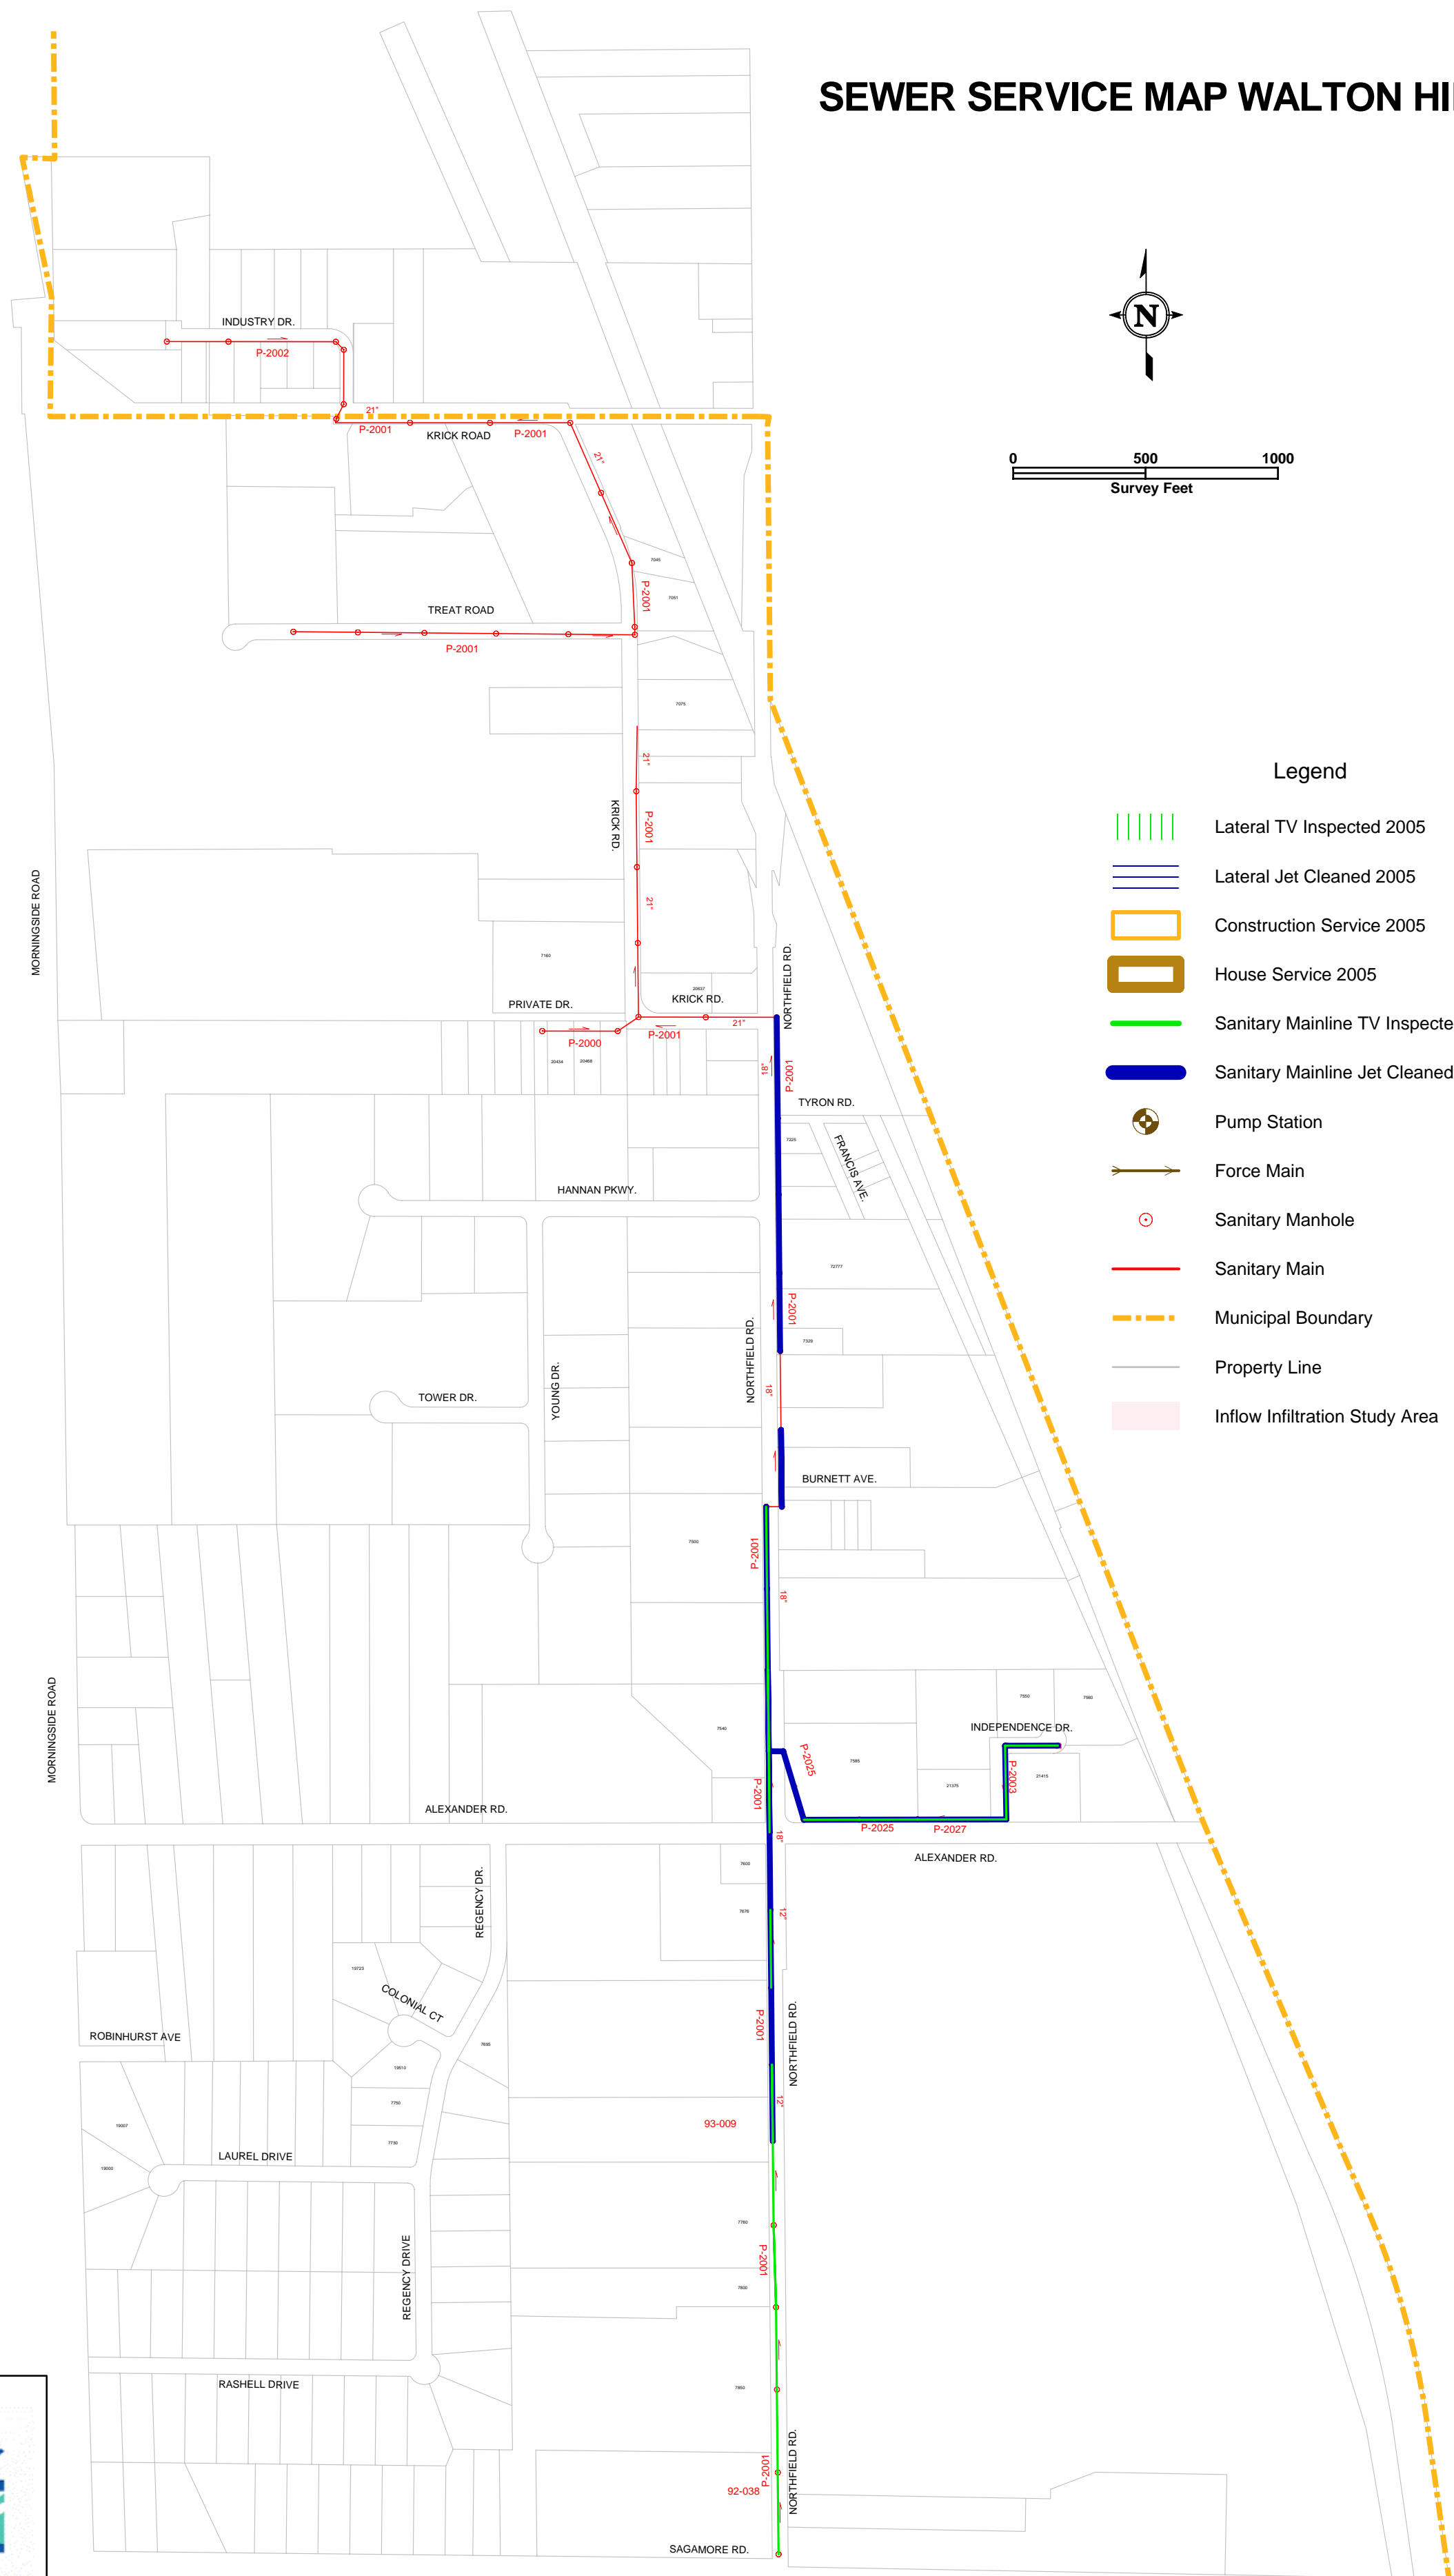

# SEWER SERVICE MAP WALTON HILLS

## Legend

- Lateral TV Inspected 2005
- Lateral Jet Cleaned 2005
- Construction Service 2005
- House Service 2005
- Sanitary Mainline TV Inspected 2005
- Sanitary Mainline Jet Cleaned 2005
- Pump Station
- Force Main
- Sanitary Manhole
- Sanitary Main
- Municipal Boundary
- Property Line
- Inflow Infiltration Study Area