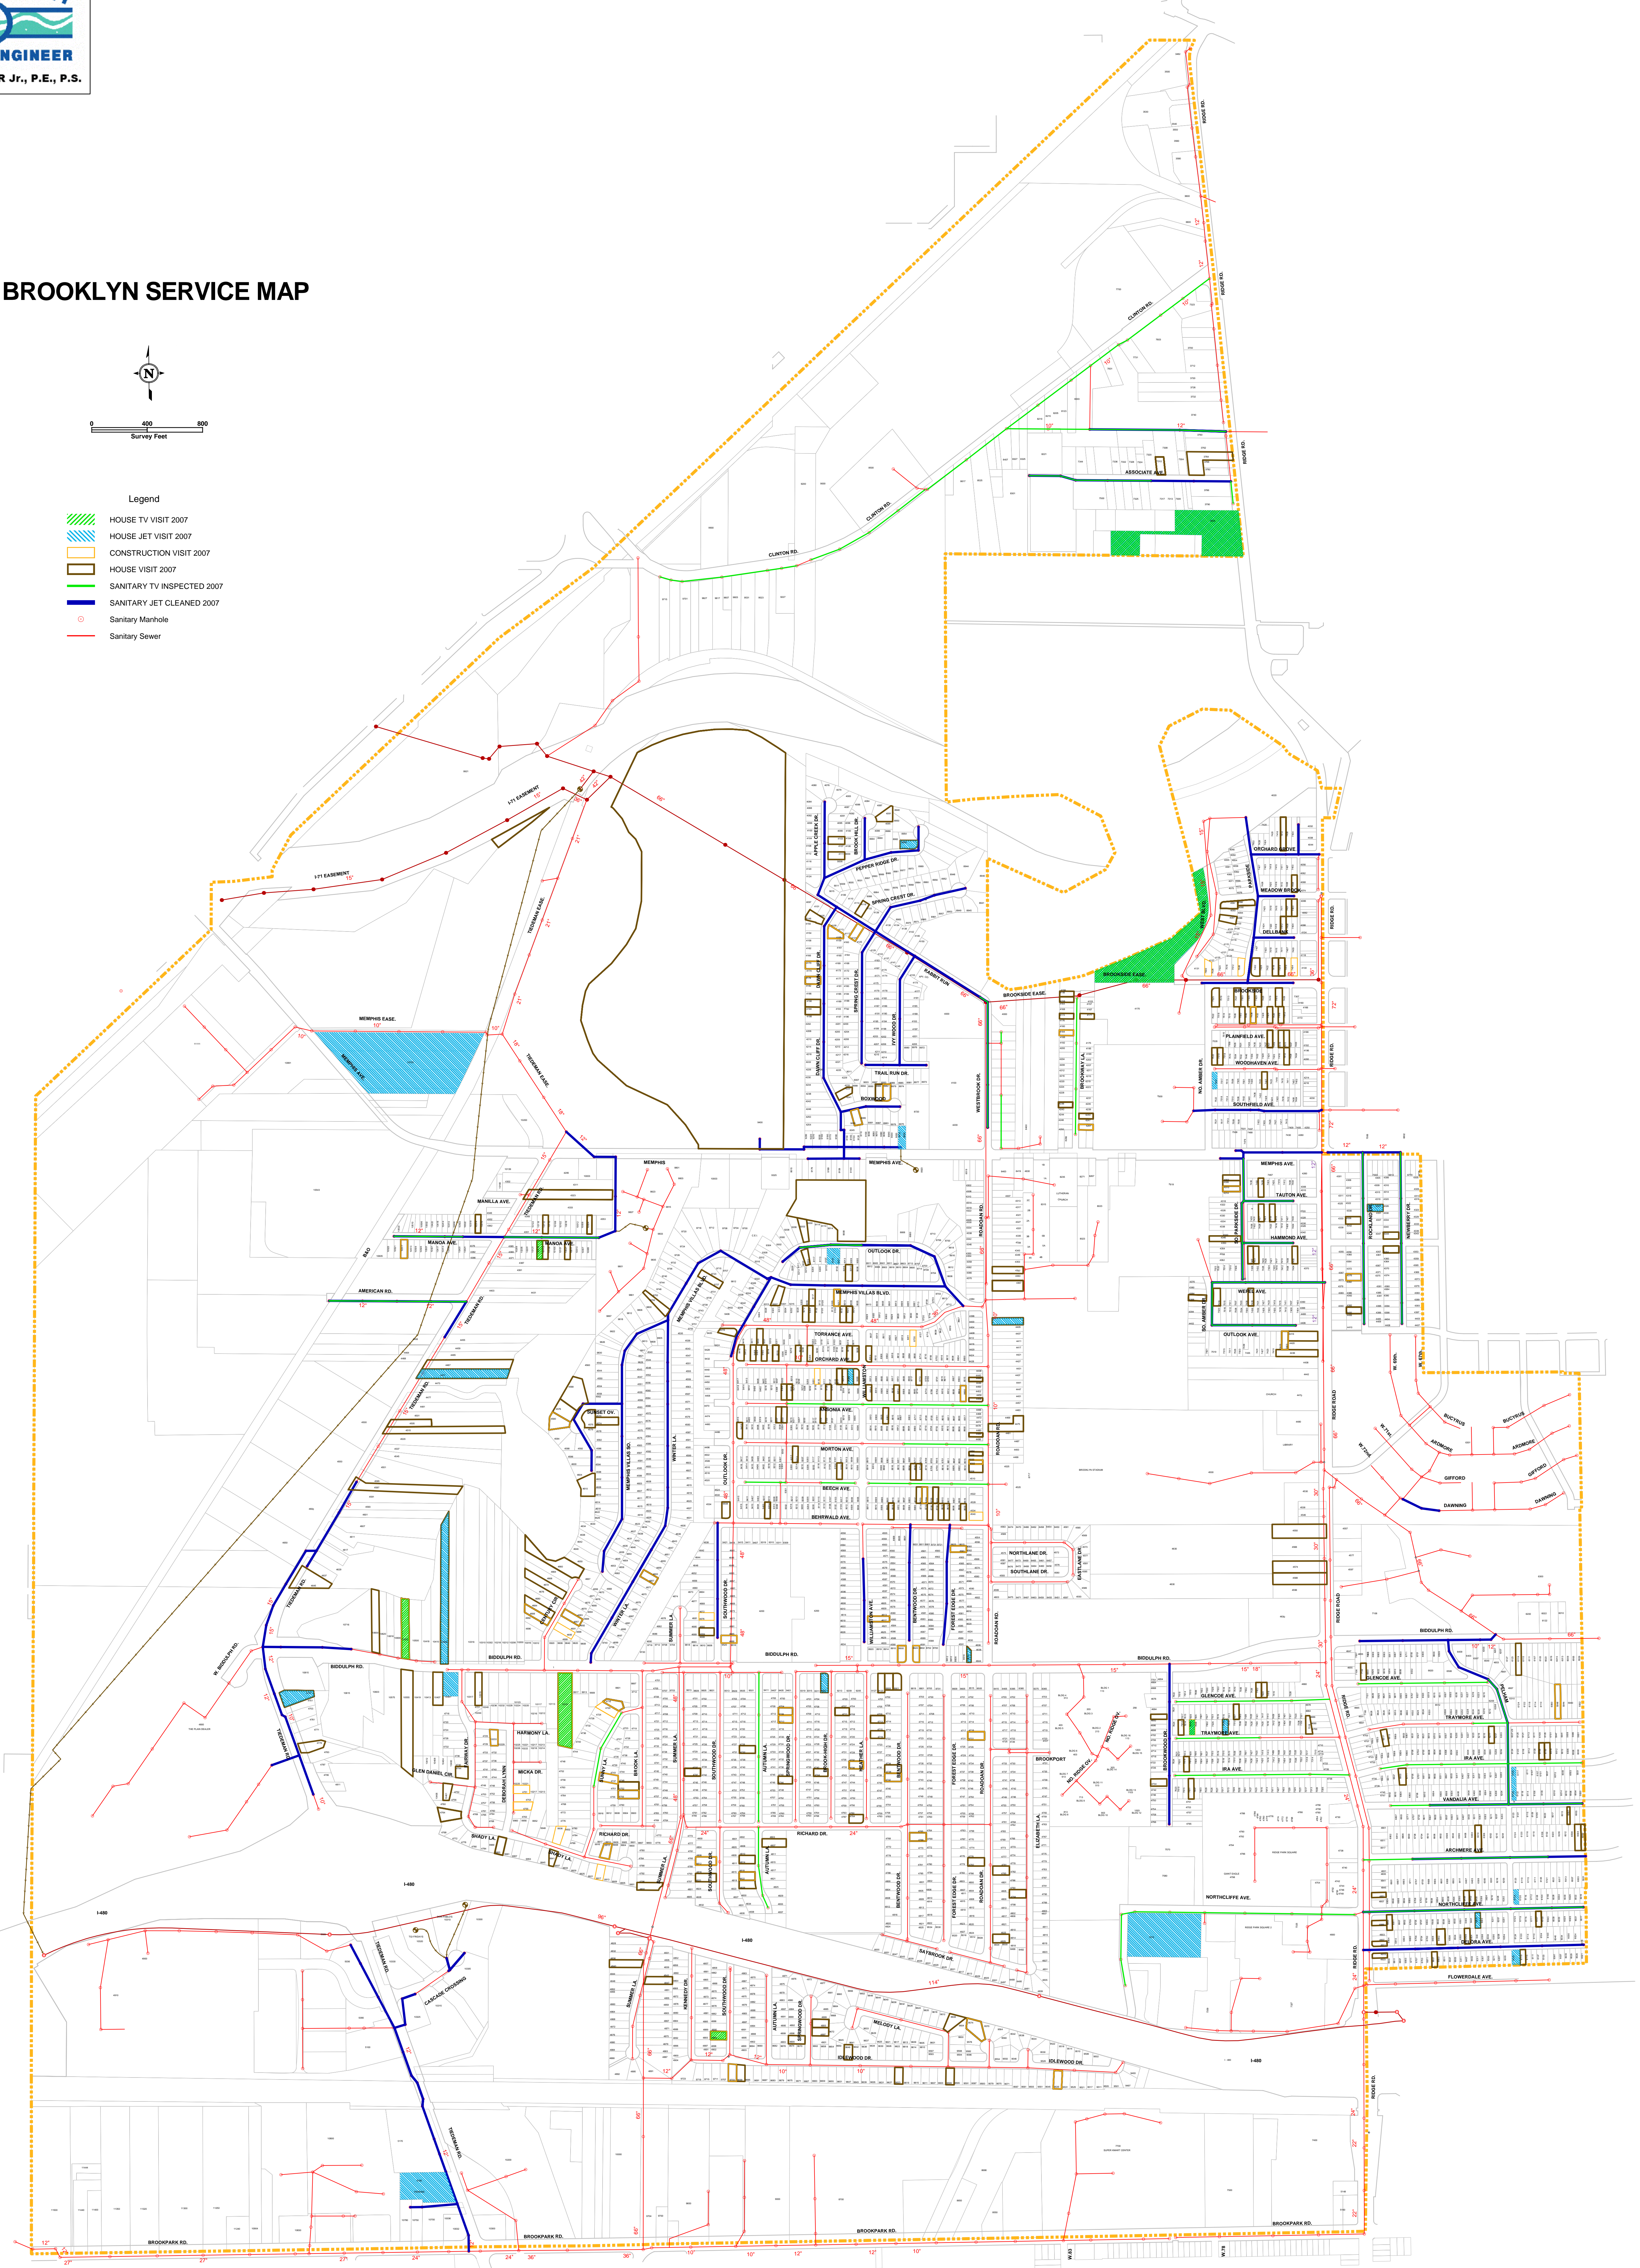

BROOKLYN SERVICE MAP

- Legend**
- ▨ HOUSE TV VISIT 2007
 - ▨ HOUSE JET VISIT 2007
 - ▨ CONSTRUCTION VISIT 2007
 - ▨ HOUSE VISIT 2007
 - ▨ SANITARY TV INSPECTED 2007
 - ▨ SANITARY JET CLEANED 2007
 - Sanitary Manhole
 - Sanitary Sewer

NOTE: THIS MAP IS FOR REVIEW PURPOSES ONLY. MAINLINES MAY HAVE BEEN JET CLEANED OR TV INSPECTED MULTIPLE TIMES OVER THE DATES SHOWN, THOUGH SYMBOLIZED ON THE MAP ONLY ONCE. ADDRESS RECORDS ARE UNDER-REPRESENTED. MORE VISITS WERE MADE THAN ARE SHOWN.