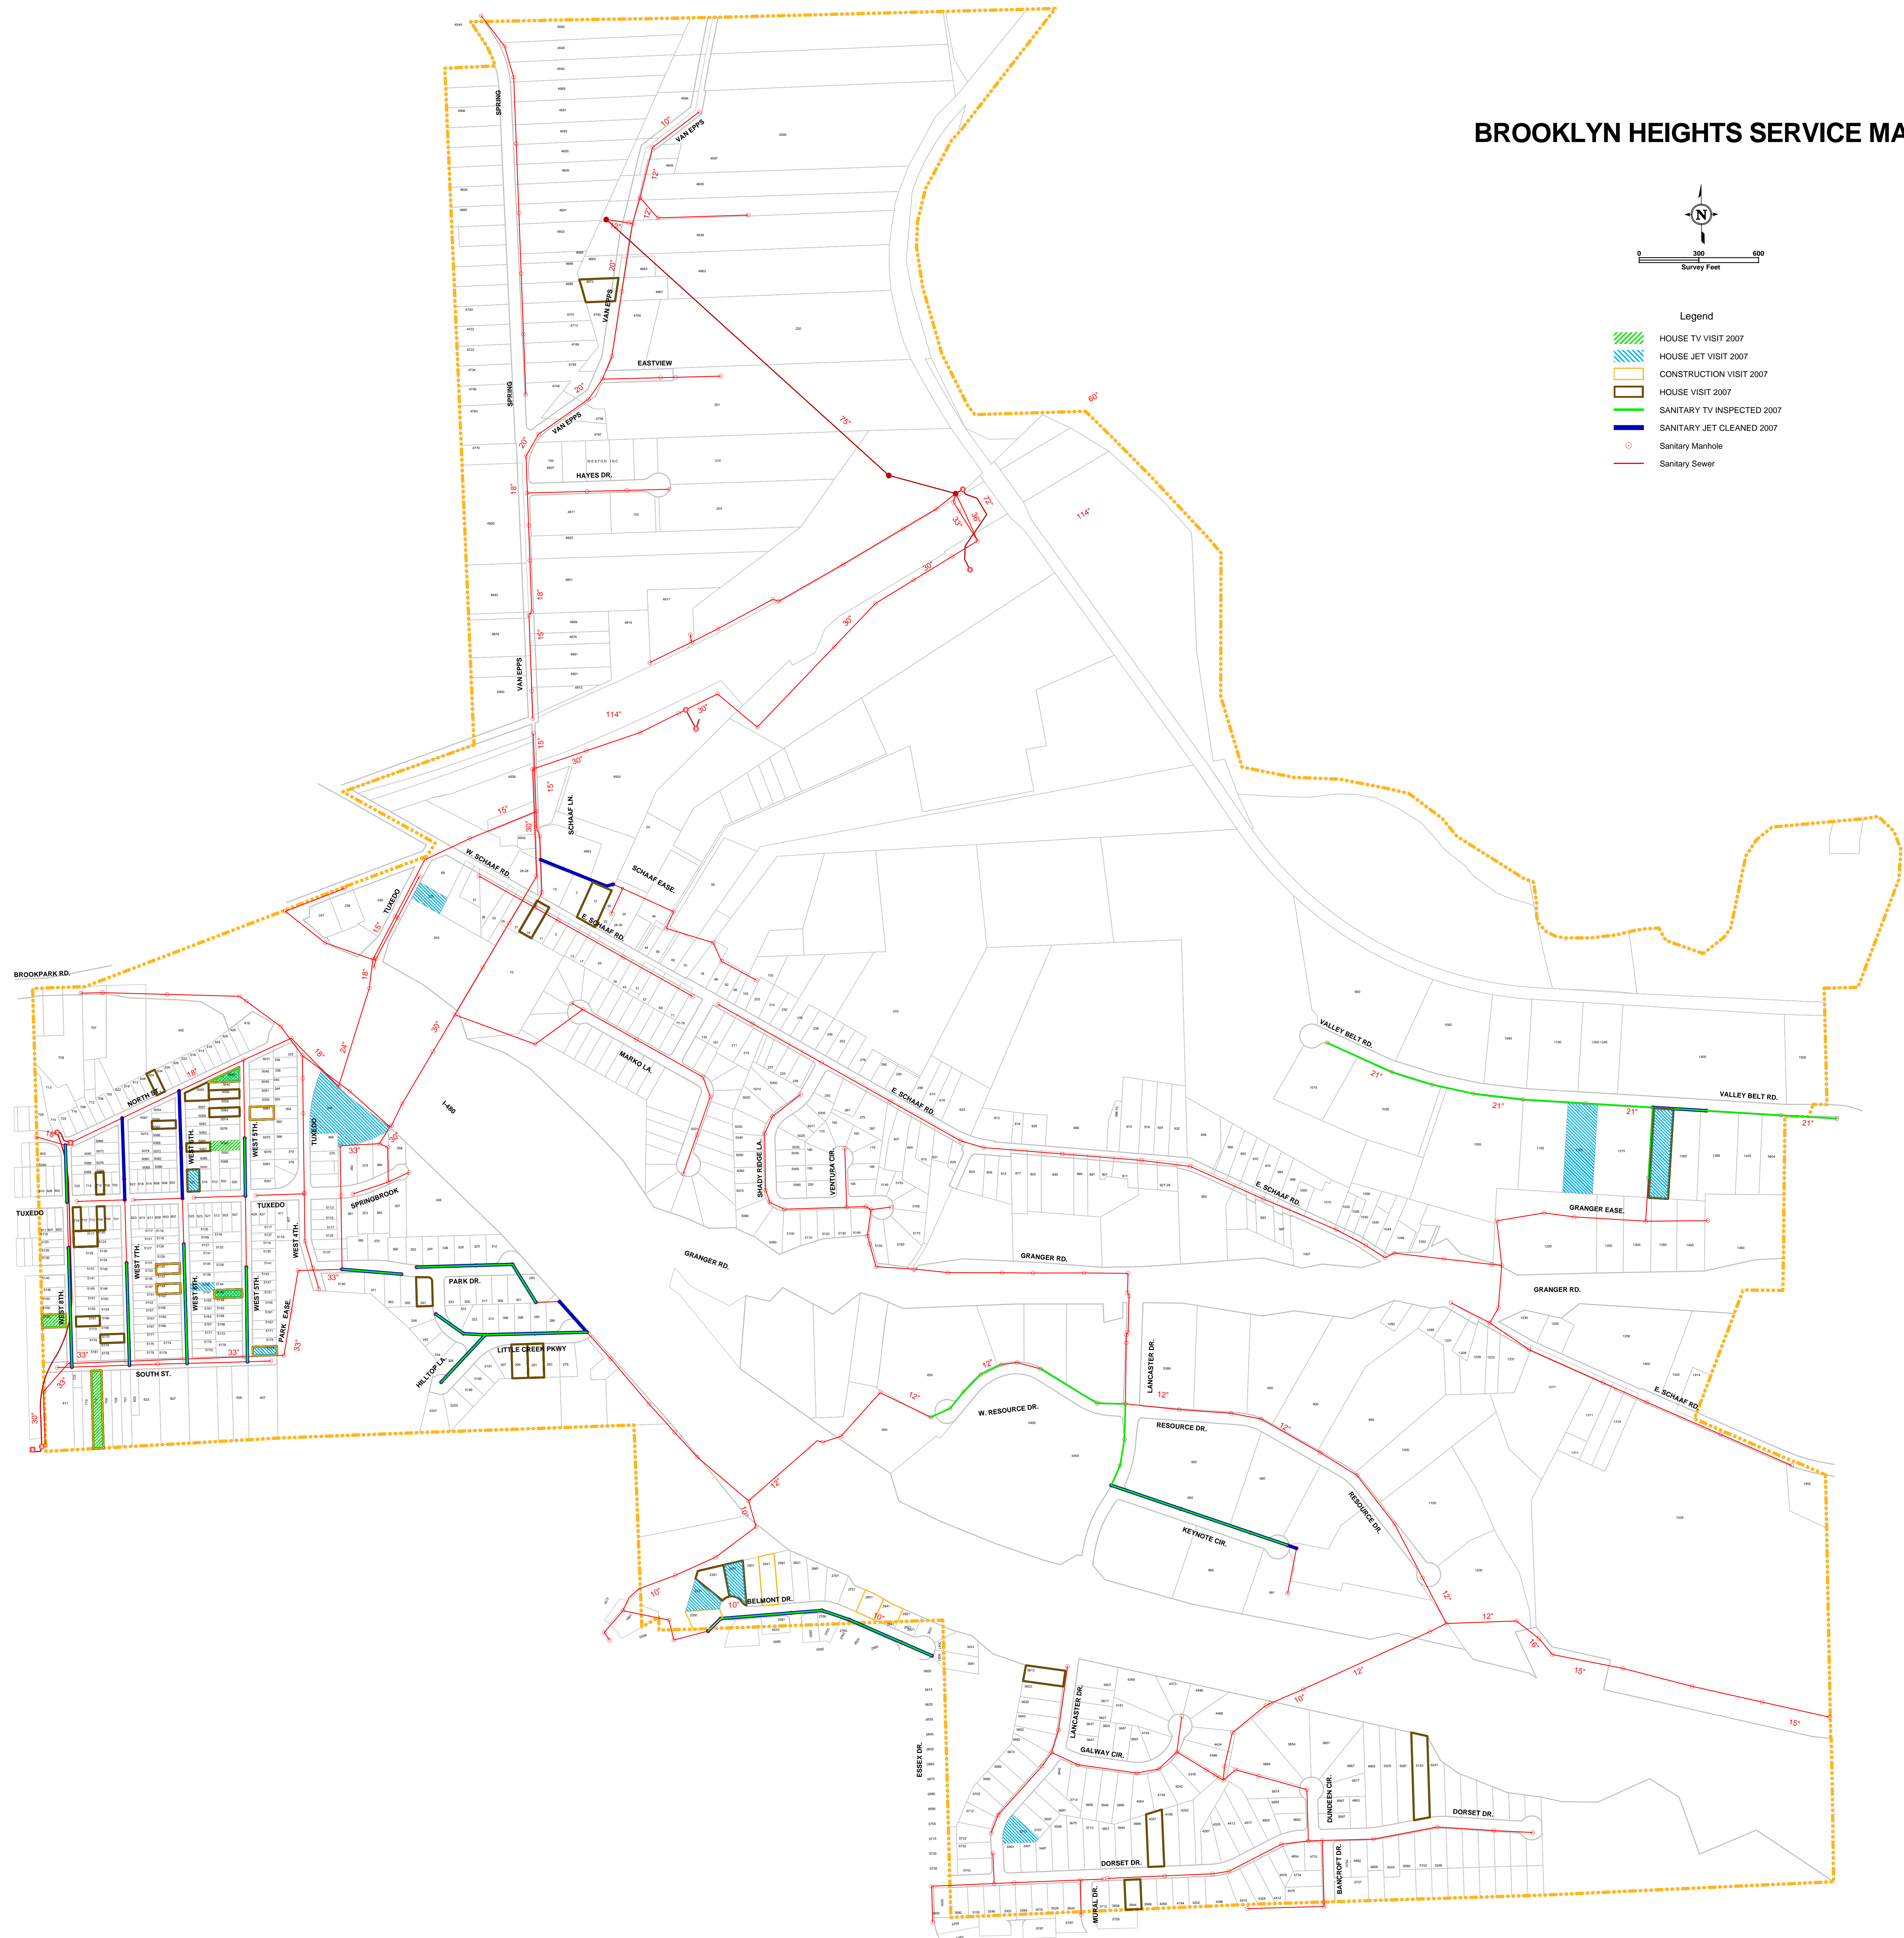

BROOKLYN HEIGHTS SERVICE MAP

- Legend
- ▨ HOUSE TV VISIT 2007
 - ▨ HOUSE JET VISIT 2007
 - CONSTRUCTION VISIT 2007
 - HOUSE VISIT 2007
 - SANITARY TV INSPECTED 2007
 - SANITARY JET CLEANED 2007
 - Sanitary Manhole
 - Sanitary Sewer

NOTE: THIS MAP IS FOR REVIEW PURPOSES ONLY. MAINLINES MAY HAVE BEEN JET CLEANED OR TV INSPECTED MULTIPLE TIMES OVER THE DATES SHOWN, THOUGH SYMBOLIZED ON THE MAP ONLY ONCE. ADDRESS RECORDS ARE UNDER-REPRESENTED. MORE VISITS WERE MADE THAN ARE SHOWN.