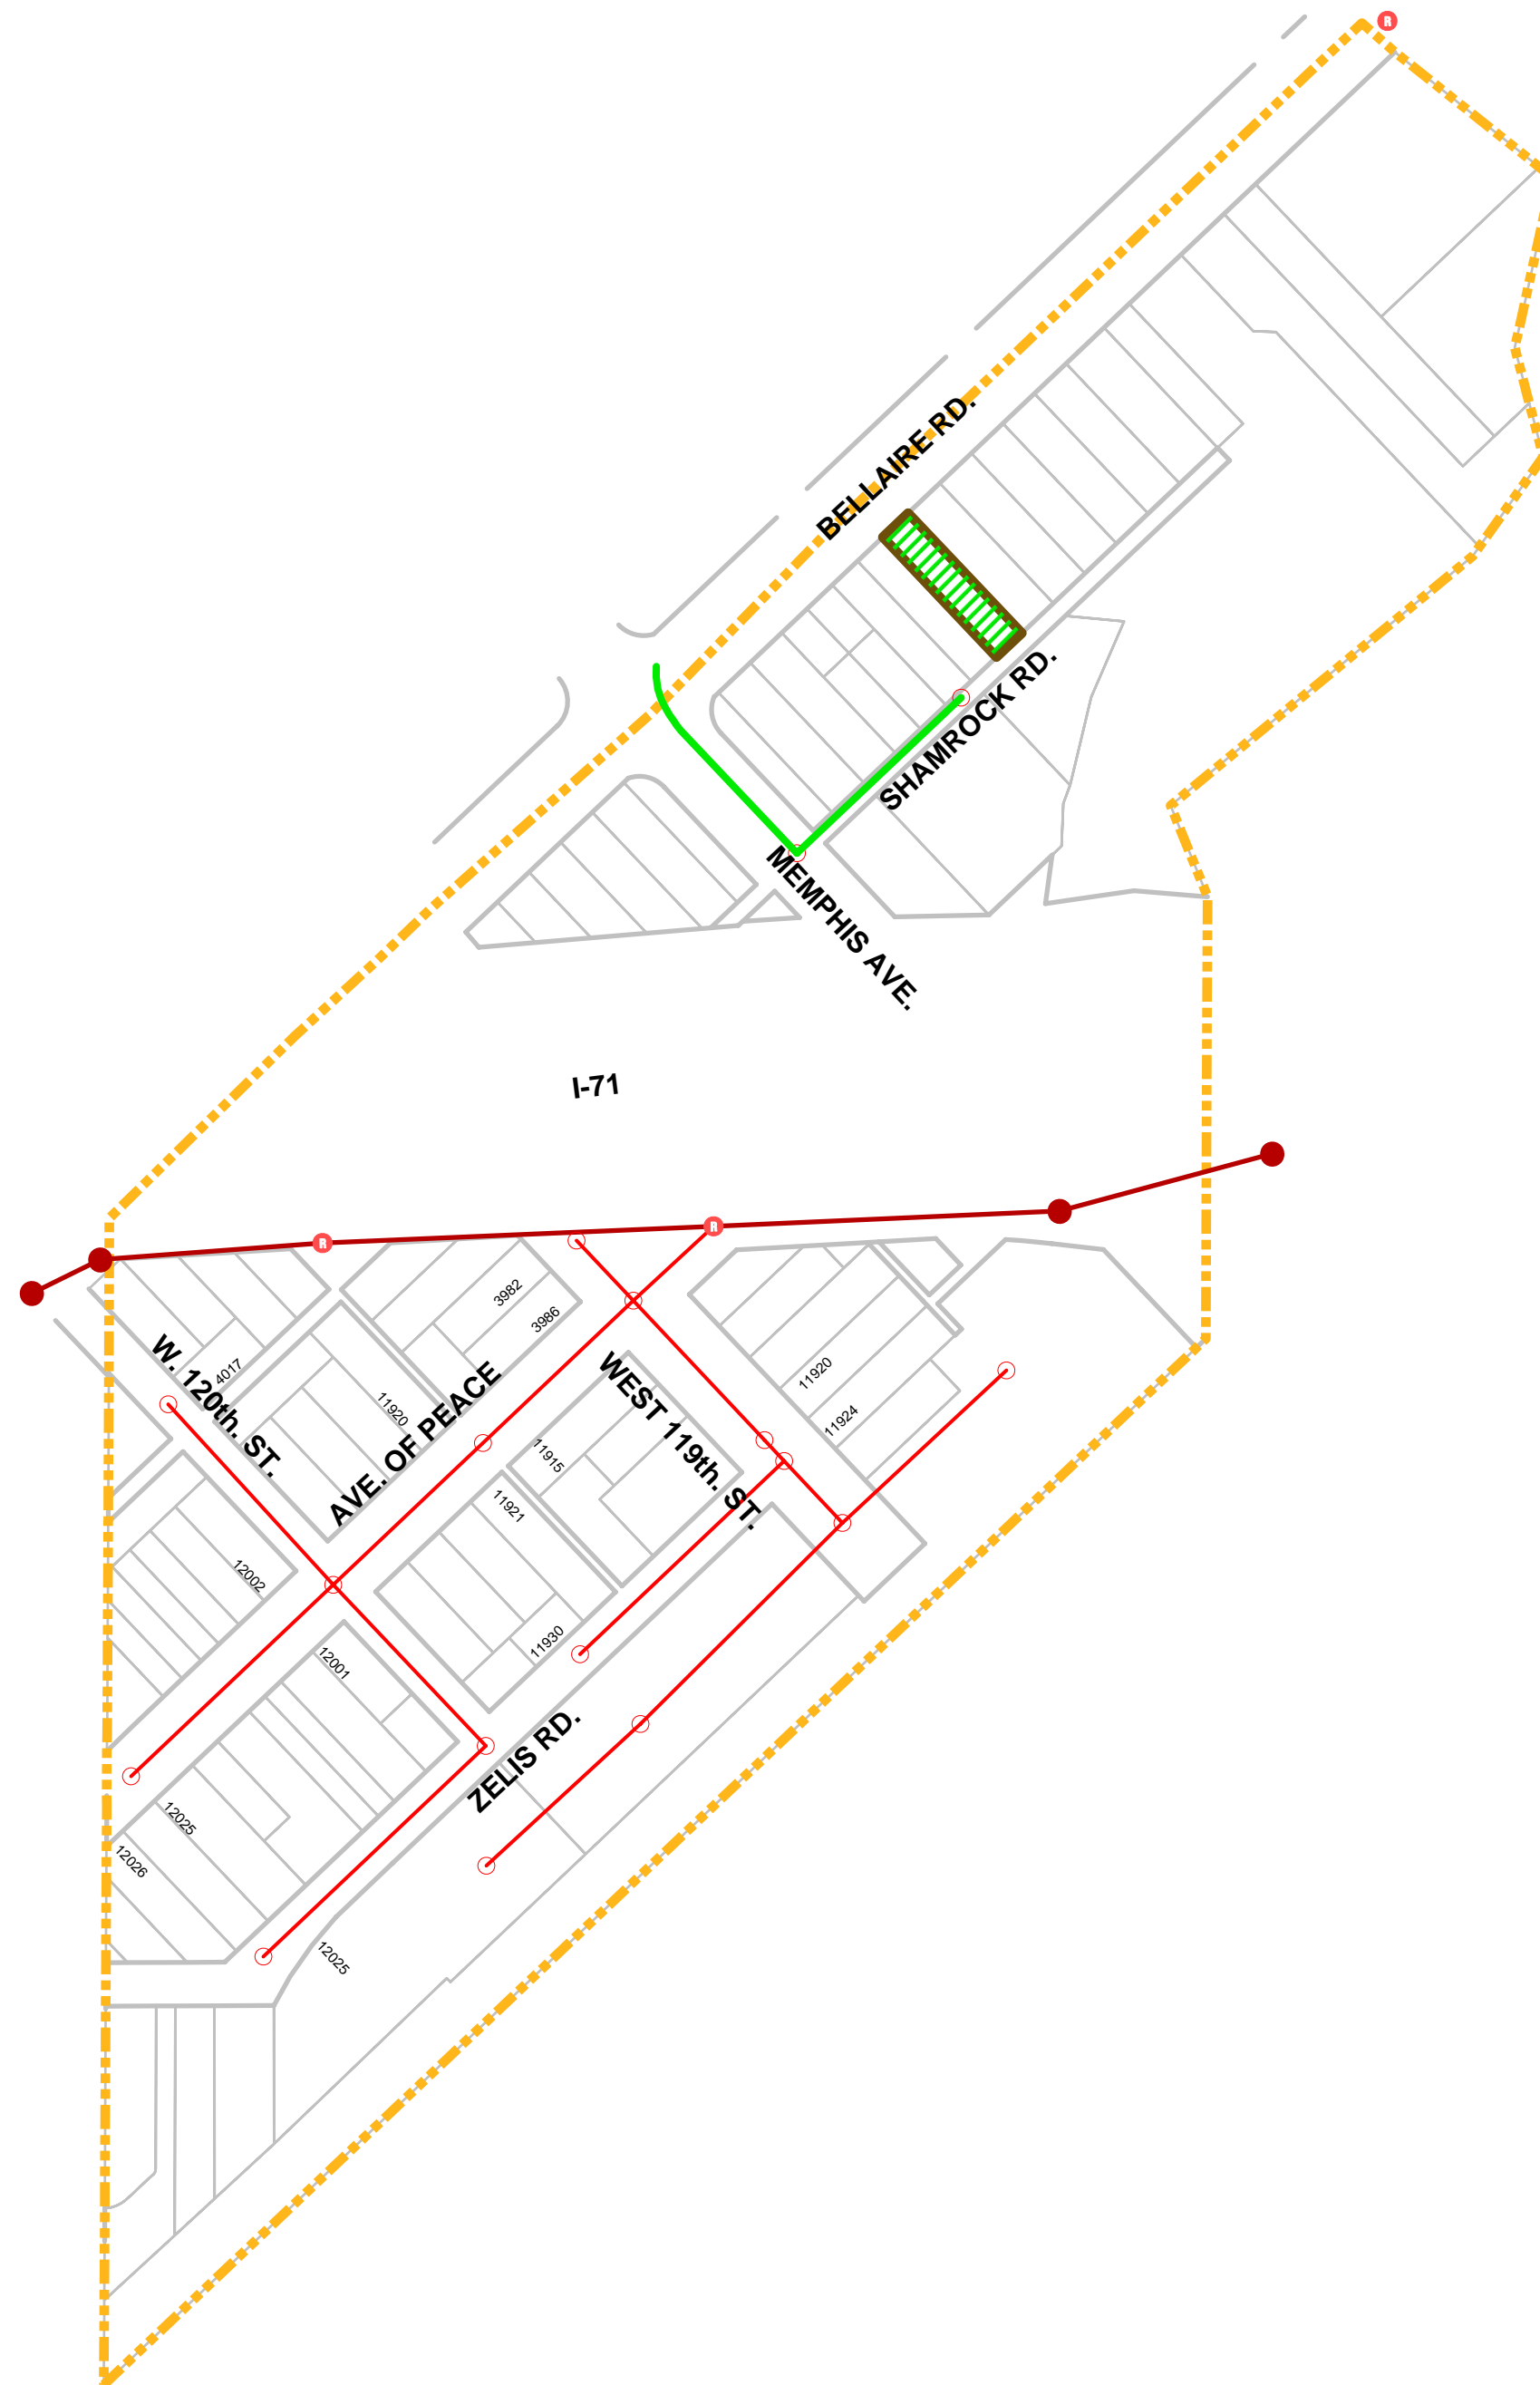

LINNDALE SERVICE MAP

Legend

-  HOUSE TV VISIT 2007
-  HOUSE JET VISIT 2007
-  CONSTRUCTION VISIT 2007
-  HOUSE VISIT 2007
-  SANITARY TV INSPECTED 2007
-  SANITARY JET CLEANED 2007
-  Sanitary Manhole
-  Sanitary Sewer

NOTE: THIS MAP IS FOR REVIEW PURPOSES ONLY. MAINLINES MAY HAVE BEEN JET CLEANED OR TV INSPECTED MULTIPLE TIMES OVER THE DATES SHOWN, THOUGH SYMBOLIZED ON THE MAP ONLY ONCE. ADDRESS RECORDS ARE UNDER-REPRESENTED. MORE VISITS WERE MADE THAN ARE SHOWN.