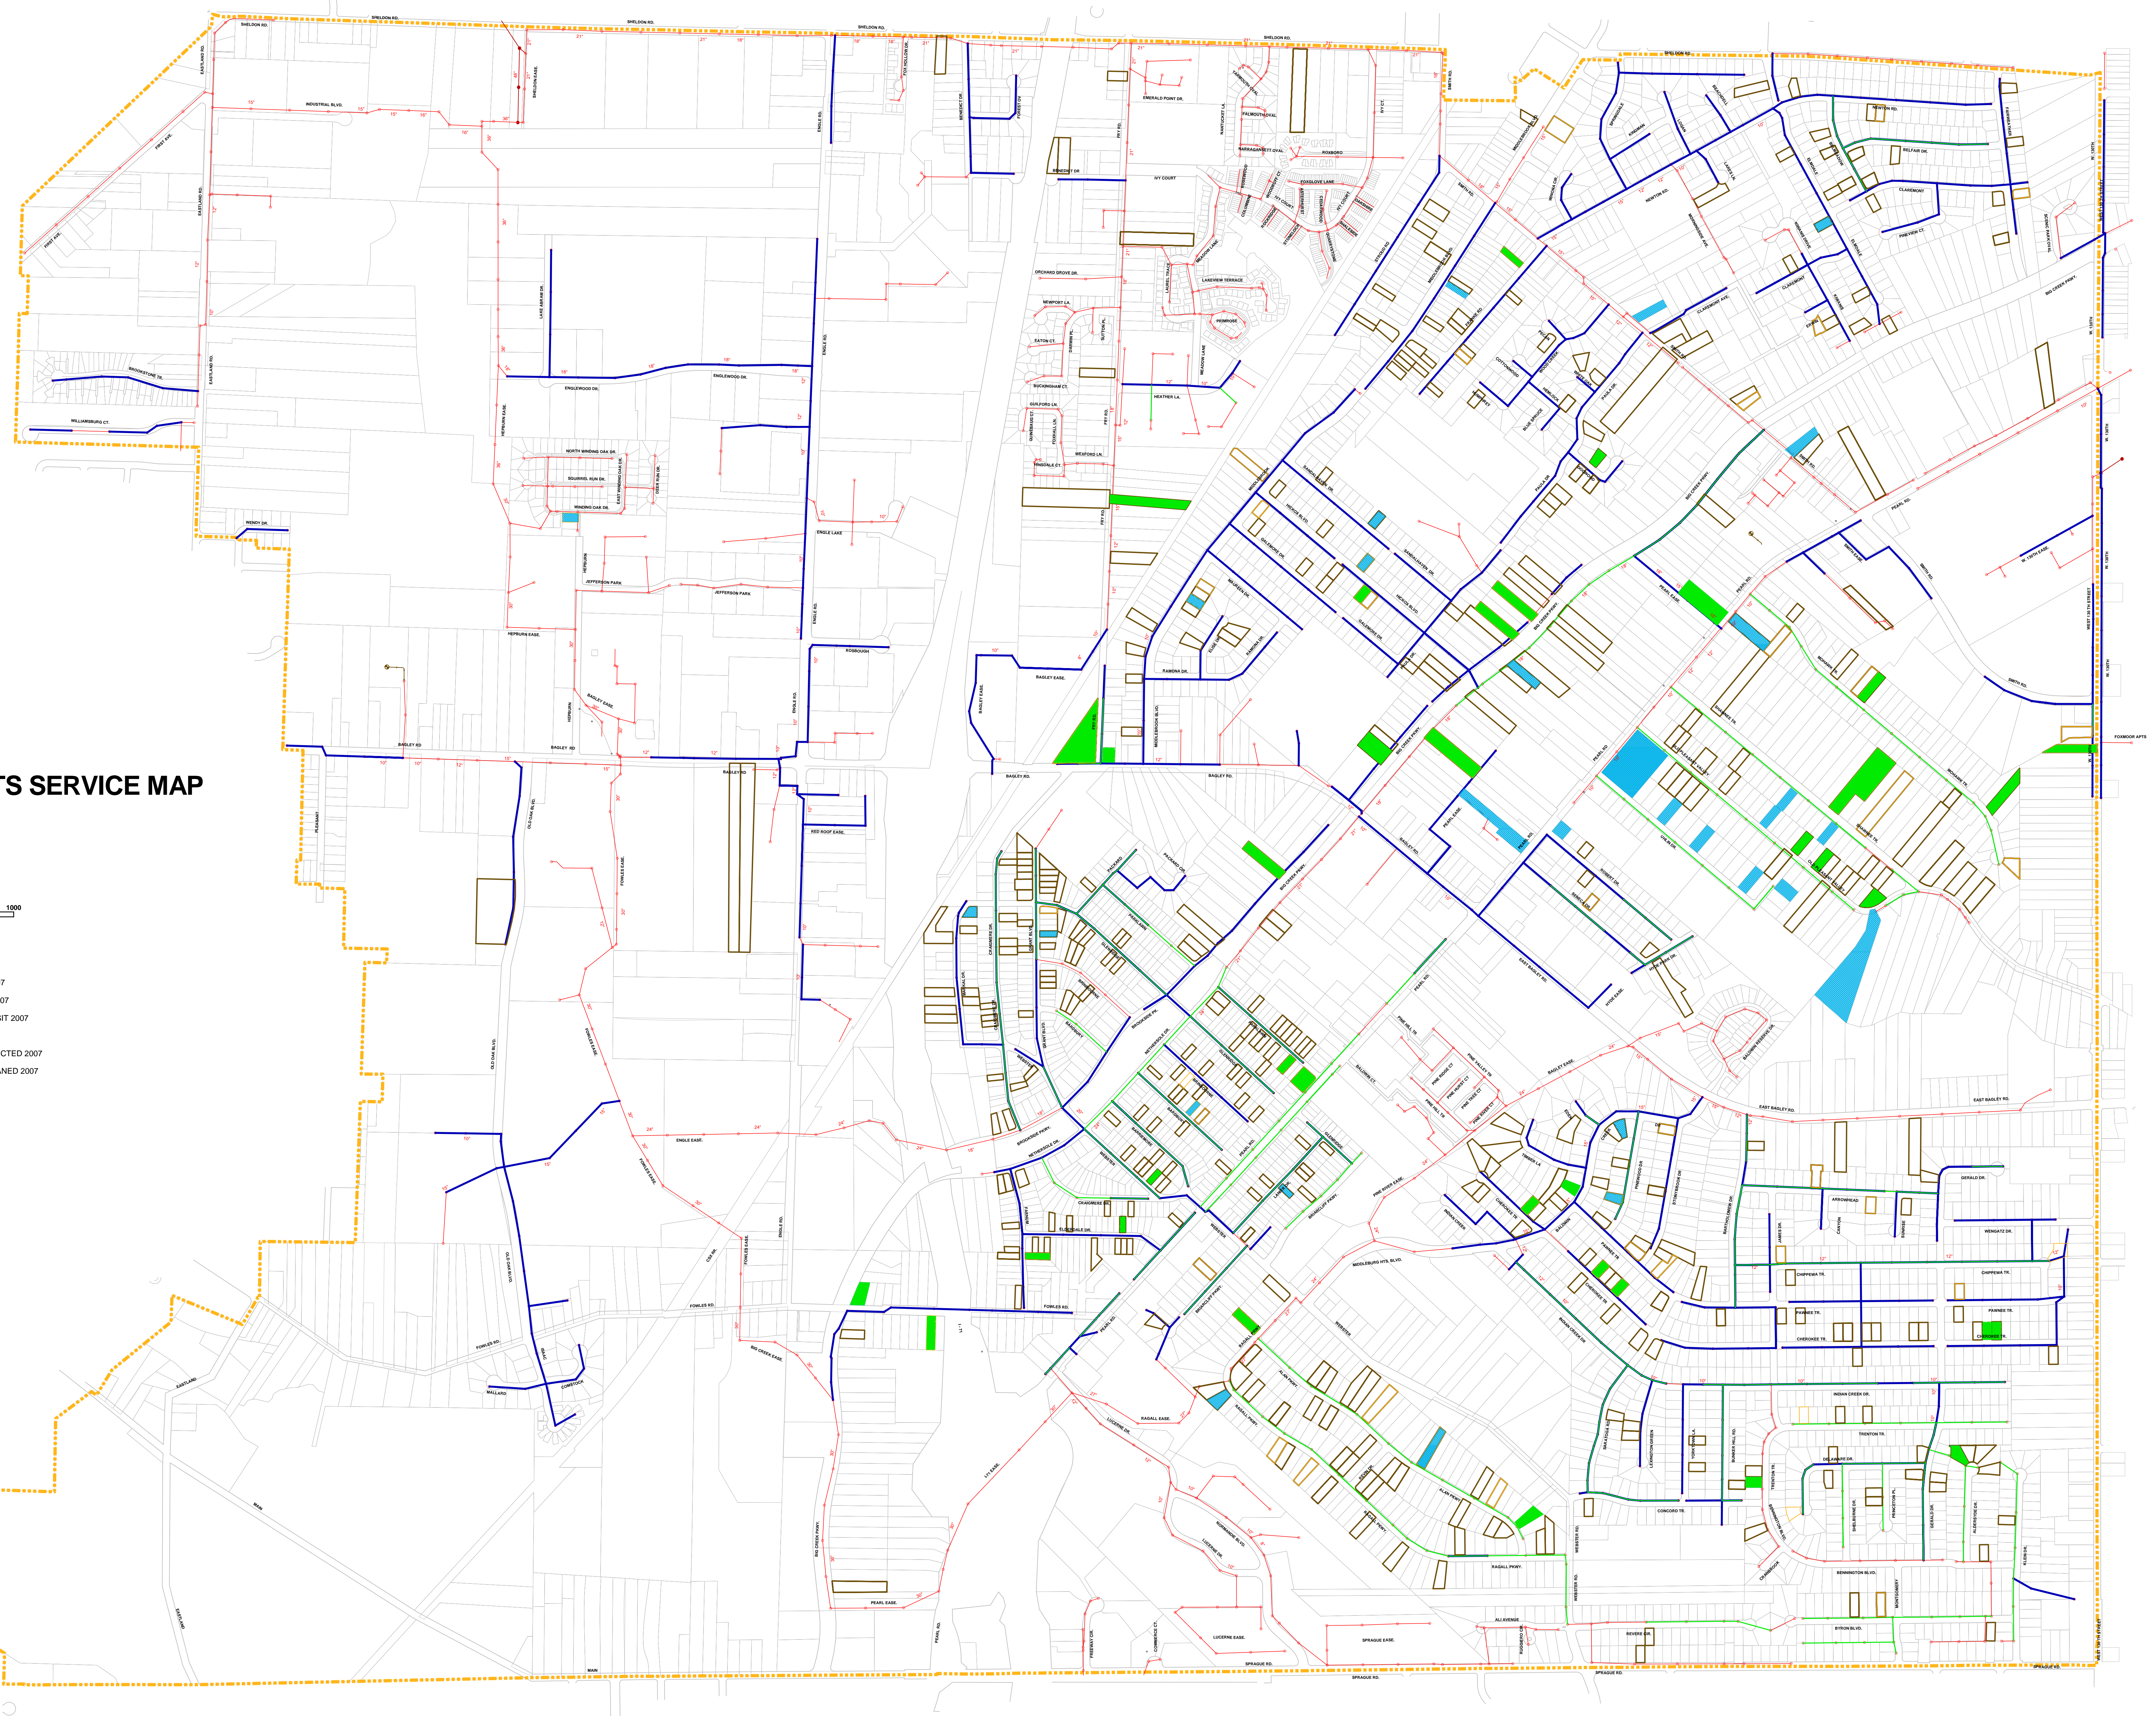

MIDDLEBURG HEIGHTS SERVICE MAP

- Legend**
- ▬ HOUSE TV VISIT 2007
 - ▬ HOUSE JET VISIT 2007
 - ▬ CONSTRUCTION VISIT 2007
 - ▬ HOUSE VISIT 2007
 - ▬ SANITARY TV INSPECTED 2007
 - ▬ SANITARY JET CLEANED 2007
 - Sanitary Manhole
 - ▬ Sanitary Sewer

NOTE: THIS MAP IS FOR REVIEW PURPOSES ONLY. MAINLINES MAY HAVE BEEN JET CLEANED OR TV INSPECTED MULTIPLE TIMES OVER THE DATES SHOWN, THOUGH SYMBOLIZED ON THE MAP ONLY ONCE. ADDRESS RECORDS ARE UNDER-REPRESENTED. MORE VISITS WERE MADE THAN ARE SHOWN.