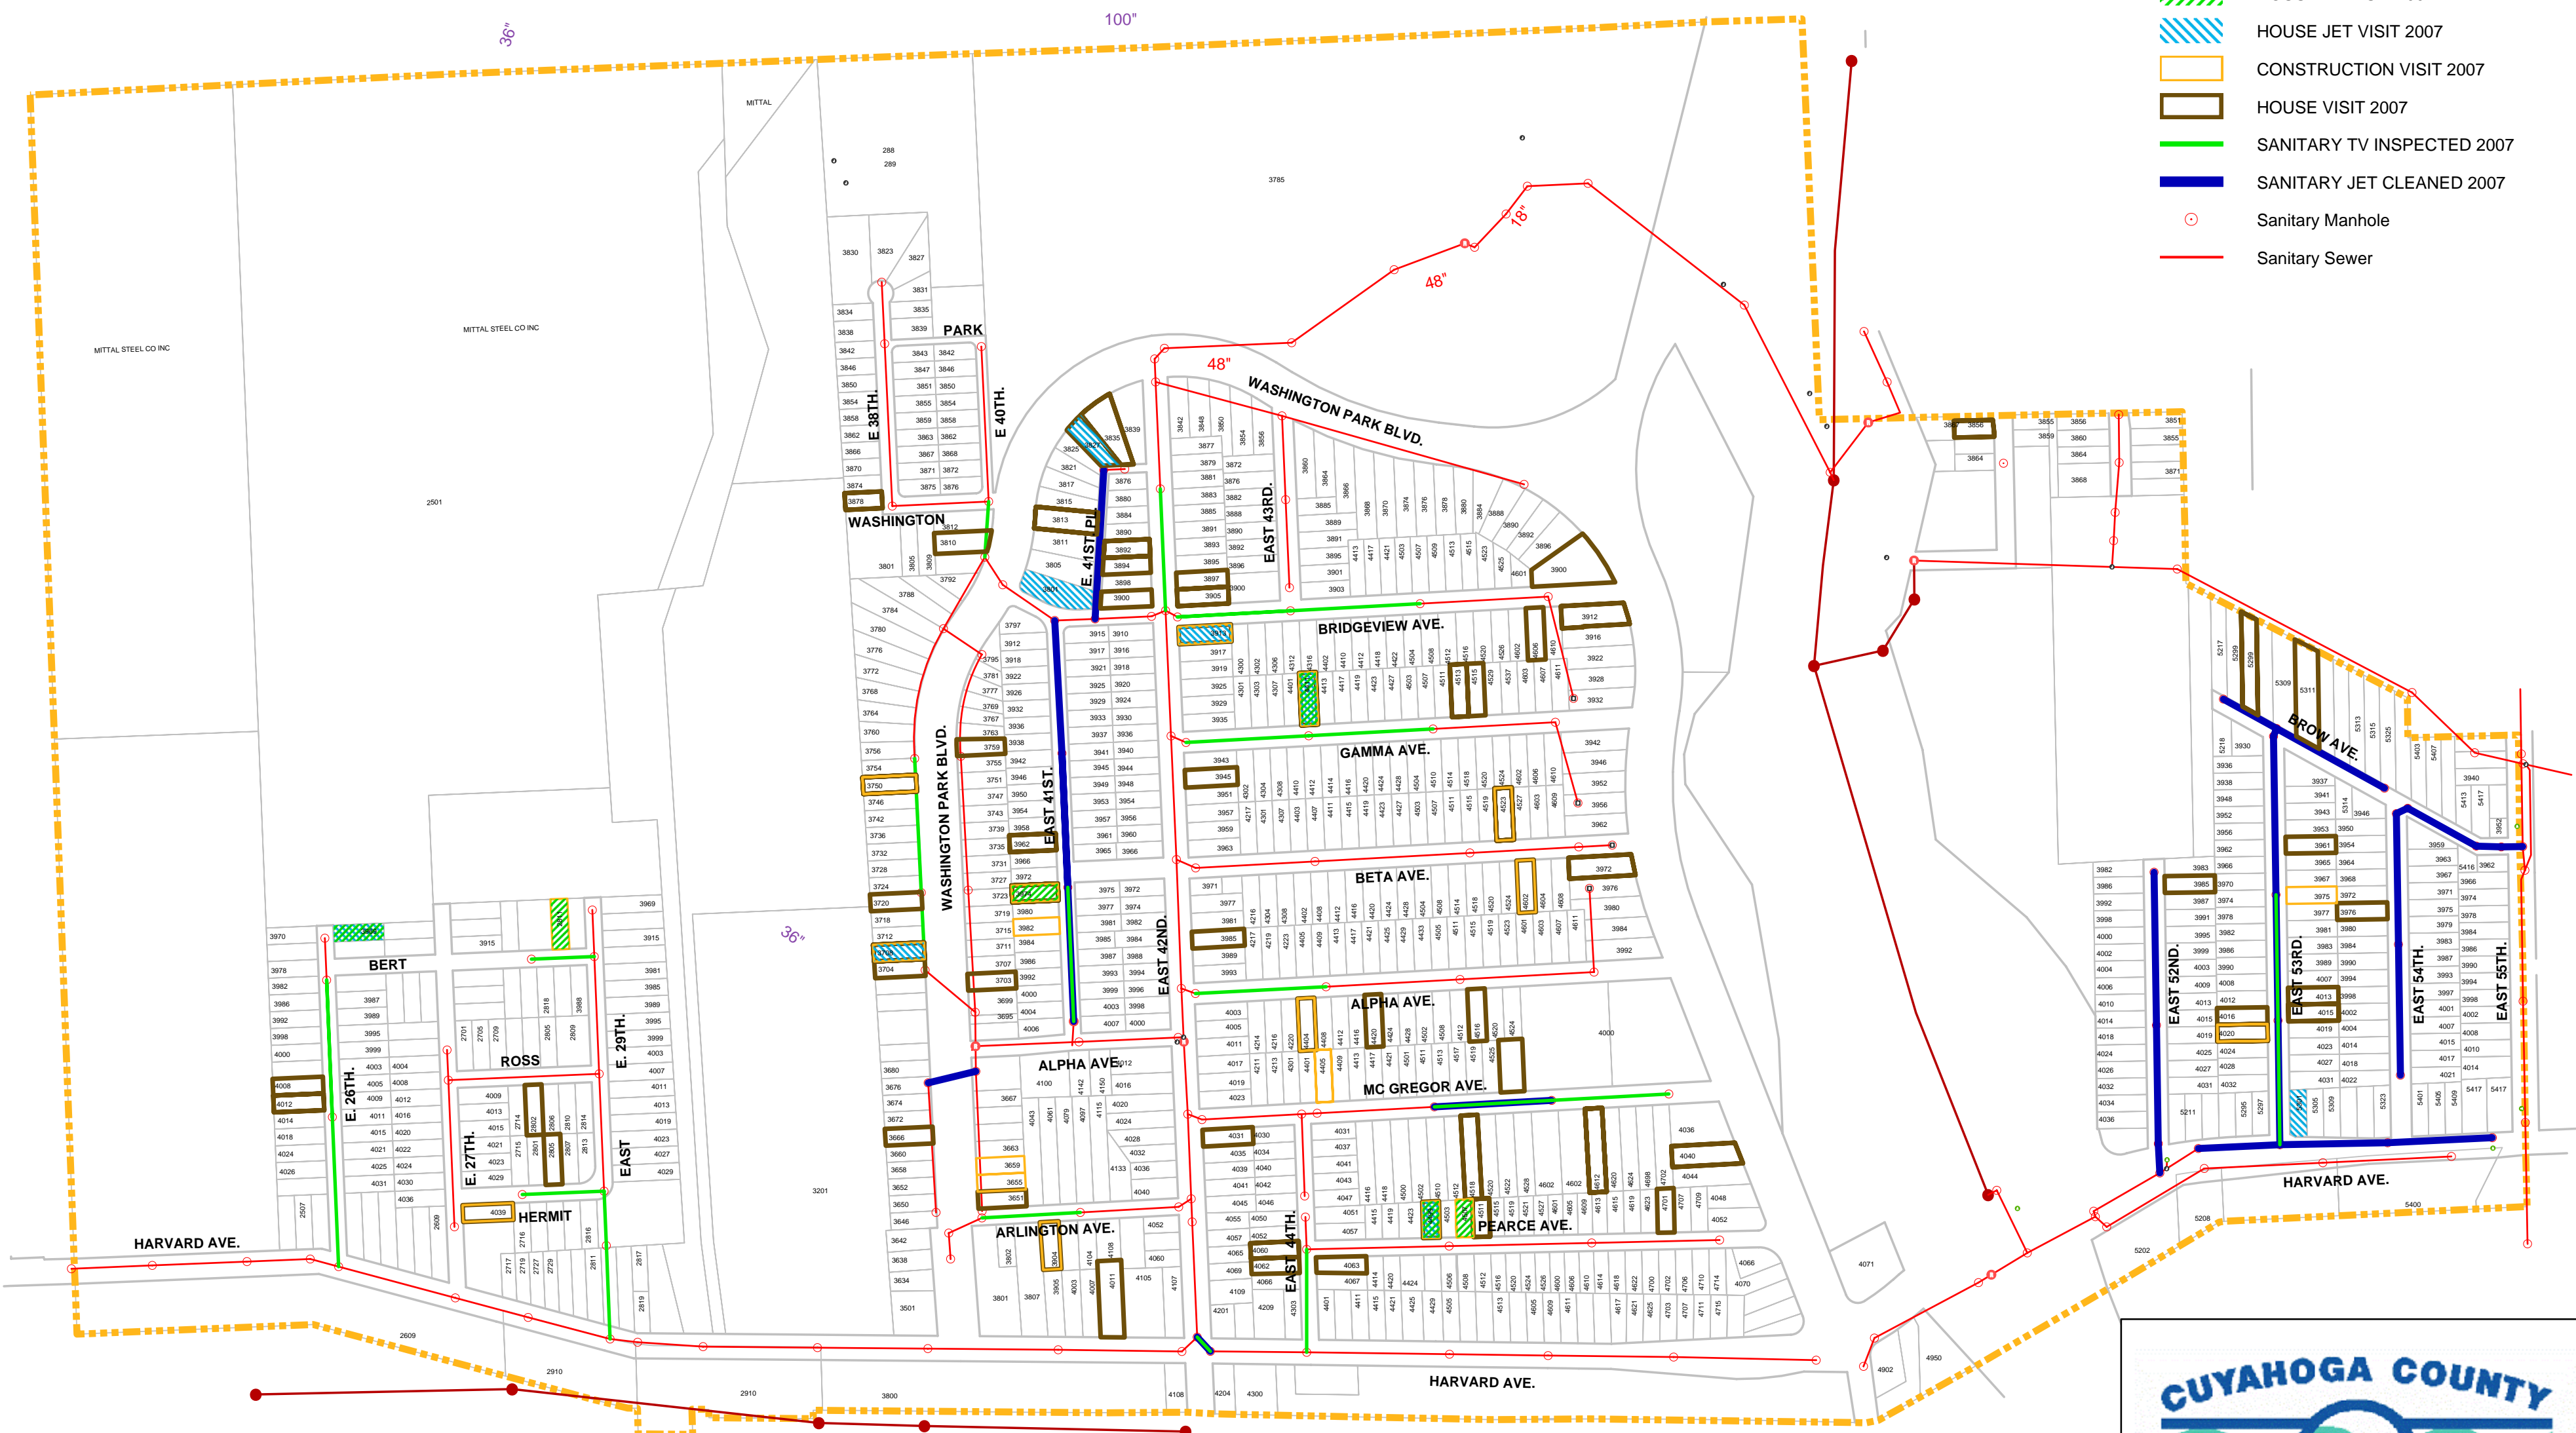

# NEWBURGH HEIGHTS SERVICE MAP

0 200 400  
Survey Feet

## Legend

-  HOUSE TV VISIT 2007
-  HOUSE JET VISIT 2007
-  CONSTRUCTION VISIT 2007
-  HOUSE VISIT 2007
-  SANITARY TV INSPECTED 2007
-  SANITARY JET CLEANED 2007
-  Sanitary Manhole
-  Sanitary Sewer

NOTE: THIS MAP IS FOR REVIEW PURPOSES ONLY. MAINLINES MAY HAVE BEEN JET CLEANED OR TV INSPECTED MULTIPLE TIMES OVER THE DATES SHOWN, THOUGH SYMBOLIZED ON THE MAP ONLY ONCE. ADDRESS RECORDS ARE UNDER-REPRESENTED. MORE VISITS WERE MADE THAN ARE SHOWN.