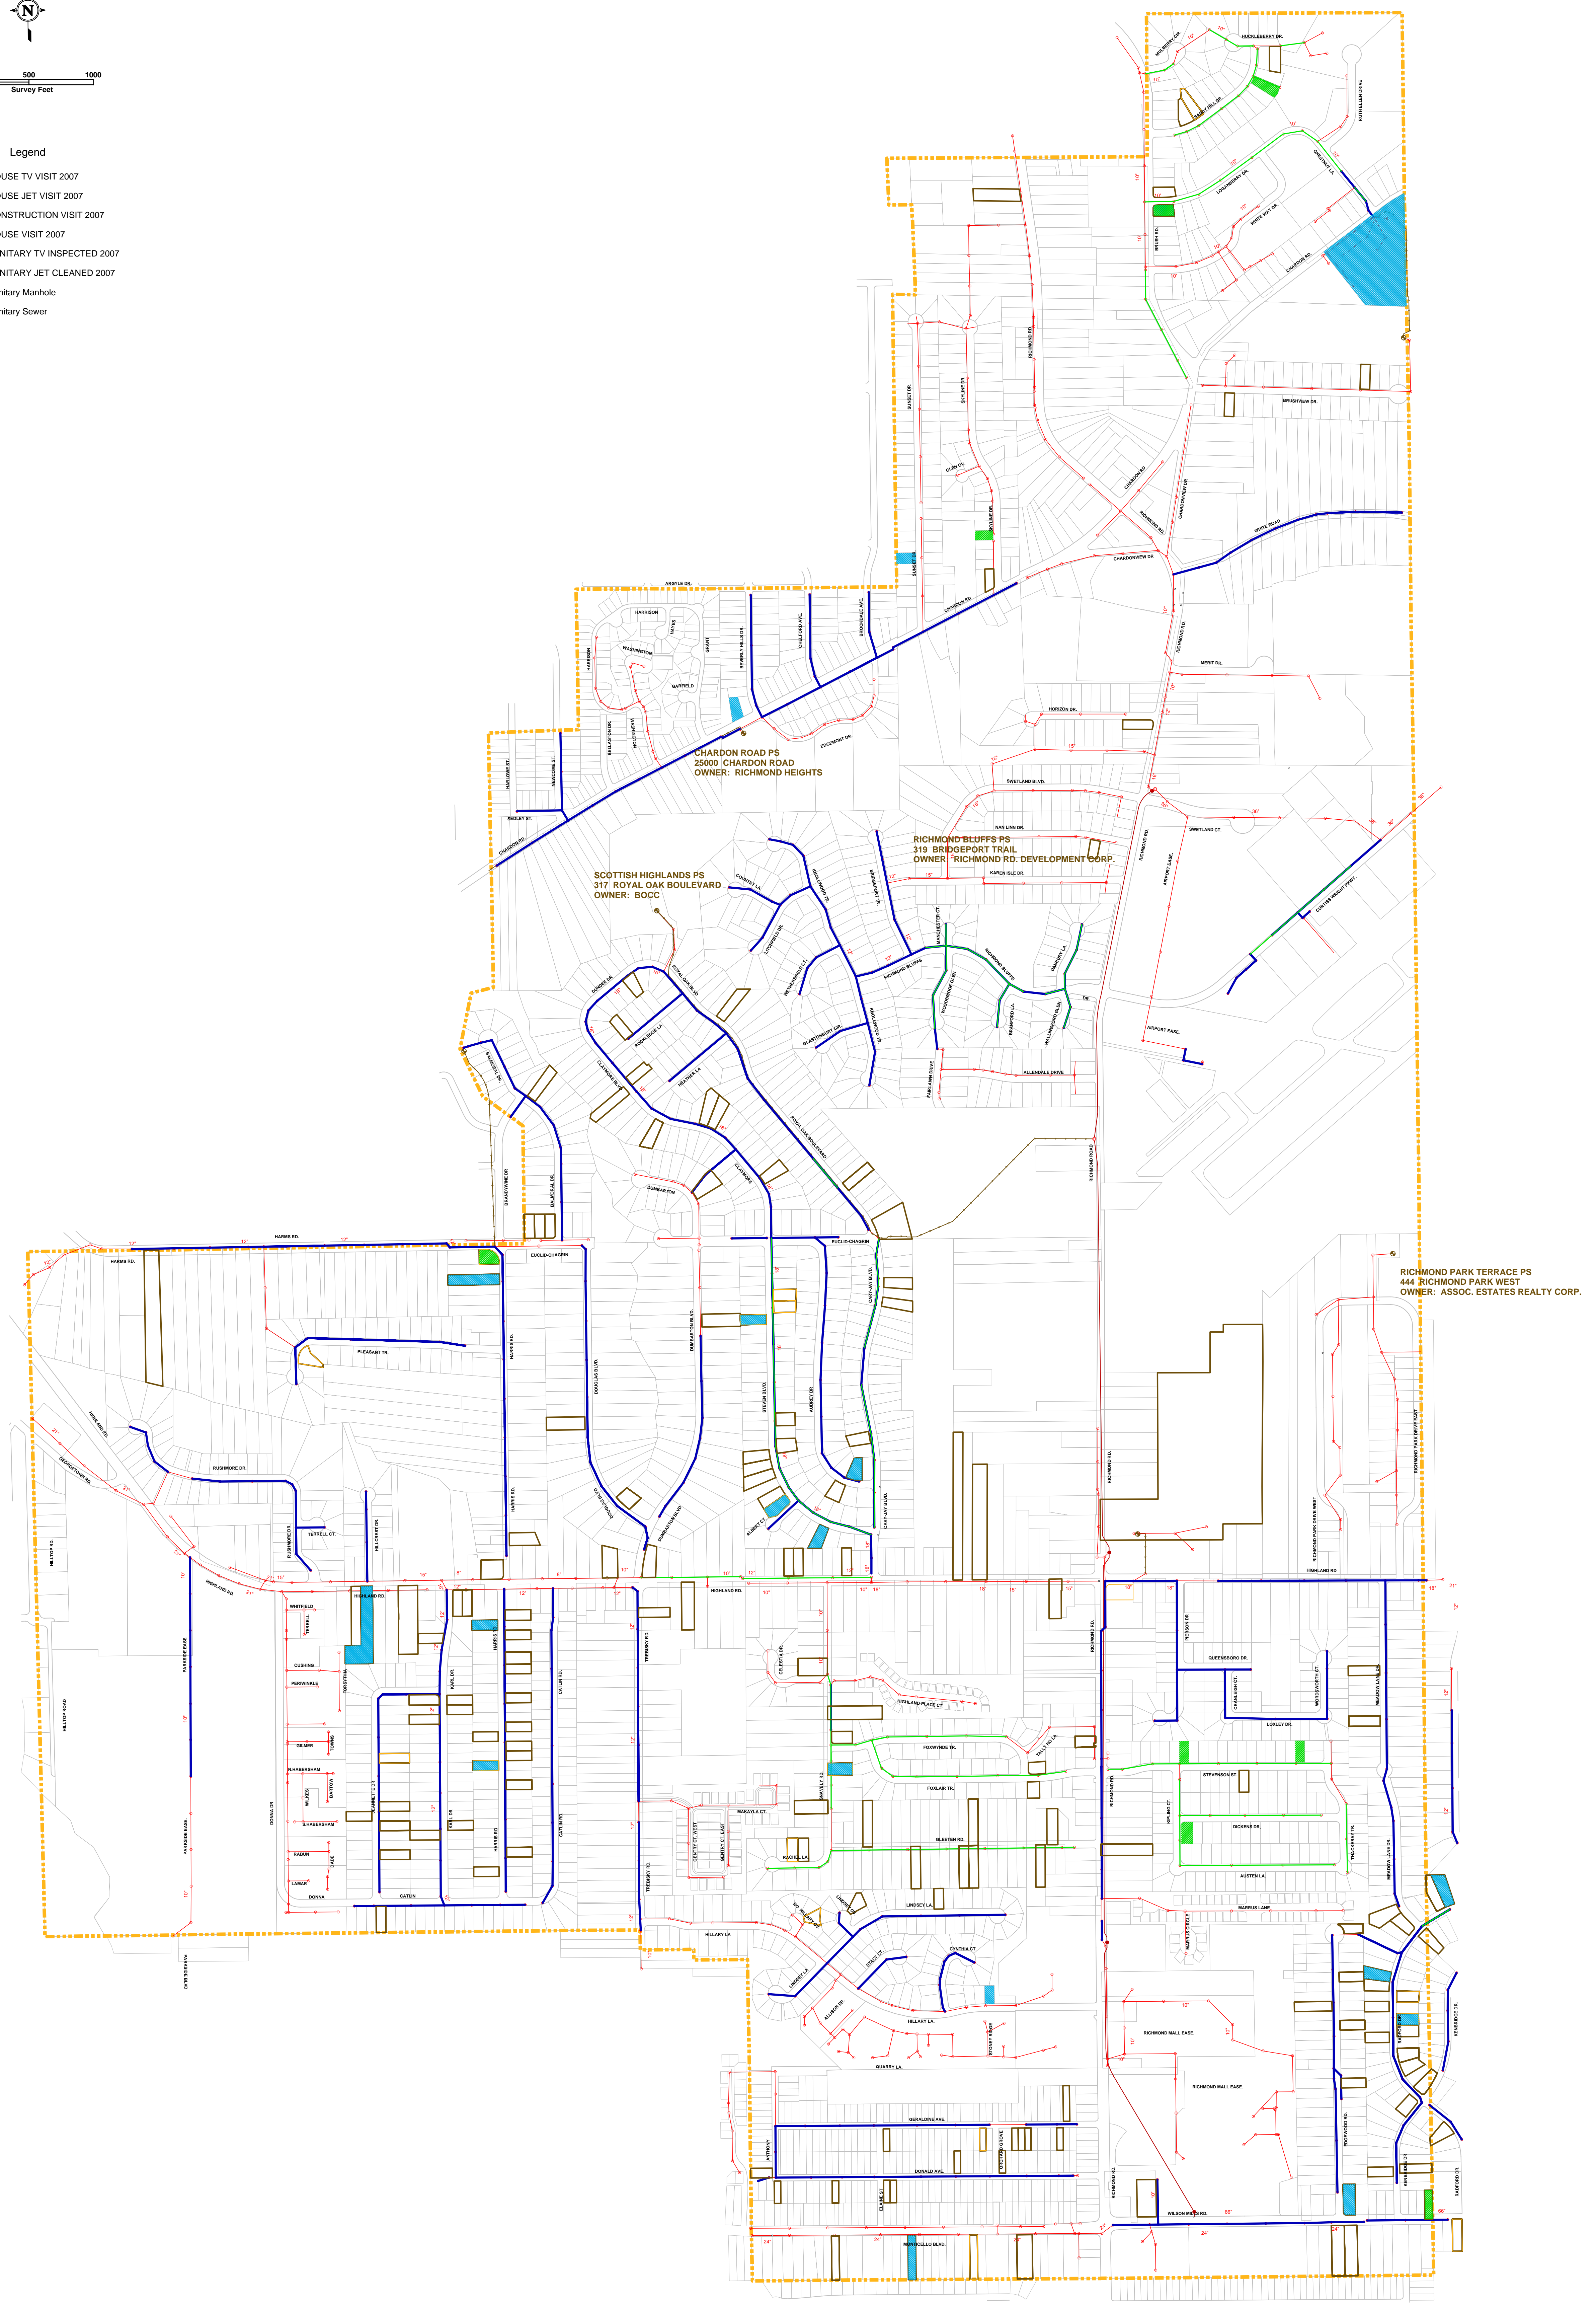

**RICHMOND HEIGHTS SERVICE MAP**

- Legend**
-  HOUSE TV VISIT 2007
  -  HOUSE JET VISIT 2007
  -  CONSTRUCTION VISIT 2007
  -  HOUSE VISIT 2007
  -  SANITARY TV INSPECTED 2007
  -  SANITARY JET CLEANED 2007
  -  Sanitary Manhole
  -  Sanitary Sewer

NOTE: THIS MAP IS FOR REVIEW PURPOSES ONLY. MAINLINES MAY HAVE BEEN JET CLEANED OR TV INSPECTED MULTIPLE TIMES OVER THE DATES SHOWN, THOUGH SYMBOLIZED ON THE MAP ONLY ONCE. ADDRESS RECORDS ARE UNDER-REPRESENTED. MORE VISITS WERE MADE THAN ARE SHOWN.