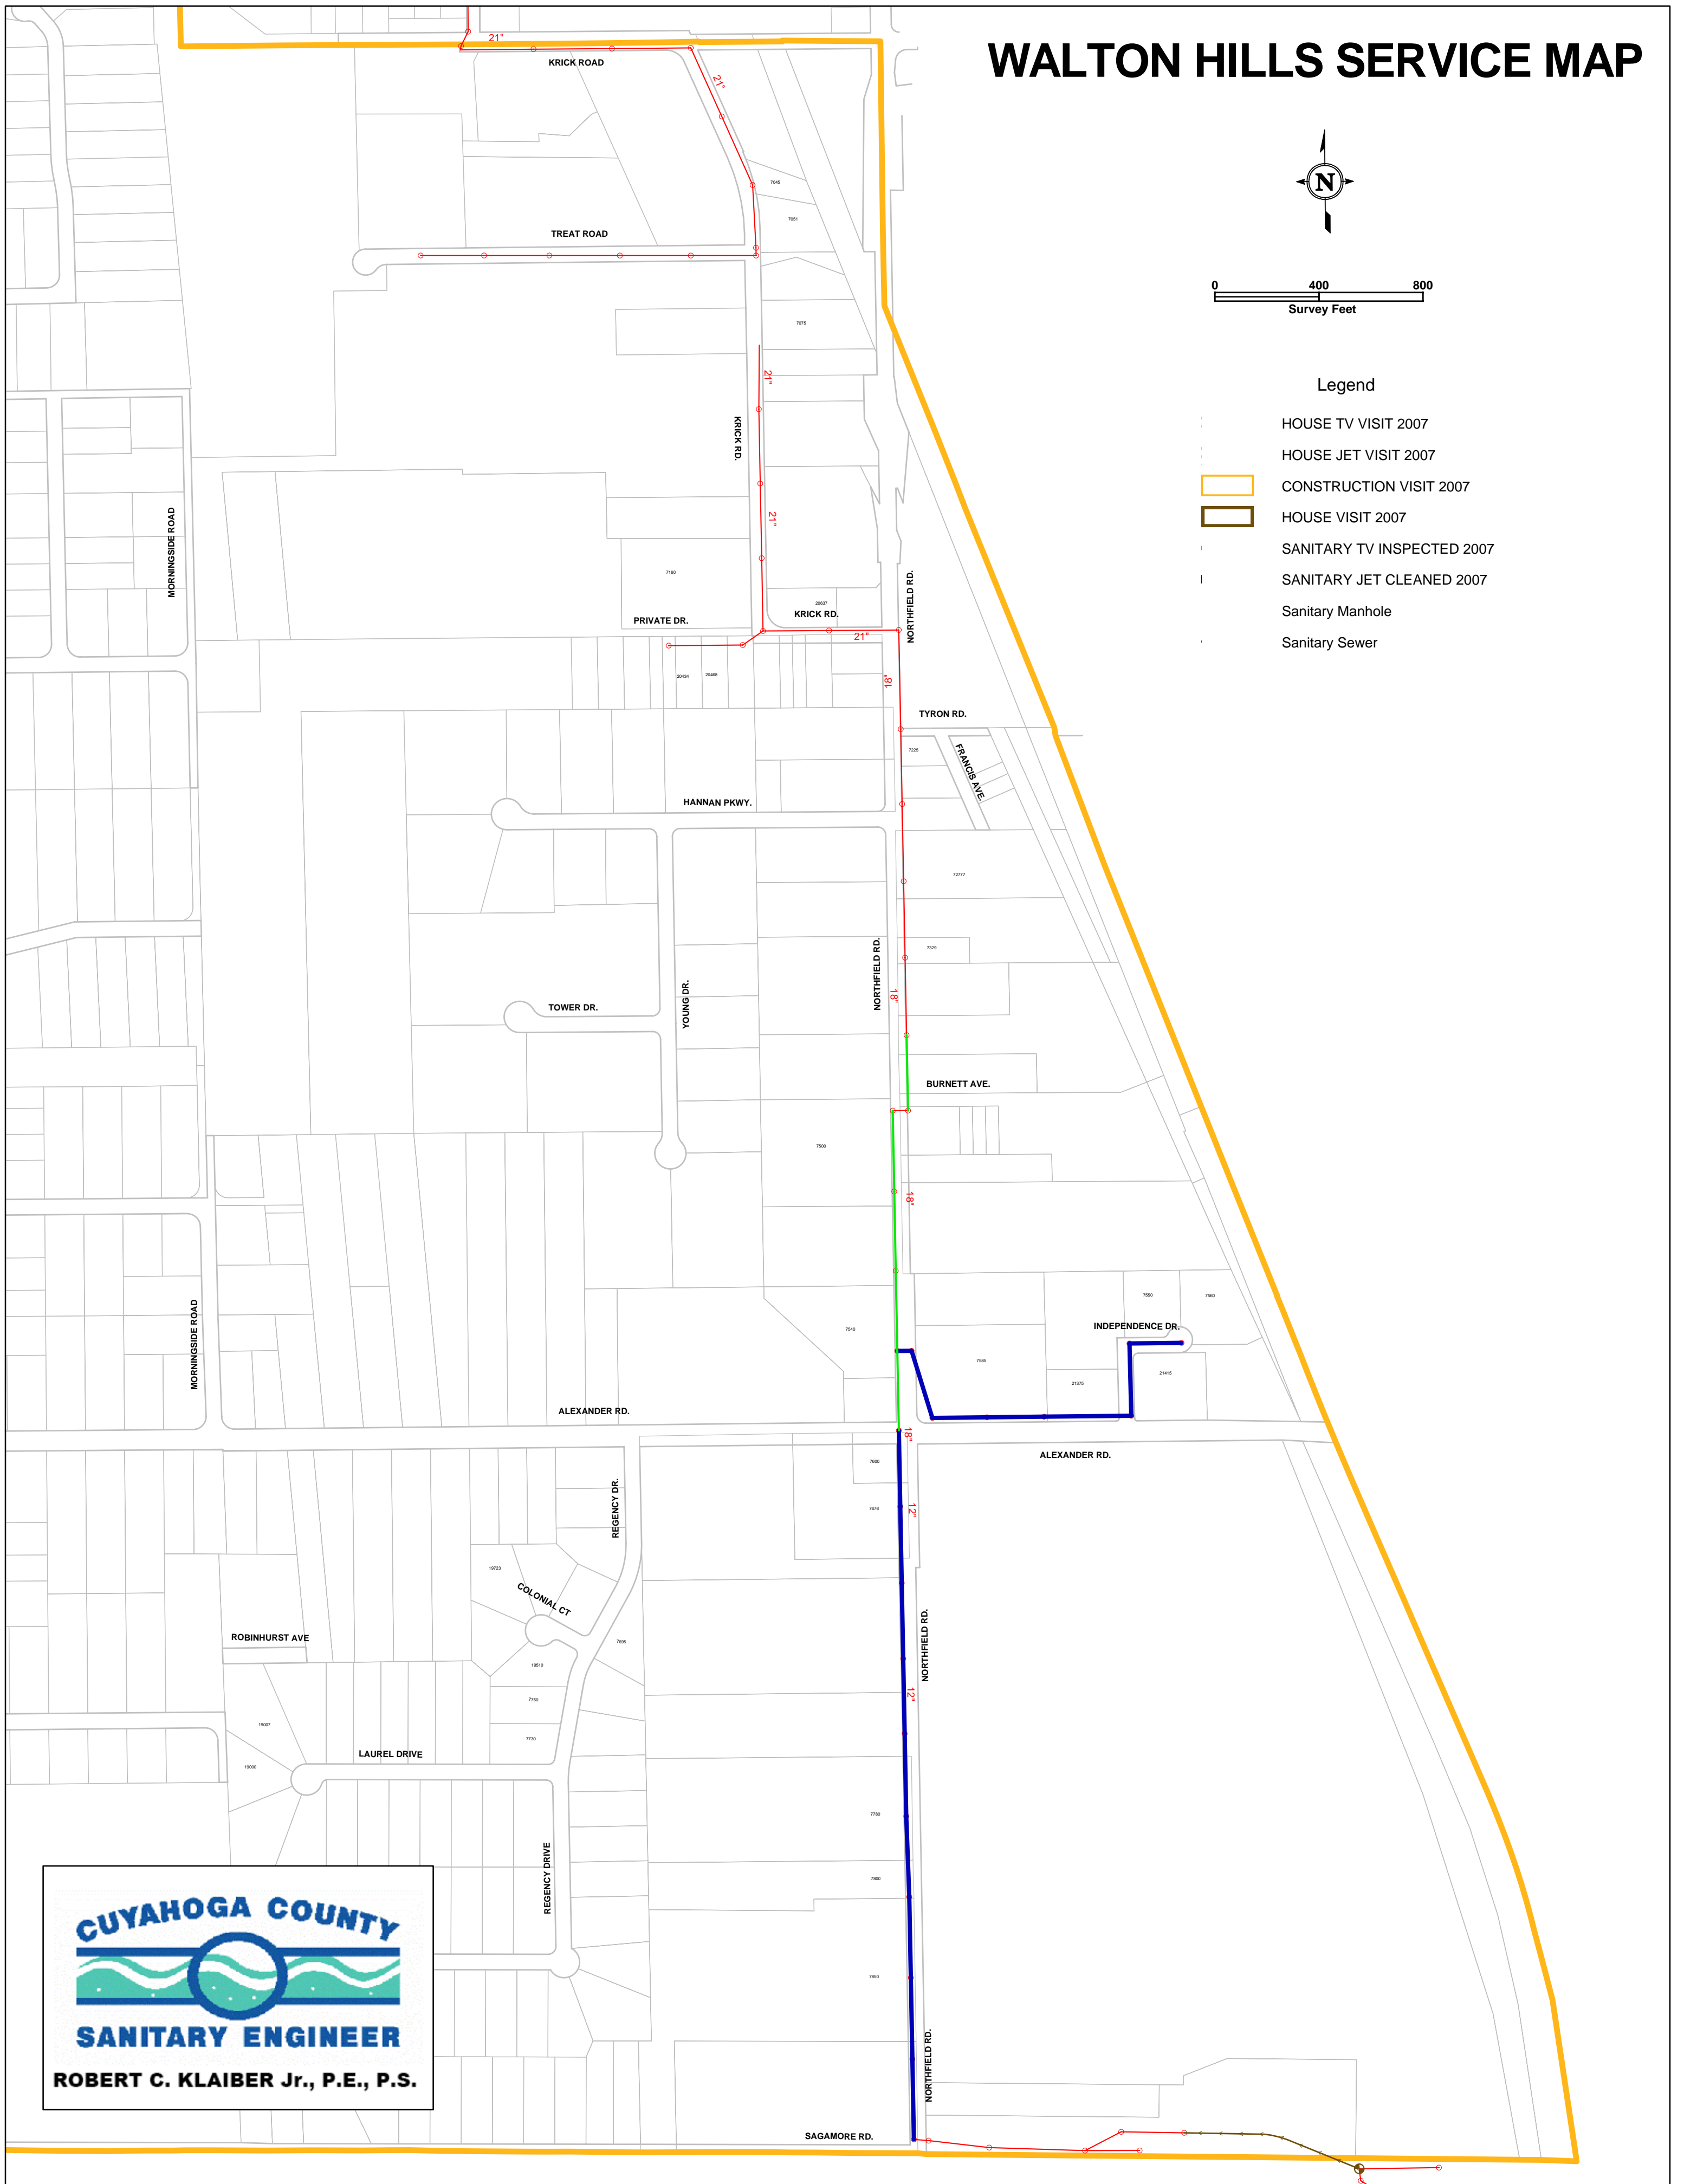

# WALTON HILLS SERVICE MAP

## Legend

- HOUSE TV VISIT 2007
- HOUSE JET VISIT 2007
- CONSTRUCTION VISIT 2007
- HOUSE VISIT 2007
- SANITARY TV INSPECTED 2007
- SANITARY JET CLEANED 2007
- Sanitary Manhole
- Sanitary Sewer

NOTE: THIS MAP IS FOR REVIEW PURPOSES ONLY. MAINLINES MAY HAVE BEEN JET CLEANED OR TV INSPECTED MULTIPLE TIMES OVER THE DATES SHOWN, THOUGH SYMBOLIZED ON THE MAP ONLY ONCE. ADDRESS RECORDS ARE UNDER-REPRESENTED. MORE VISITS WERE MADE THAN ARE SHOWN.