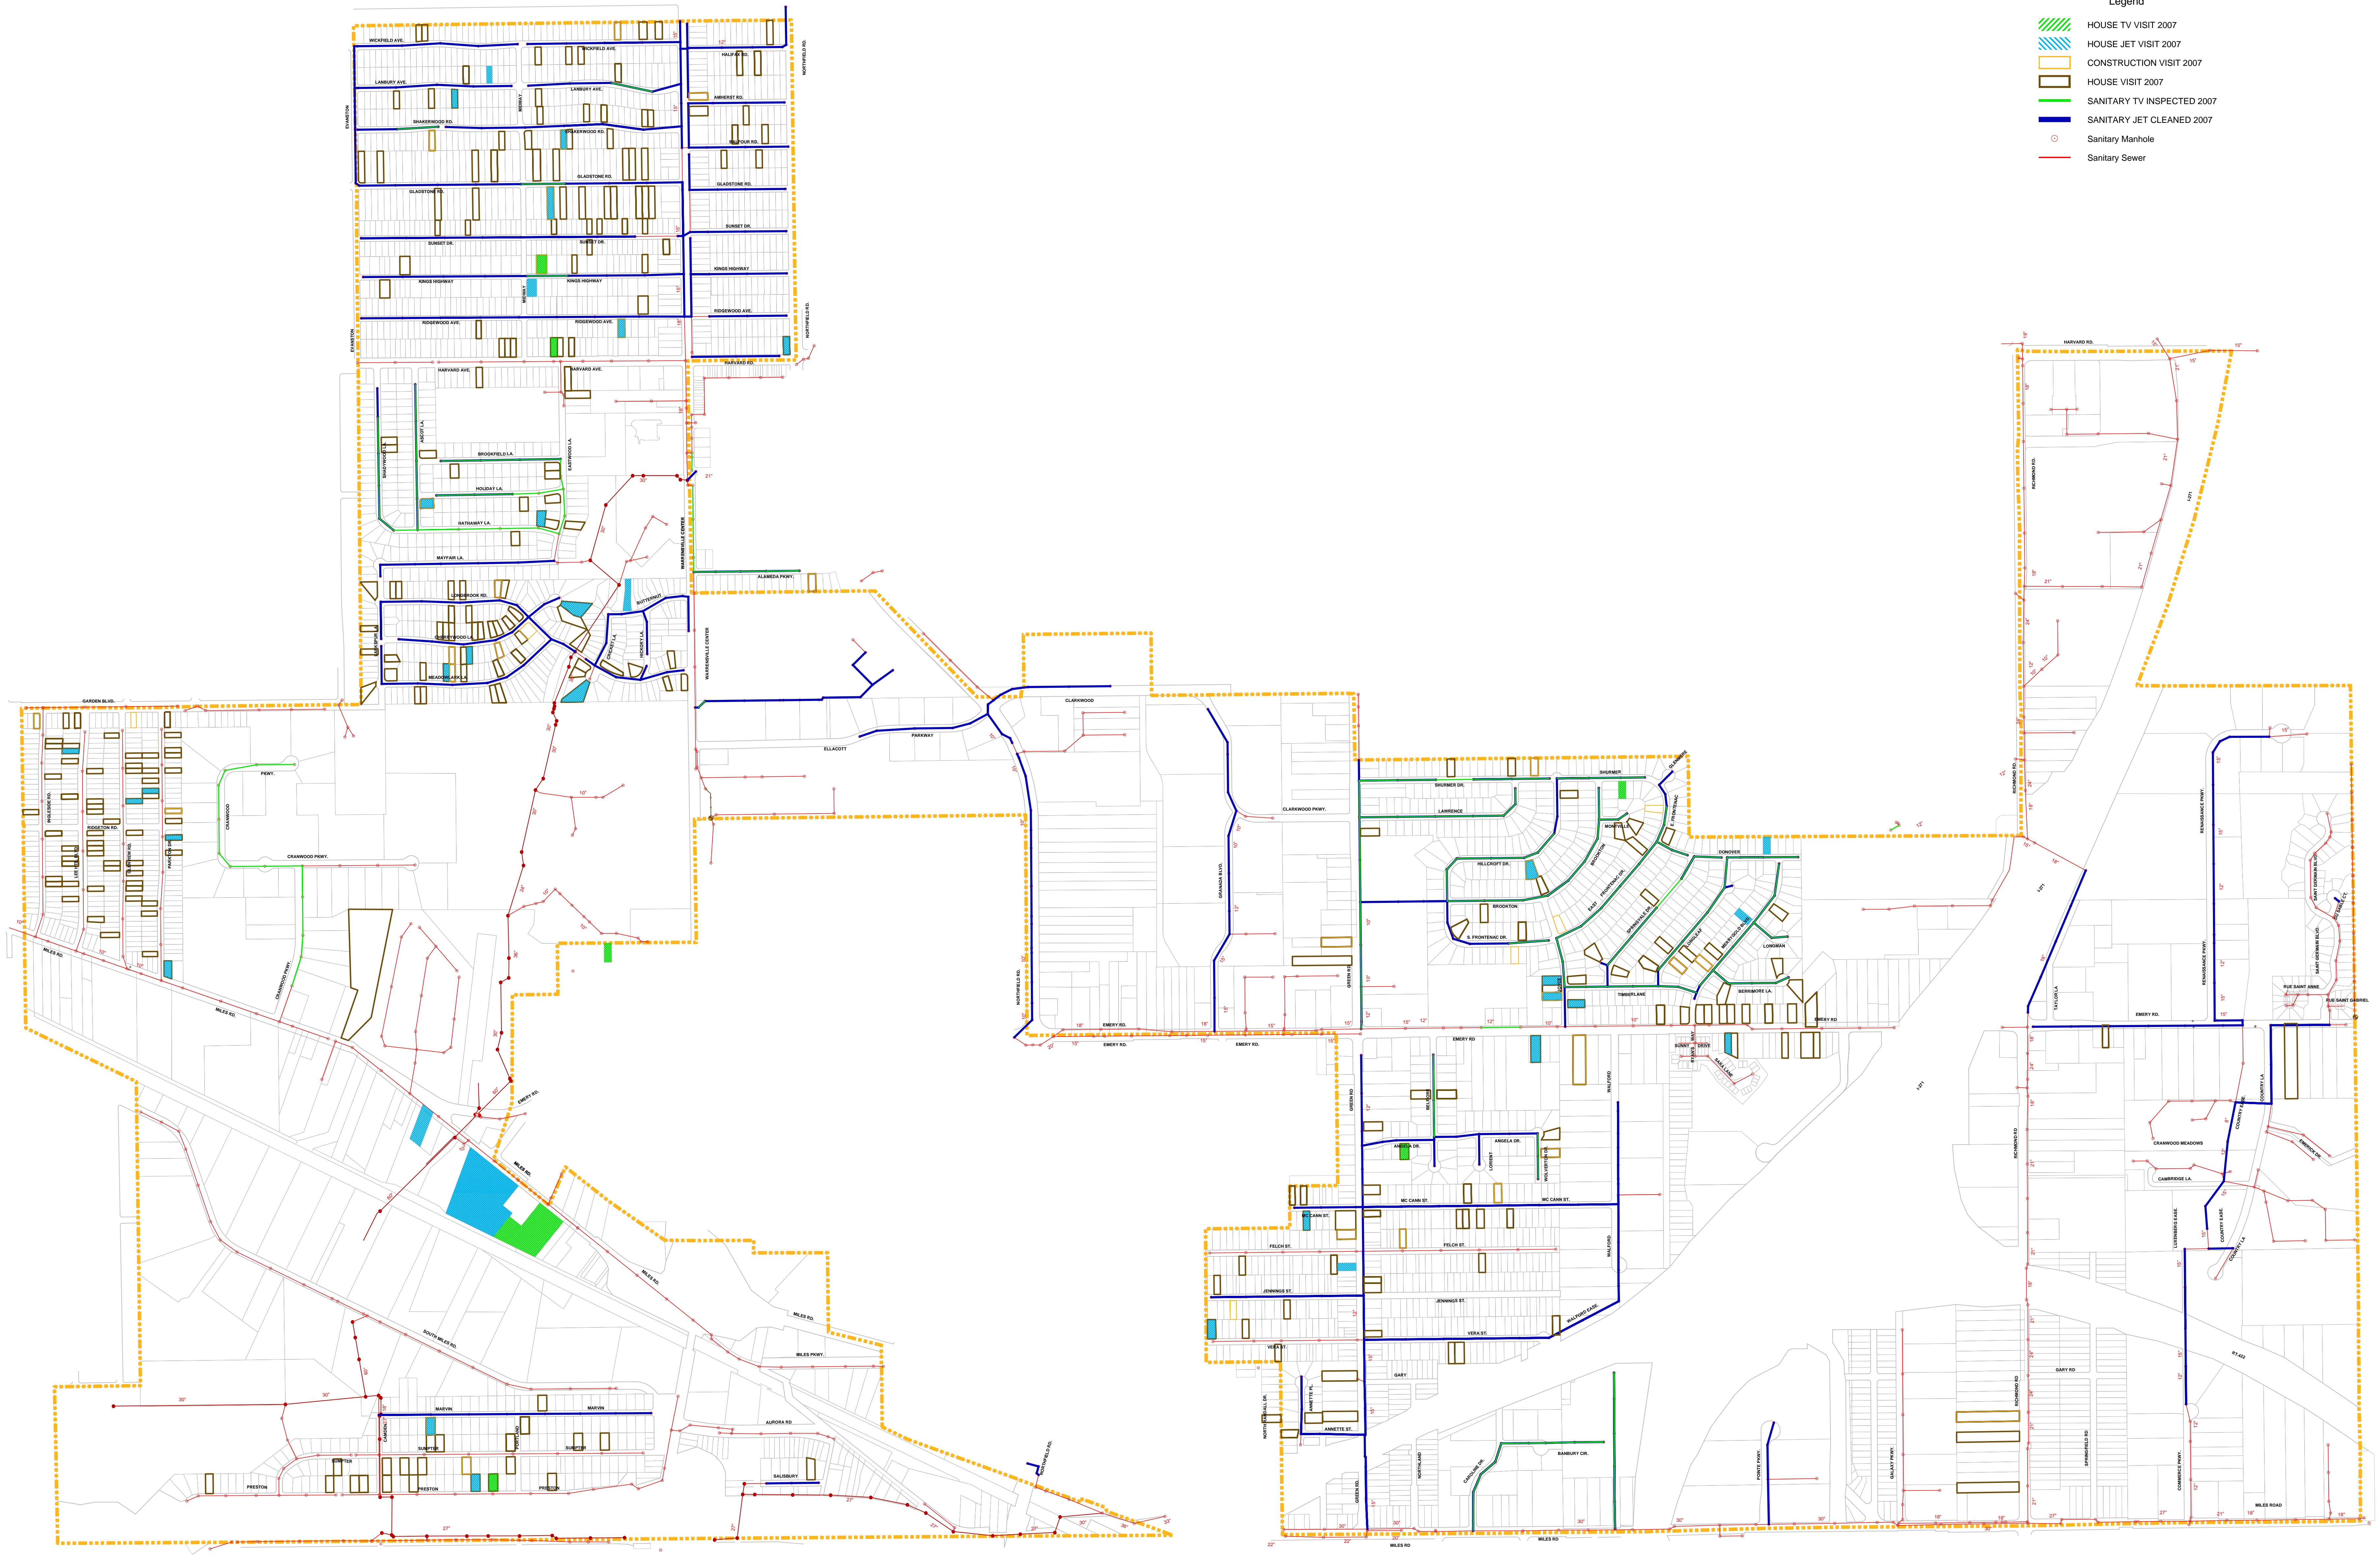

- Legend**
- ▬ HOUSE TV VISIT 2007
 - ▬ HOUSE JET VISIT 2007
 - ▬ CONSTRUCTION VISIT 2007
 - ▬ HOUSE VISIT 2007
 - ▬ SANITARY TV INSPECTED 2007
 - ▬ SANITARY JET CLEANED 2007
 - Sanitary Manhole
 - ▬ Sanitary Sewer

NOTE: THIS MAP IS FOR REVIEW PURPOSES ONLY. MAINLINES MAY HAVE BEEN JET CLEANED OR TV INSPECTED MULTIPLE TIMES OVER THE DATES SHOWN, THOUGH SYMBOLIZED ON THE MAP ONLY ONCE. ADDRESS RECORDS ARE UNDER-REPRESENTED. MORE VISITS WERE MADE THAN ARE SHOWN.