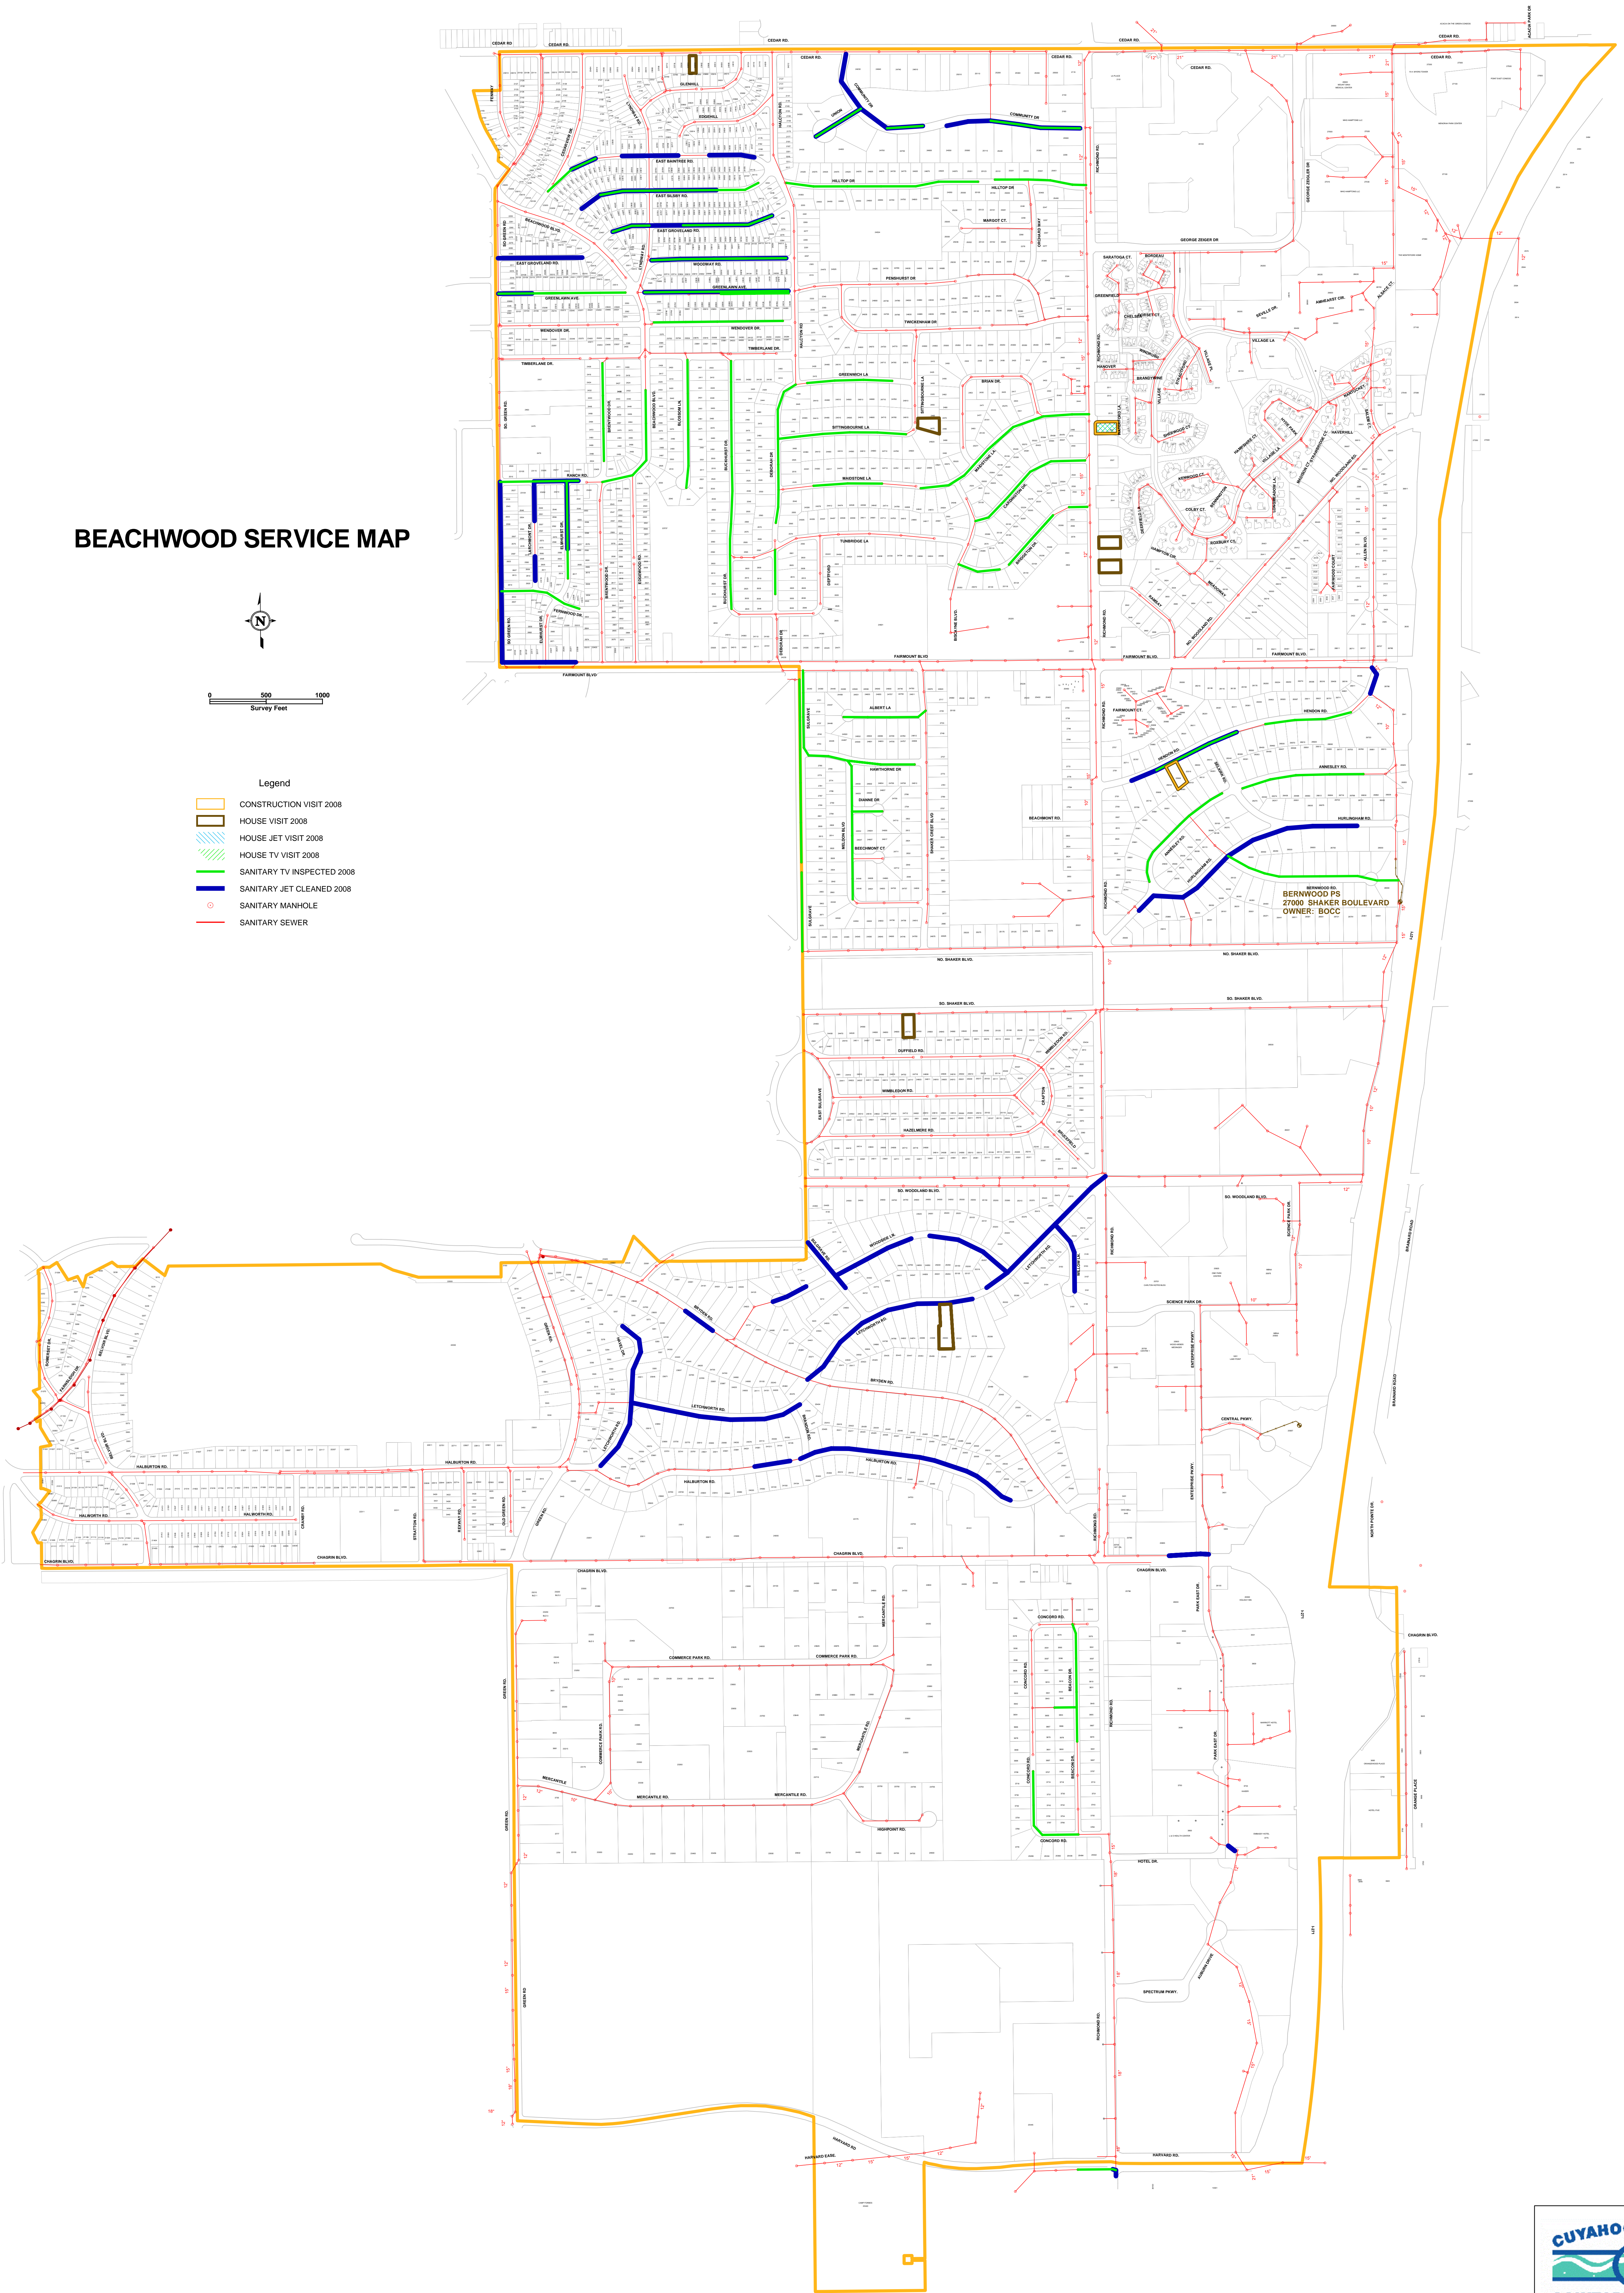

# BEACHWOOD SERVICE MAP

- Legend
- CONSTRUCTION VISIT 2008
  - HOUSE VISIT 2008
  - HOUSE JET VISIT 2008
  - HOUSE TV VISIT 2008
  - SANITARY TV INSPECTED 2008
  - SANITARY JET CLEANED 2008
  - SANITARY MANHOLE
  - SANITARY SEWER

NOTE: THIS MAP IS FOR REVIEW PURPOSES ONLY. MAINLINES MAY HAVE BEEN JET CLEANED OR TV INSPECTED MULTIPLE TIMES OVER THE DATES SHOWN, THOUGH SYMBOLIZED ON THE MAP ONLY ONCE. ADDRESS RECORDS ARE POSSIBLY UNDER-REPRESENTED.