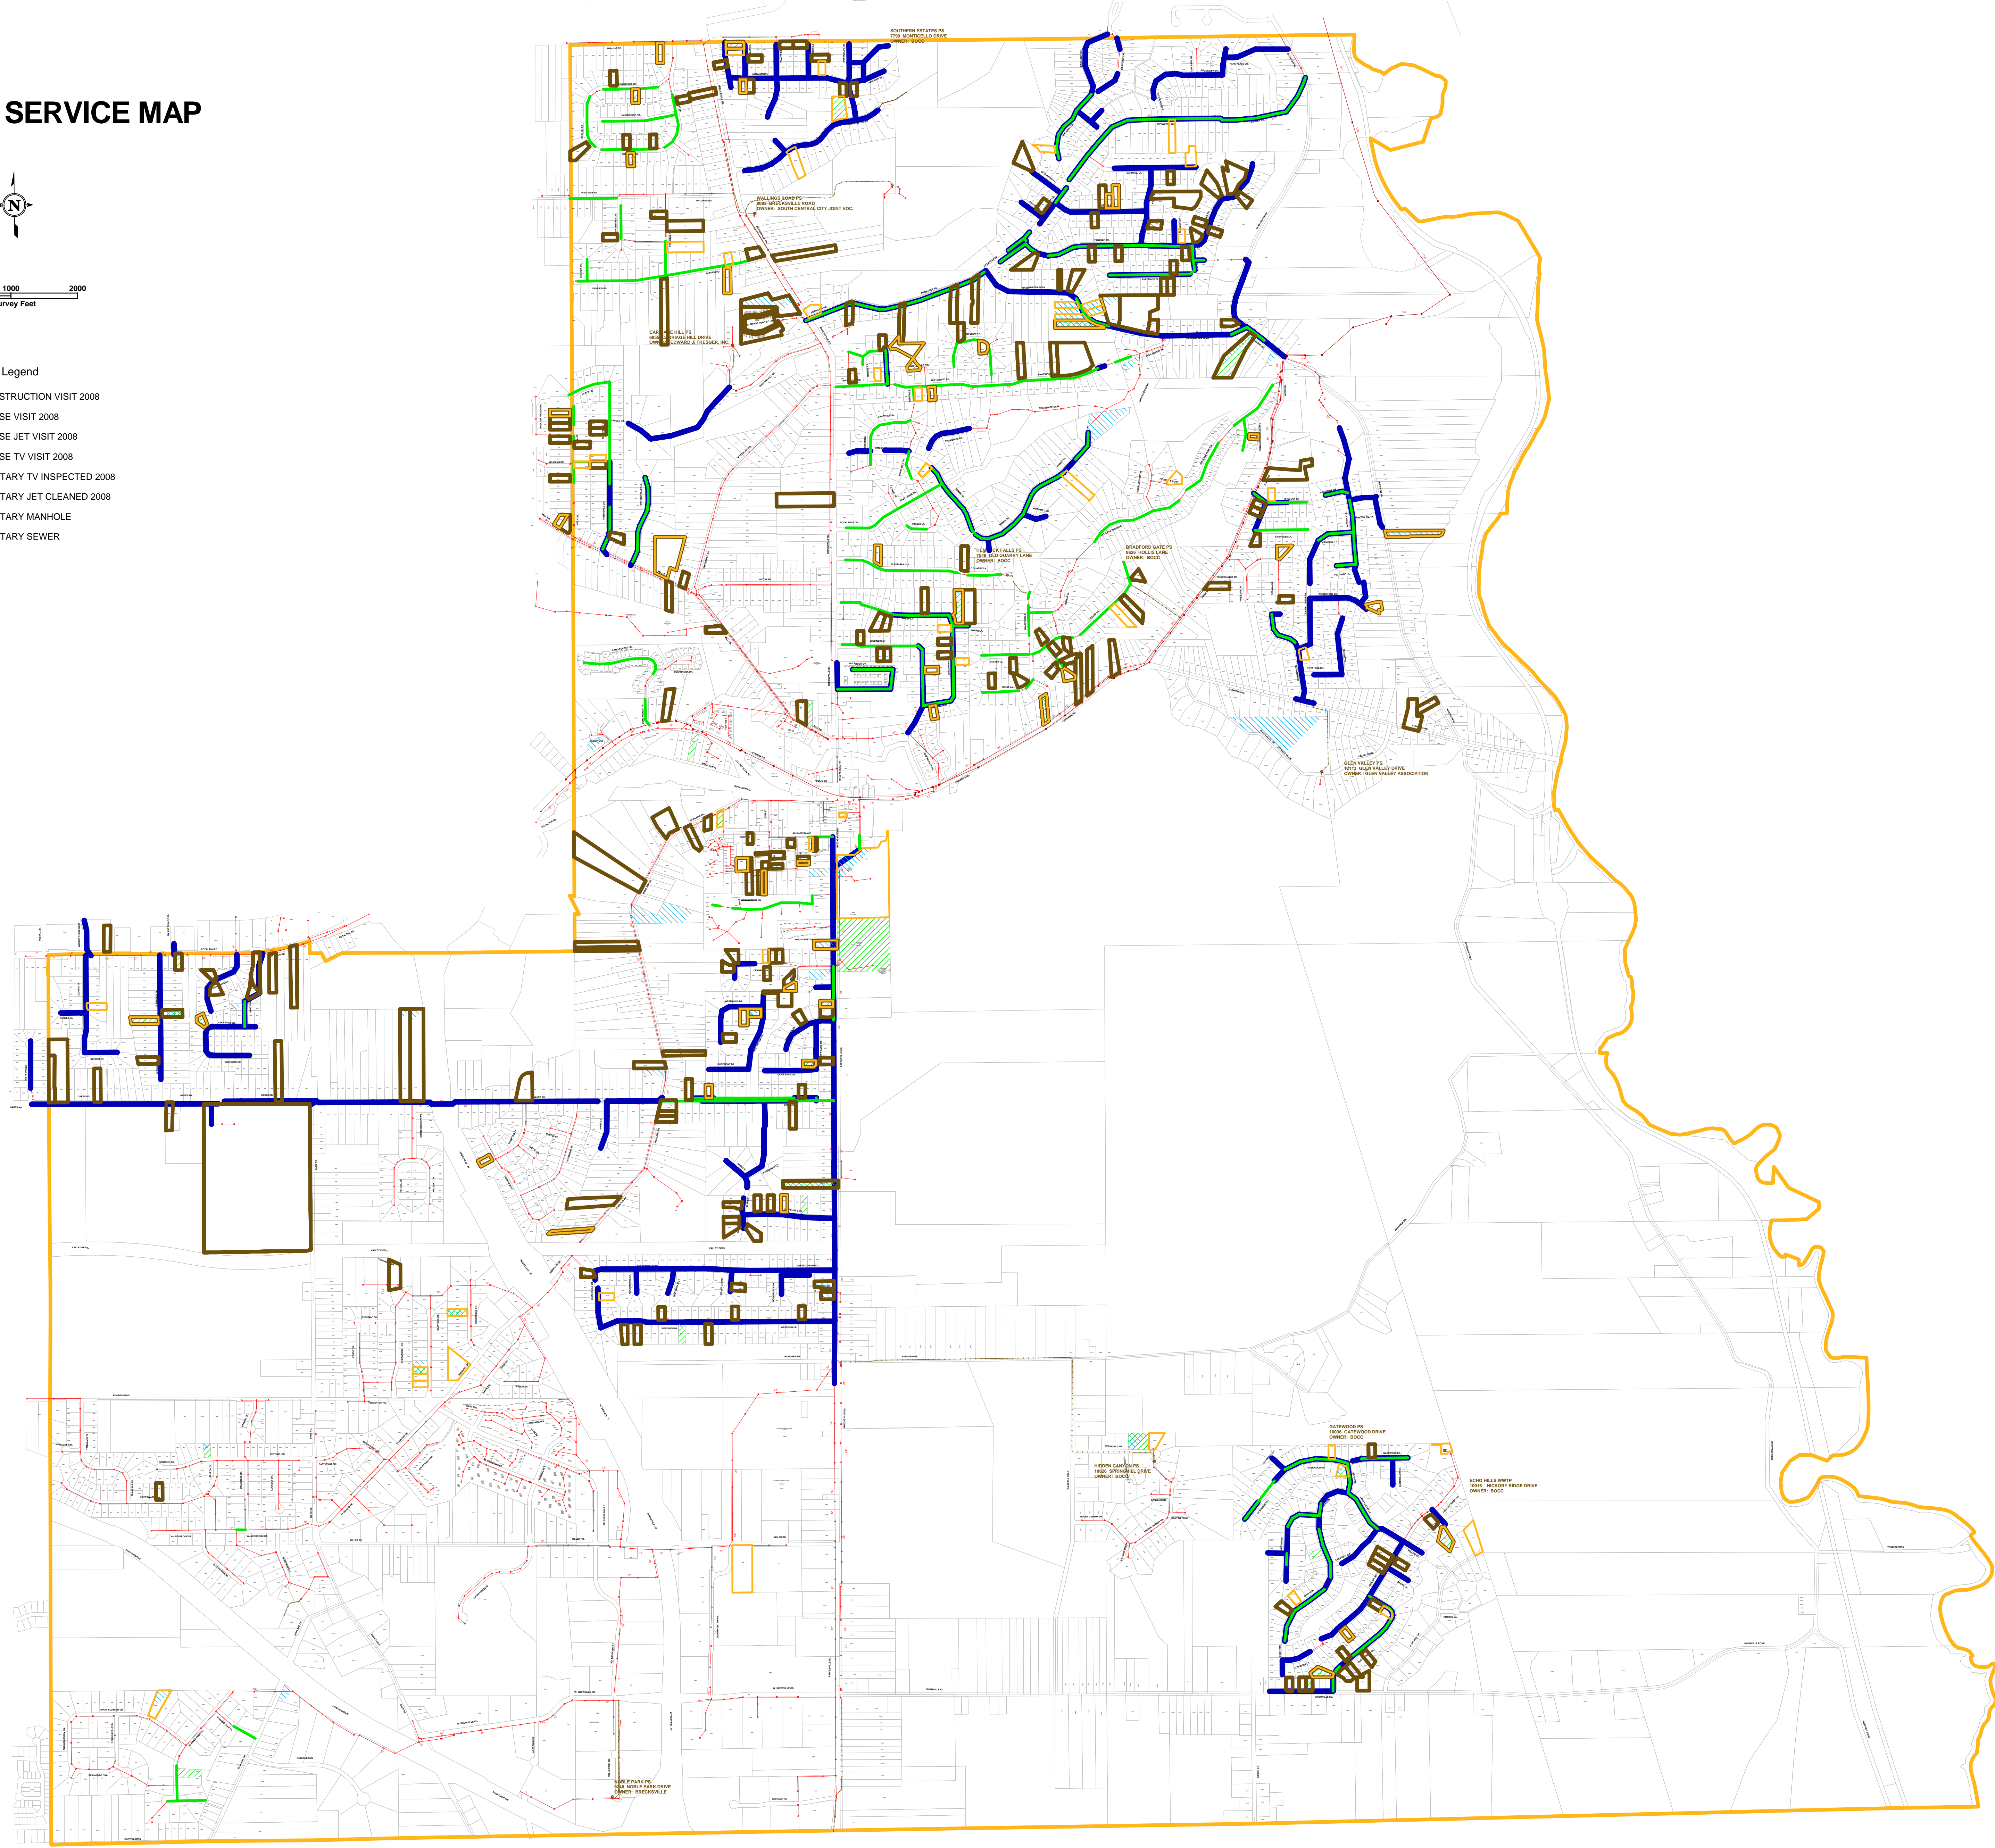

BRECKSVILLE SERVICE MAP

- Legend
-  CONSTRUCTION VISIT 2008
 -  HOUSE VISIT 2008
 -  HOUSE JET VISIT 2008
 -  HOUSE TV VISIT 2008
 -  SANITARY TV INSPECTED 2008
 -  SANITARY JET CLEANED 2008
 -  SANITARY MANHOLE
 -  SANITARY SEWER

NOTE: THIS MAP IS FOR REVIEW PURPOSES ONLY. MAINLINES MAY HAVE BEEN JET CLEANED OR TV INSPECTED MULTIPLE TIMES OVER THE DATES SHOWN, THOUGH SYMBOLIZED ON THE MAP ONLY ONCE. ADDRESS RECORDS ARE POSSIBLY UNDER-REPRESENTED.