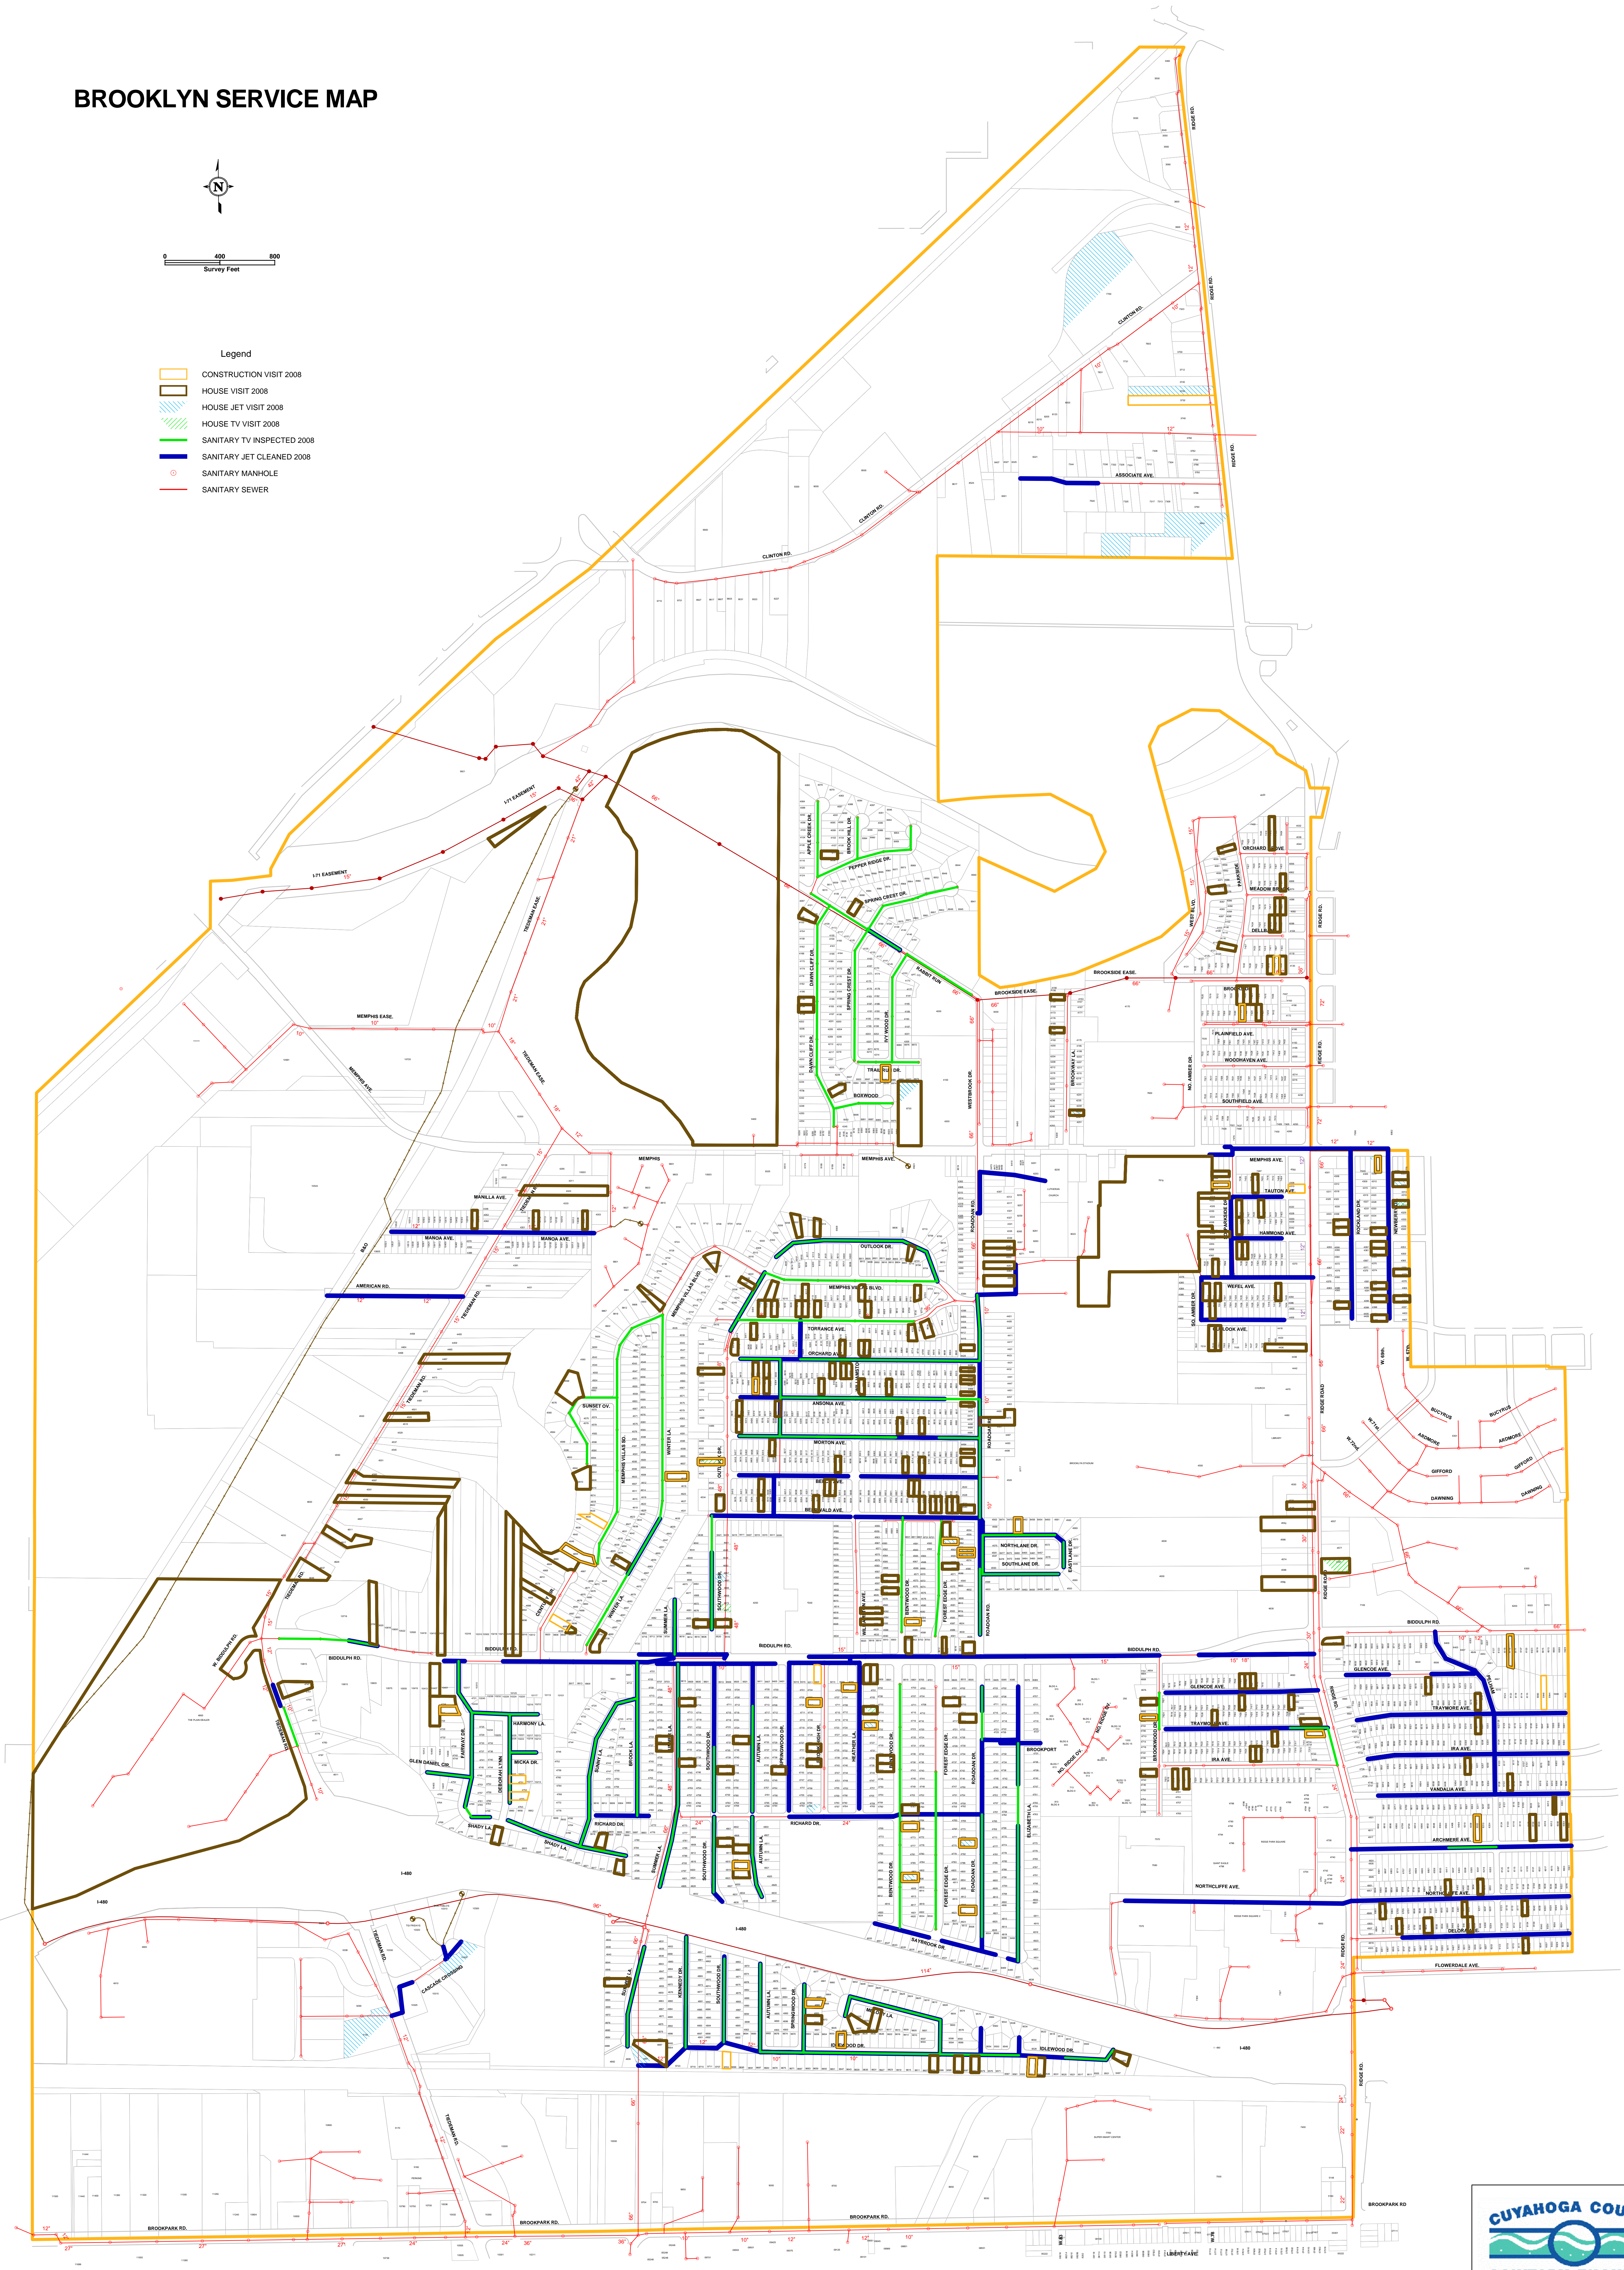

BROOKLYN SERVICE MAP

- Legend
- CONSTRUCTION VISIT 2008
 - HOUSE VISIT 2008
 - HOUSE JET VISIT 2008
 - HOUSE TV VISIT 2008
 - SANITARY TV INSPECTED 2008
 - SANITARY JET CLEANED 2008
 - SANITARY MANHOLE
 - SANITARY SEWER

NOTE: THIS MAP IS FOR REVIEW PURPOSES ONLY. MAINLINES MAY HAVE BEEN JET CLEANED OR TV INSPECTED MULTIPLE TIMES OVER THE DATES SHOWN, THOUGH SYMBOLIZED ON THE MAP ONLY ONCE. ADDRESS RECORDS ARE POSSIBLY UNDER-REPRESENTED.