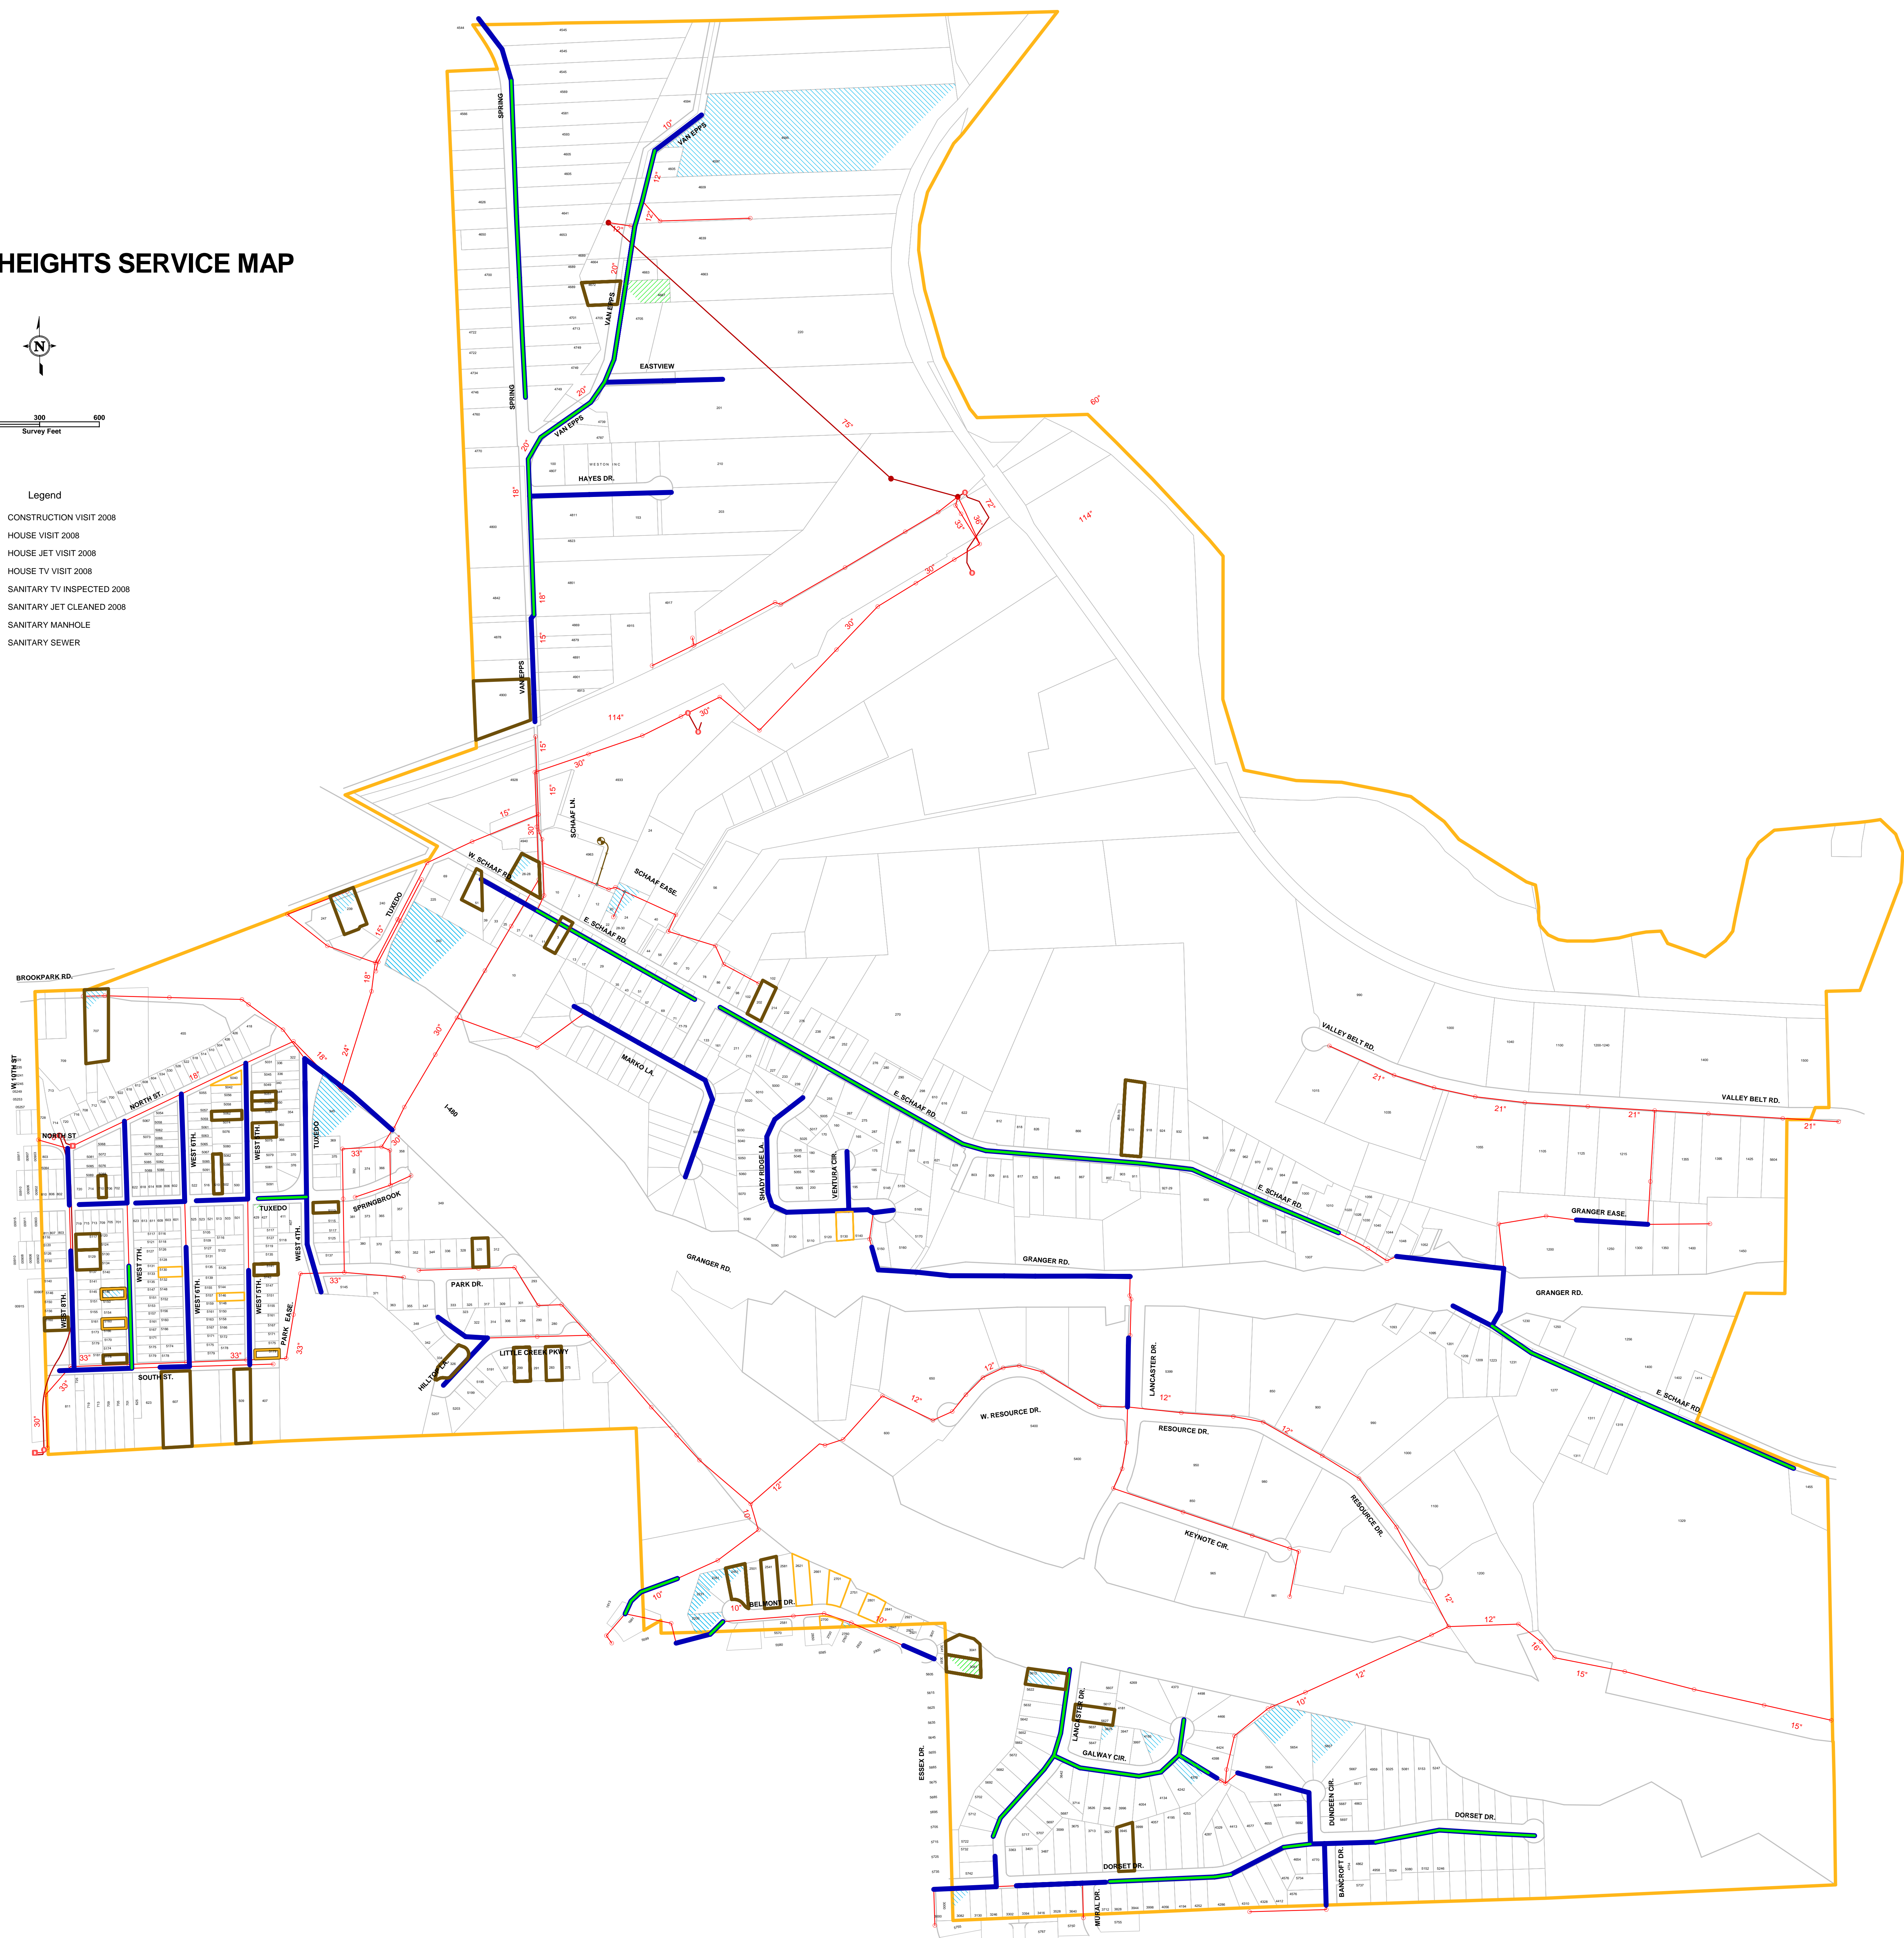

BROOKLYN HEIGHTS SERVICE MAP

- Legend**
- CONSTRUCTION VISIT 2008
 - HOUSE VISIT 2008
 - HOUSE JET VISIT 2008
 - HOUSE TV VISIT 2008
 - SANITARY TV INSPECTED 2008
 - SANITARY JET CLEANED 2008
 - SANITARY MANHOLE
 - SANITARY SEWER

NOTE: THIS MAP IS FOR REVIEW PURPOSES ONLY. MAINLINES MAY HAVE BEEN JET CLEANED OR TV INSPECTED MULTIPLE TIMES OVER THE DATES SHOWN, THOUGH SYMBOLIZED ON THE MAP ONLY ONCE. ADDRESS RECORDS ARE POSSIBLY UNDER-REPRESENTED.