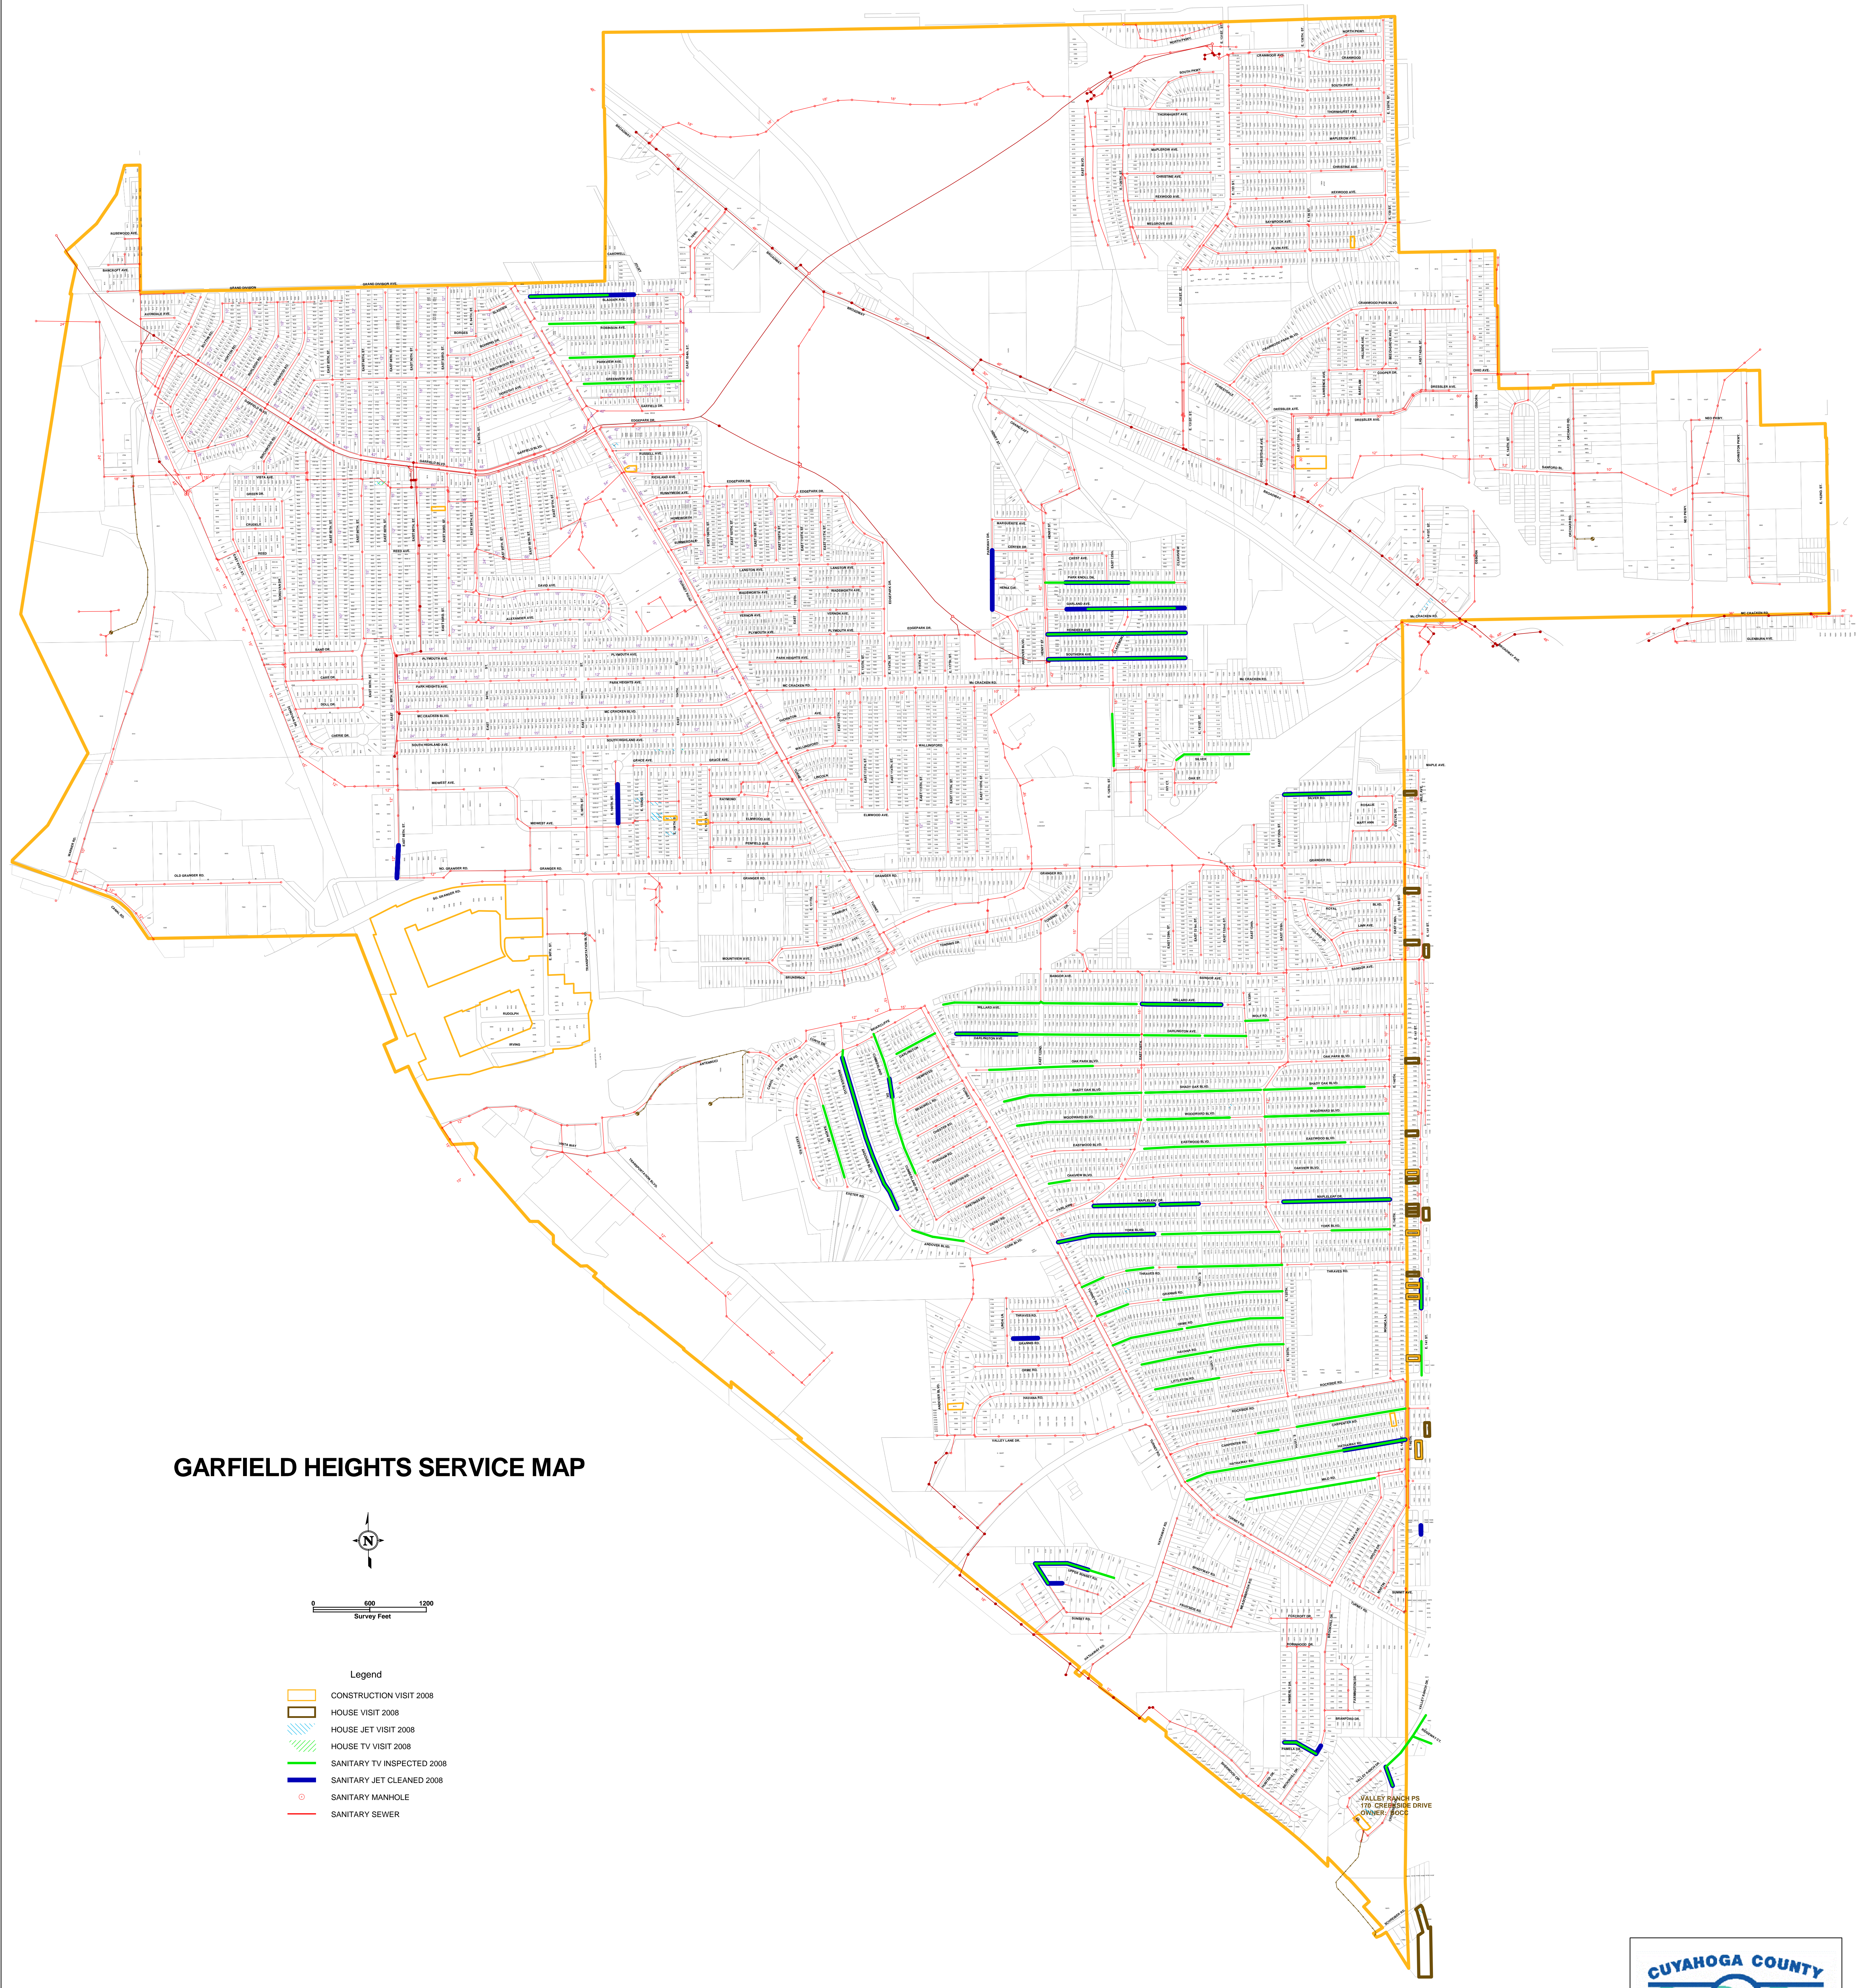

GARFIELD HEIGHTS SERVICE MAP

- Legend
- CONSTRUCTION VISIT 2008
 - HOUSE VISIT 2008
 - HOUSE JET VISIT 2008
 - HOUSE TV VISIT 2008
 - SANITARY TV INSPECTED 2008
 - SANITARY JET CLEANED 2008
 - SANITARY MANHOLE
 - SANITARY SEWER

NOTE: THIS MAP IS FOR REVIEW PURPOSES ONLY. MAINLINES MAY HAVE BEEN JET CLEANED OR TV INSPECTED MULTIPLE TIMES OVER THE DATES SHOWN, THOUGH SYMBOLIZED ON THE MAP ONLY ONCE. ADDRESS RECORDS ARE POSSIBLY UNDER-REPRESENTED.