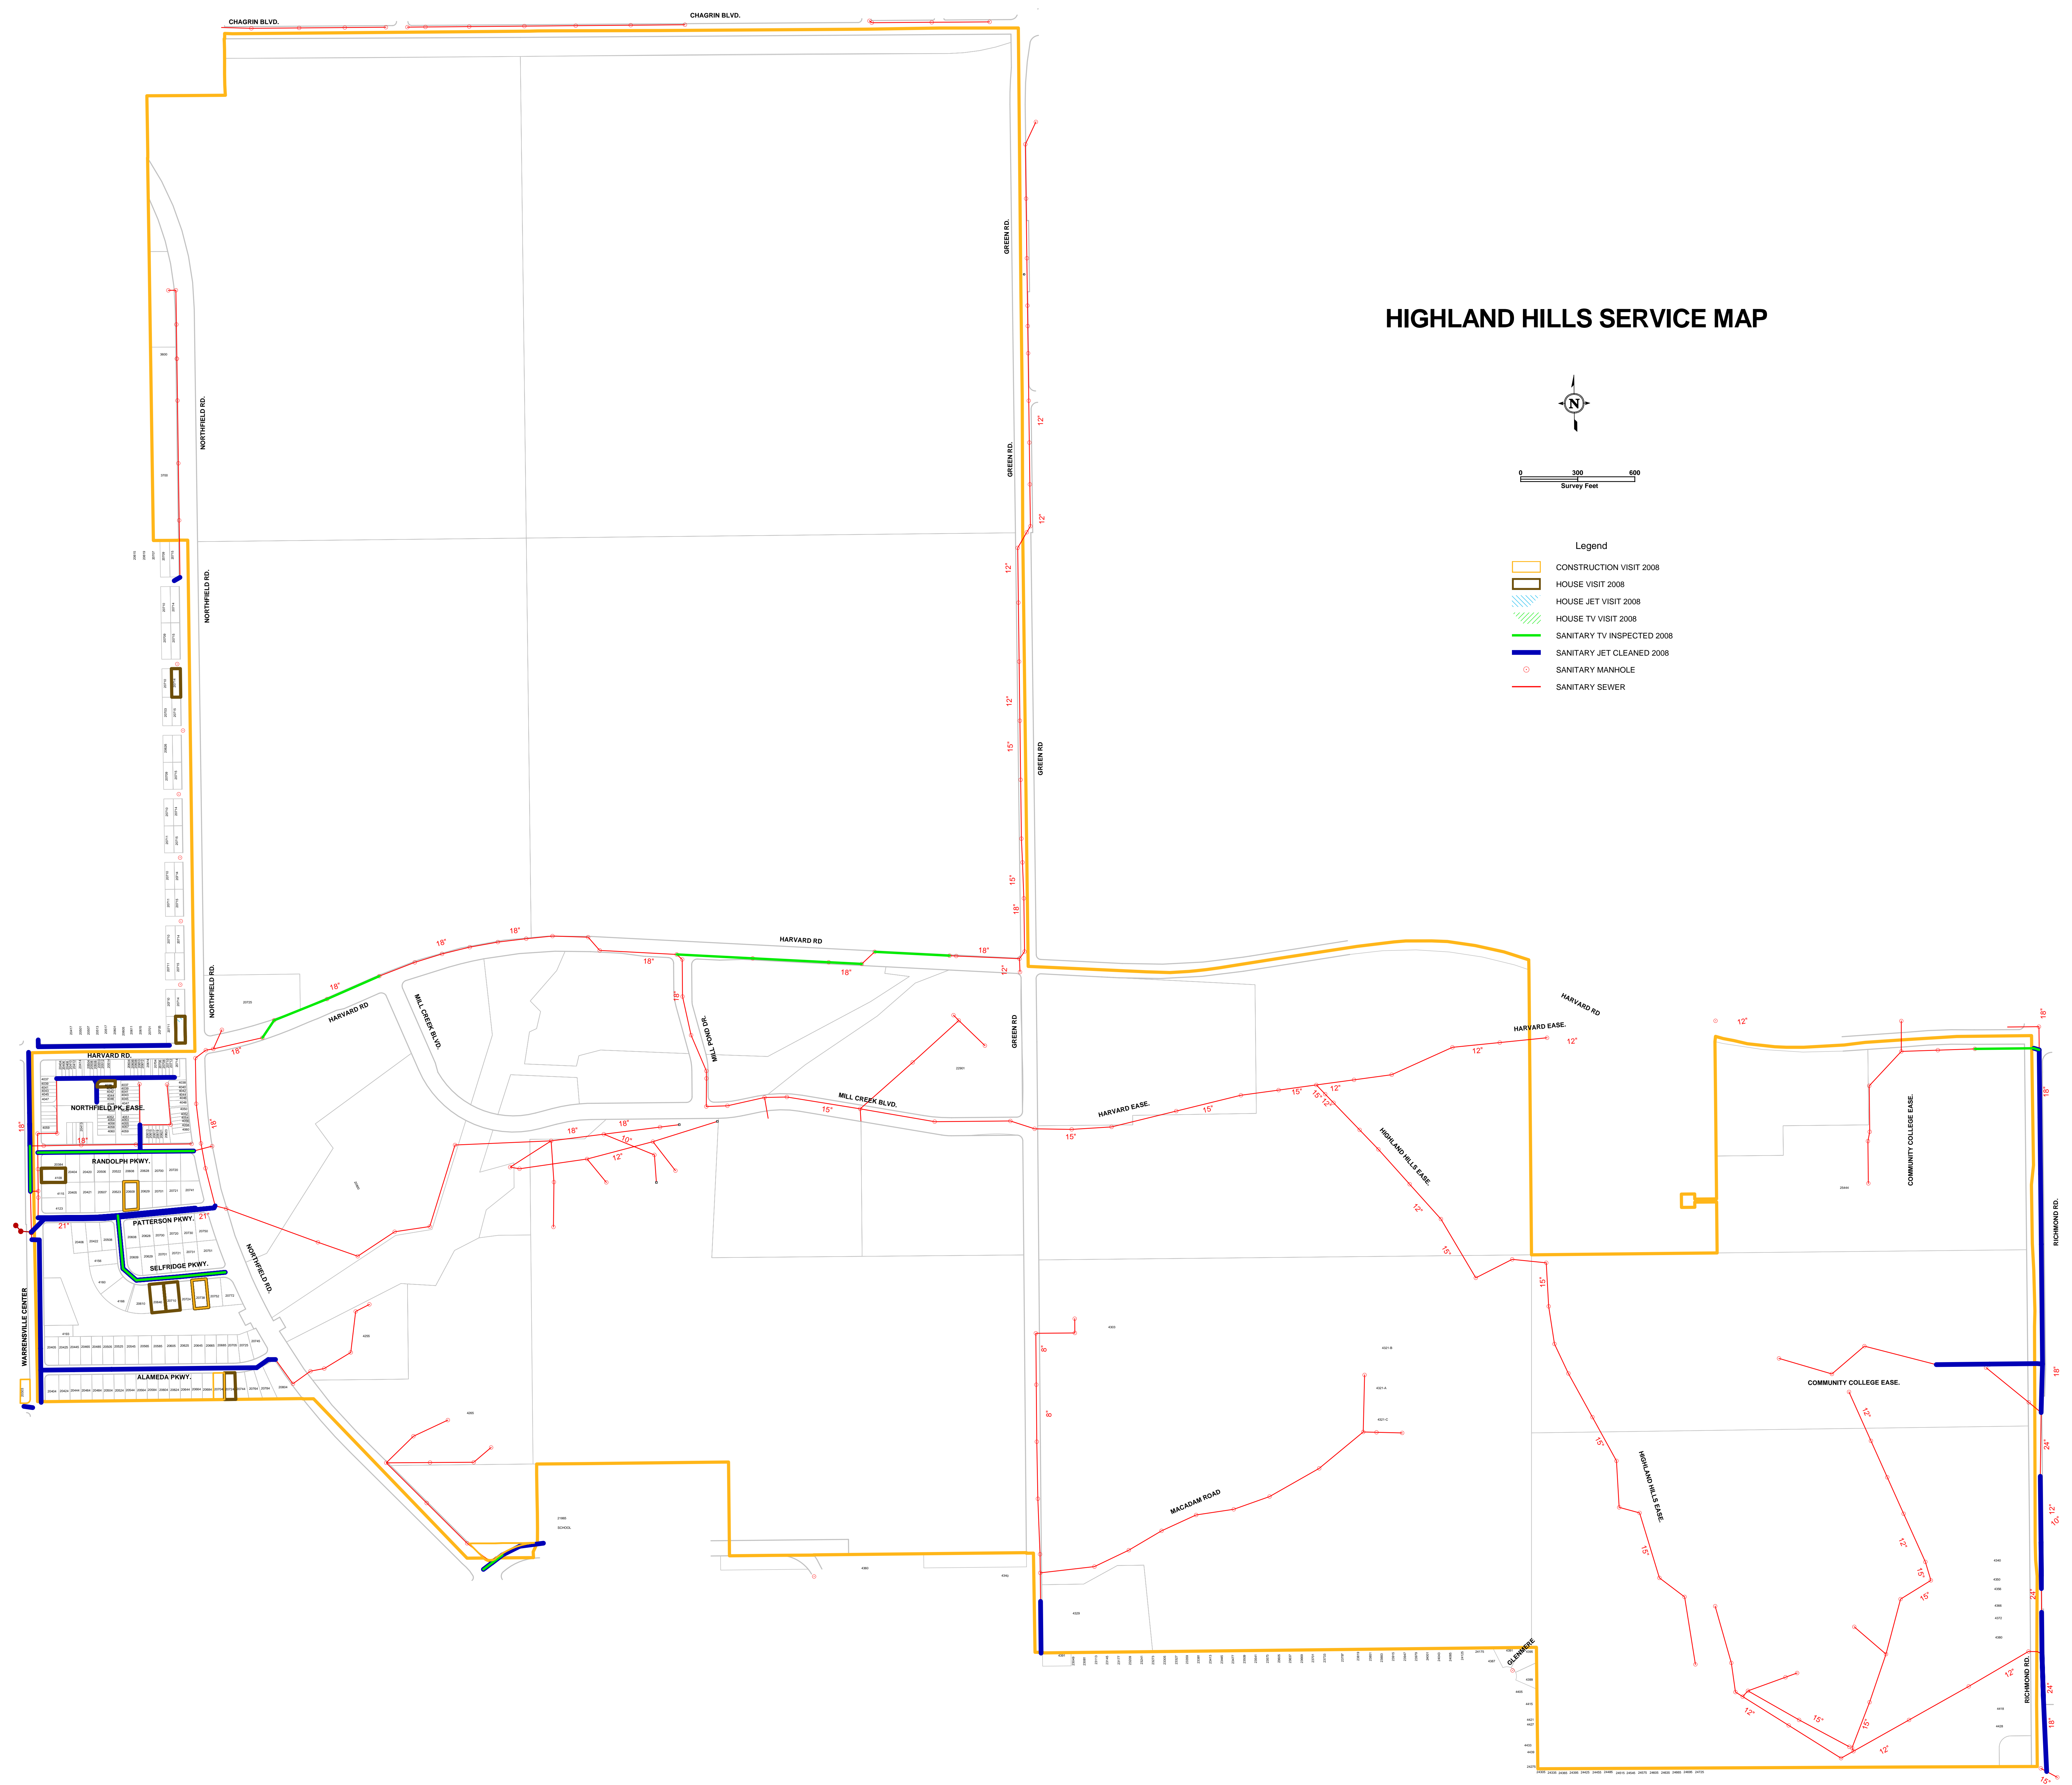

HIGHLAND HILLS SERVICE MAP

- Legend**
- CONSTRUCTION VISIT 2008
 - HOUSE VISIT 2008
 - HOUSE JET VISIT 2008
 - HOUSE TV VISIT 2008
 - SANITARY TV INSPECTED 2008
 - SANITARY JET CLEANED 2008
 - SANITARY MANHOLE
 - SANITARY SEWER

NOTE: THIS MAP IS FOR REVIEW PURPOSES ONLY. MAINLINES MAY HAVE BEEN JET CLEANED OR TV INSPECTED MULTIPLE TIMES OVER THE DATES SHOWN, THOUGH SYMBOLIZED ON THE MAP ONLY ONCE. ADDRESS RECORDS ARE POSSIBLY UNDER-REPRESENTED.