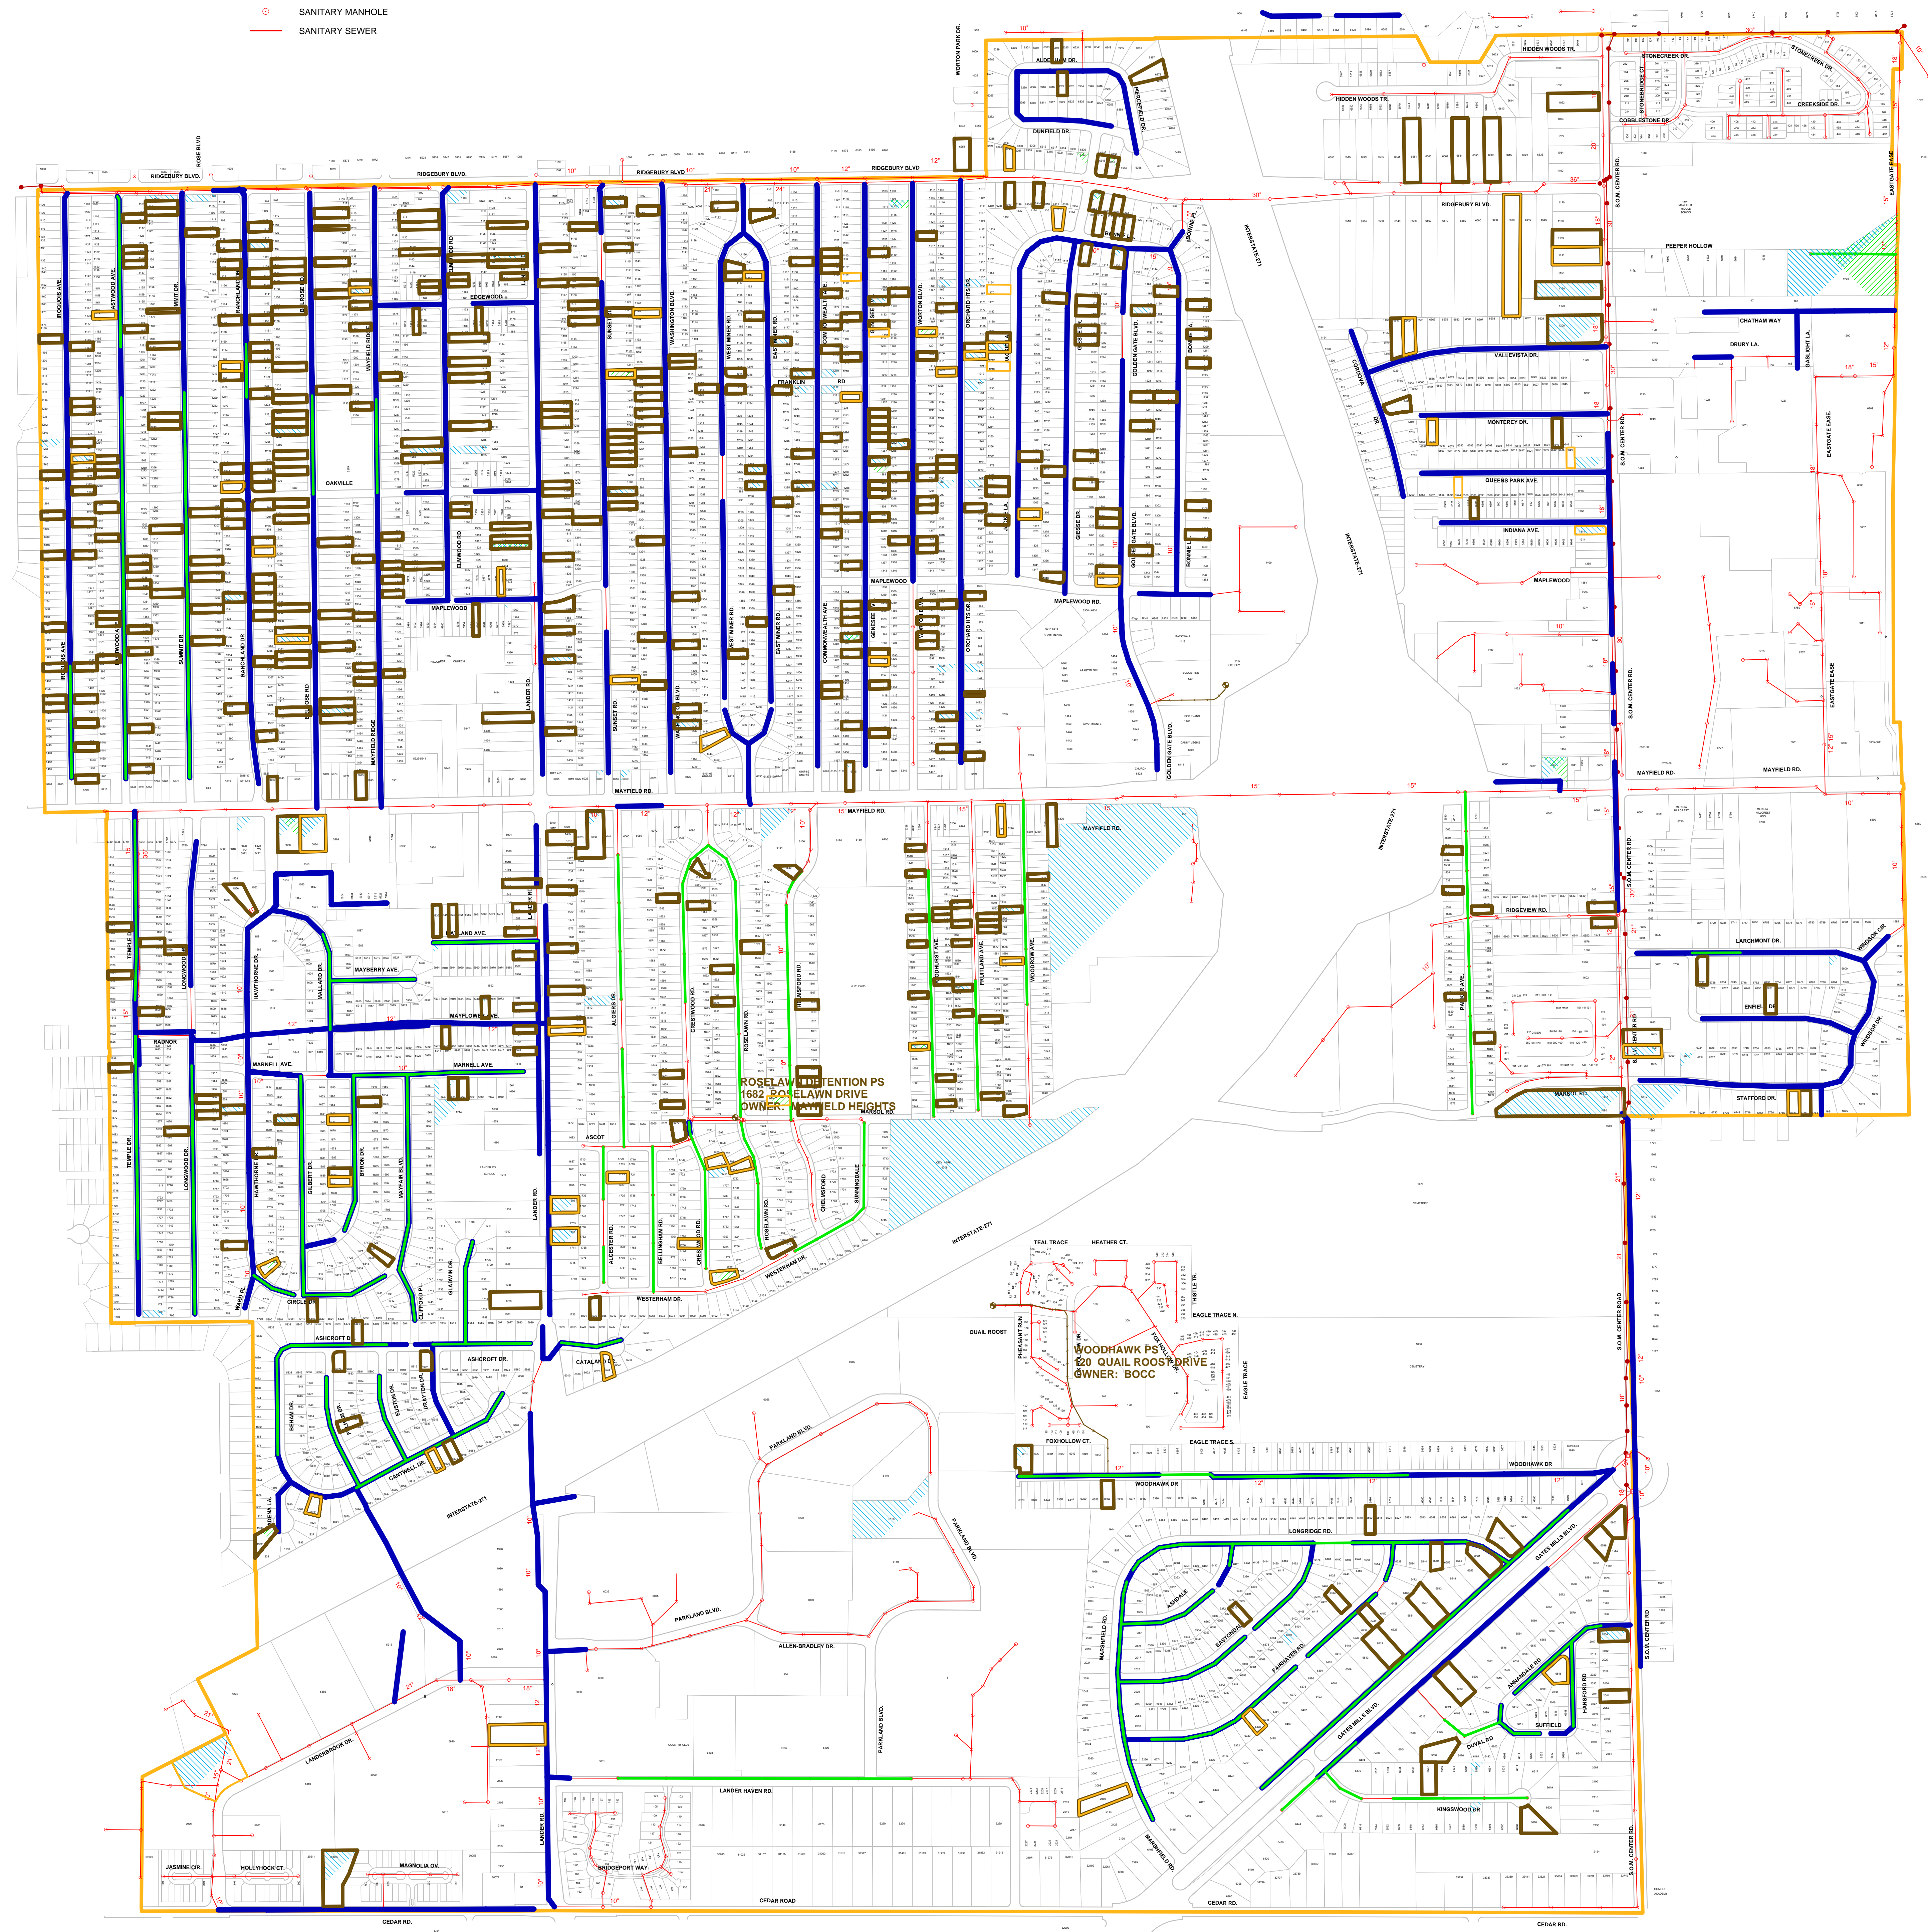

MAYFIELD HEIGHTS SERVICE MAP

- Legend**
- CONSTRUCTION VISIT 2008
 - HOUSE VISIT 2008
 - HOUSE JET VISIT 2008
 - HOUSE TV VISIT 2008
 - SANITARY TV INSPECTED 2008
 - SANITARY JET CLEANED 2008
 - SANITARY MANHOLE
 - SANITARY SEWER

NOTE: THIS MAP IS FOR REVIEW PURPOSES ONLY. MAINLINES MAY HAVE BEEN JET CLEANED OR TV INSPECTED MULTIPLE TIMES OVER THE DATES SHOWN, THOUGH SYMBOLIZED ON THE MAP ONLY ONCE. ADDRESS RECORDS ARE POSSIBLY UNDER-REPRESENTED.