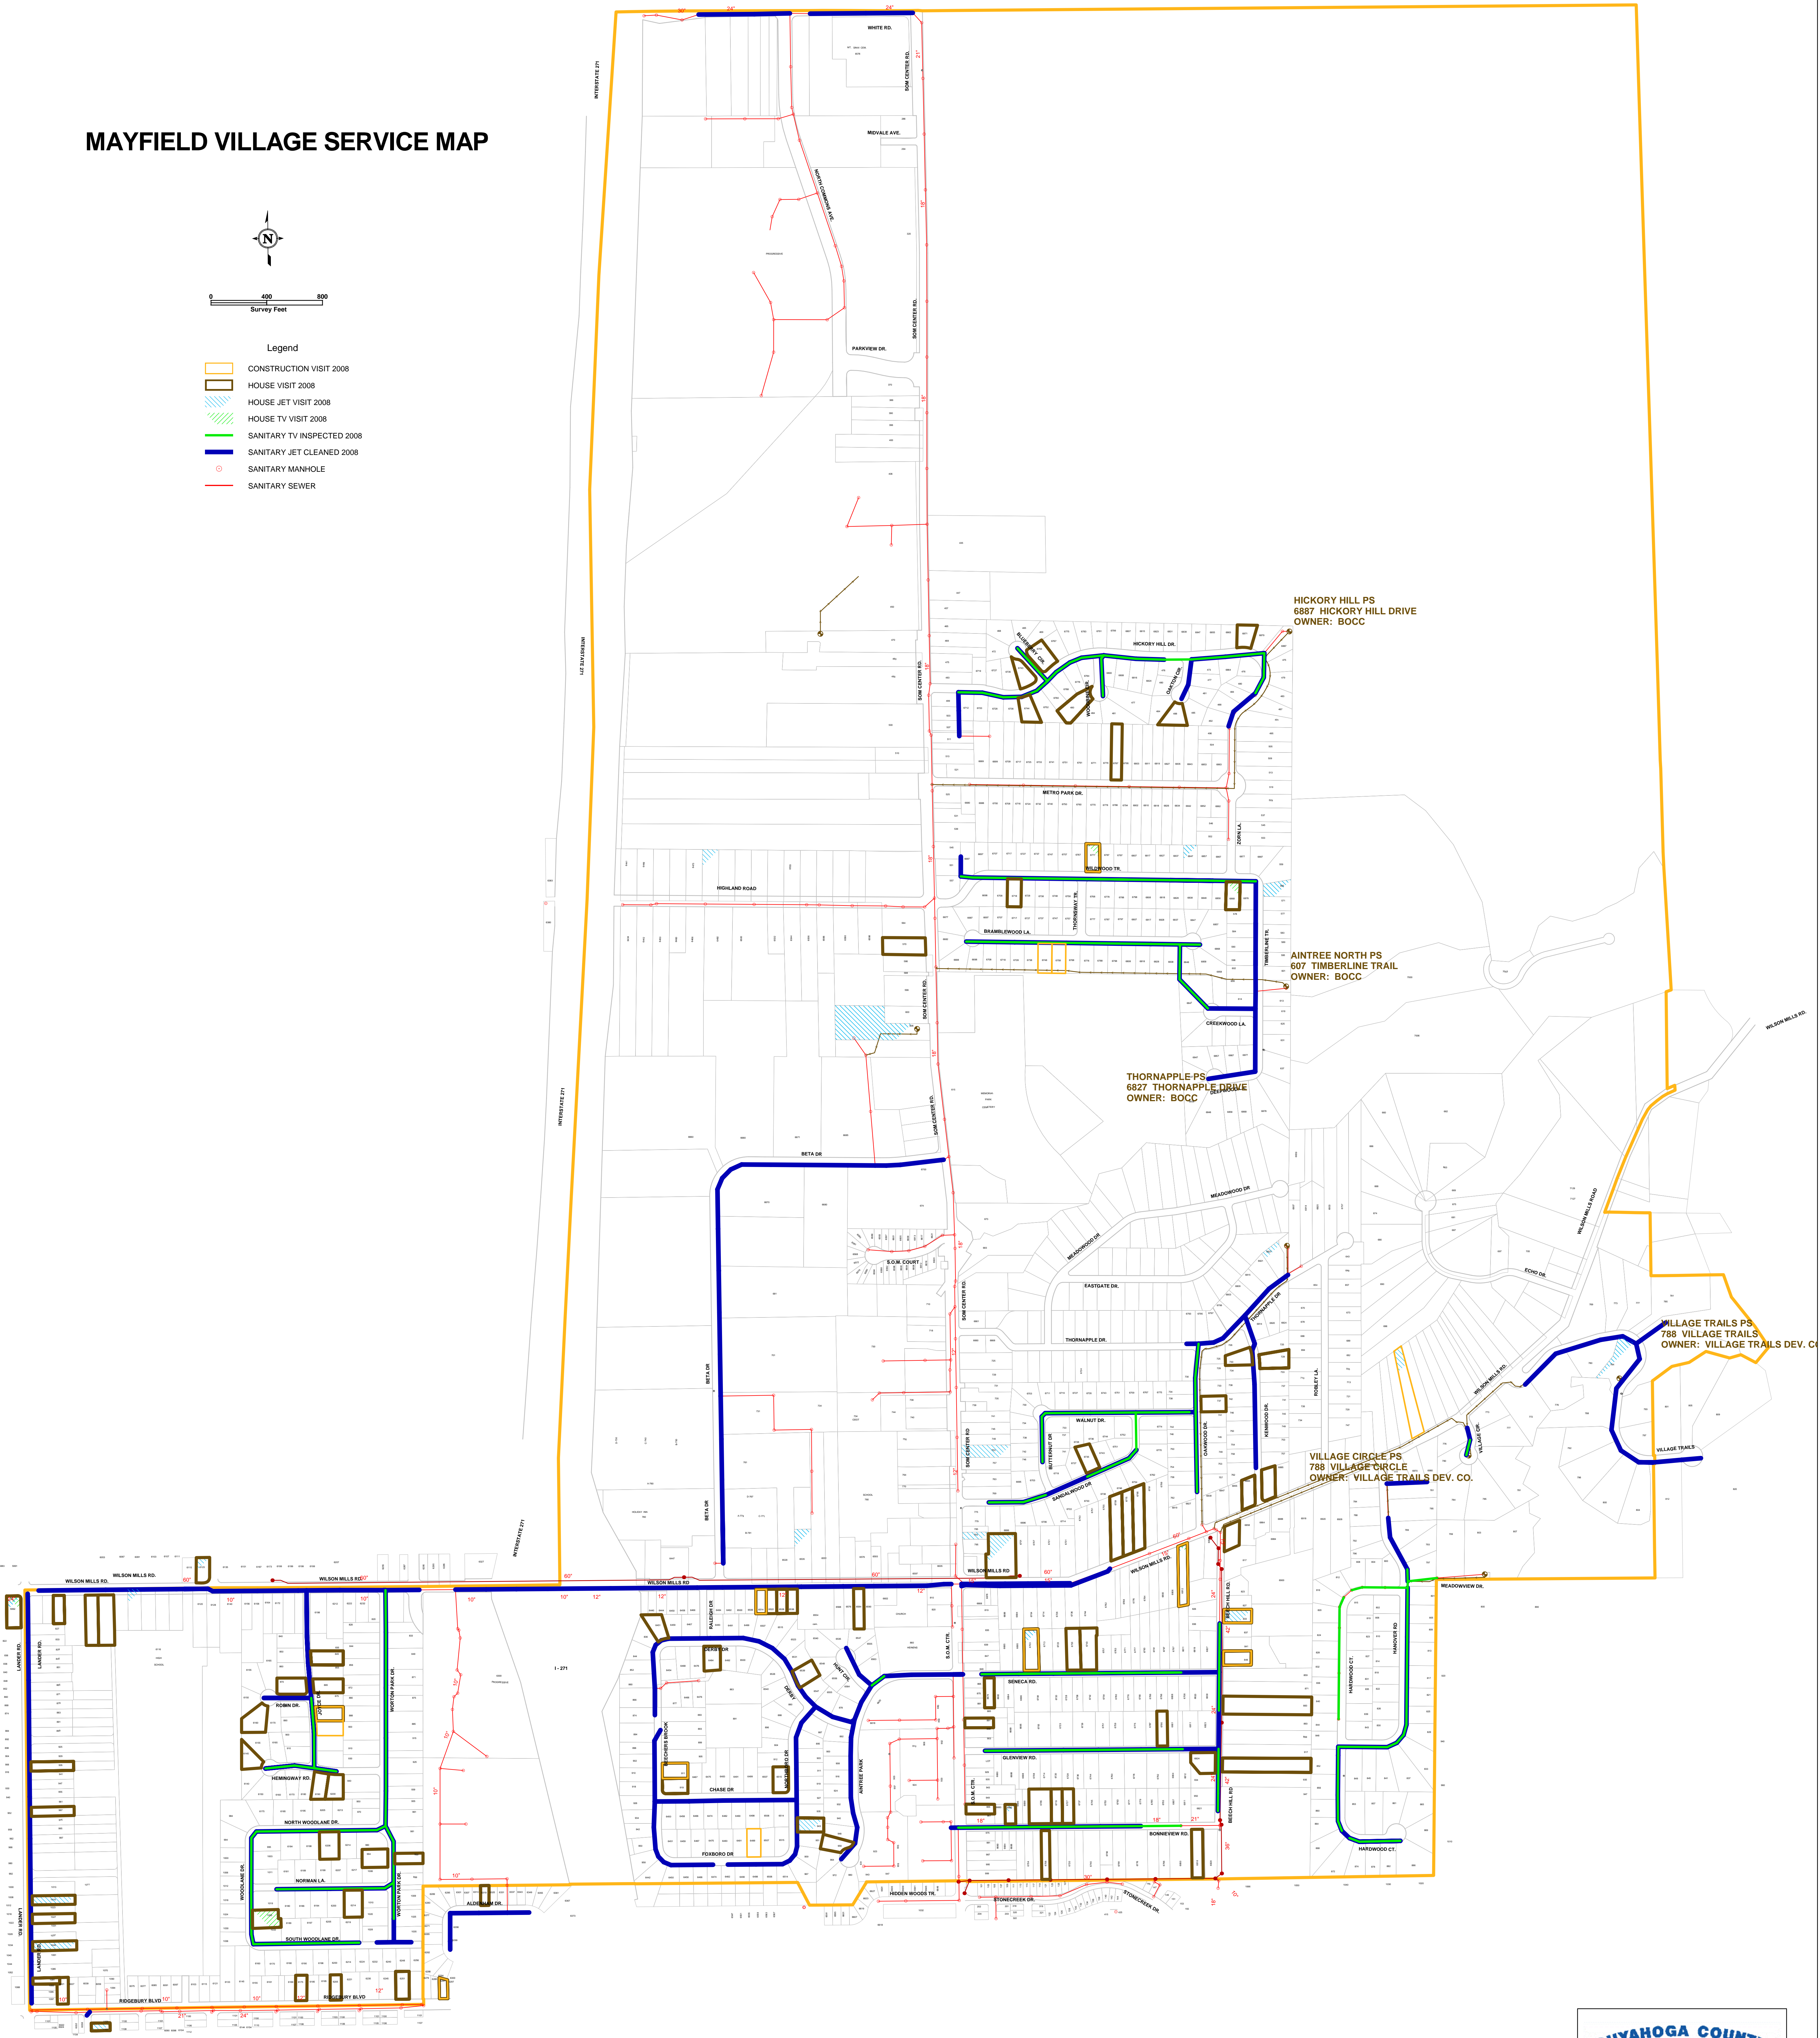

MAYFIELD VILLAGE SERVICE MAP

Legend

- CONSTRUCTION VISIT 2008
- HOUSE VISIT 2008
- HOUSE JET VISIT 2008
- HOUSE TV VISIT 2008
- SANITARY TV INSPECTED 2008
- SANITARY JET CLEANED 2008
- SANITARY MANHOLE
- SANITARY SEWER

NOTE: THIS MAP IS FOR REVIEW PURPOSES ONLY. MAINLINES MAY HAVE BEEN JET CLEANED OR TV INSPECTED MULTIPLE TIMES OVER THE DATES SHOWN, THOUGH SYMBOLIZED ON THE MAP ONLY ONCE. ADDRESS RECORDS ARE POSSIBLY UNDER-REPRESENTED.