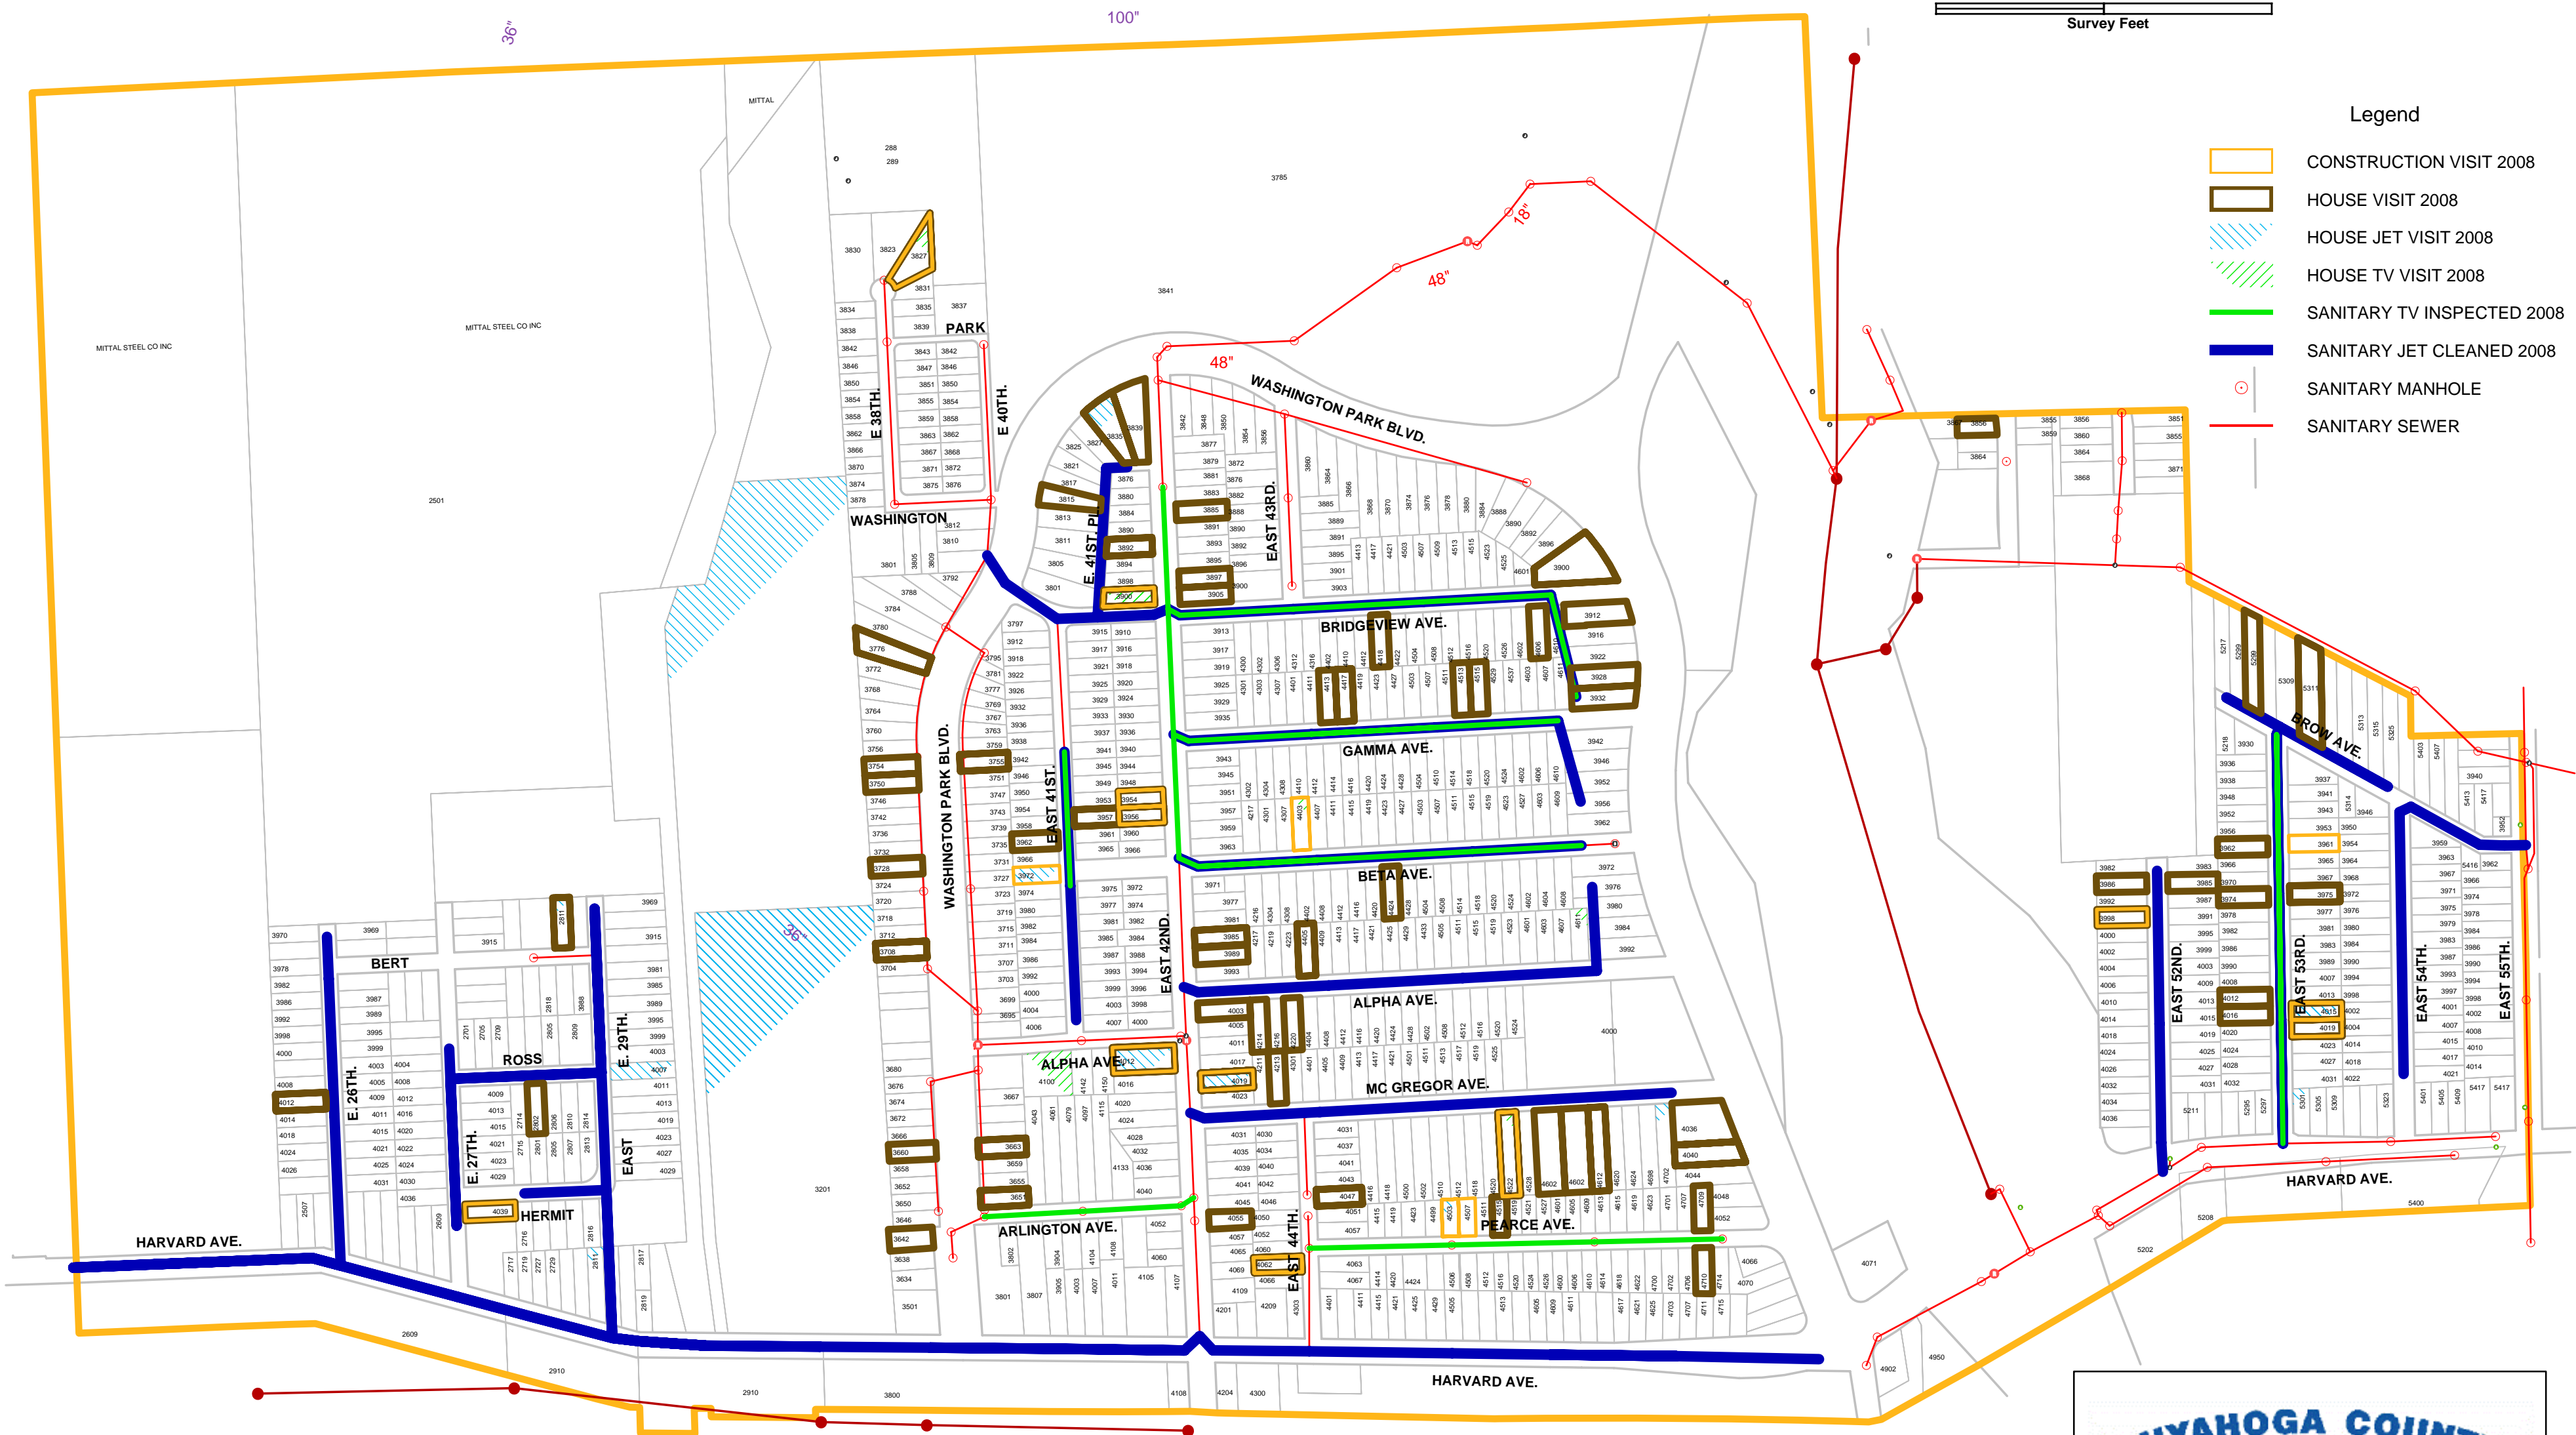

NEWBURGH HEIGHTS SERVICE MAP

Legend

-  CONSTRUCTION VISIT 2008
-  HOUSE VISIT 2008
-  HOUSE JET VISIT 2008
-  HOUSE TV VISIT 2008
-  SANITARY TV INSPECTED 2008
-  SANITARY JET CLEANED 2008
-  SANITARY MANHOLE
-  SANITARY SEWER

NOTE: THIS MAP IS FOR REVIEW PURPOSES ONLY. MAINLINES MAY HAVE BEEN JET CLEANED OR TV INSPECTED MULTIPLE TIMES OVER THE DATES SHOWN, THOUGH SYMBOLIZED ON THE MAP ONLY ONCE. ADDRESS RECORDS ARE POSSIBLY UNDER-REPRESENTED.