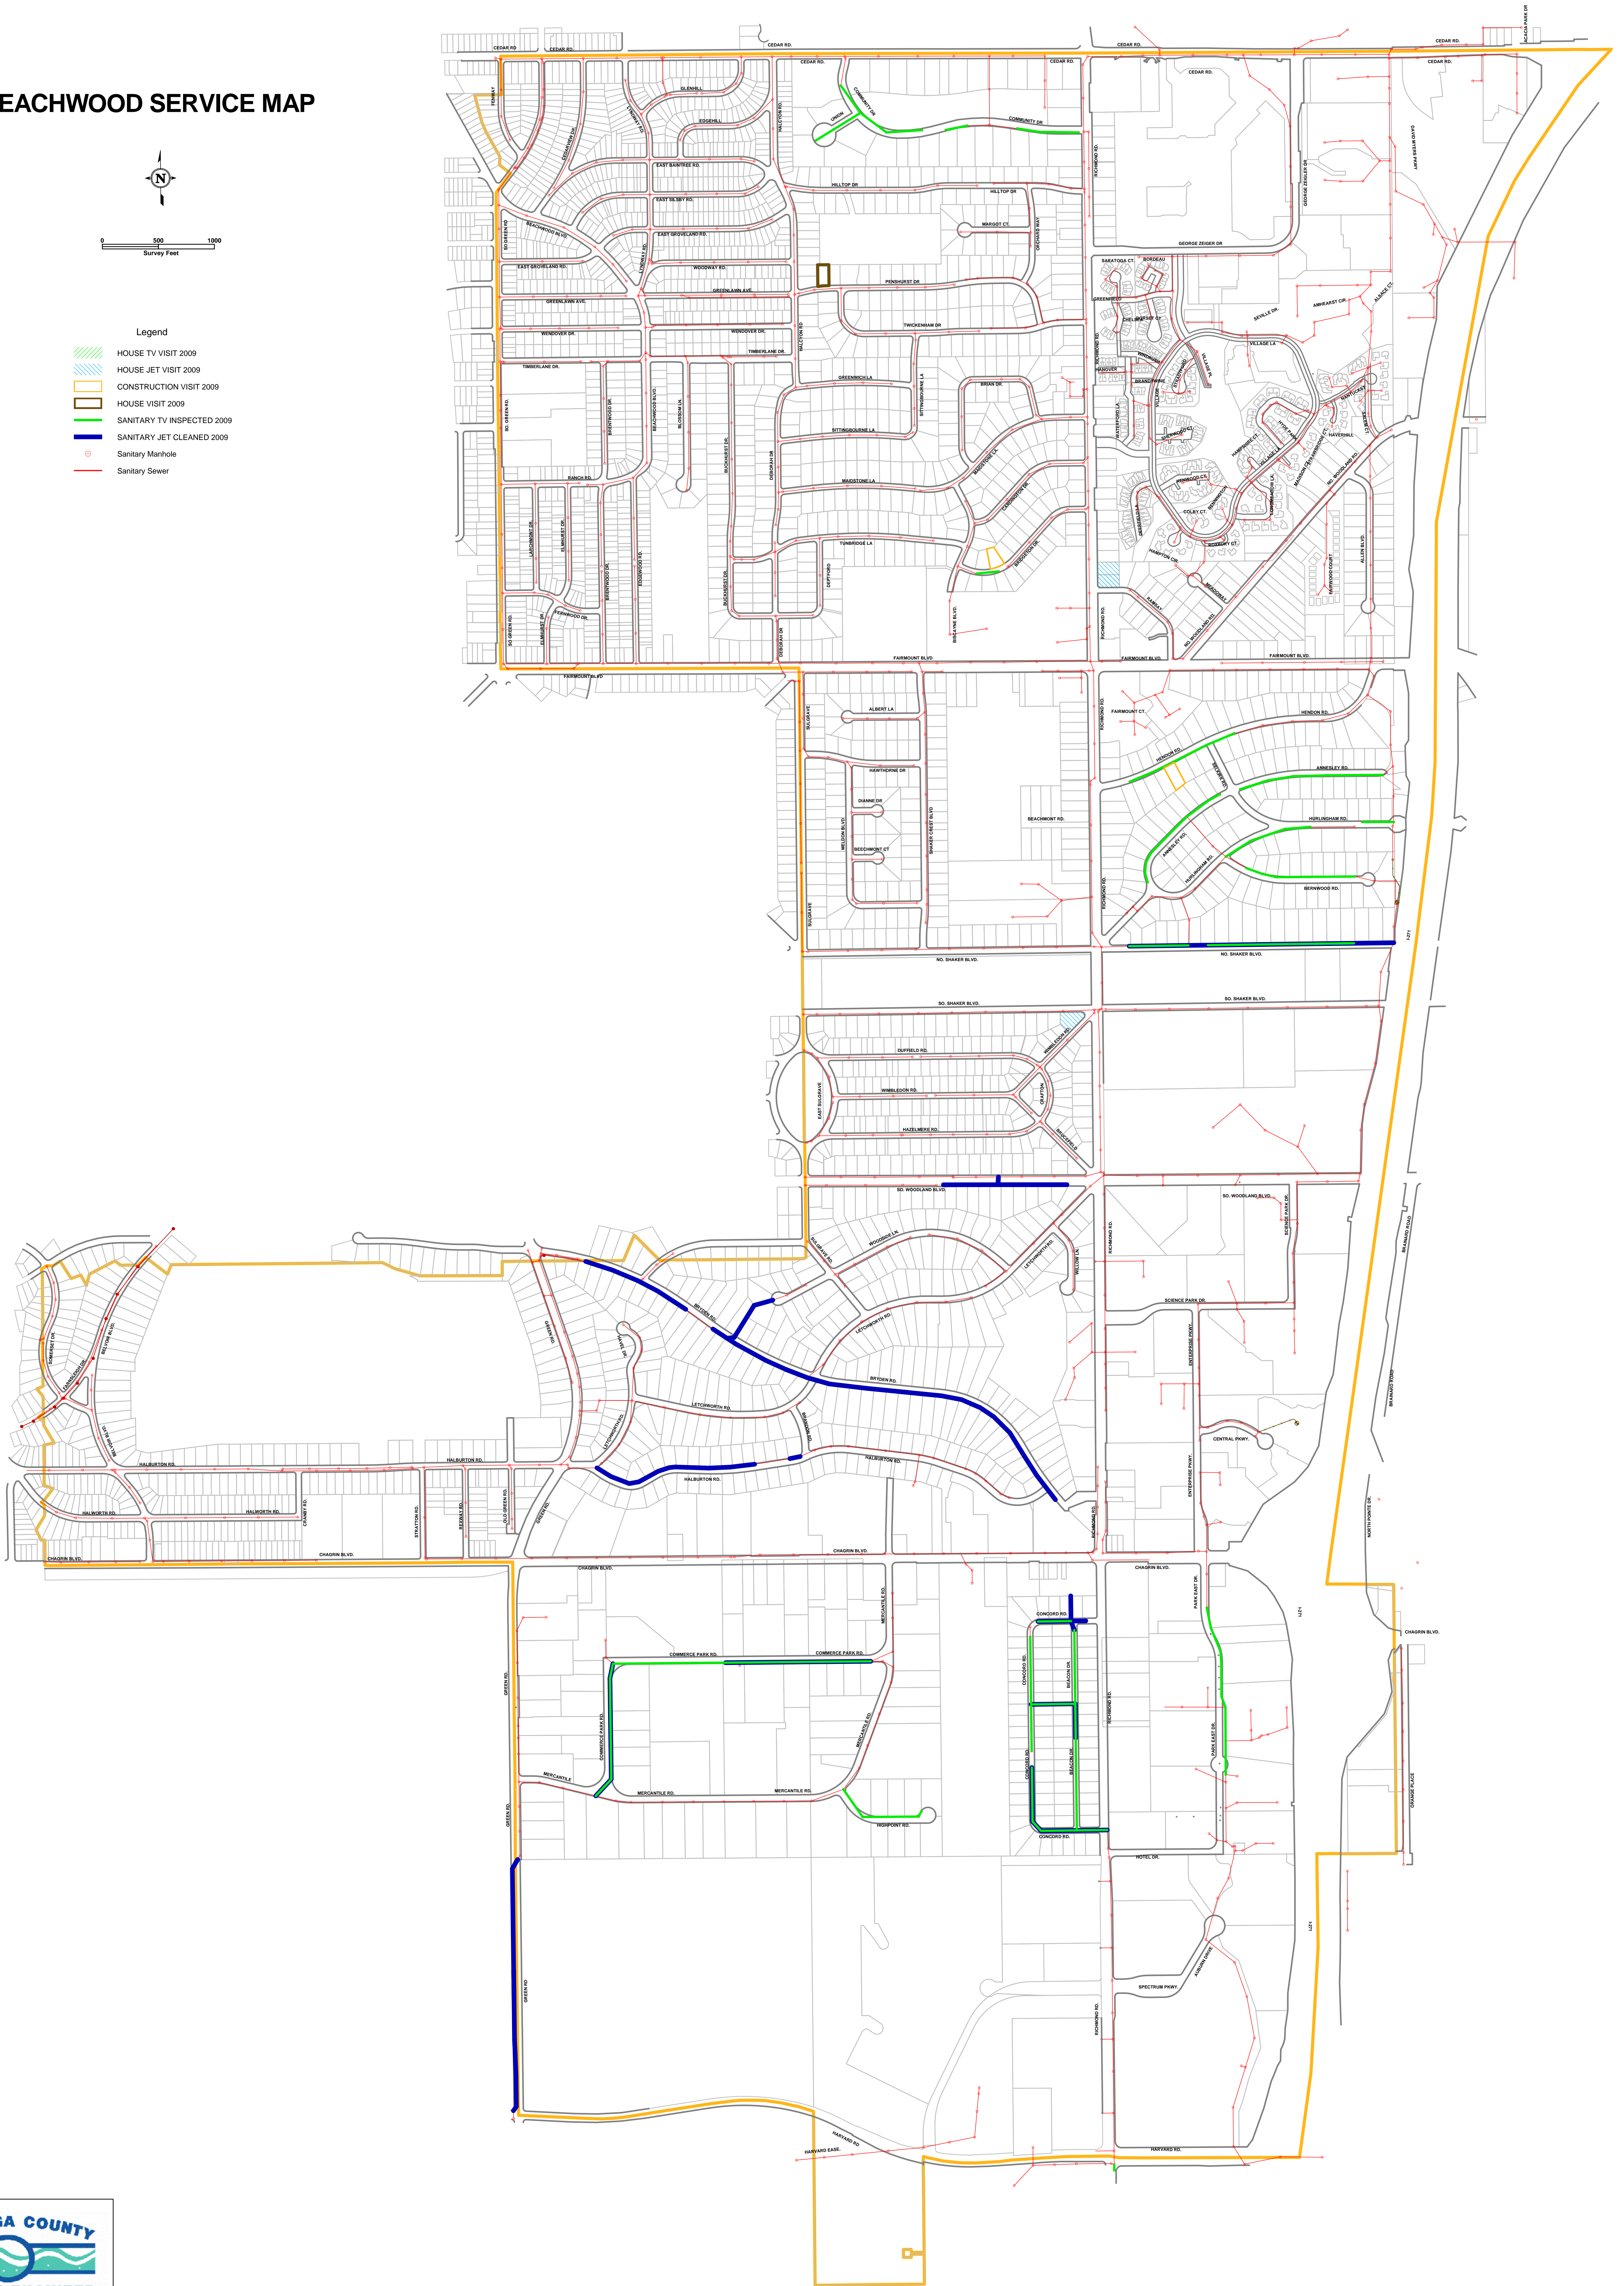

# BEACHWOOD SERVICE MAP

### Legend

- HOUSE TV VISIT 2009
- HOUSE JET VISIT 2009
- CONSTRUCTION VISIT 2009
- HOUSE VISIT 2009
- SANITARY TV INSPECTED 2009
- SANITARY JET CLEANED 2009
- Sanitary Manhole
- Sanitary Sewer

NOTE: THIS MAP IS FOR REVIEW PURPOSES ONLY. MAINLINES MAY HAVE BEEN JET CLEANED OR TV INSPECTED MULTIPLE TIMES OVER THE DATES SHOWN, THOUGH SYMBOLIZED ON THE MAP ONLY ONCE. ADDRESS RECORDS ARE POSSIBLY UNDER-REPRESENTED.