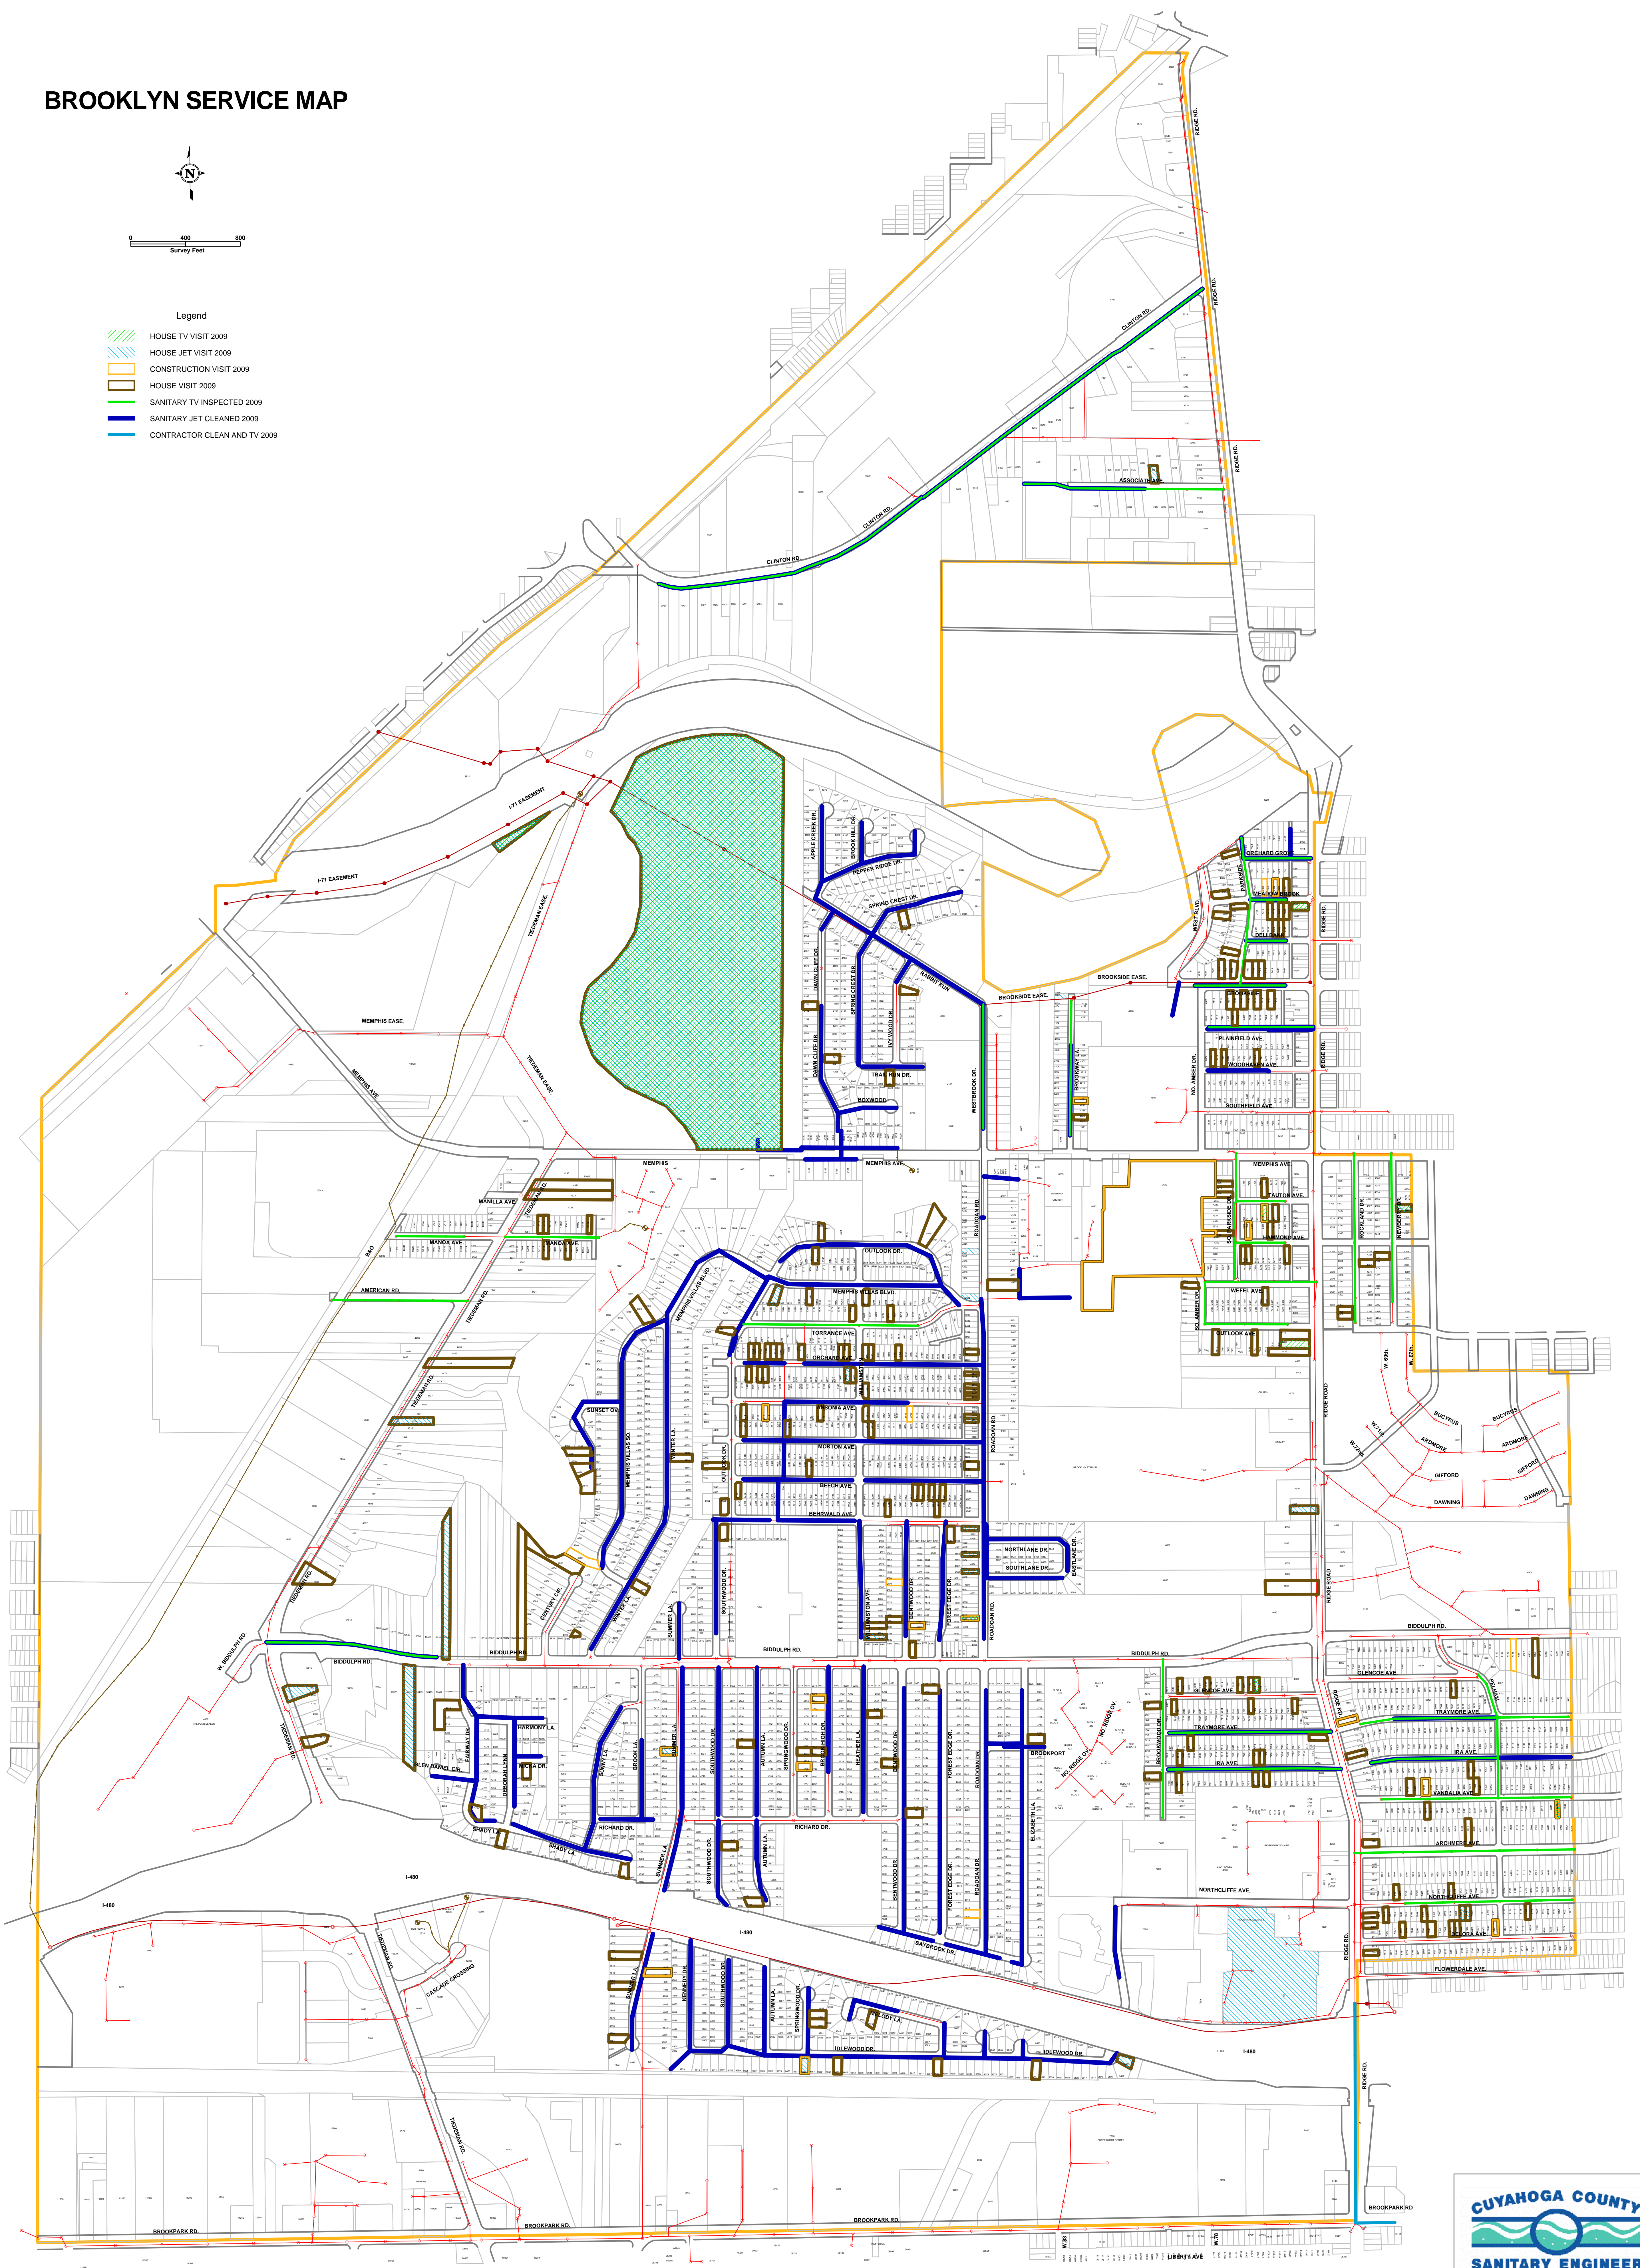

BROOKLYN SERVICE MAP

- Legend**
- ▬ HOUSE TV VISIT 2009
 - ▬ HOUSE JET VISIT 2009
 - ▬ CONSTRUCTION VISIT 2009
 - ▬ HOUSE VISIT 2009
 - ▬ SANITARY TV INSPECTED 2009
 - ▬ SANITARY JET CLEANED 2009
 - ▬ CONTRACTOR CLEAN AND TV 2009

NOTE: THIS MAP IS FOR REVIEW PURPOSES ONLY. MAINLINES MAY HAVE BEEN JET CLEANED OR TV INSPECTED MULTIPLE TIMES OVER THE DATES SHOWN, THOUGH SYMBOLIZED ON THE MAP ONLY ONCE. ADDRESS RECORDS ARE POSSIBLY UNDER-REPRESENTED.