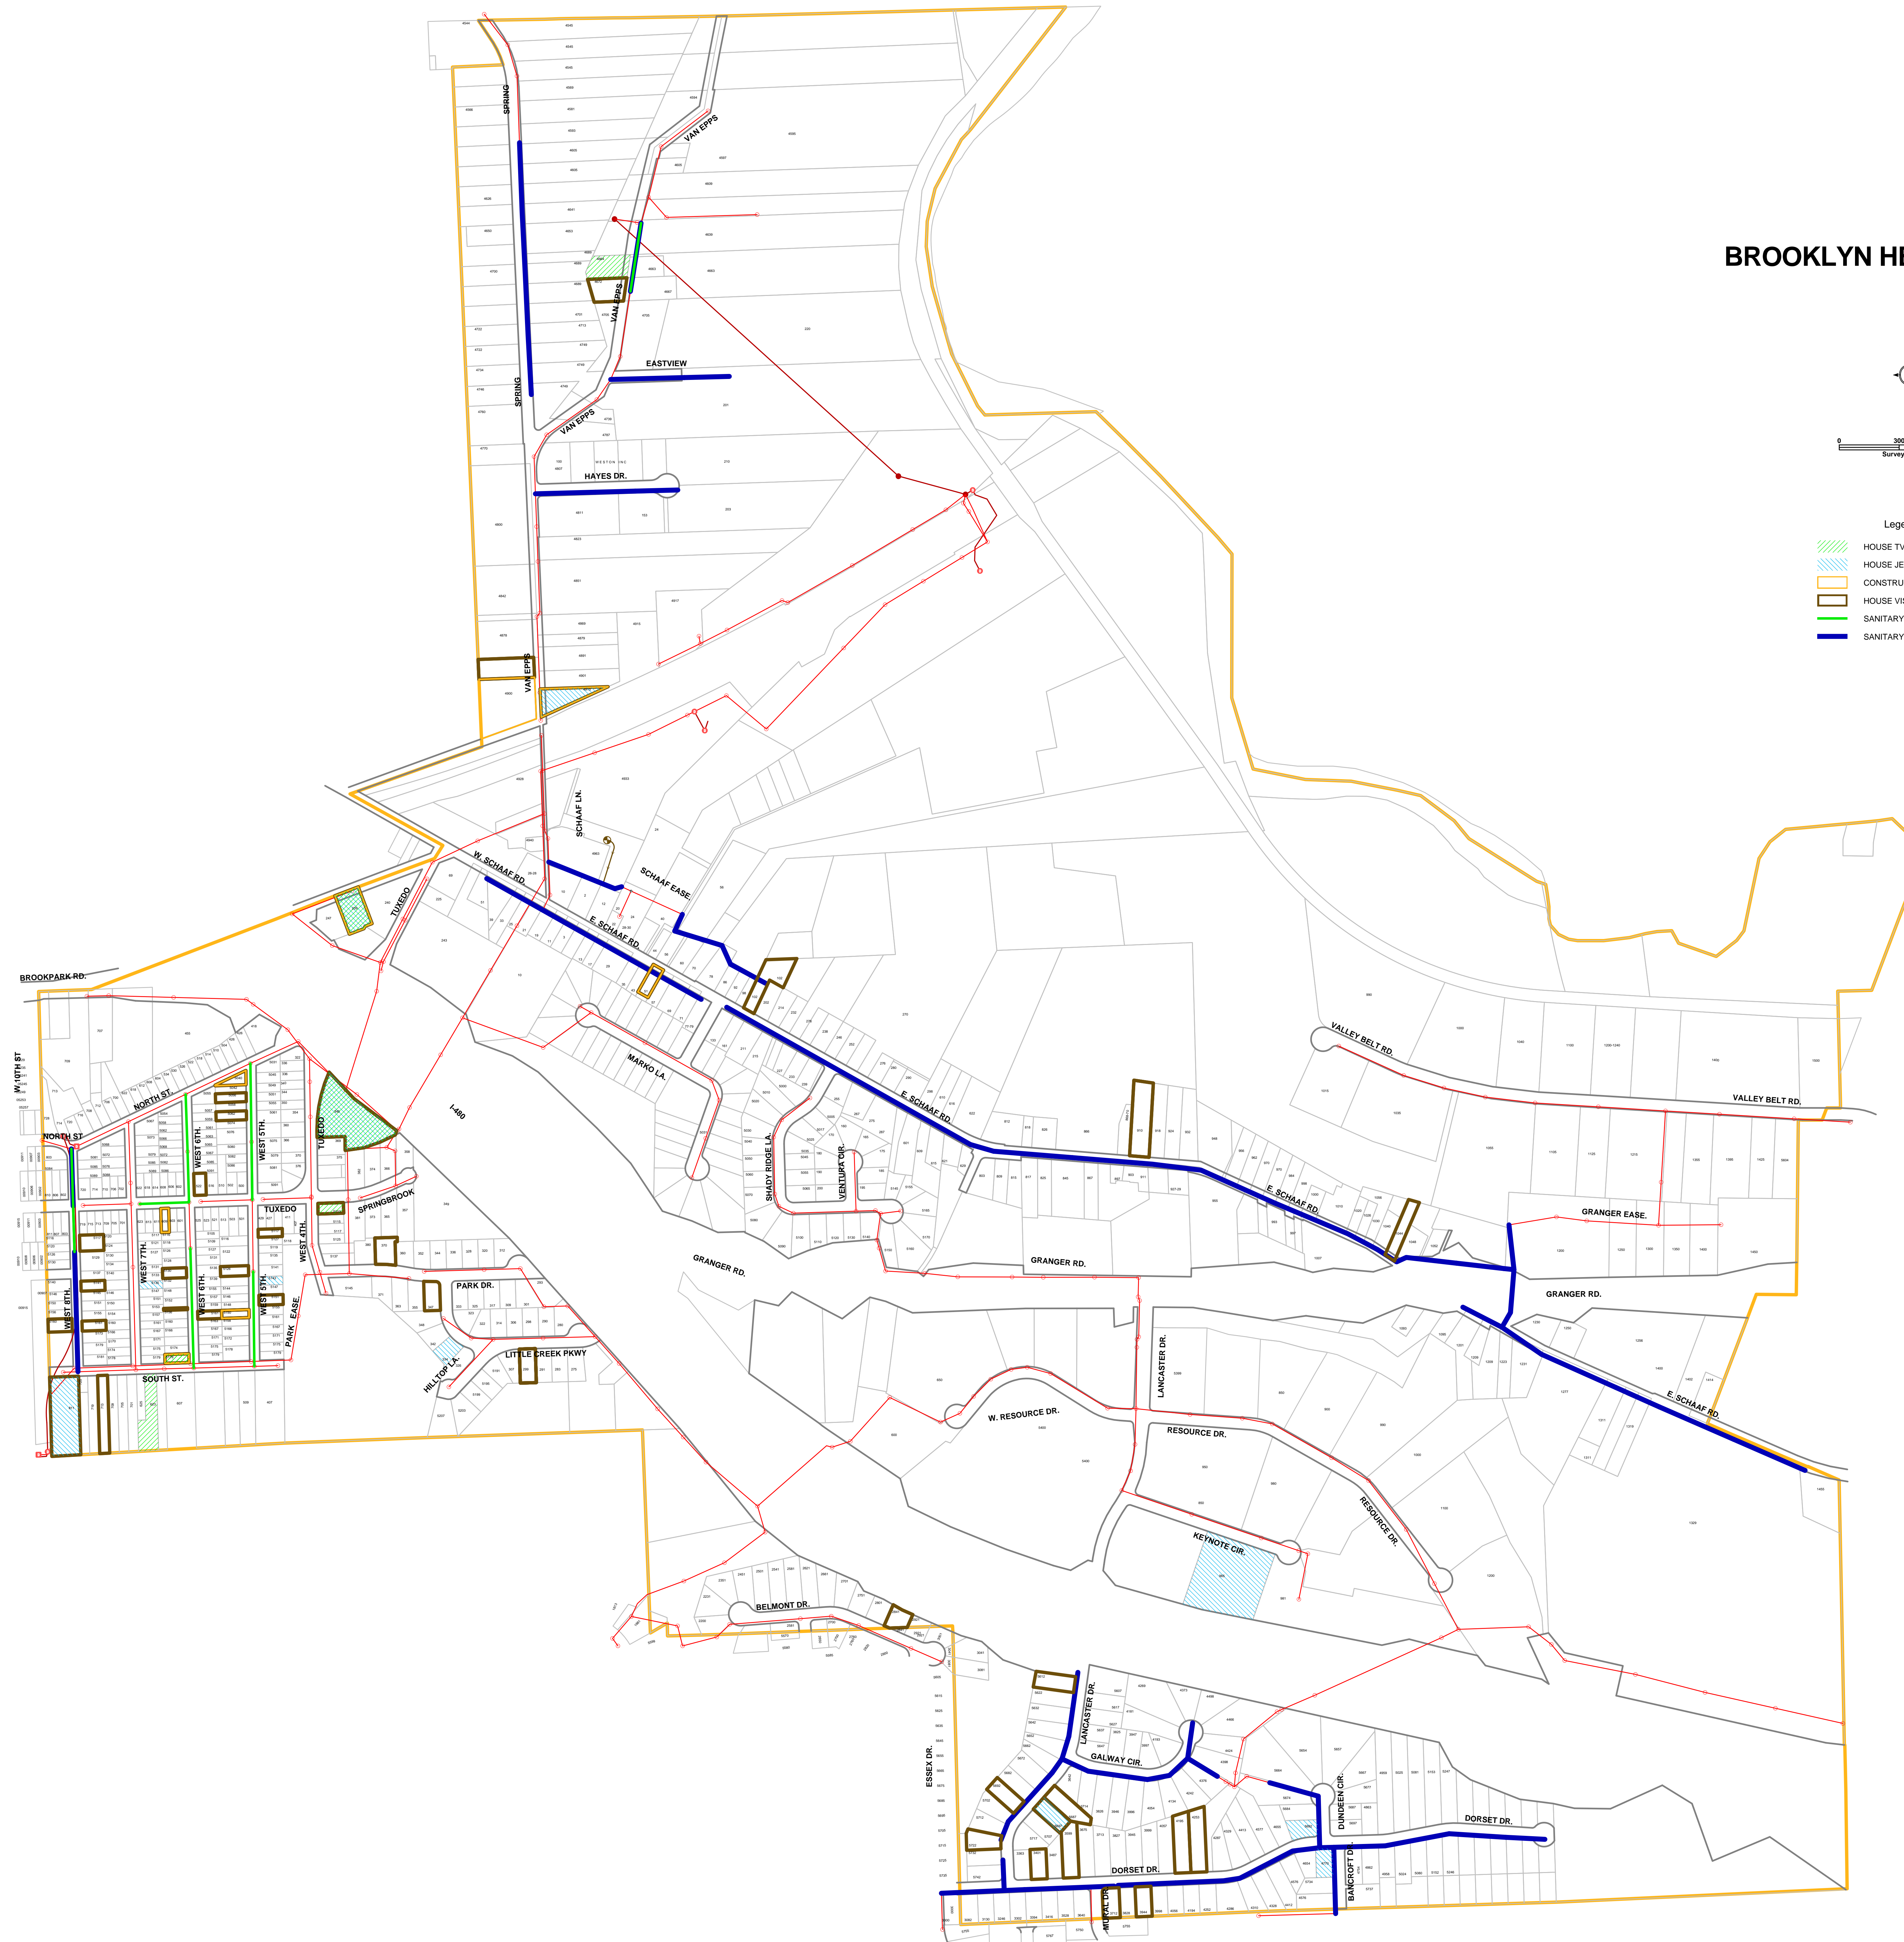

BROOKLYN HEIGHTS SERVICE MAP

- Legend
- ▨ HOUSE TV VISIT 2009
 - ▨ HOUSE JET VISIT 2009
 - ▨ CONSTRUCTION VISIT 2009
 - ▨ HOUSE VISIT 2009
 - ▨ SANITARY TV INSPECTED 2009
 - ▨ SANITARY JET CLEANED 2009

NOTE: THIS MAP IS FOR REVIEW PURPOSES ONLY. MAINLINES MAY HAVE BEEN JET CLEANED OR TV INSPECTED MULTIPLE TIMES OVER THE DATES SHOWN, THOUGH SYMBOLIZED ON THE MAP ONLY ONCE. ADDRESS RECORDS ARE POSSIBLY UNDER-REPRESENTED.