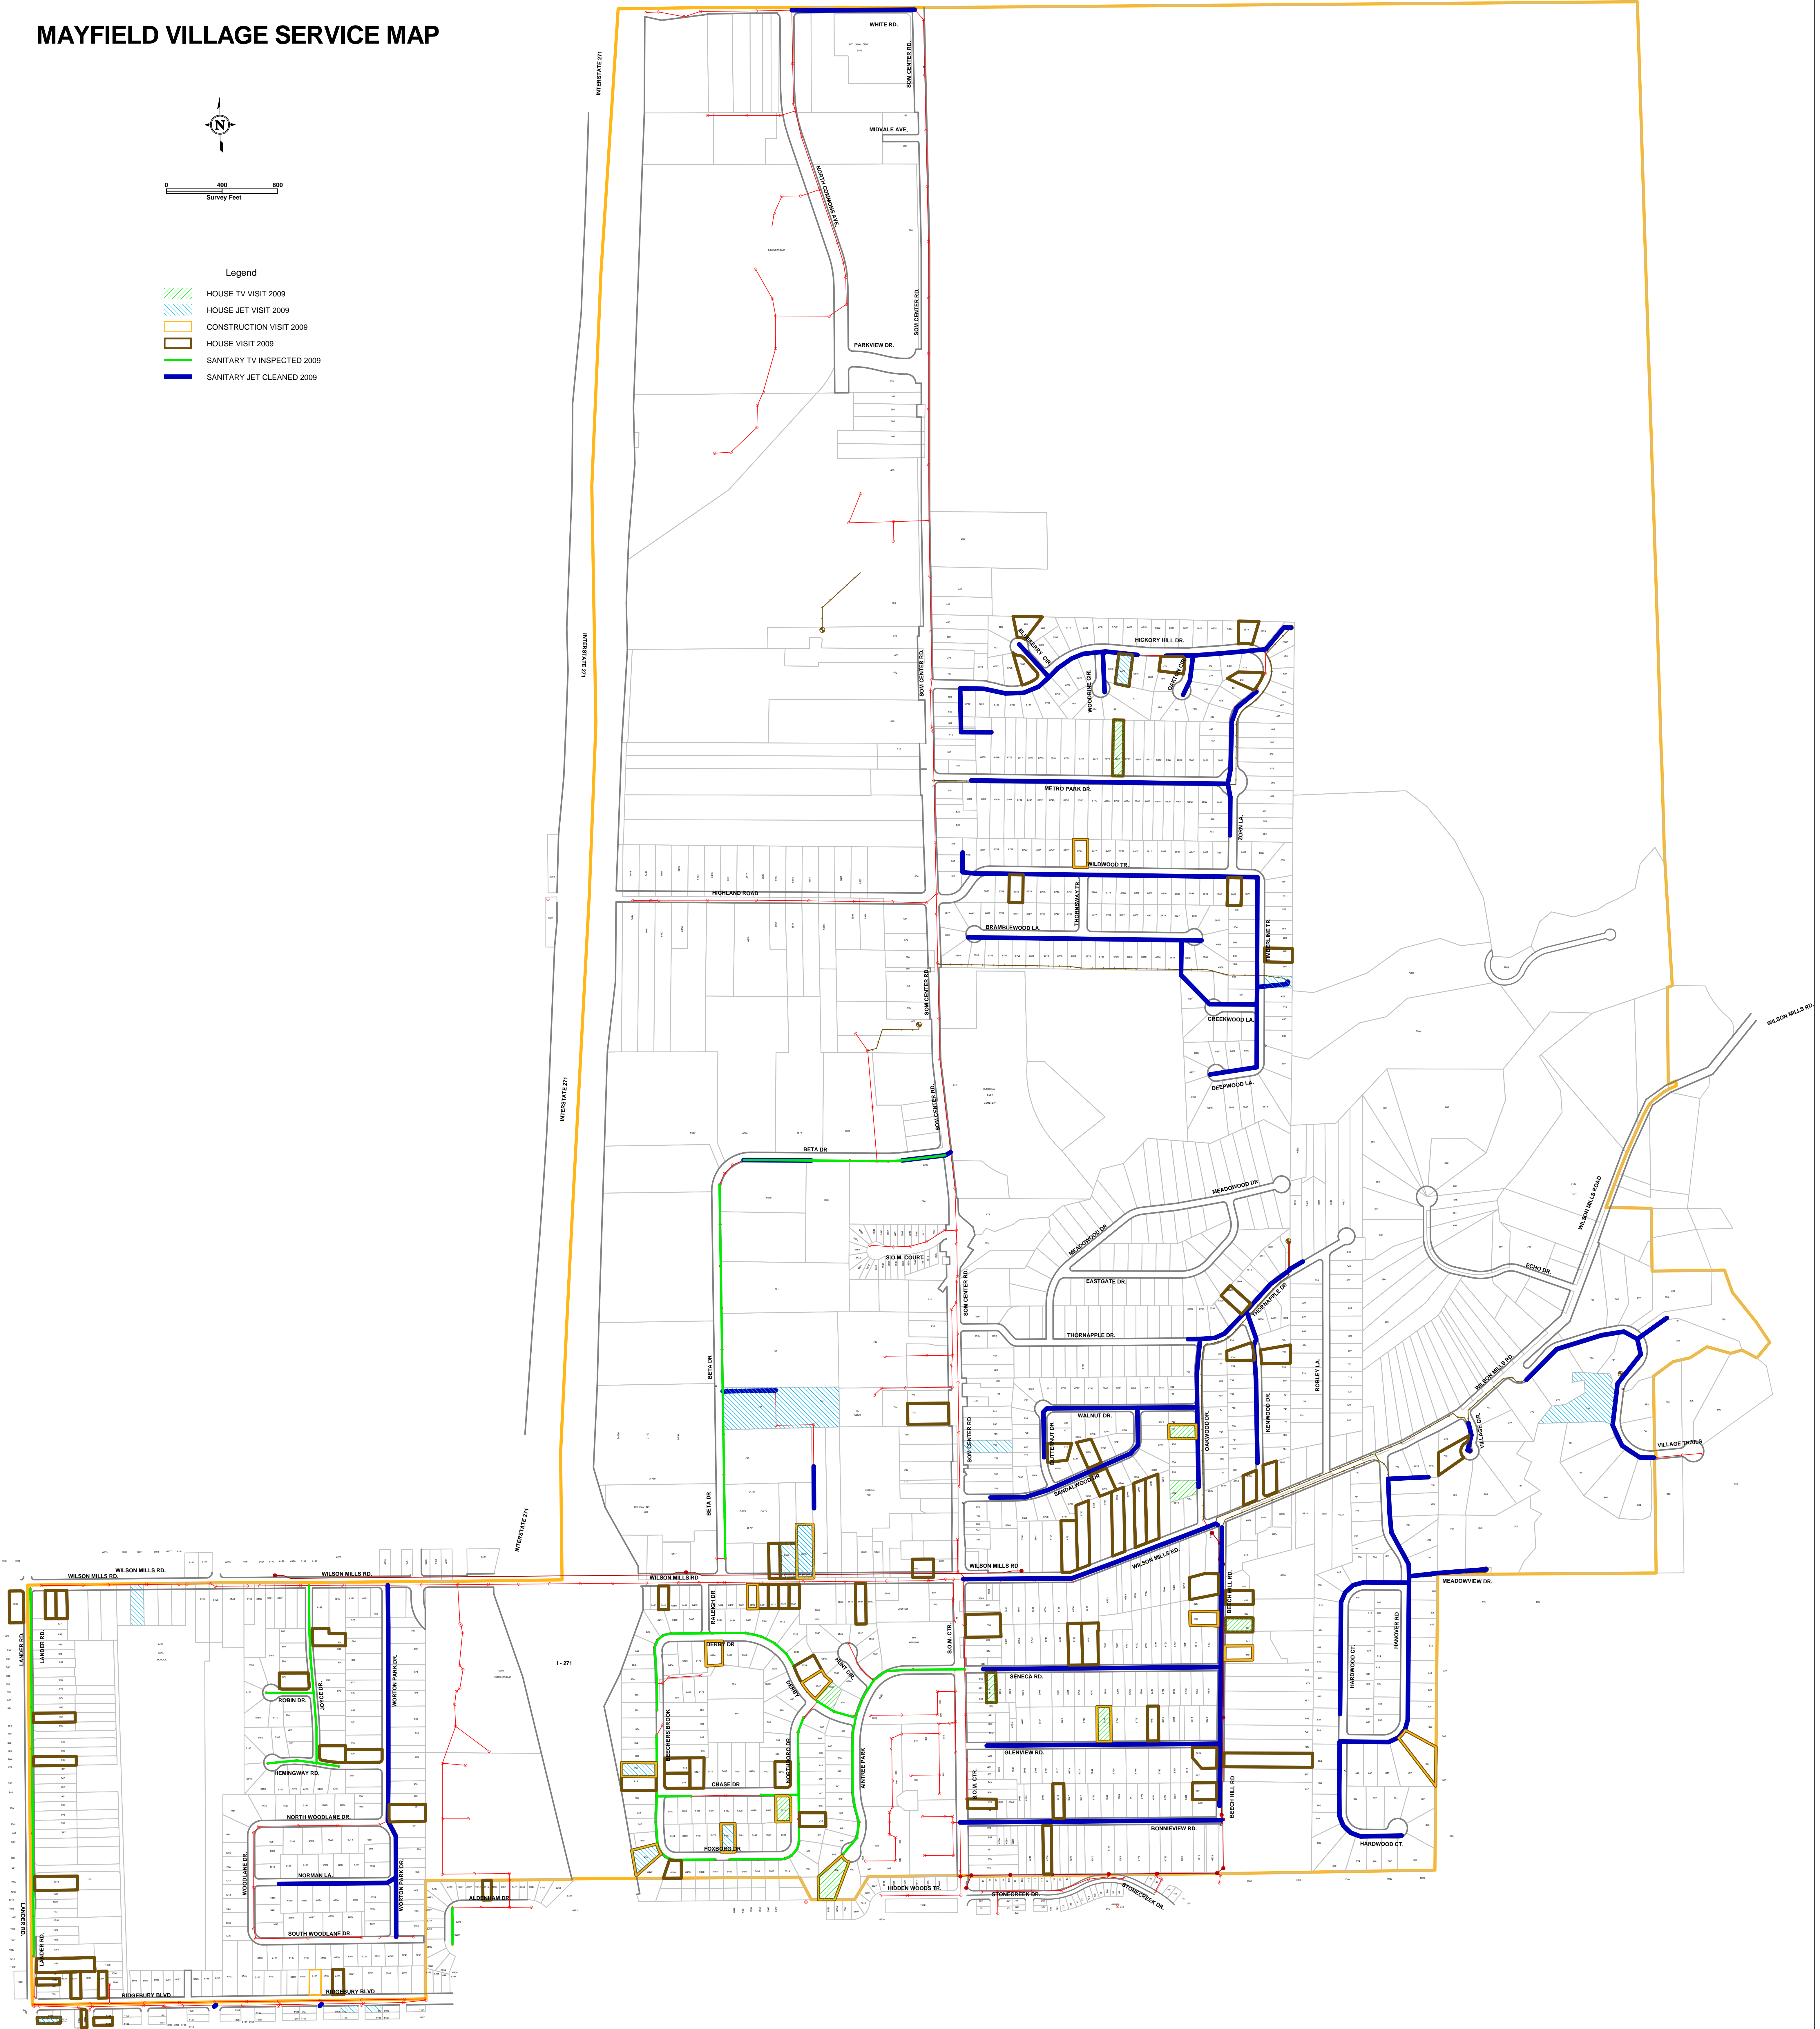

MAYFIELD VILLAGE SERVICE MAP

- Legend
- ▨ HOUSE TV VISIT 2009
 - ▨ HOUSE JET VISIT 2009
 - ▨ CONSTRUCTION VISIT 2009
 - HOUSE VISIT 2009
 - SANITARY TV INSPECTED 2009
 - SANITARY JET CLEANED 2009

NOTE: THIS MAP IS FOR REVIEW PURPOSES ONLY. MAINLINES MAY HAVE BEEN JET CLEANED OR TV INSPECTED MULTIPLE TIMES OVER THE DATES SHOWN, THOUGH SYMBOLIZED ON THE MAP ONLY ONCE. ADDRESS RECORDS ARE POSSIBLY UNDER-REPRESENTED.