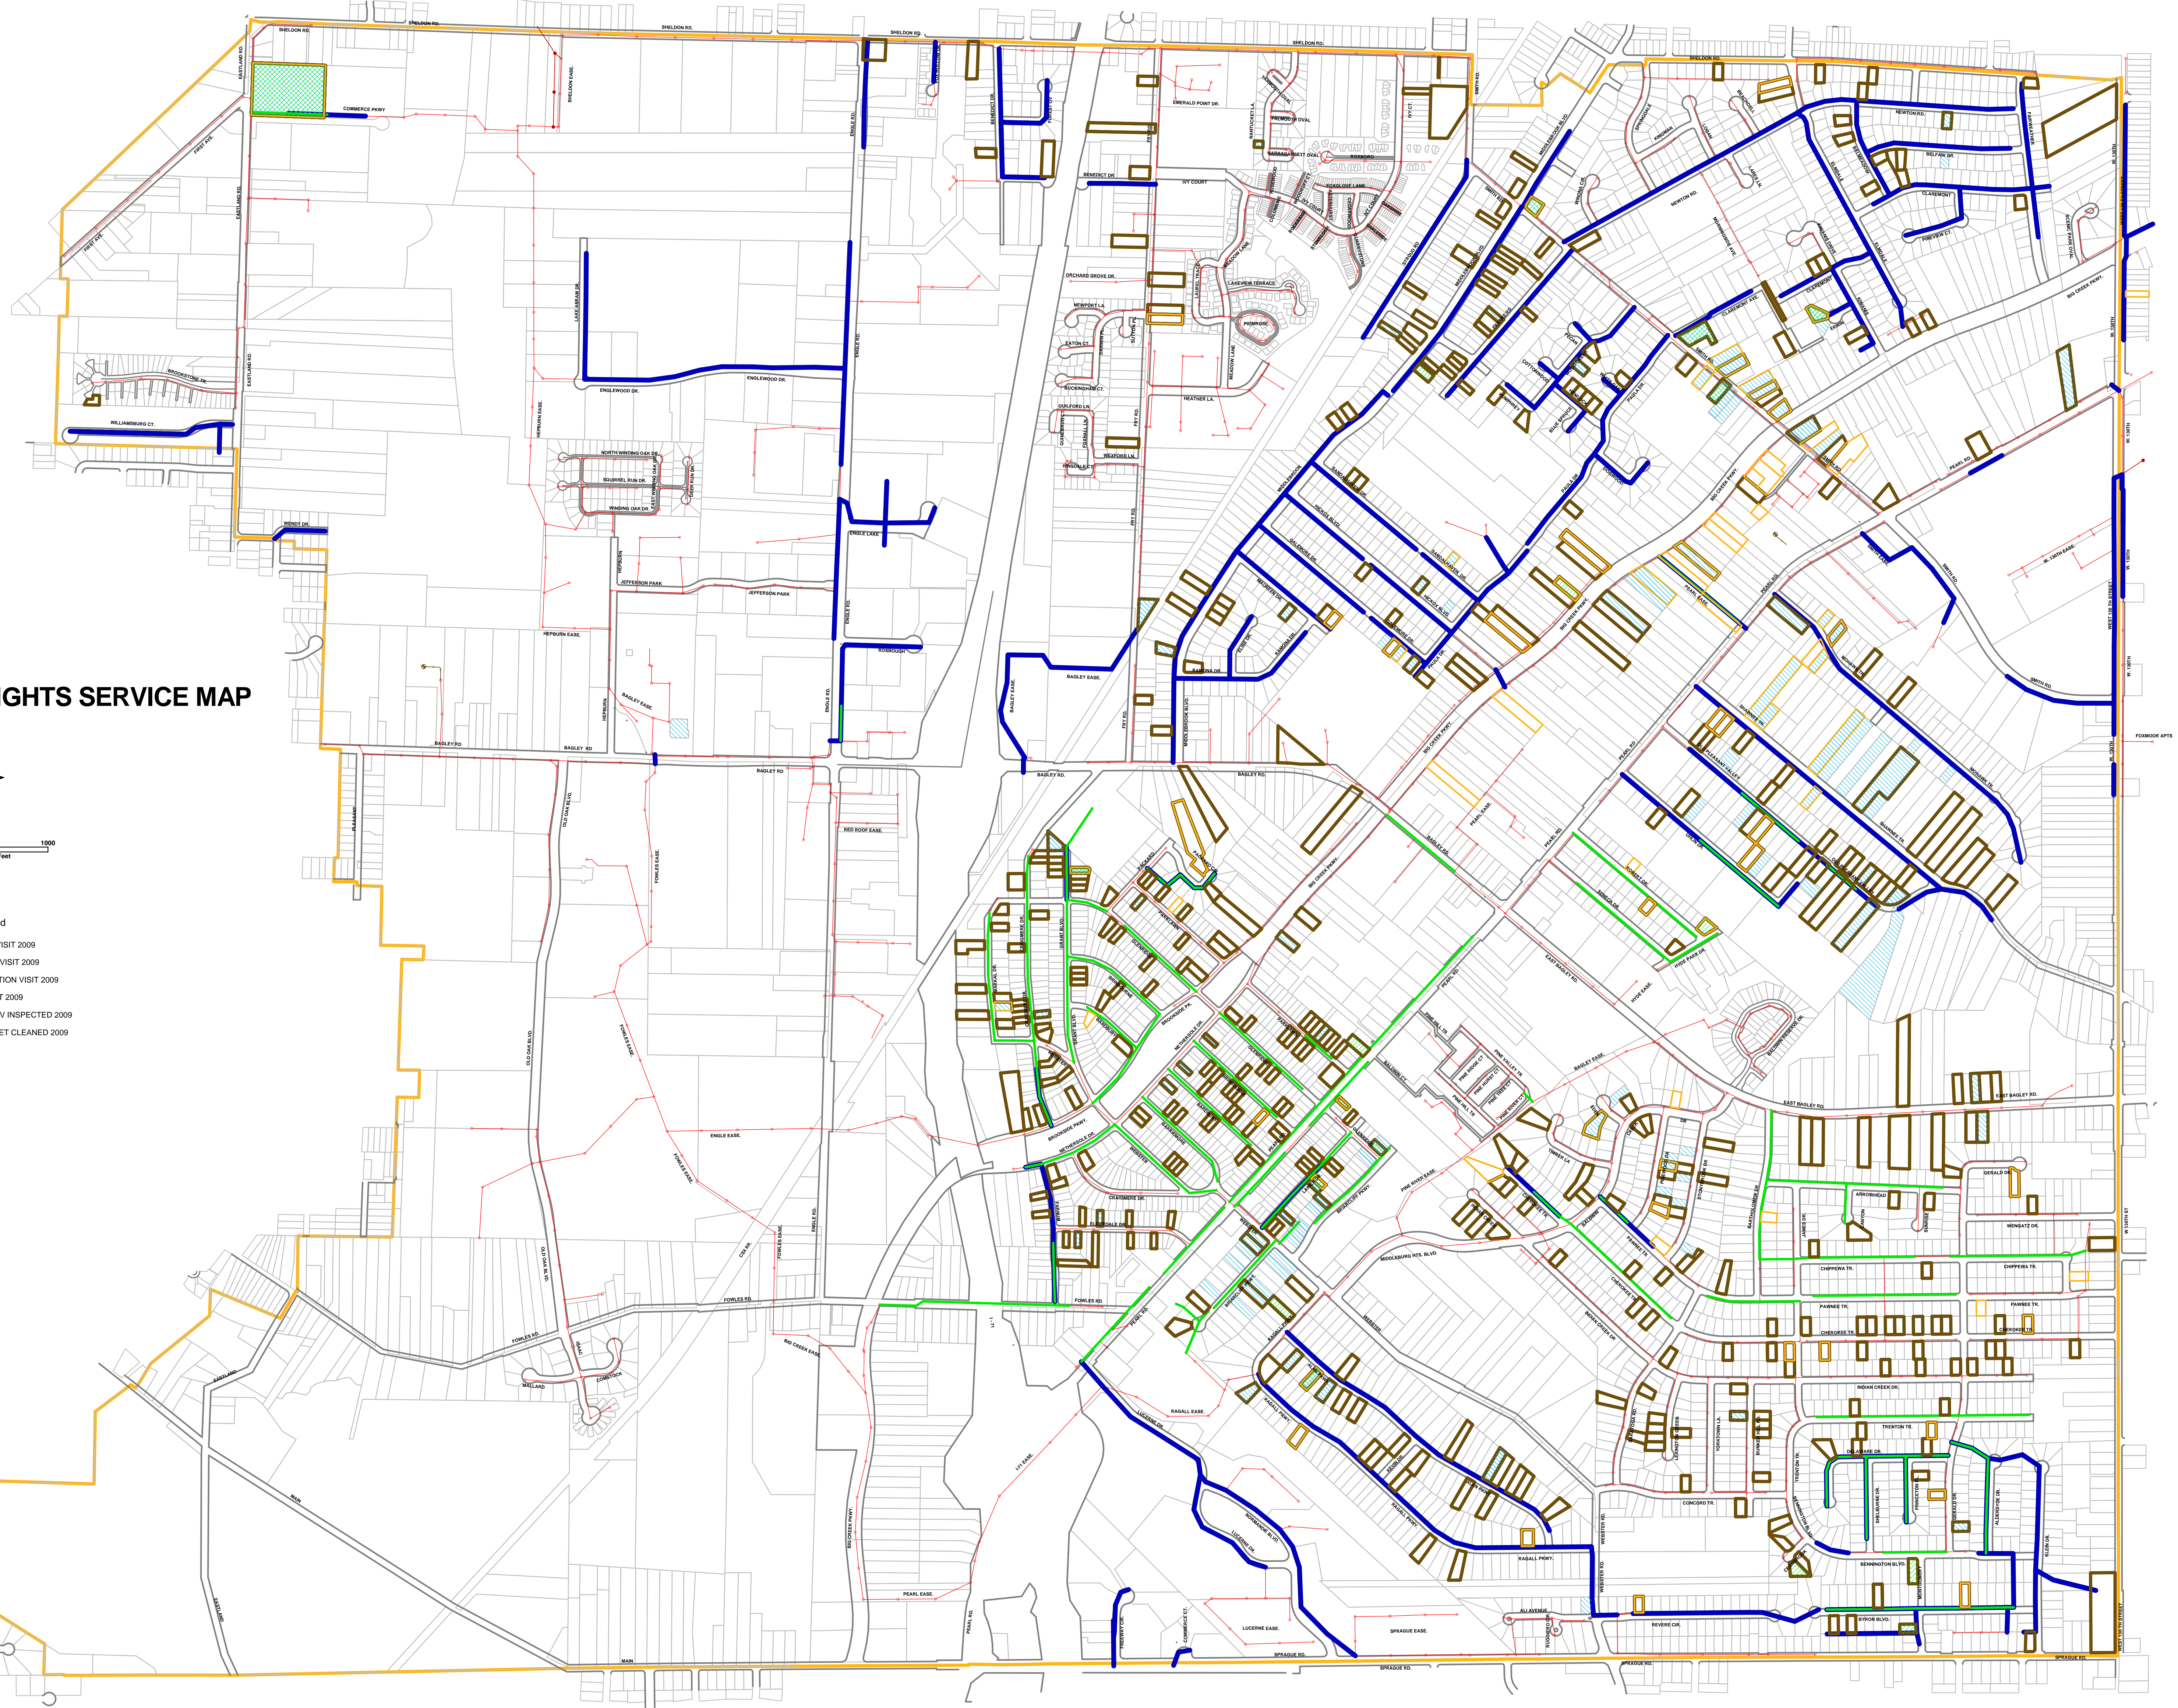

# MIDDLEBURG HEIGHTS SERVICE MAP

- Legend
- ▬ HOUSE TV VISIT 2009
  - ▬ HOUSE JET VISIT 2009
  - ▬ CONSTRUCTION VISIT 2009
  - ▬ HOUSE VISIT 2009
  - ▬ SANITARY TV INSPECTED 2009
  - ▬ SANITARY JET CLEANED 2009

NOTE: THIS MAP IS FOR REVIEW PURPOSES ONLY. MAINLINES MAY HAVE BEEN JET CLEANED OR TV INSPECTED MULTIPLE TIMES OVER THE DATES SHOWN, THOUGH SYMBOLIZED ON THE MAP ONLY ONCE. ADDRESS RECORDS ARE POSSIBLY UNDER-REPRESENTED.