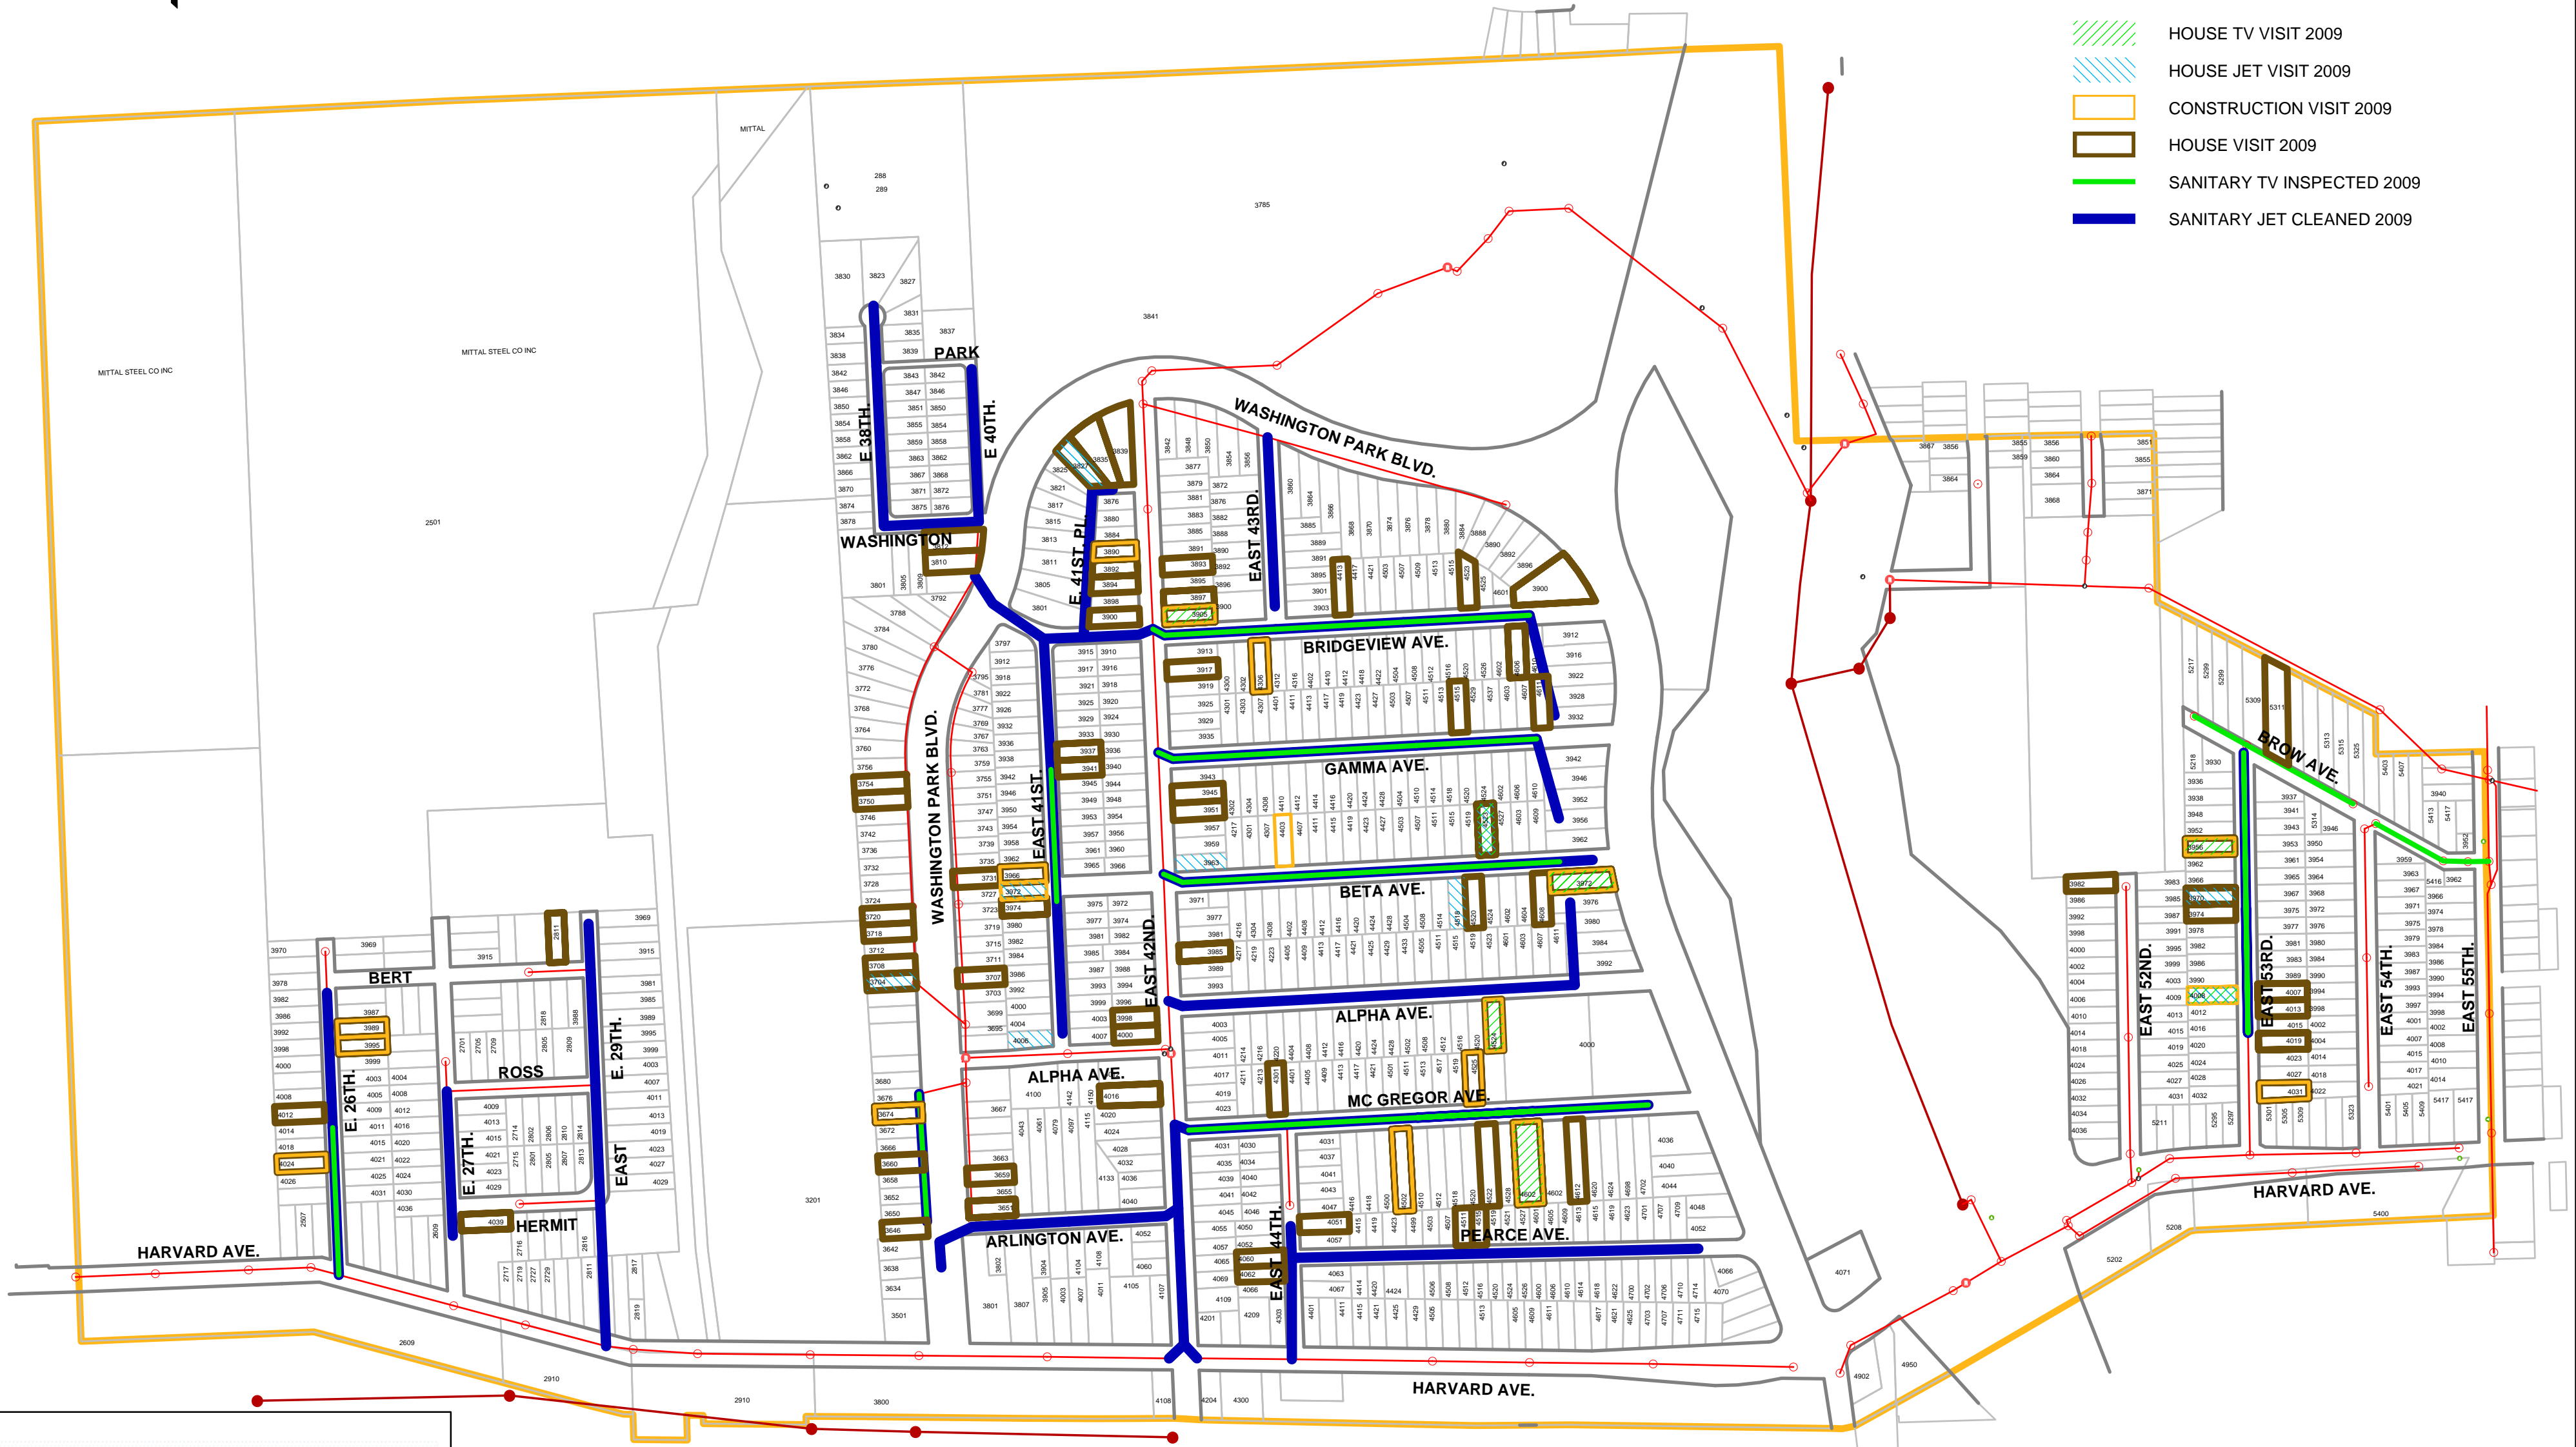

NEWBURGH HEIGHTS SERVICE MAP

Legend

- HOUSE TV VISIT 2009
- HOUSE JET VISIT 2009
- CONSTRUCTION VISIT 2009
- HOUSE VISIT 2009
- SANITARY TV INSPECTED 2009
- SANITARY JET CLEANED 2009

CUYAHOGA COUNTY
SANITARY ENGINEER
ROBERT C. KLAIBER Jr., P.E., P.S.

NOTE: THIS MAP IS FOR REVIEW PURPOSES ONLY. MAINLINES MAY HAVE BEEN JET CLEANED OR TV INSPECTED MULTIPLE TIMES OVER THE DATES SHOWN, THOUGH SYMBOLIZED ON THE MAP ONLY ONCE. ADDRESS RECORDS ARE POSSIBLY UNDER-REPRESENTED.