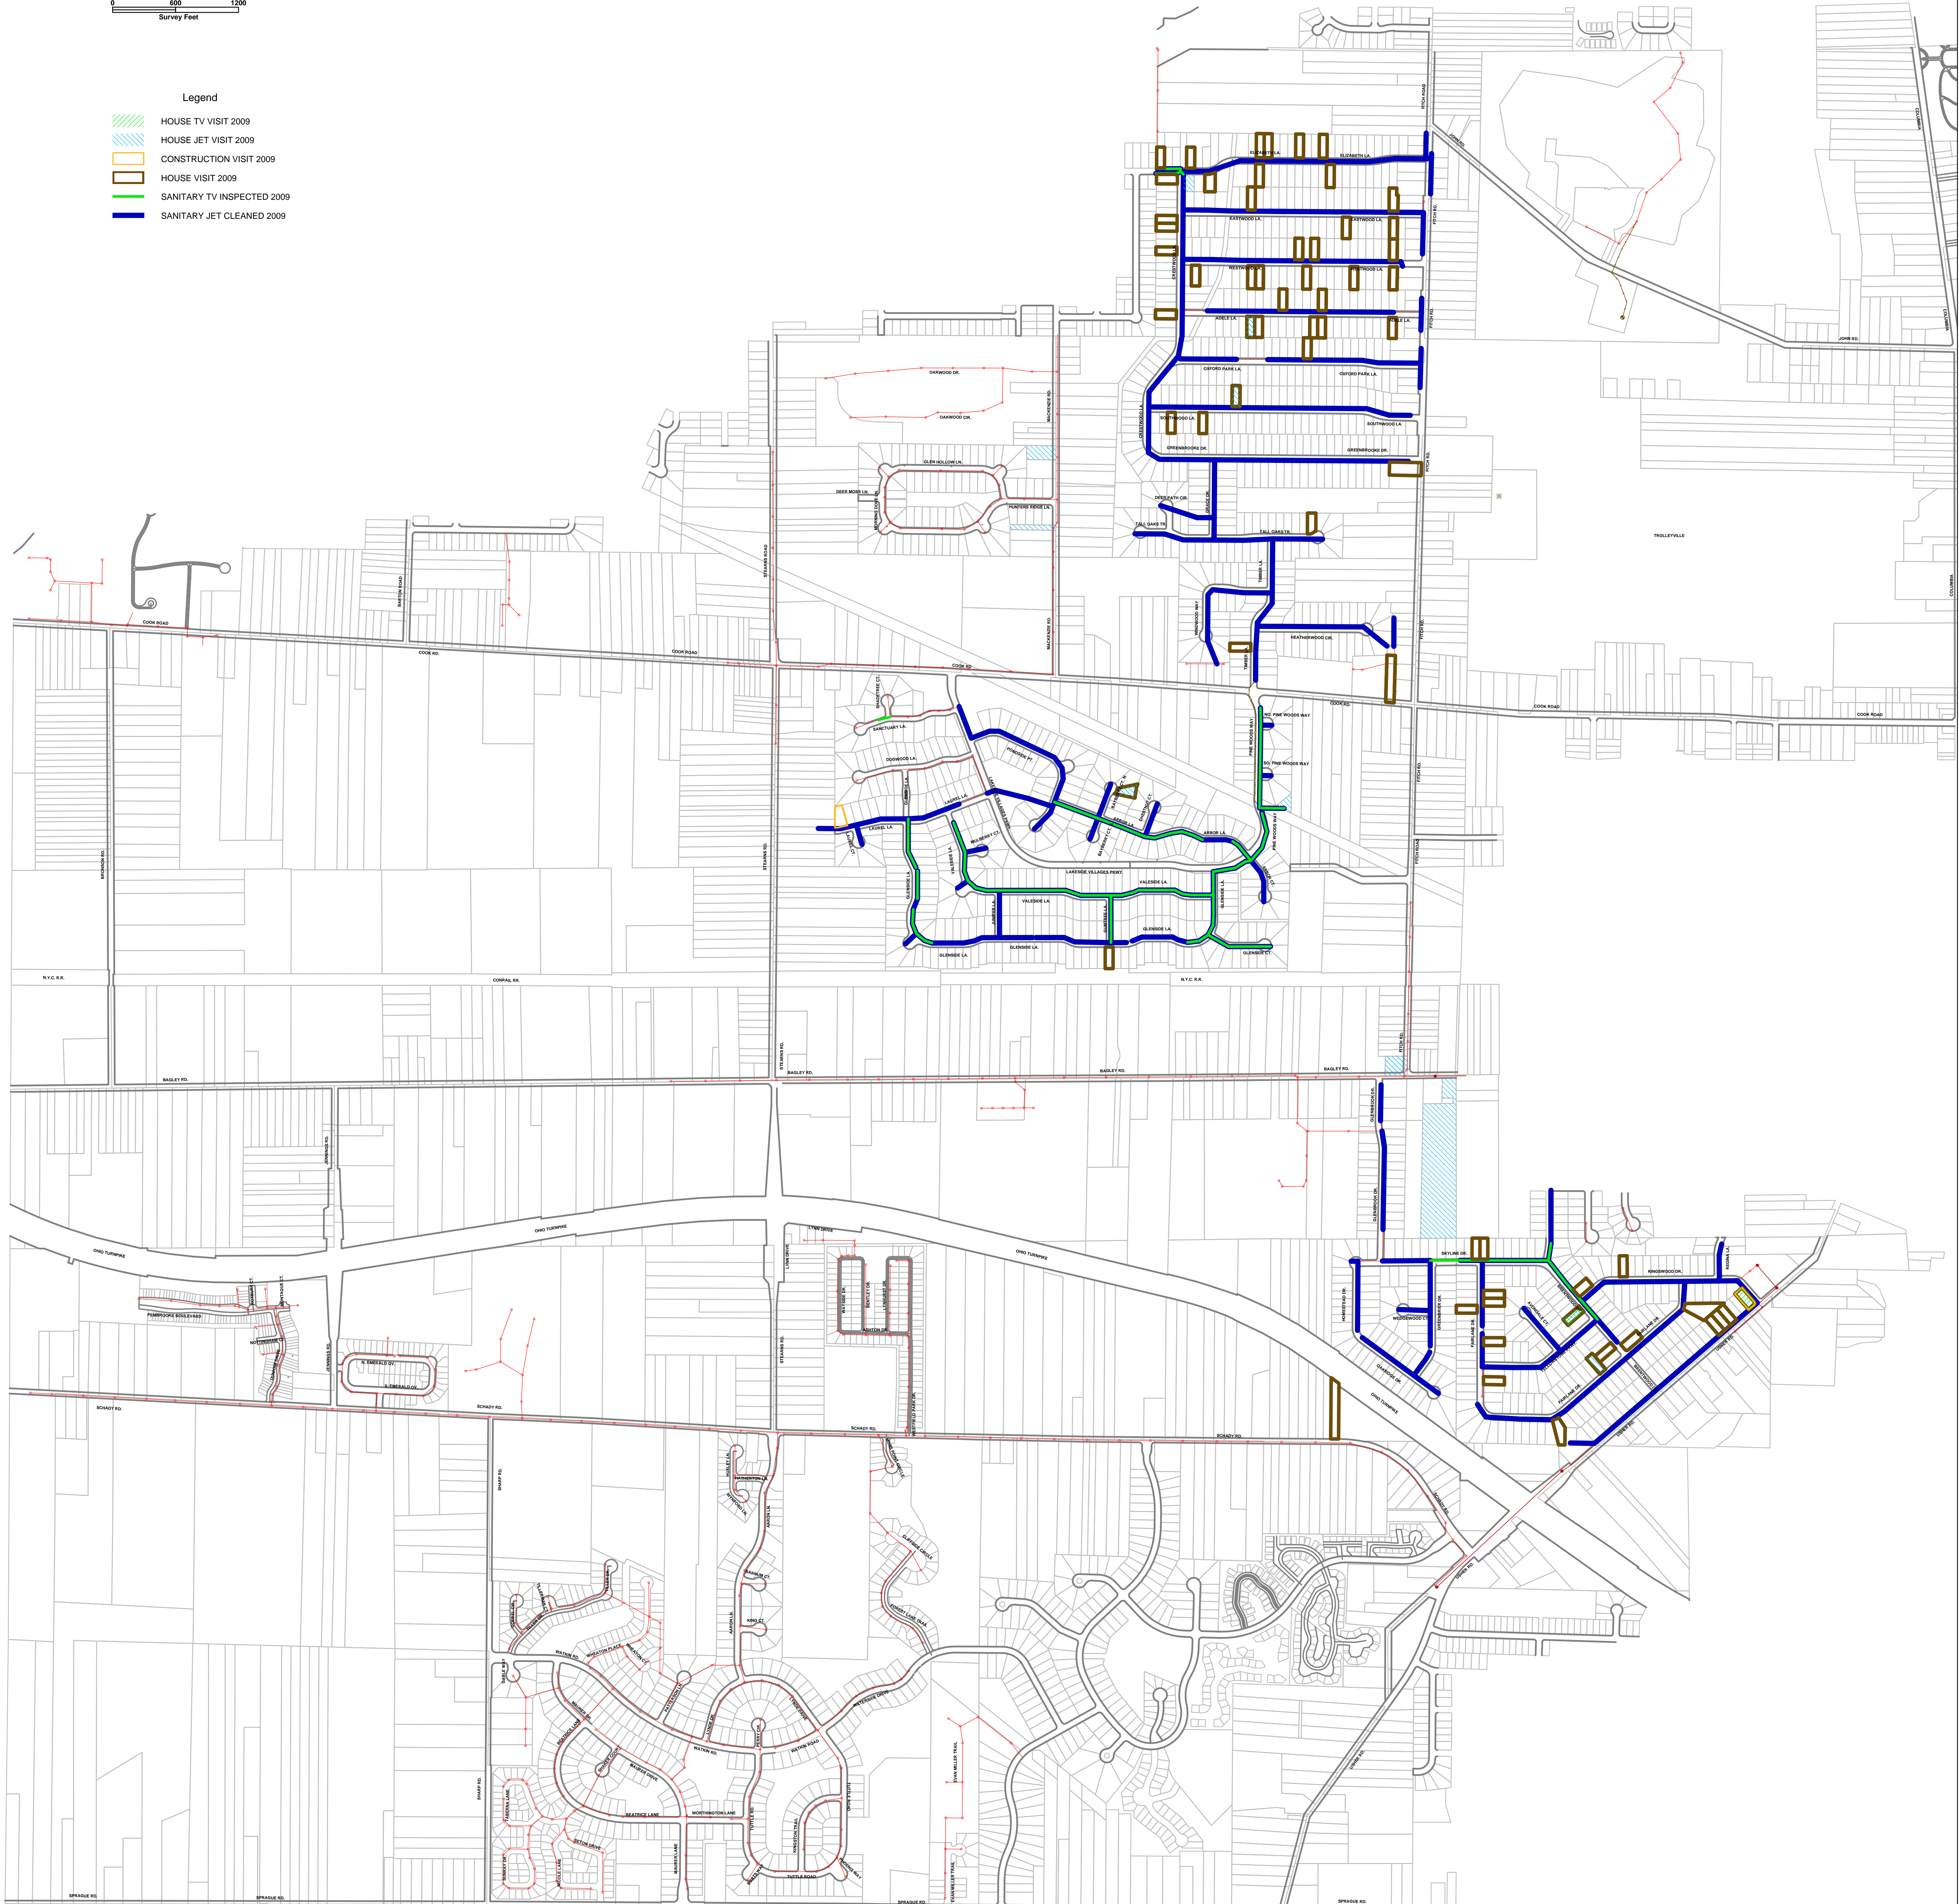

OLMSTED TOWNSHIP SERVICE MAP

- Legend
- HOUSE TV VISIT 2009
 - HOUSE JET VISIT 2009
 - CONSTRUCTION VISIT 2009
 - HOUSE VISIT 2009
 - SANITARY TV INSPECTED 2009
 - SANITARY JET CLEANED 2009

NOTE: THIS MAP IS FOR REVIEW PURPOSES ONLY. MAINLINES MAY HAVE BEEN JET CLEANED OR TV INSPECTED MULTIPLE TIMES OVER THE DATES SHOWN, THOUGH SYMBOLIZED ON THE MAP ONLY ONCE. ADDRESS RECORDS ARE POSSIBLY UNDER-REPRESENTED.