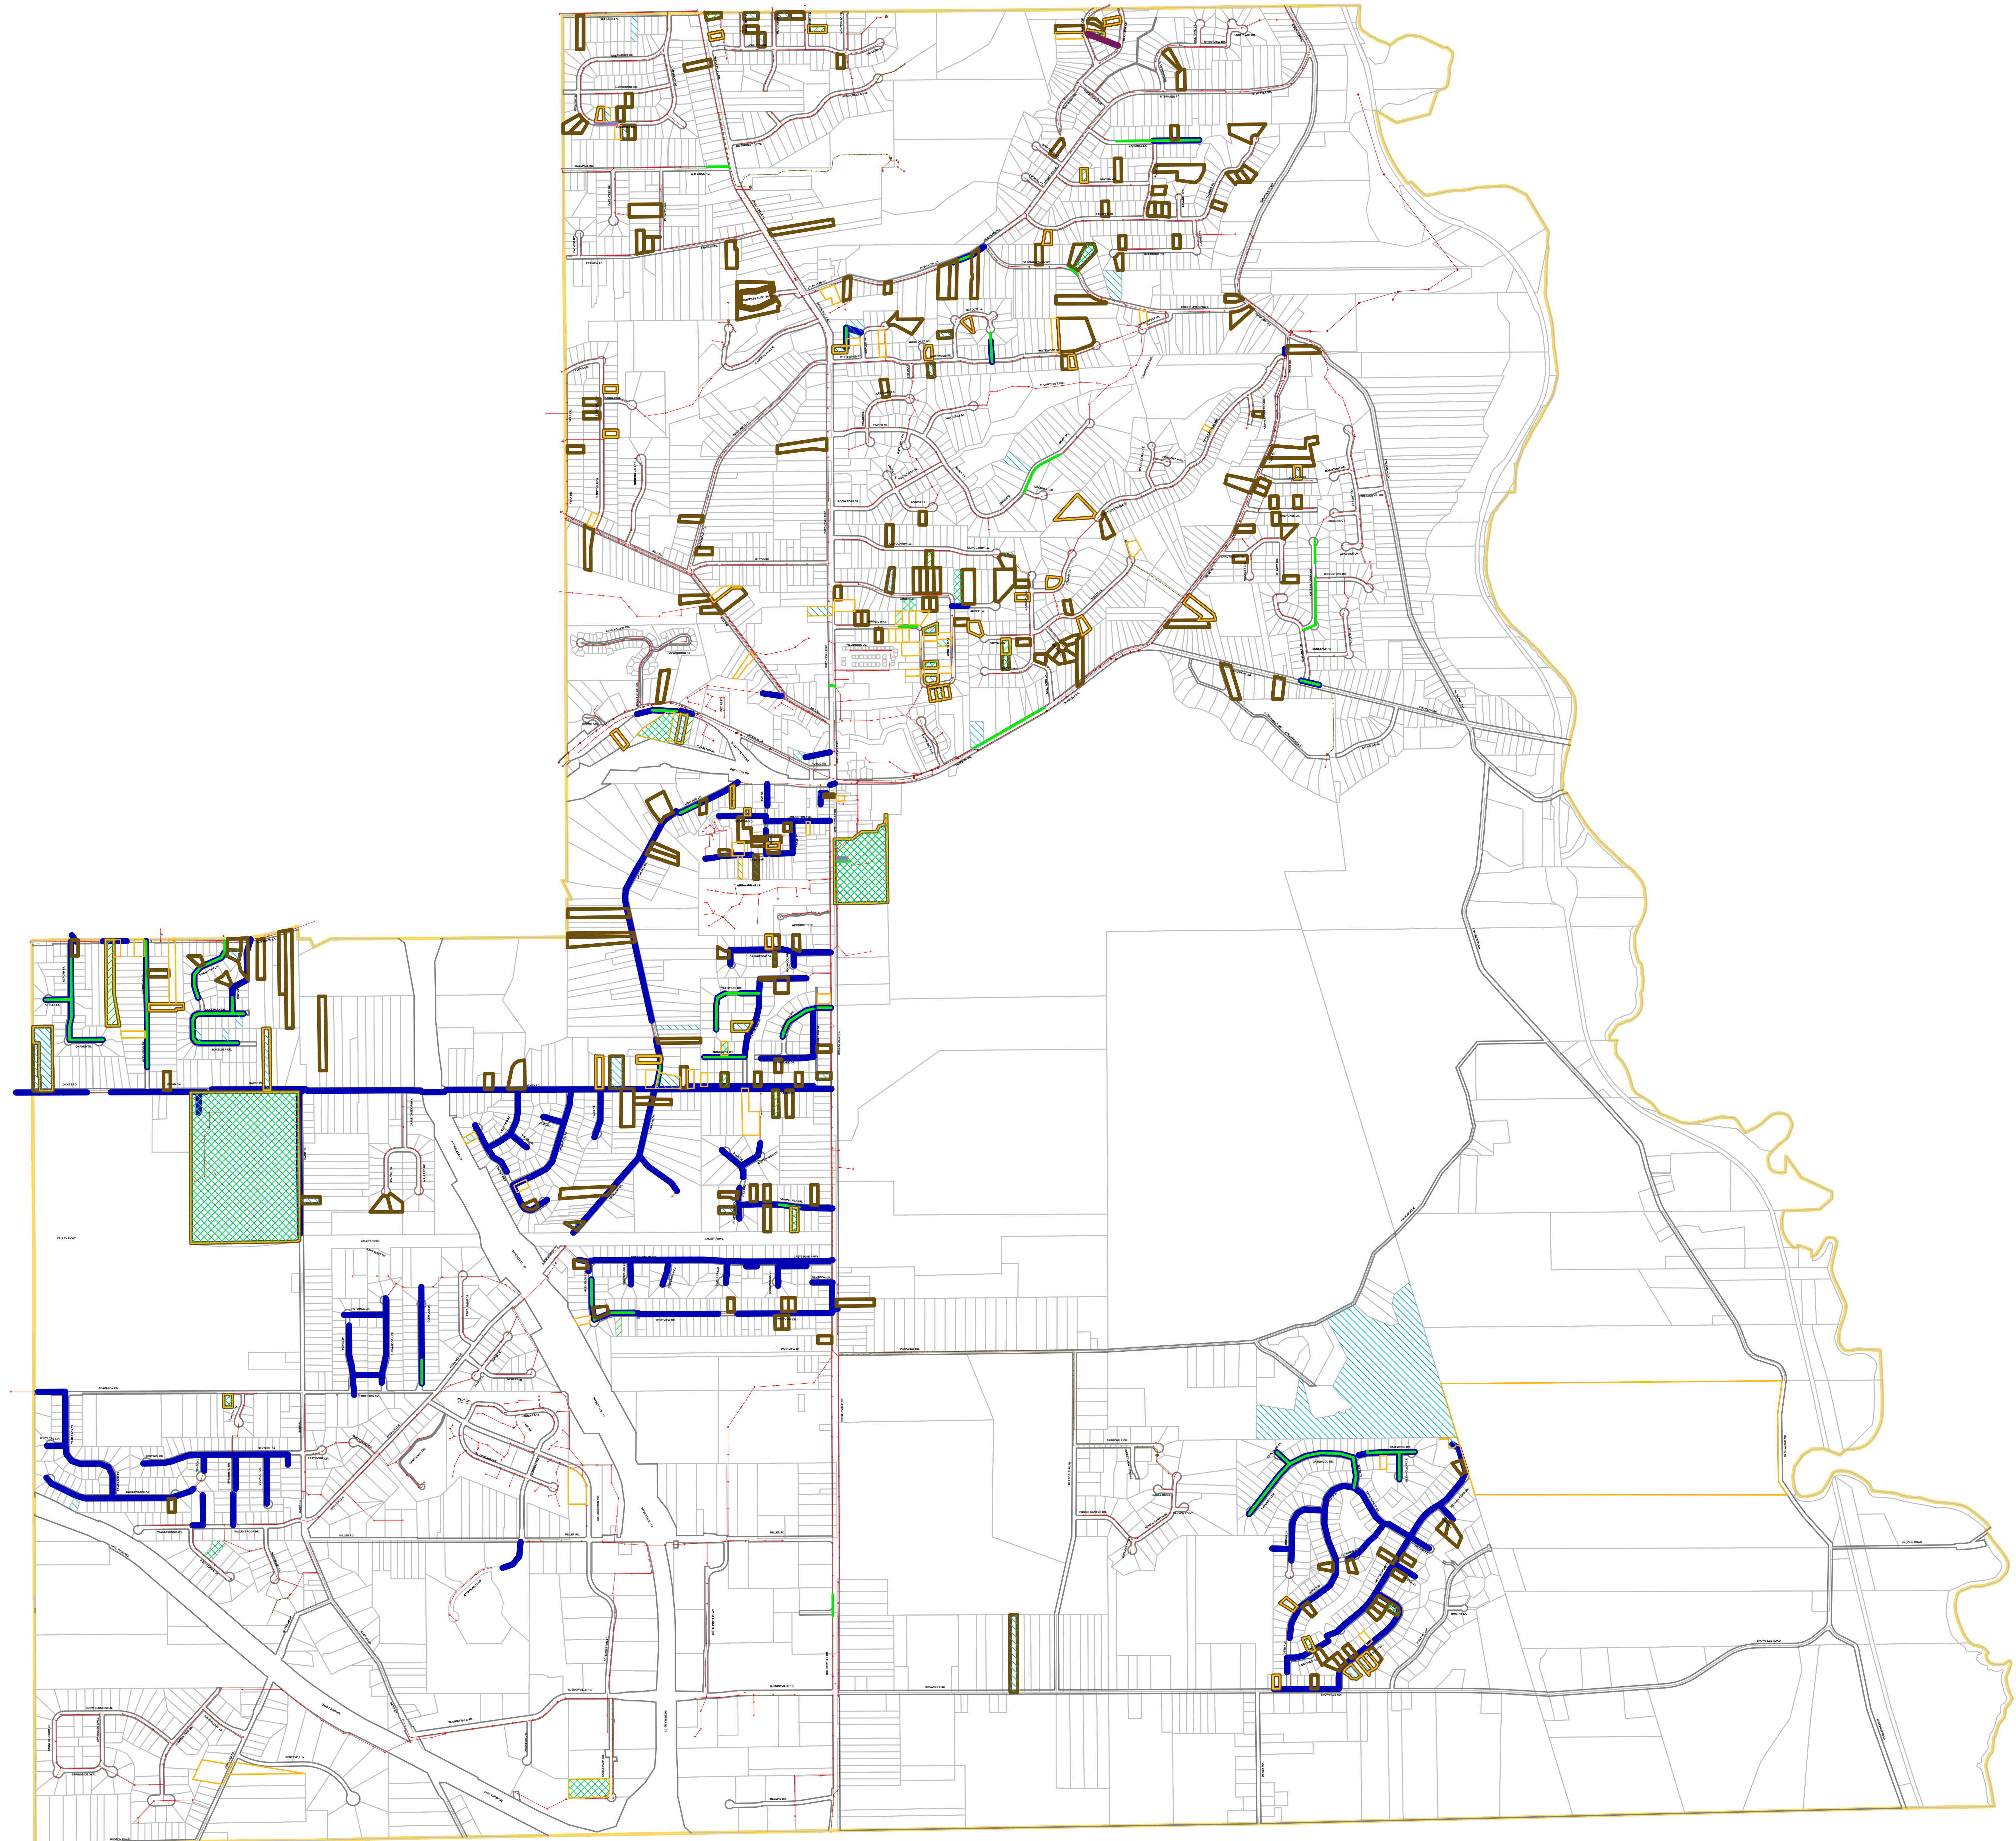

BRECKSVILLE SERVICE MAP

2010

0 500 1000
Survey Feet

Legend

-  LATERAL TV VISIT
-  LATERAL JET VISIT
-  CONSTRUCTION VISIT
-  HOUSE VISIT
-  SANITARY TV INSPECTED
-  SANITARY JET CLEANED
-  SANITARY MANHOLES
-  SANITARY MAINS
-  STORM TV INSPECTED
-  STORM JET CLEANED
-  PARCELS
-  MUNICIPALITY

NOTE: THIS MAP IS FOR REVIEW PURPOSES ONLY. MAINLINES MAY HAVE BEEN JET CLEANED OR TV INSPECTED MULTIPLE TIMES OVER THE DATES SHOWN, THOUGH SYMBOLIZED ON THE MAP ONLY ONCE. ADDRESS RECORDS ARE POSSIBLY UNDER-REPRESENTED.