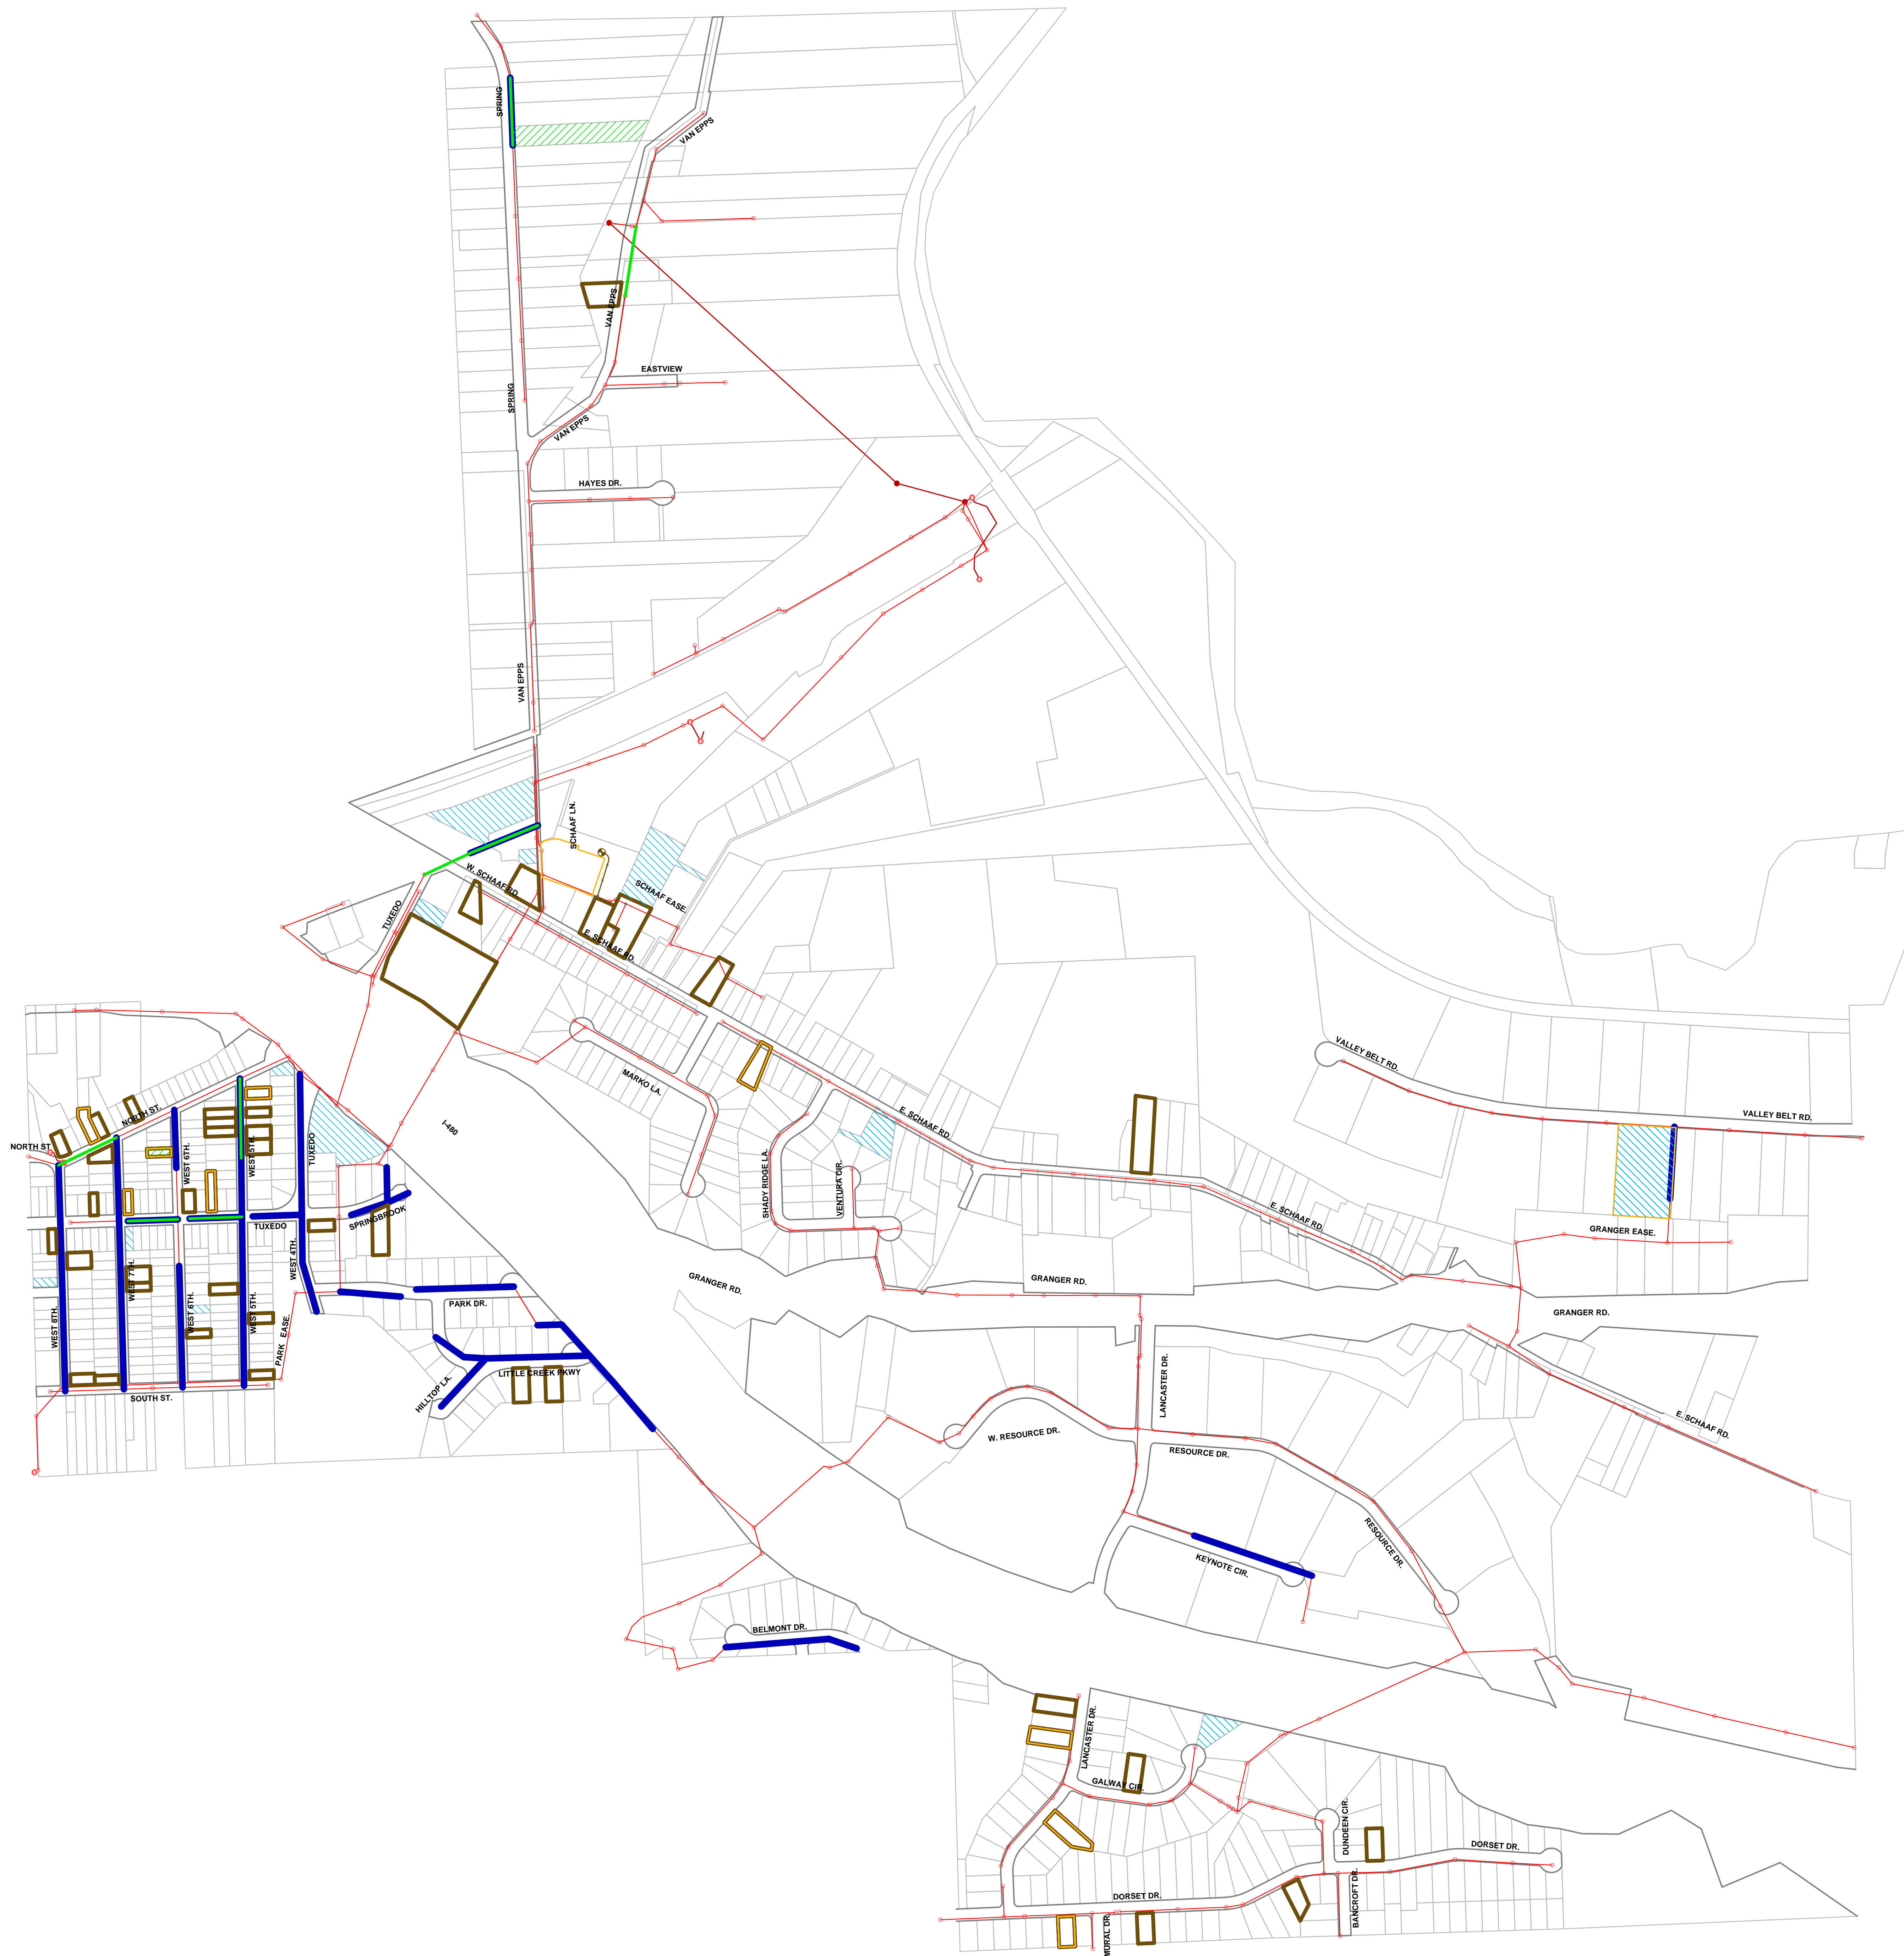

BROOKLYN HEIGHTS SERVICE MAP

2010

Legend

- LATERAL TV VISIT
- LATERAL JET VISIT
- CONSTRUCTION VISIT
- HOUSE VISIT
- SANITARY TV INSPECTED
- SANITARY JET CLEANED
- SANITARY MANHOLES
- SANITARY MAINS
- PARCELS

NOTE: THIS MAP IS FOR REVIEW PURPOSES ONLY. MAINLINES MAY HAVE BEEN JET CLEANED OR TV INSPECTED MULTIPLE TIMES OVER THE DATES SHOWN, THOUGH SYMBOLIZED ON THE MAP ONLY ONCE. ADDRESS RECORDS ARE POSSIBLY UNDER-REPRESENTED.