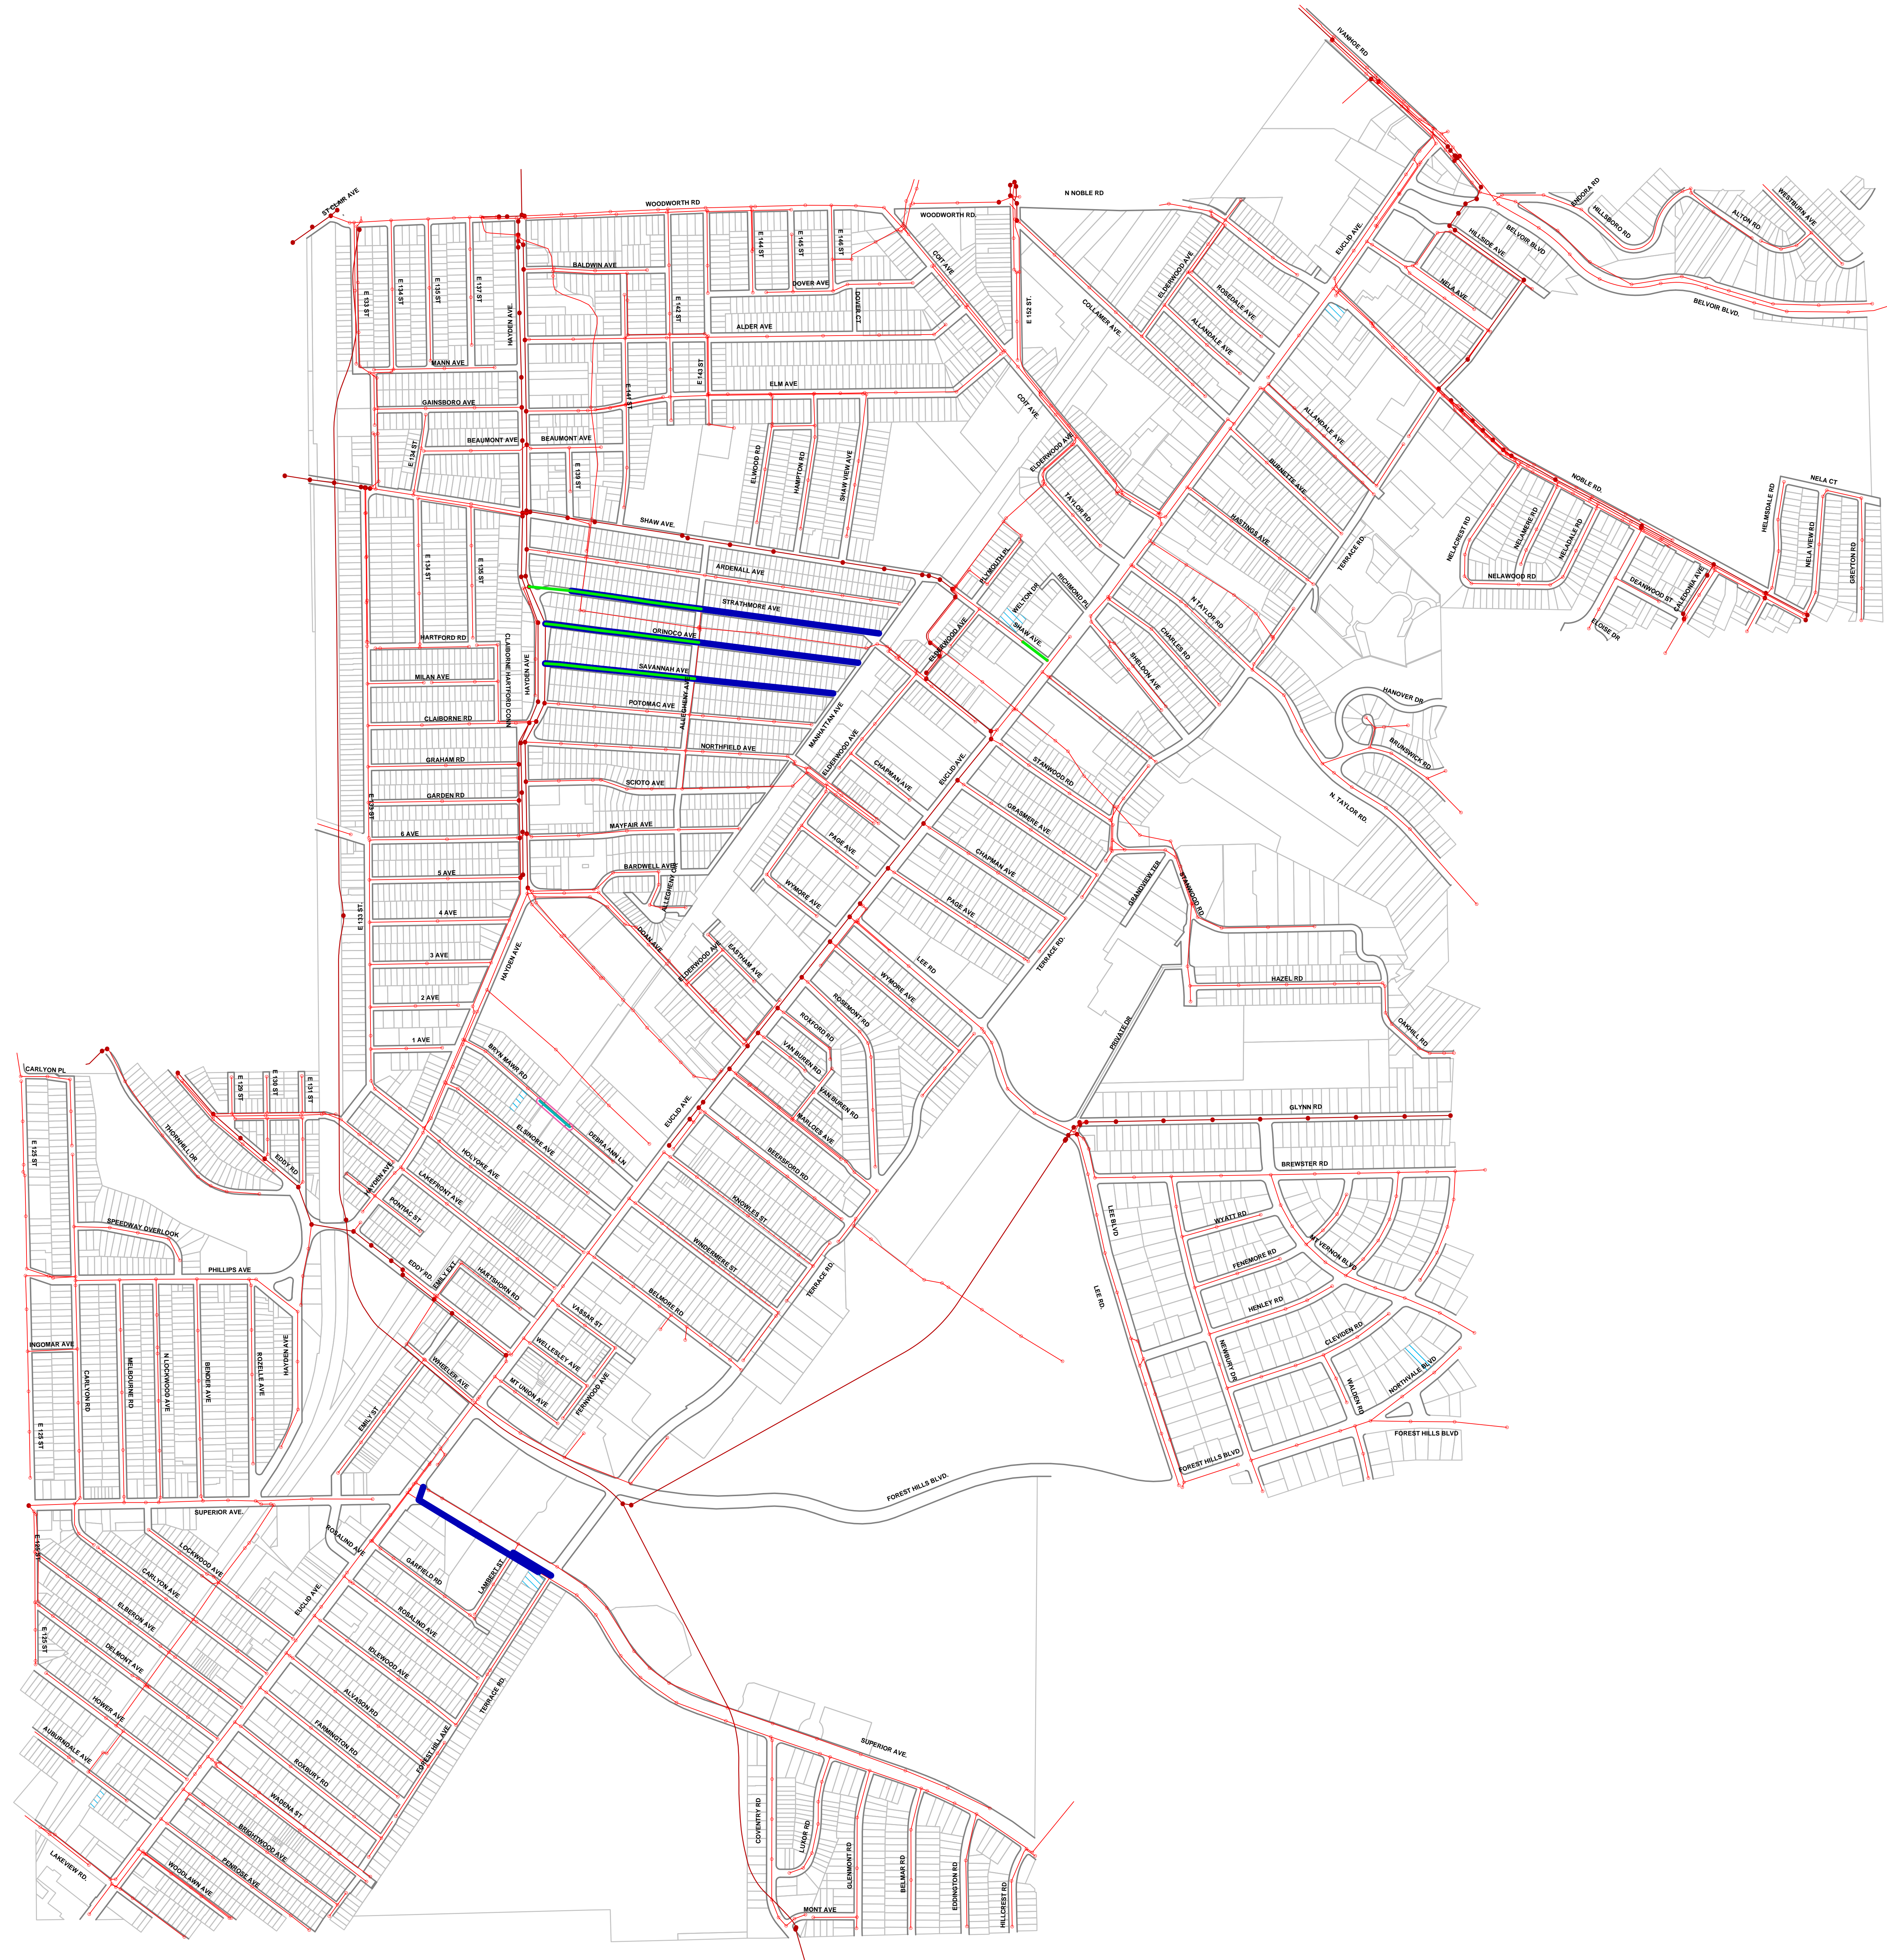

EAST CLEVELAND SERVICE MAP

2010

Legend

-  LATERAL JET VISIT
-  SANITARY TV INSPECTED
-  SANITARY JET CLEANED
-  SANITARY MANHOLES
-  SANITARY MAINS
-  STORM TV INSPECTED
-  PARCELS

NOTE: THIS MAP IS FOR REVIEW PURPOSES ONLY. MAINLINES MAY HAVE BEEN JET CLEANED OR TV INSPECTED MULTIPLE TIMES OVER THE DATES SHOWN, THOUGH SYMBOLIZED ON THE MAP ONLY ONCE. ADDRESS RECORDS ARE POSSIBLY UNDER-REPRESENTED.