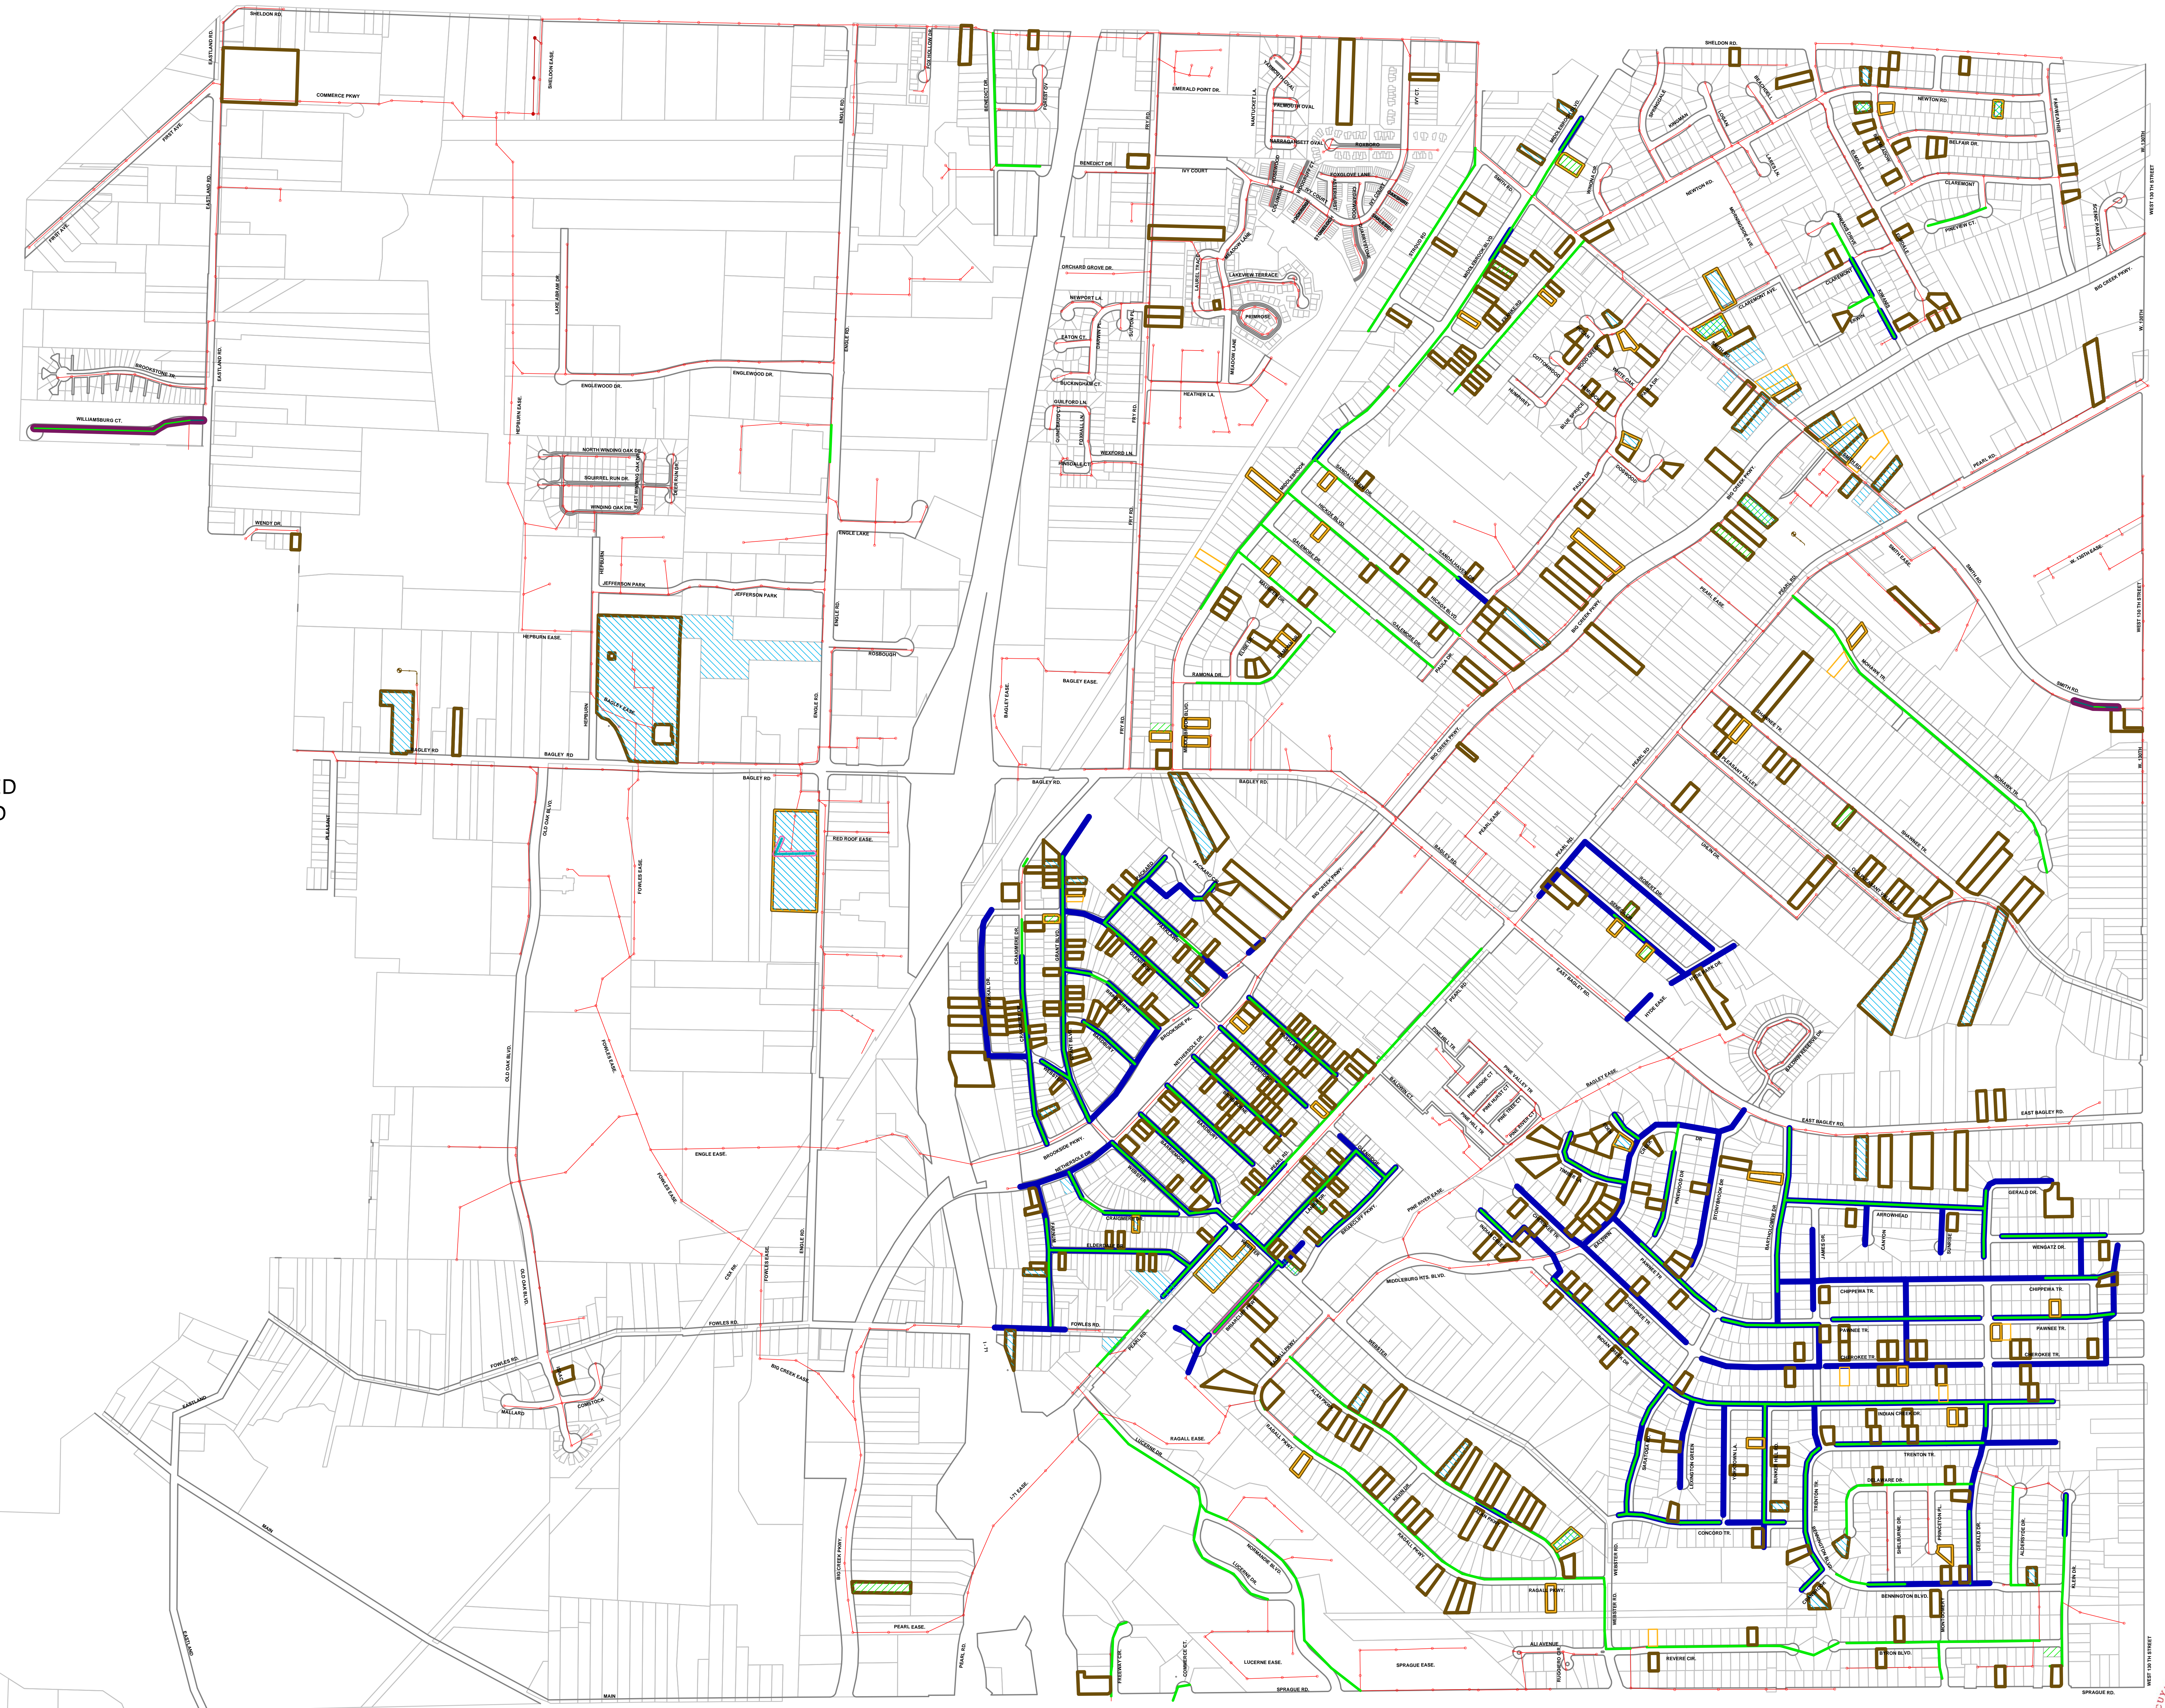

MIDDLEBURG HEIGHTS SERVICE MAP 2010

0 500 1000
Survey Feet

- Legend**
-  LATERAL TV VISIT
 -  LATERAL JET VISIT
 -  CONSTRUCTION VISIT
 -  HOUSE VISIT
 -  SANITARY TV INSPECTED
 -  SANITARY JET CLEANED
 -  STORM TV INSPECTED
 -  STORM JET CLEANED
 -  SANITARY MANHOLES
 -  SANITARY MAINS
 -  PARCELS

NOTE: THIS MAP IS FOR REVIEW PURPOSES ONLY. MAINLINES MAY HAVE BEEN JET CLEANED OR TV INSPECTED MULTIPLE TIMES OVER THE DATES SHOWN, THOUGH SYMBOLIZED ON THE MAP ONLY ONCE. ADDRESS RECORDS ARE POSSIBLY UNDER-REPRESENTED.