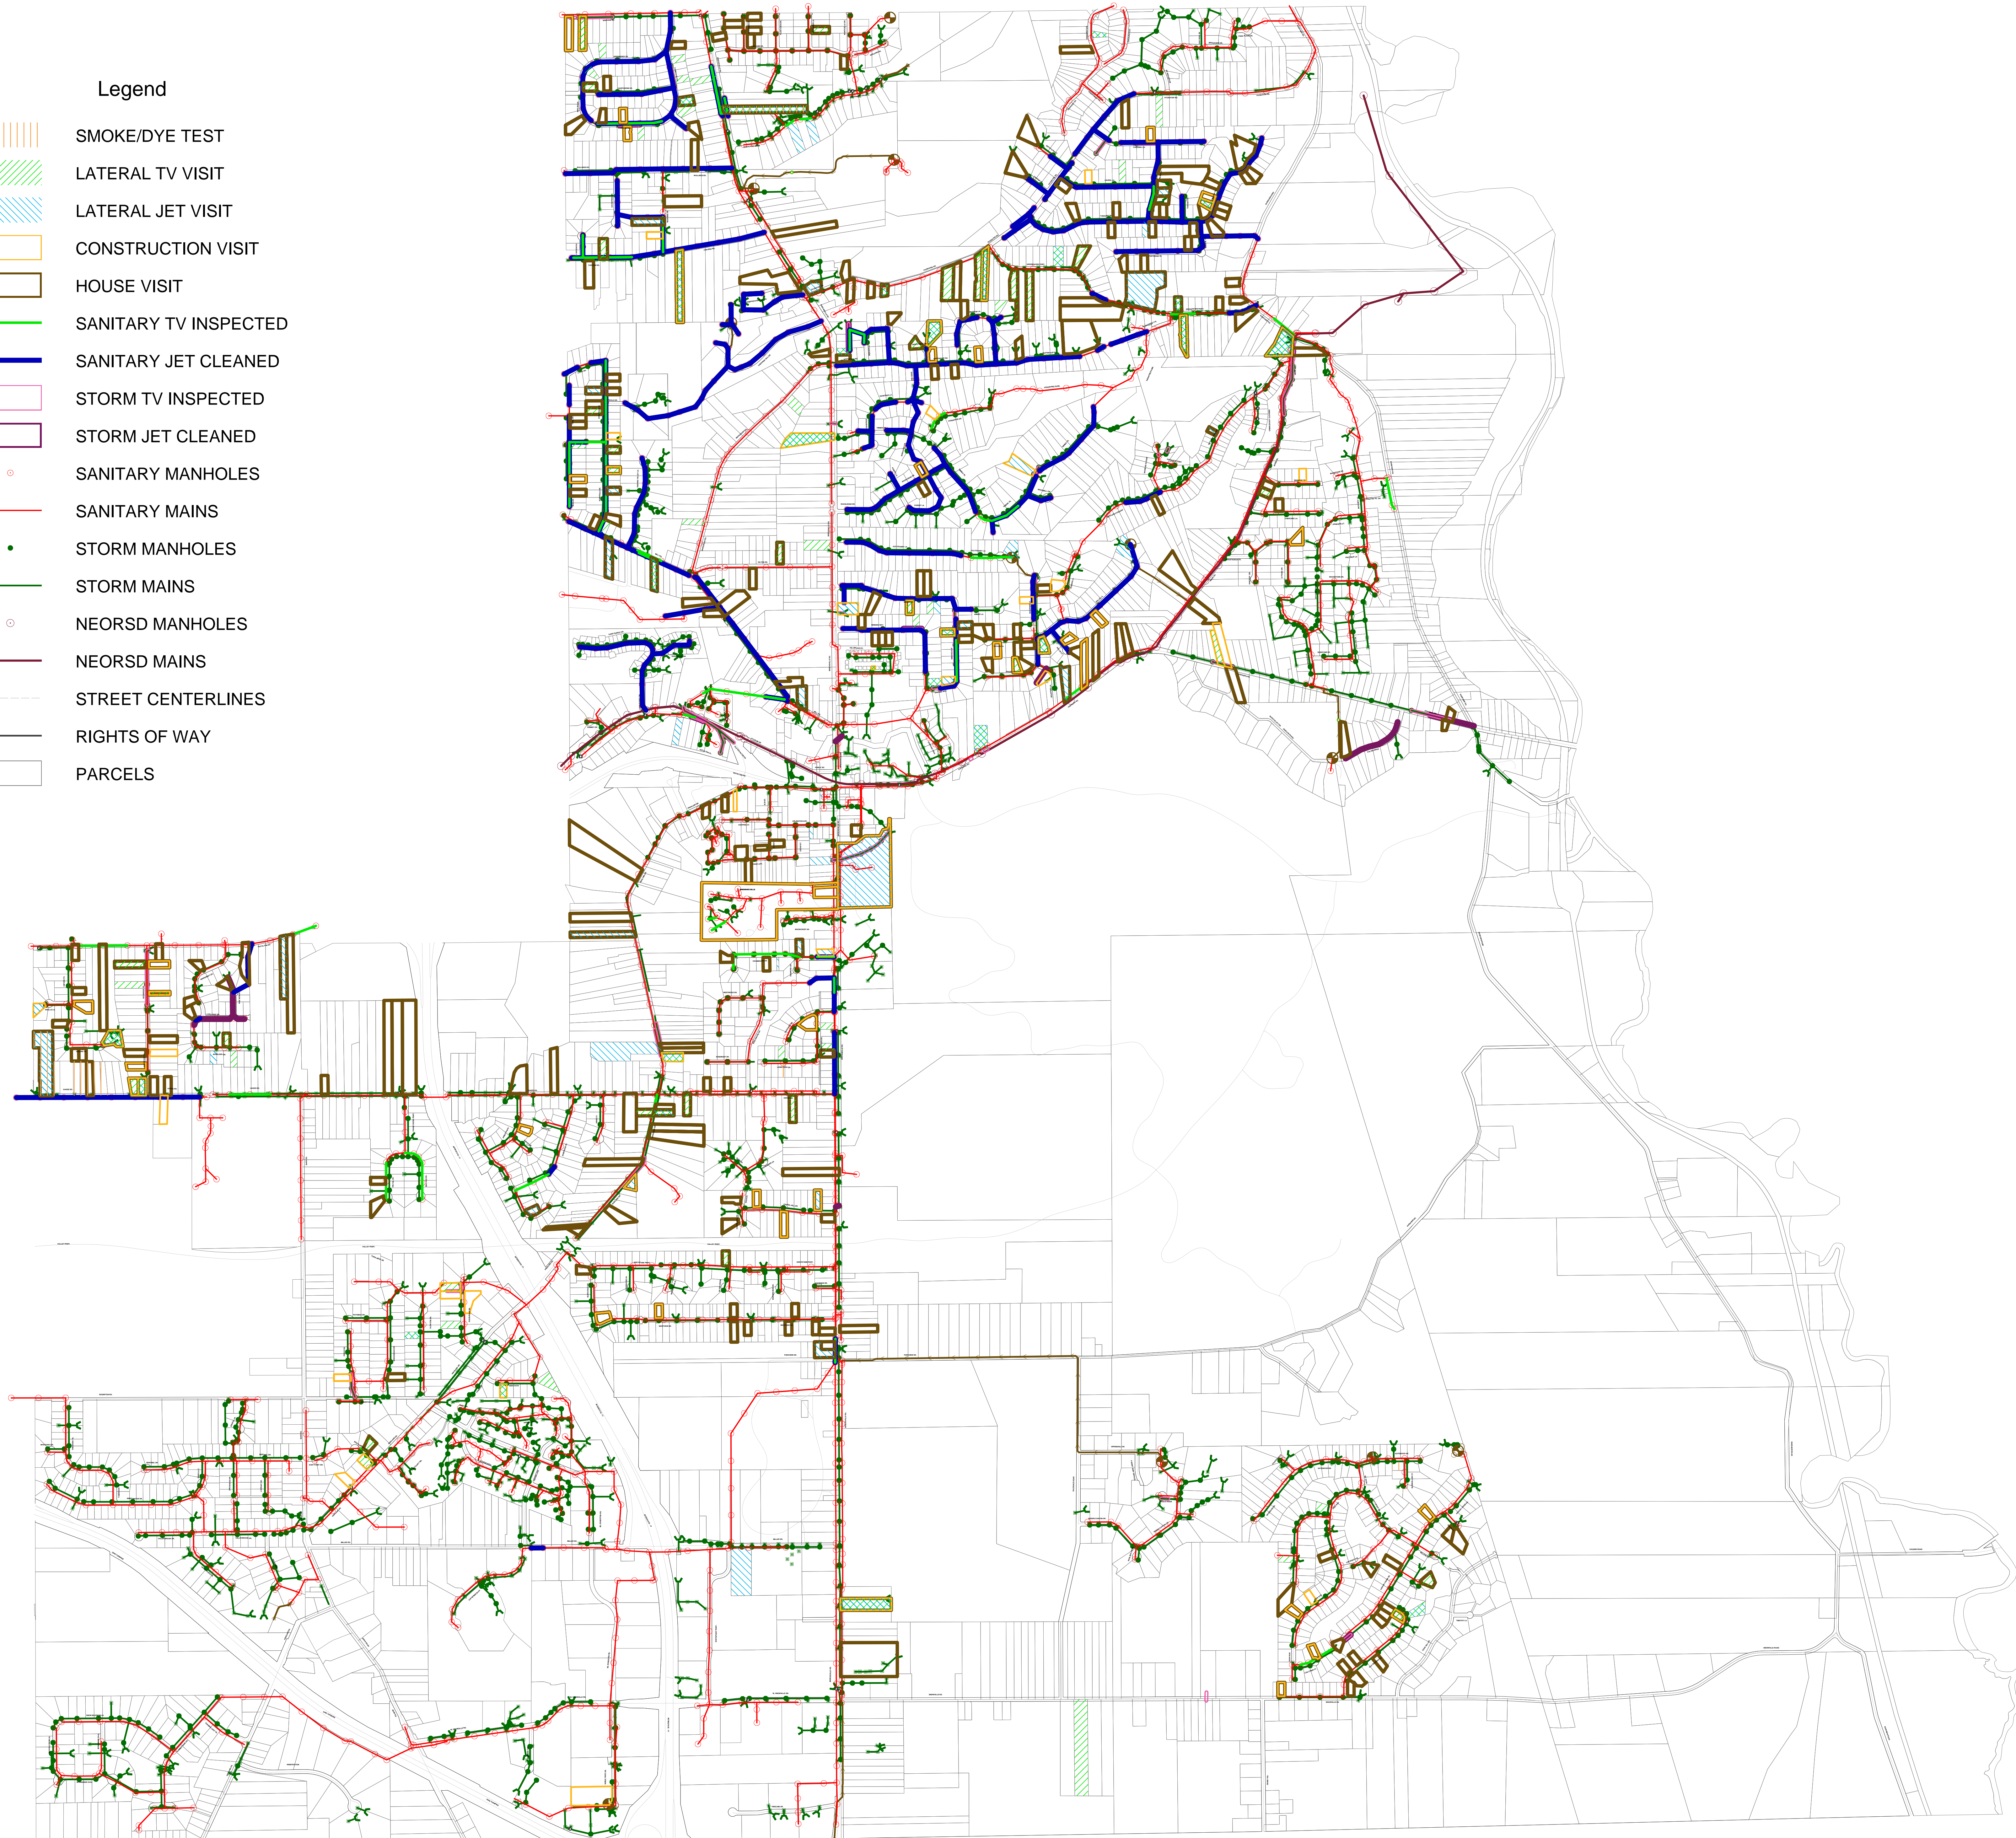

BRECKSVILLE SERVICE MAP 2011

Legend

-  SMOKE/DYE TEST
-  LATERAL TV VISIT
-  LATERAL JET VISIT
-  CONSTRUCTION VISIT
-  HOUSE VISIT
-  SANITARY TV INSPECTED
-  SANITARY JET CLEANED
-  STORM TV INSPECTED
-  STORM JET CLEANED
-  SANITARY MANHOLES
-  SANITARY MAINS
-  STORM MANHOLES
-  STORM MAINS
-  NEORSD MANHOLES
-  NEORSD MAINS
-  STREET CENTERLINES
-  RIGHTS OF WAY
-  PARCELS

NOTE: THIS MAP IS FOR REVIEW PURPOSES ONLY. MAINLINES MAY HAVE BEEN JET CLEANED OR TELEVIEWED MULTIPLE TIMES, THOUGH SYMBOLIZED ONLY ONCE. ADDRESS RECORDS ARE POSSIBLY UNDER-REPRESENTED