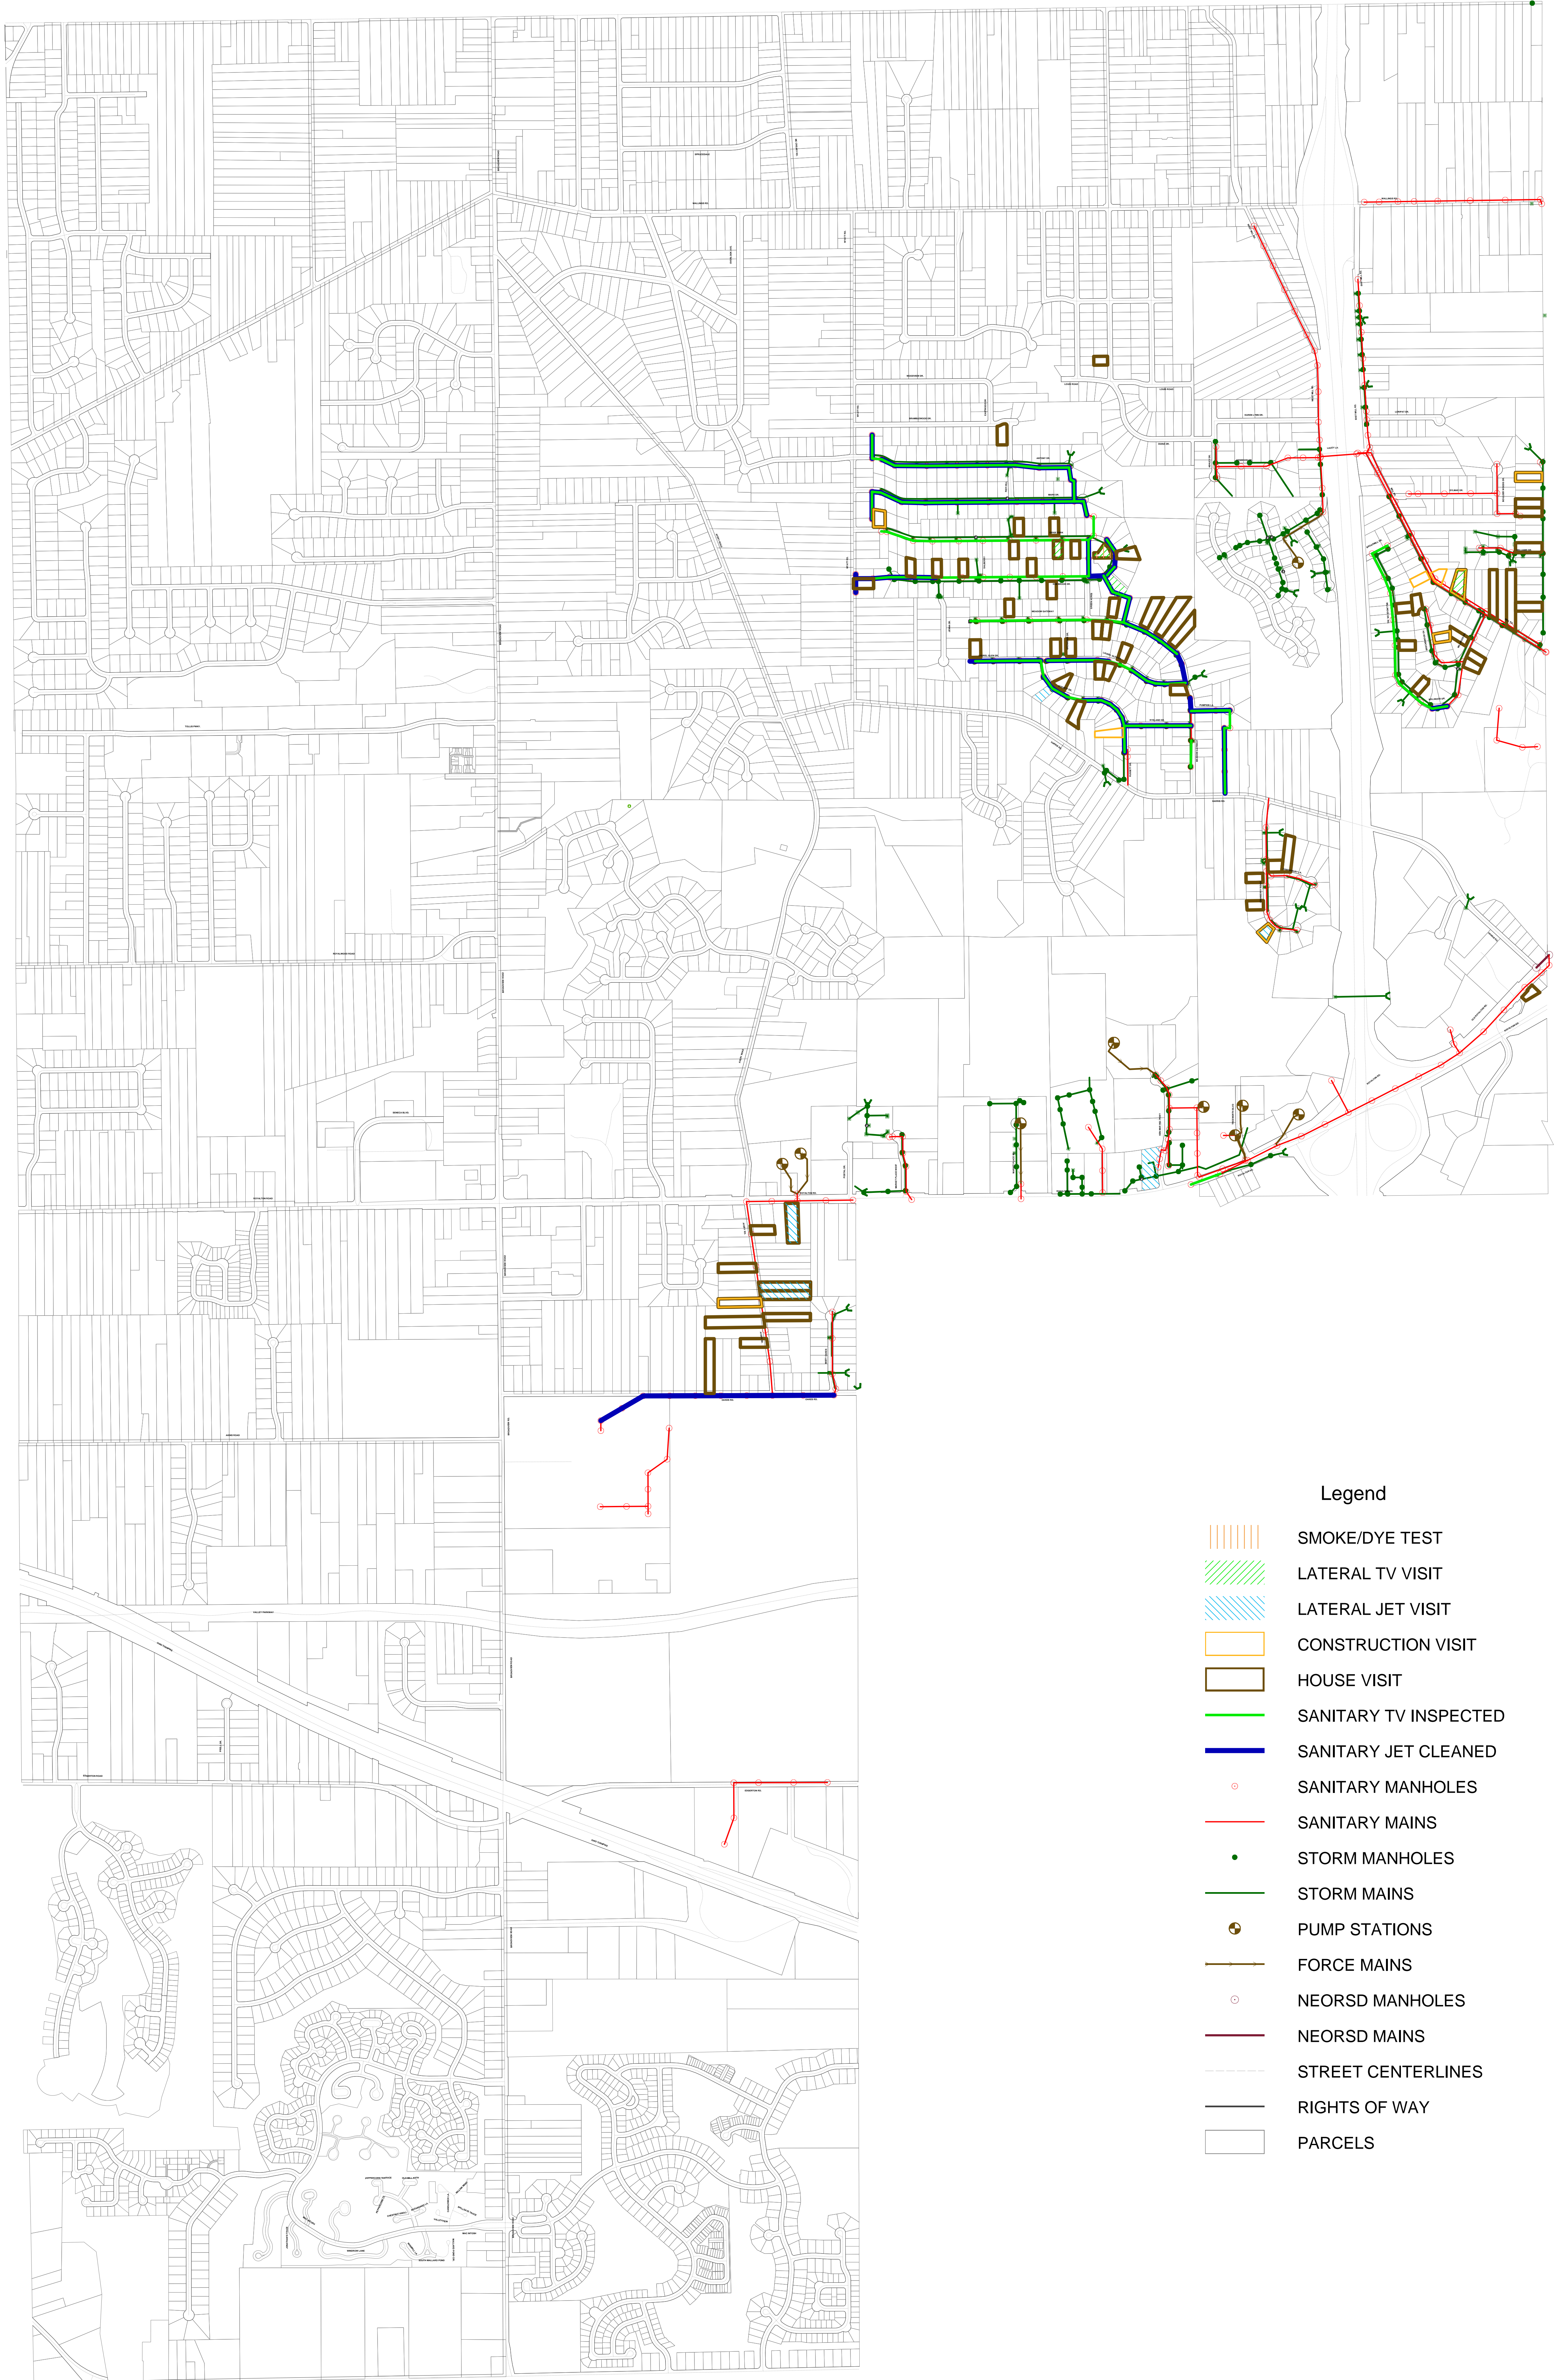

# BROADVIEW HEIGHTS SERVICE MAP

2011

### Legend

-  SMOKE/DYE TEST
-  LATERAL TV VISIT
-  LATERAL JET VISIT
-  CONSTRUCTION VISIT
-  HOUSE VISIT
-  SANITARY TV INSPECTED
-  SANITARY JET CLEANED
-  SANITARY MANHOLES
-  SANITARY MAINS
-  STORM MANHOLES
-  STORM MAINS
-  PUMP STATIONS
-  FORCE MAINS
-  NEORS MANHOLES
-  NEORS MAINS
-  STREET CENTERLINES
-  RIGHTS OF WAY
-  PARCELS