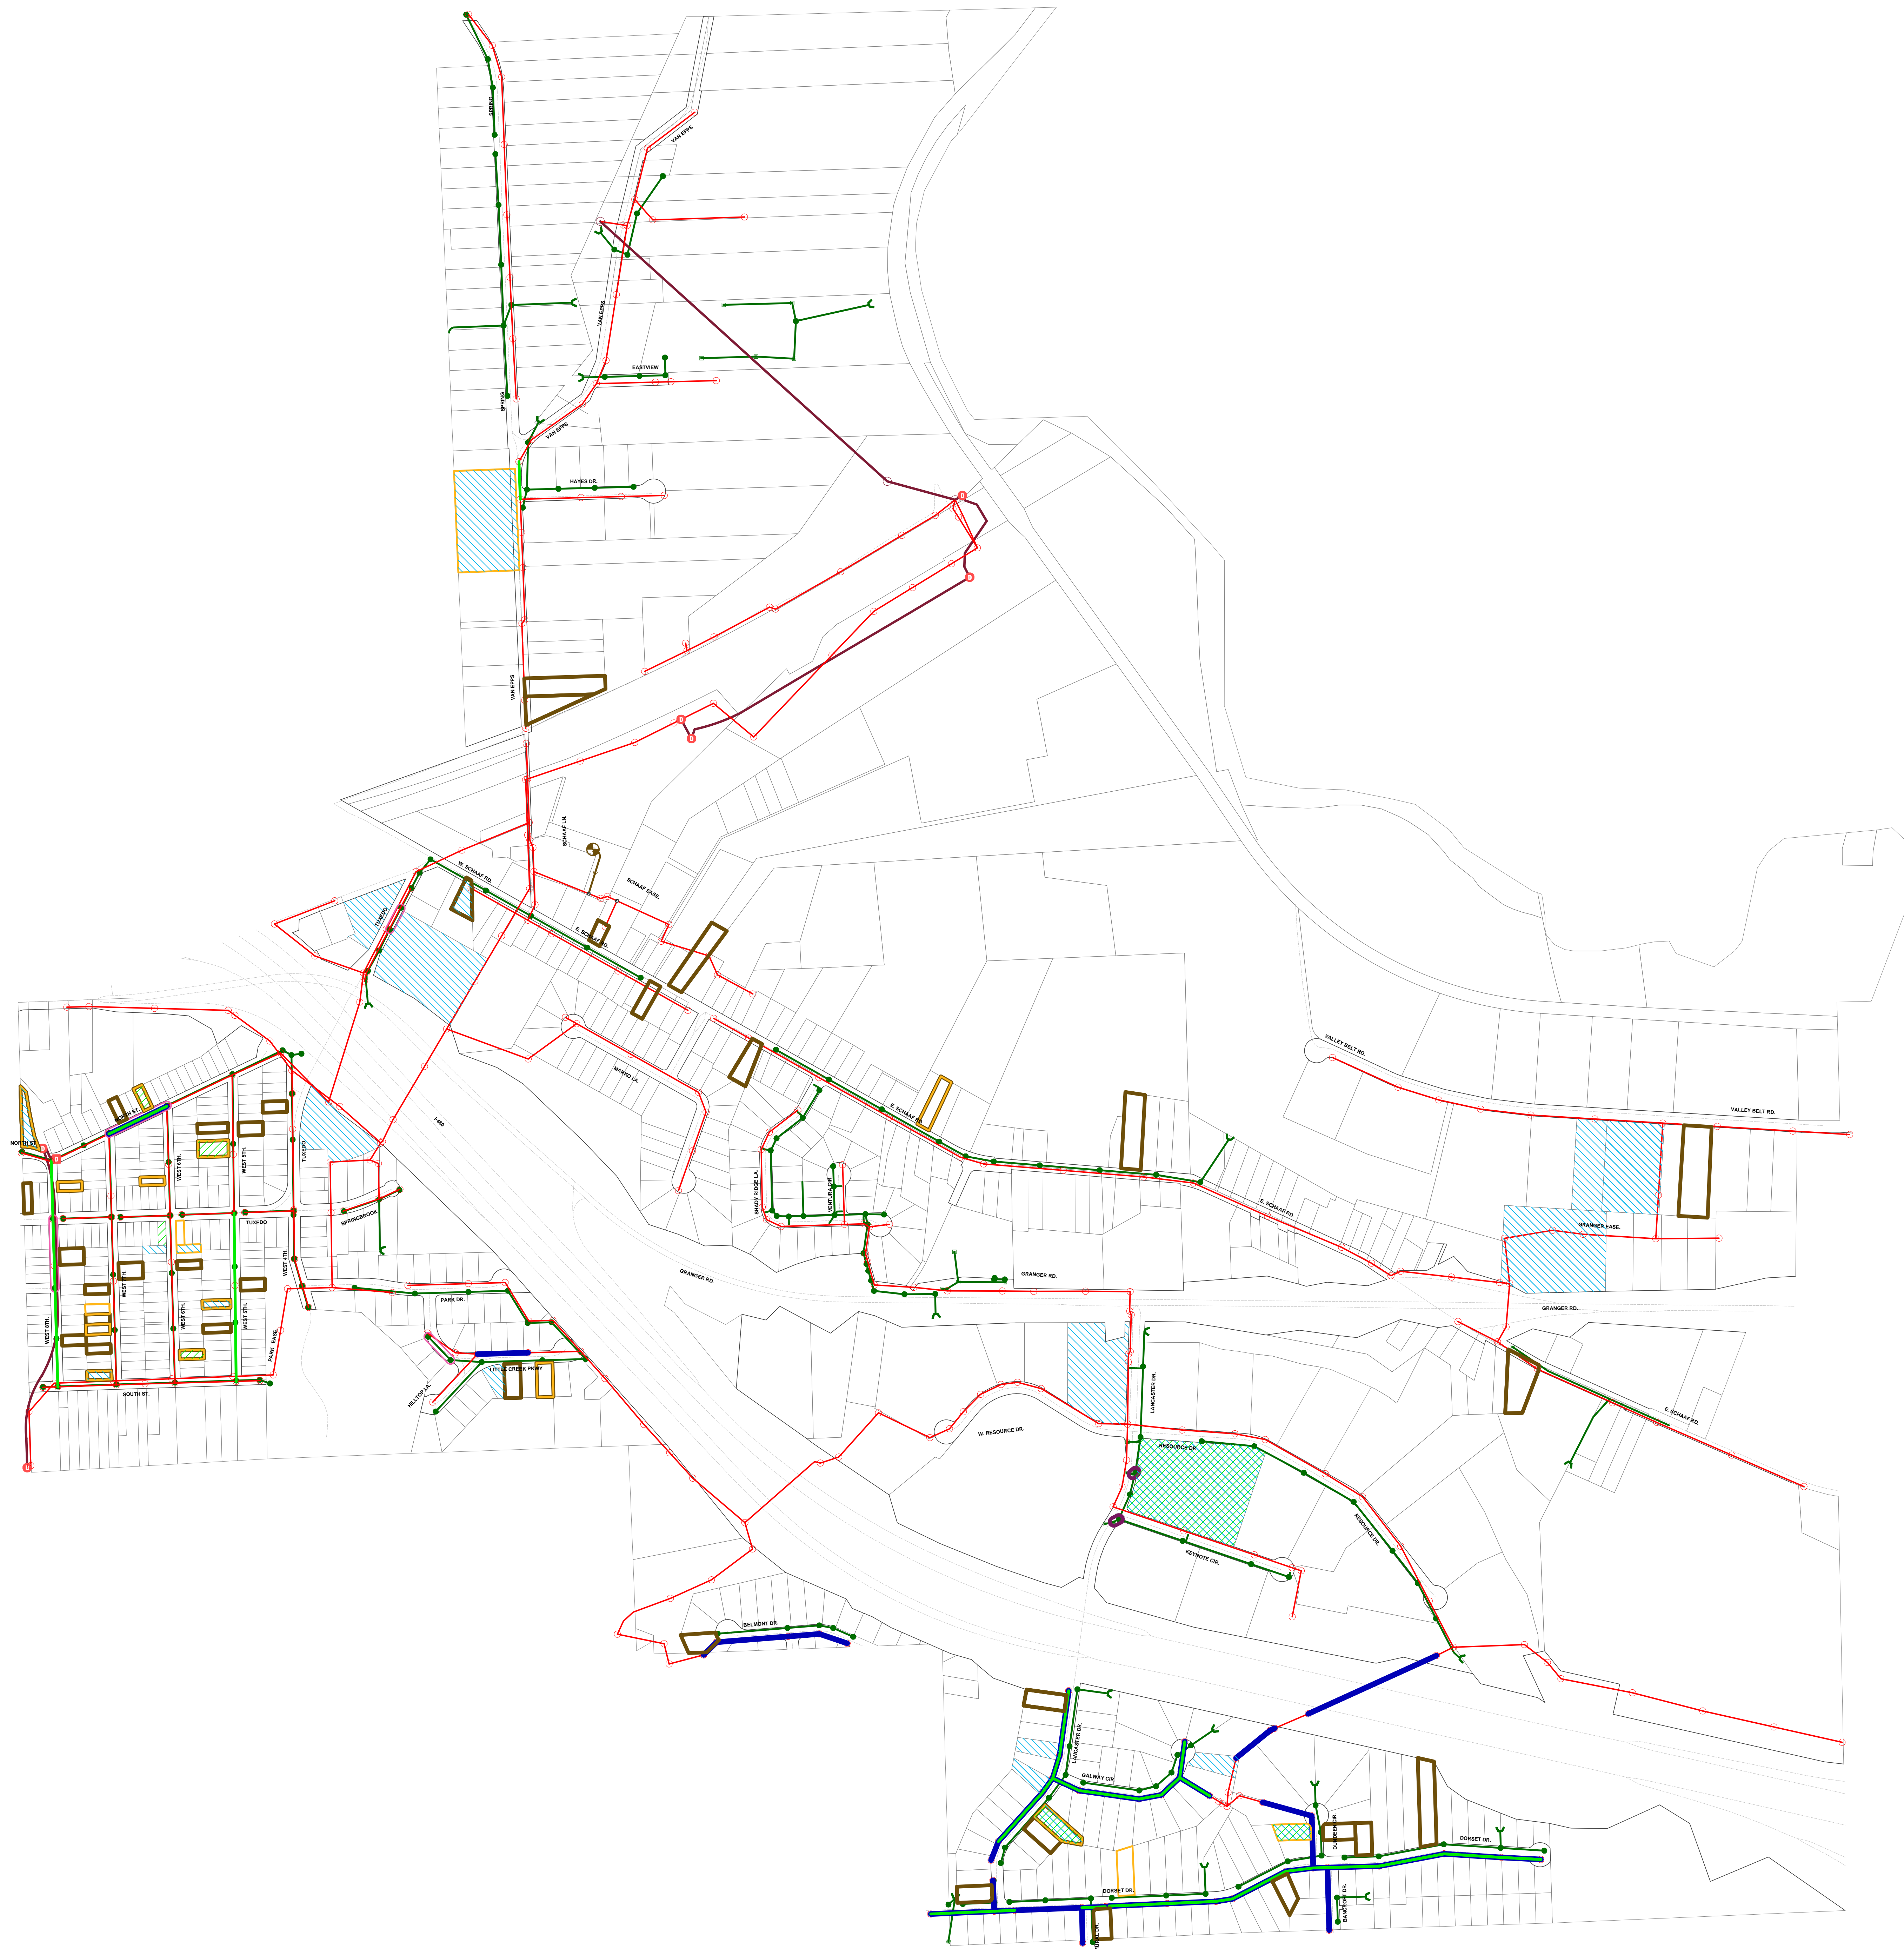

BROOKLYN HEIGHTS SERVICE MAP 2011

Legend

-  LATERAL TV VISIT
-  LATERAL JET VISIT
-  CONSTRUCTION VISIT
-  HOUSE VISIT
-  SANITARY TV INSPECTED
-  SANITARY JET CLEANED
-  STORM TV INSPECTED
-  STORM JET CLEANED
-  SANITARY MANHOLES
-  SANITARY MAINS
-  STORM MANHOLES
-  STORM MAINS
-  NEORS D MANHOLES
-  NEORS D MAINS
-  STREET CENTERLINES
-  RIGHTS OF WAY
-  PARCELS

NOTE: THIS MAP IS FOR REVIEW PURPOSES ONLY. MAINLINES MAY HAVE BEEN JET CLEANED OR TELEVIEWED MULTIPLE TIMES, THOUGH SYMBOLIZED ONLY ONCE. ADDRESS RECORDS ARE POSSIBLY UNDER-REPRESENTED