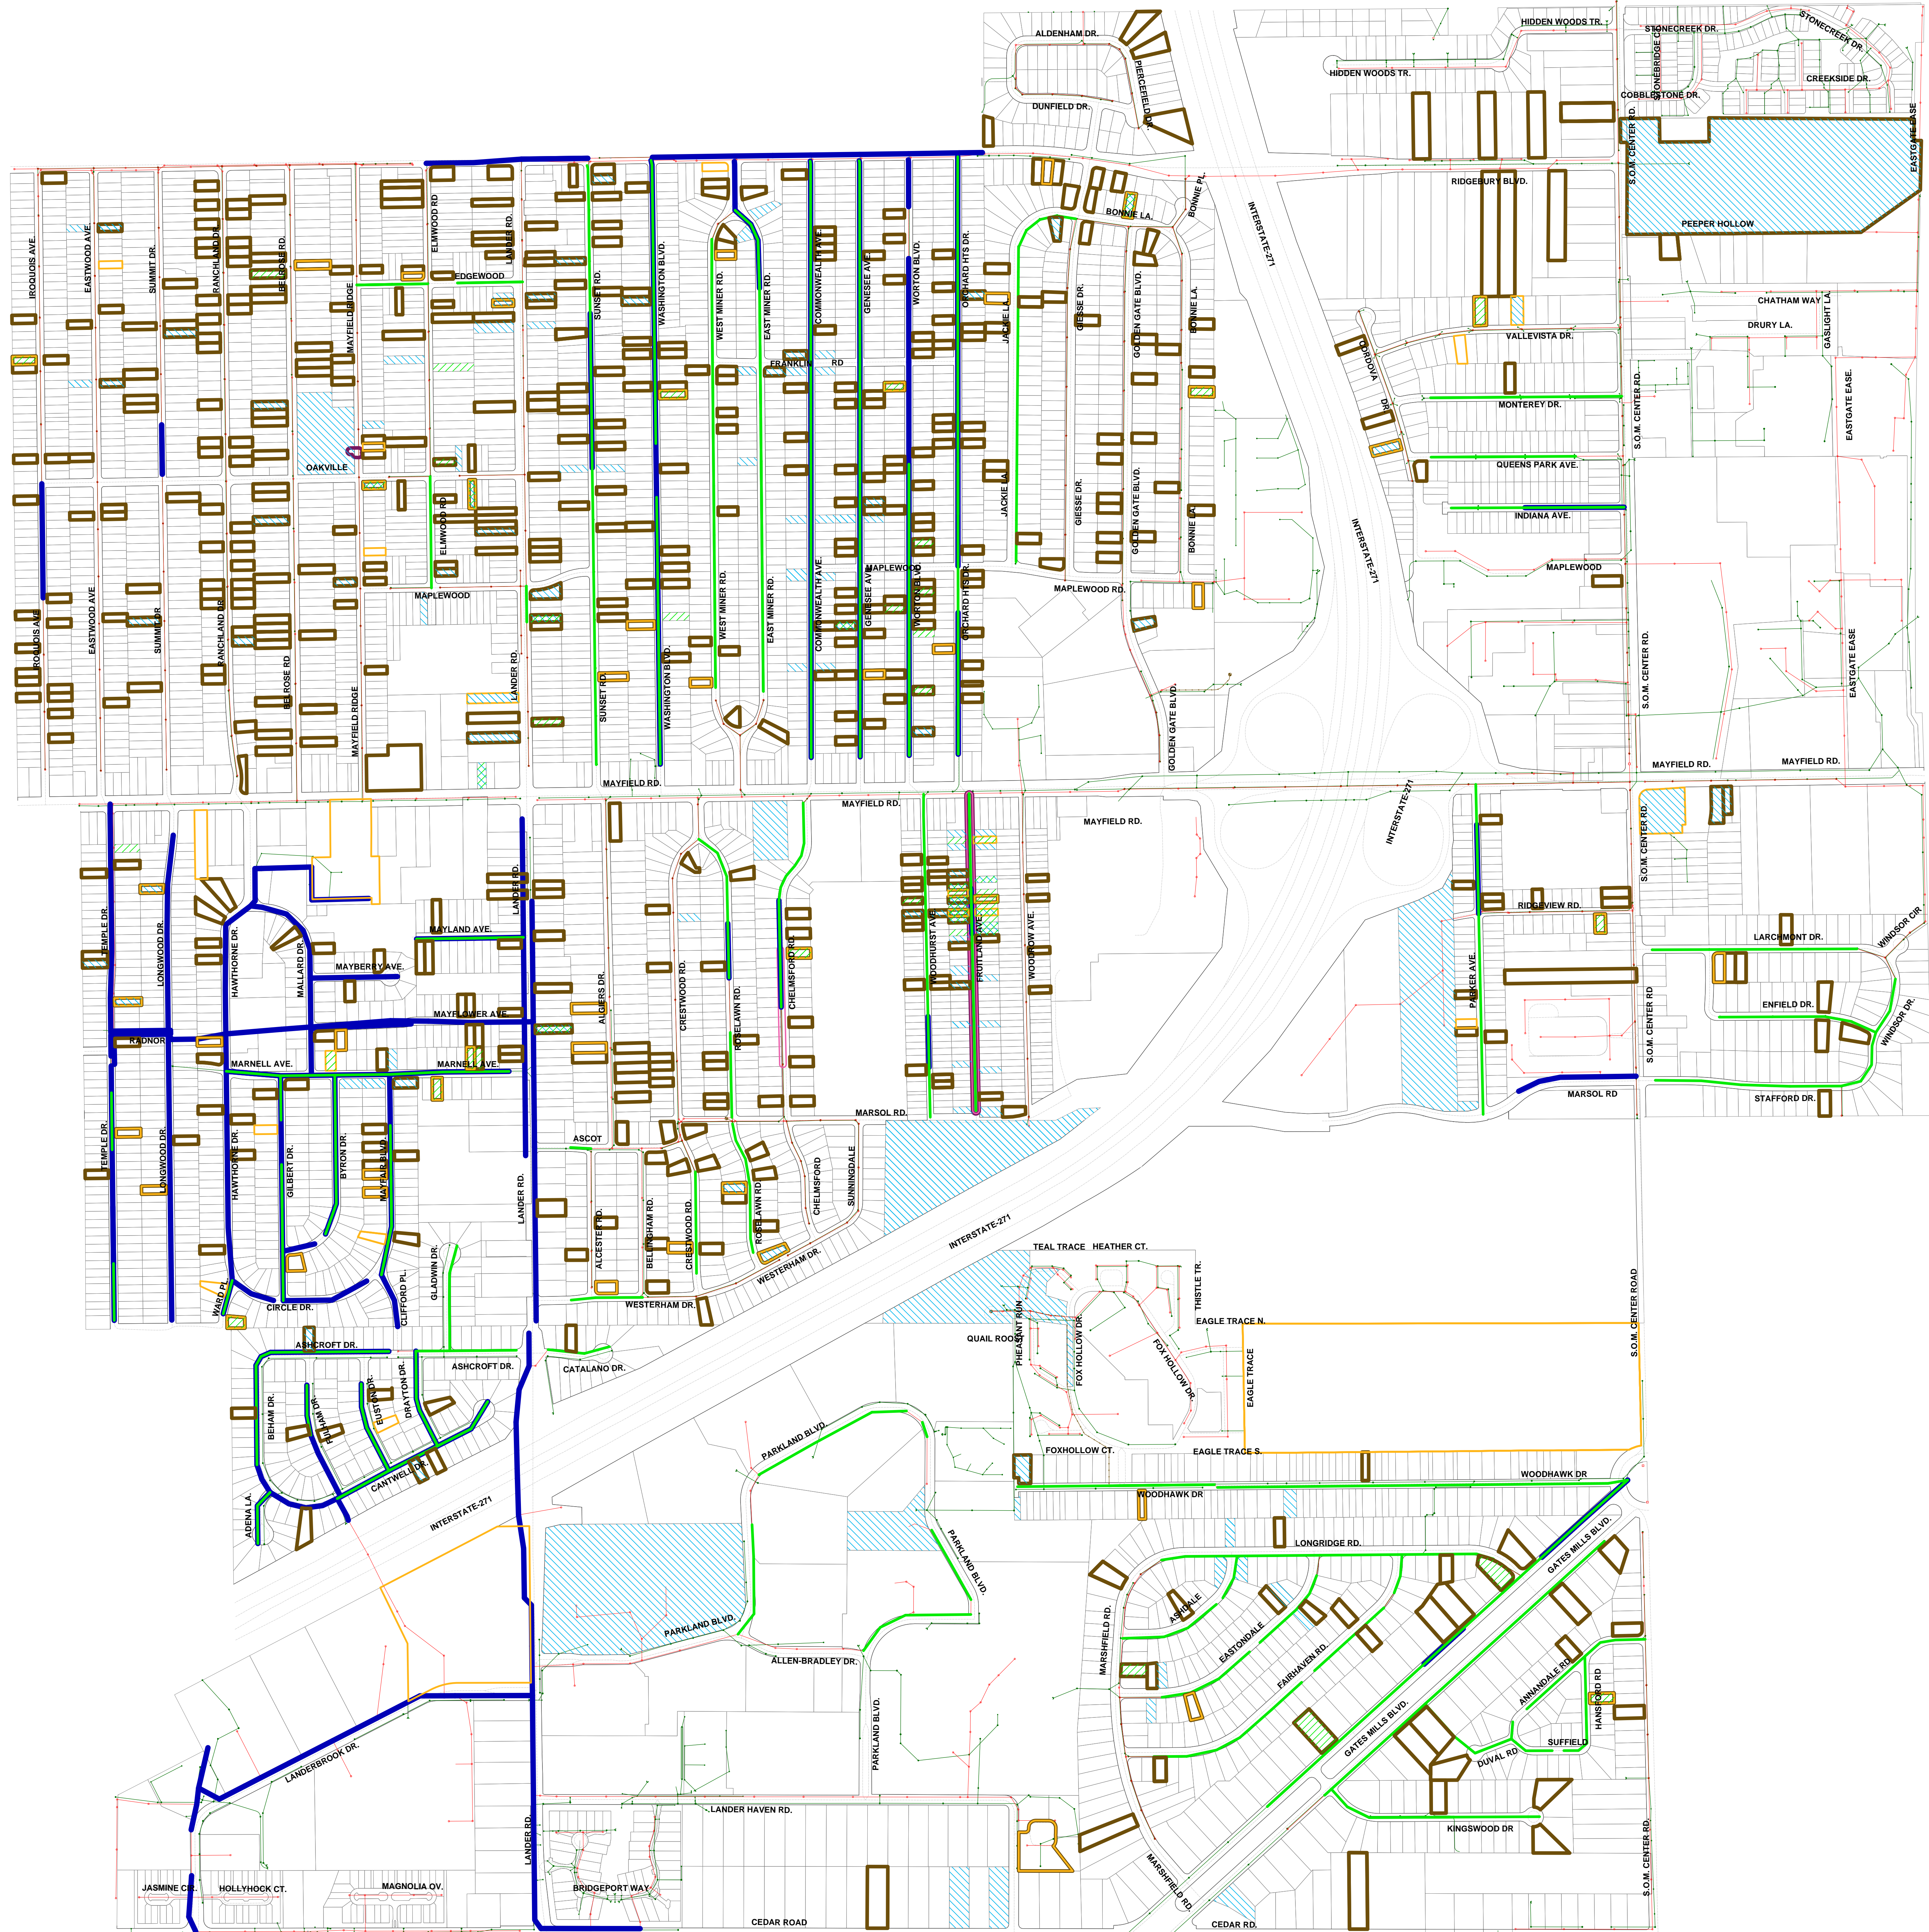

MAYFIELD HEIGHTS MAP

2011

Legend

- SMOKE/DYE TEST
- LATERAL TV VISIT
- LATERAL JET VISIT
- CONSTRUCTION VISIT
- HOUSE VISIT
- SANITARY TV INSPECTED
- SANITARY JET CLEANED
- STORM TV INSPECTED
- STORM JET CLEANED
- SANITARY MANHOLES
- SANITARY MAINS
- STORM MANHOLES
- STORM MAINS
- STREET CENTERLINES
- RIGHTS OF WAY
- PARCELS