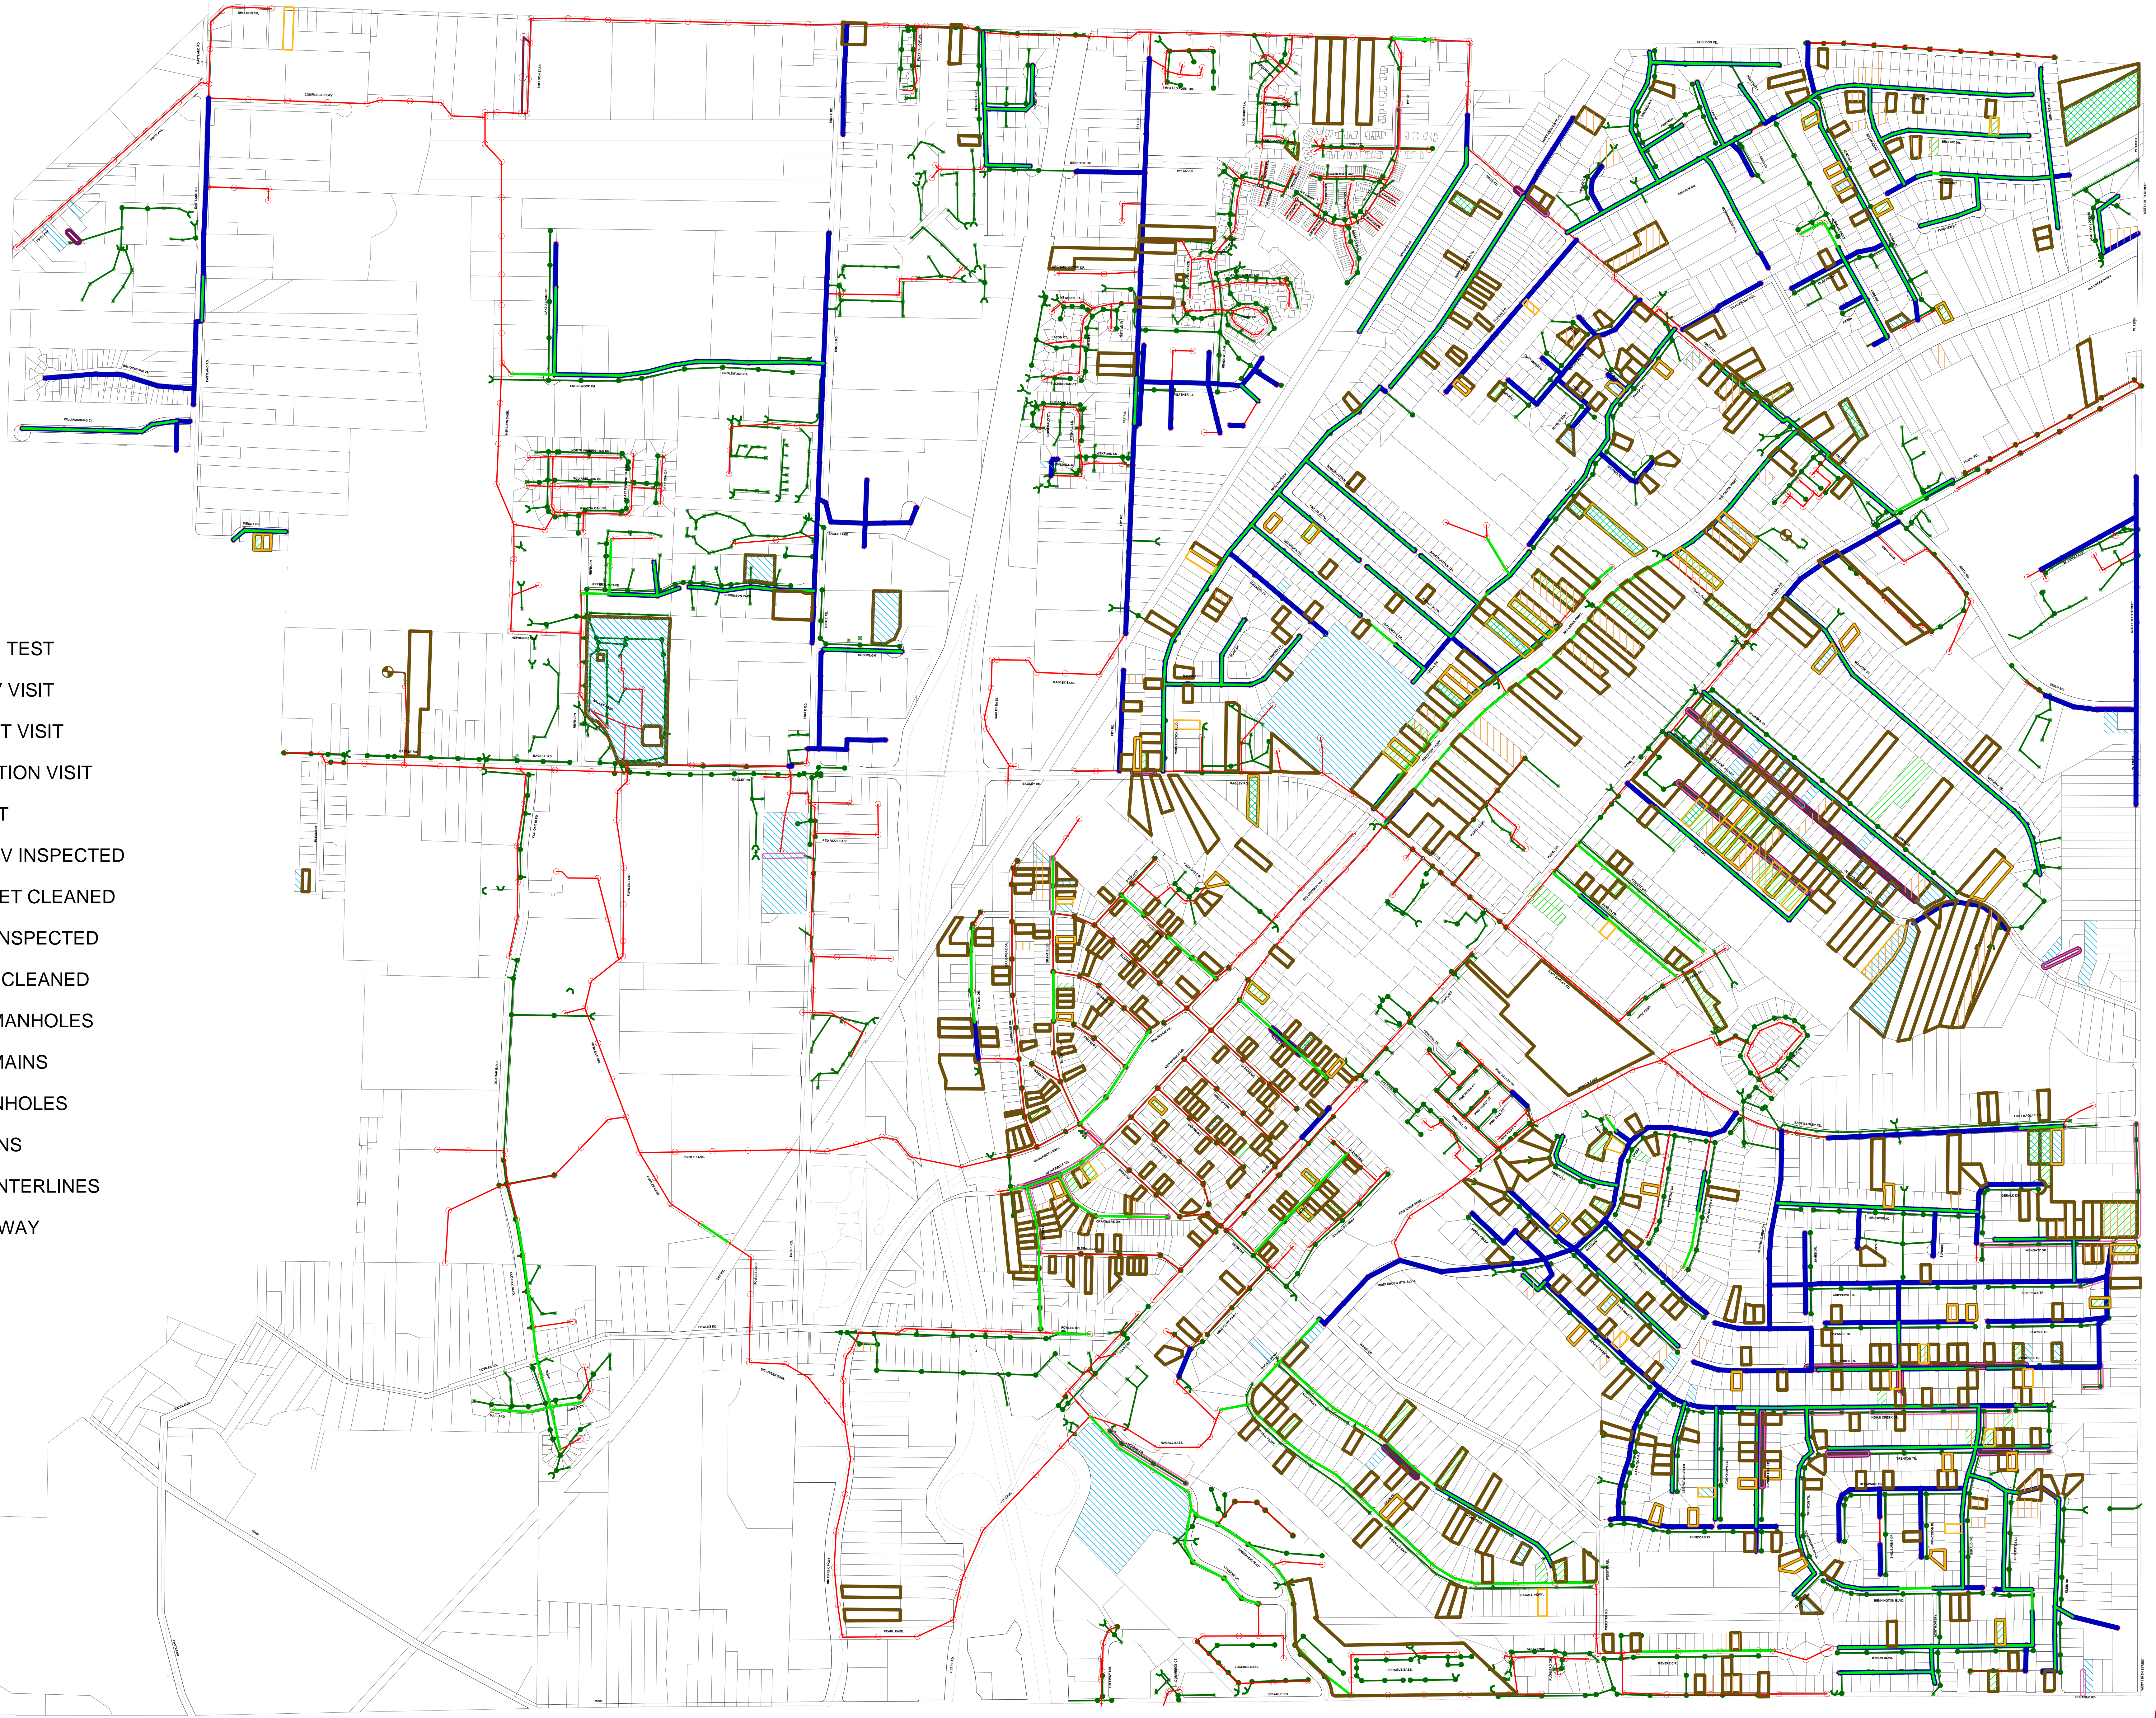

# MIDDLEBURG HEIGHTS SERVICE MAP

## 2011

### Legend

-  SMOKE/DYE TEST
-  LATERAL TV VISIT
-  LATERAL JET VISIT
-  CONSTRUCTION VISIT
-  HOUSE VISIT
-  SANITARY TV INSPECTED
-  SANITARY JET CLEANED
-  STORM TV INSPECTED
-  STORM JET CLEANED
-  SANITARY MANHOLES
-  SANITARY MAINS
-  STORM MANHOLES
-  STORM MAINS
-  STREET CENTERLINES
-  RIGHTS OF WAY
-  PARCELS

NOTE: THIS MAP IS FOR REVIEW PURPOSES ONLY. MAINLINES MAY HAVE BEEN JET CLEANED OR TELEVIEWED MULTIPLE TIMES, THOUGH SYMBOLIZED ONLY ONCE. ADDRESS RECORDS ARE POSSIBLY UNDER-REPRESENTED