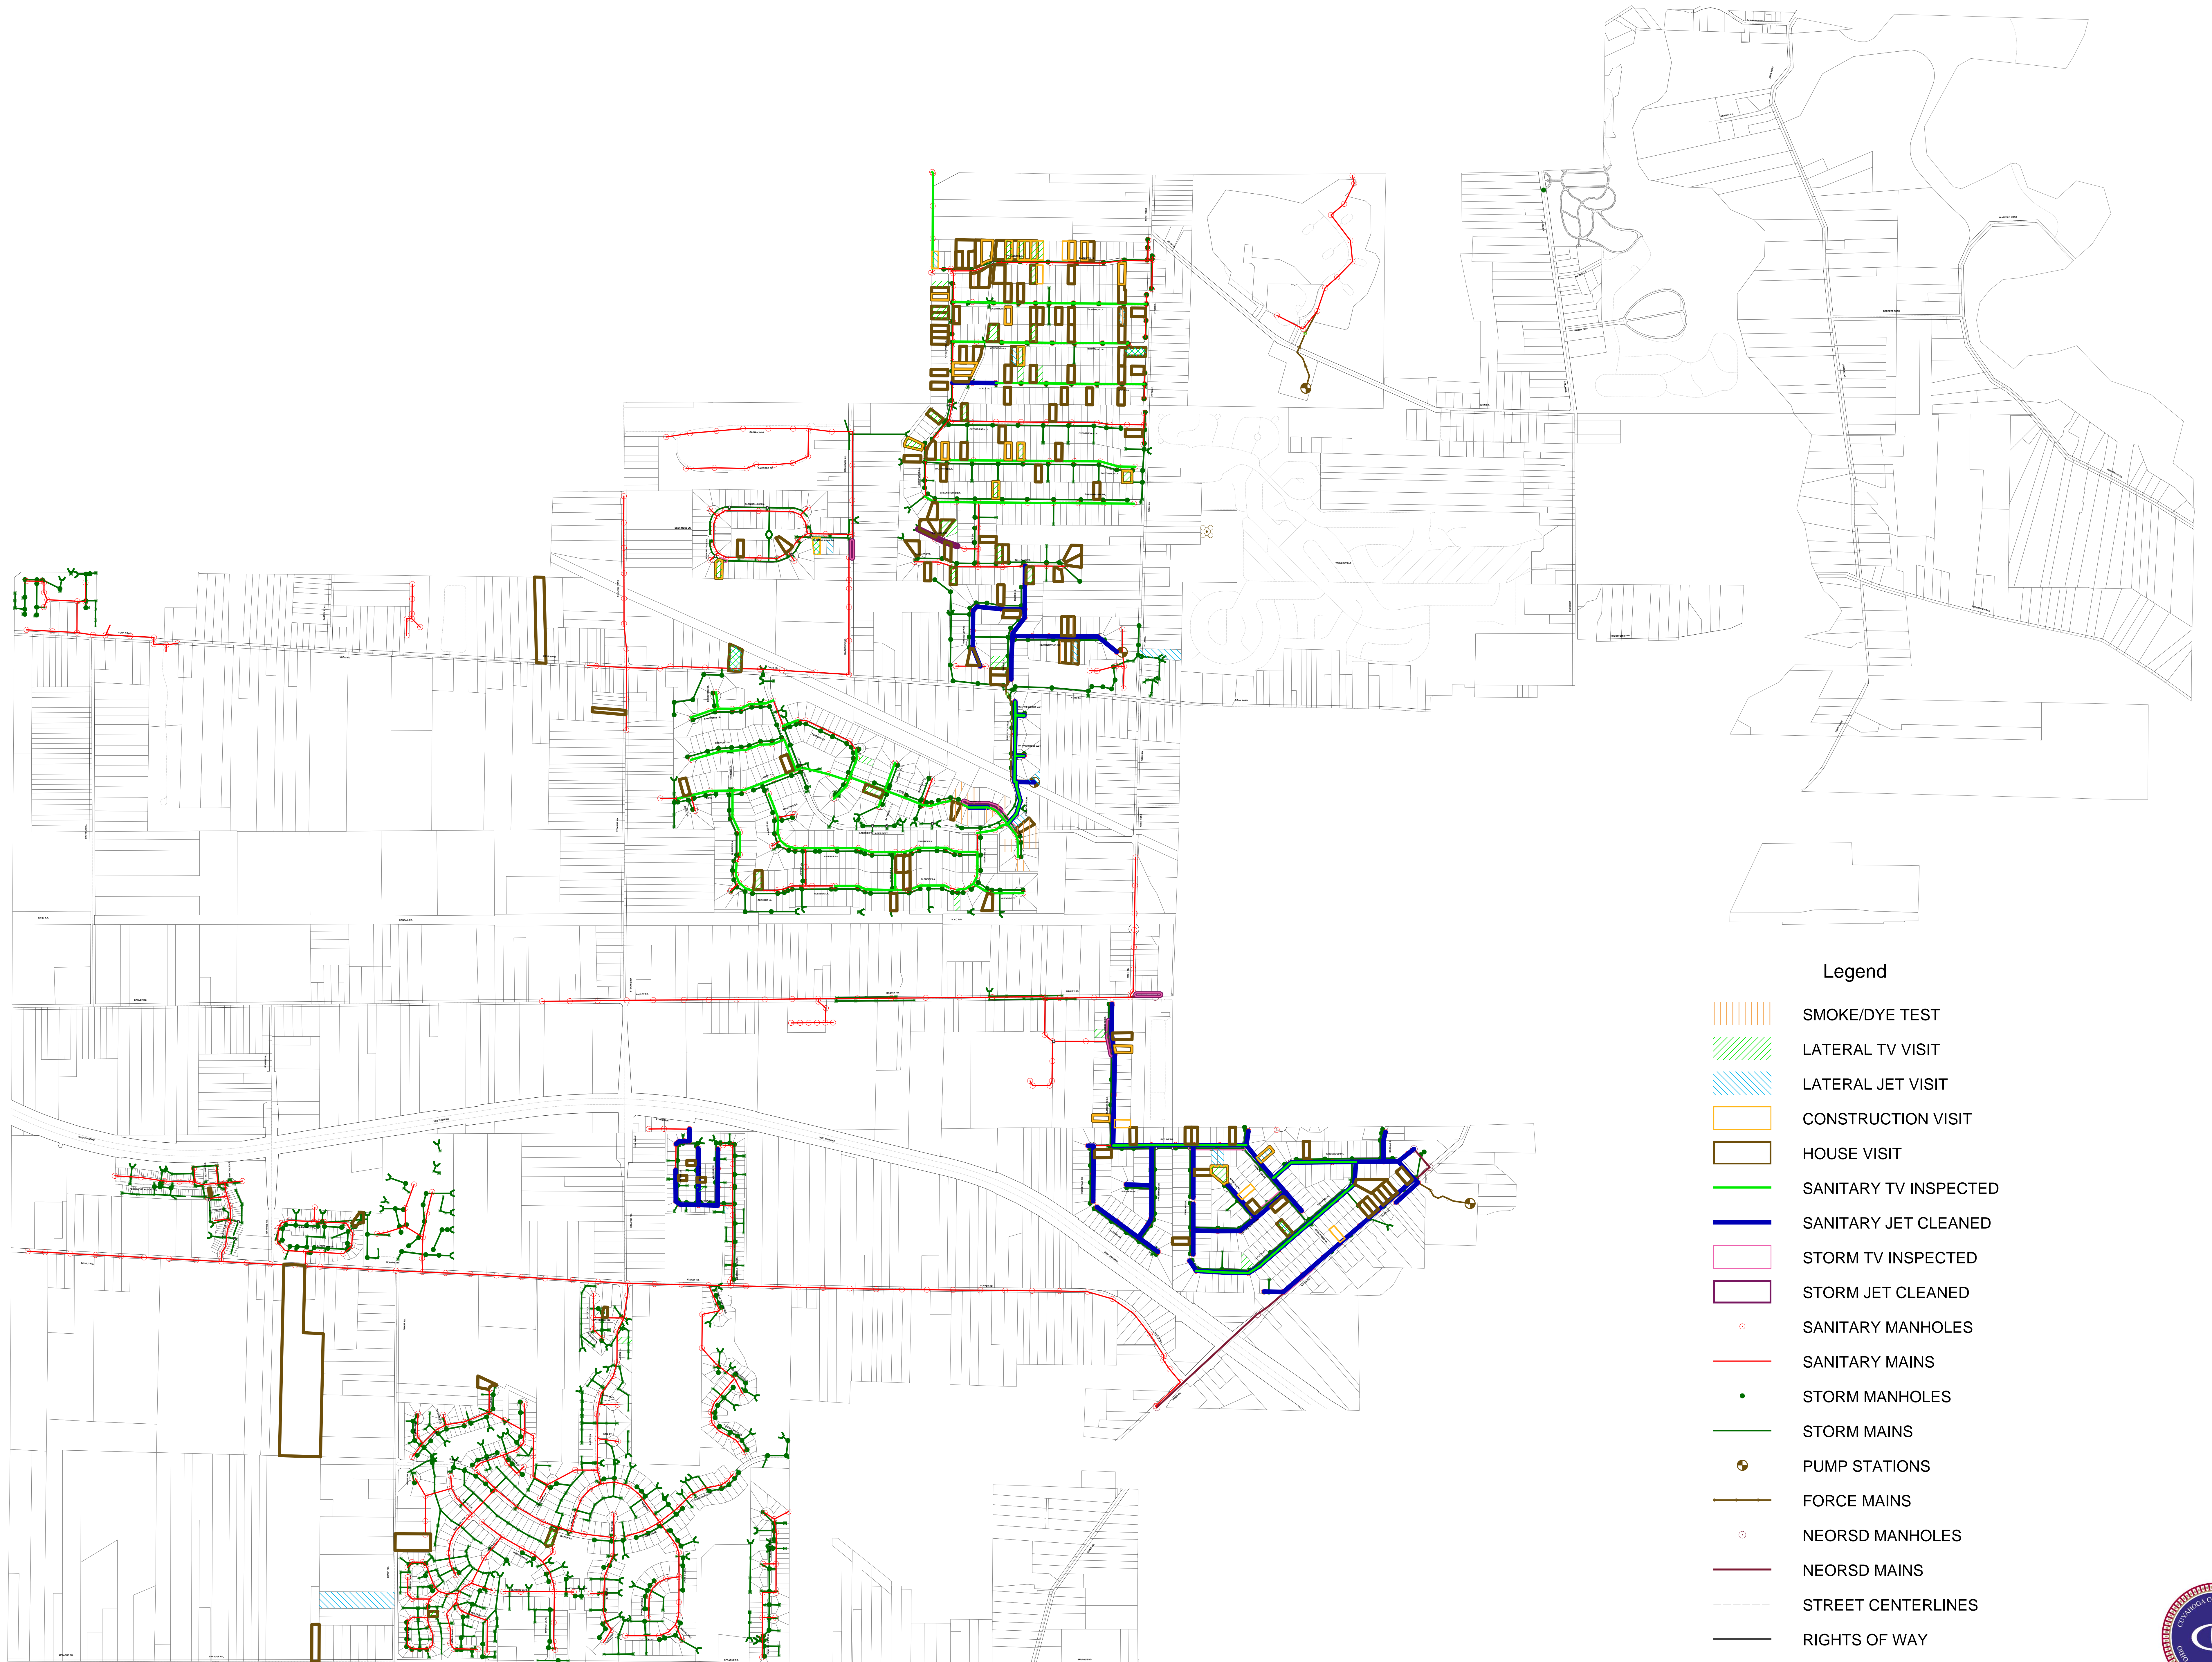

OLMSTED TOWNSHIP SERVICE MAP 2011

Legend

-  SMOKE/DYE TEST
-  LATERAL TV VISIT
-  LATERAL JET VISIT
-  CONSTRUCTION VISIT
-  HOUSE VISIT
-  SANITARY TV INSPECTED
-  SANITARY JET CLEANED
-  STORM TV INSPECTED
-  STORM JET CLEANED
-  SANITARY MANHOLES
-  SANITARY MAINS
-  STORM MANHOLES
-  STORM MAINS
-  PUMP STATIONS
-  FORCE MAINS
-  NEORSD MANHOLES
-  NEORSD MAINS
-  STREET CENTERLINES
-  RIGHTS OF WAY
-  PARCELS