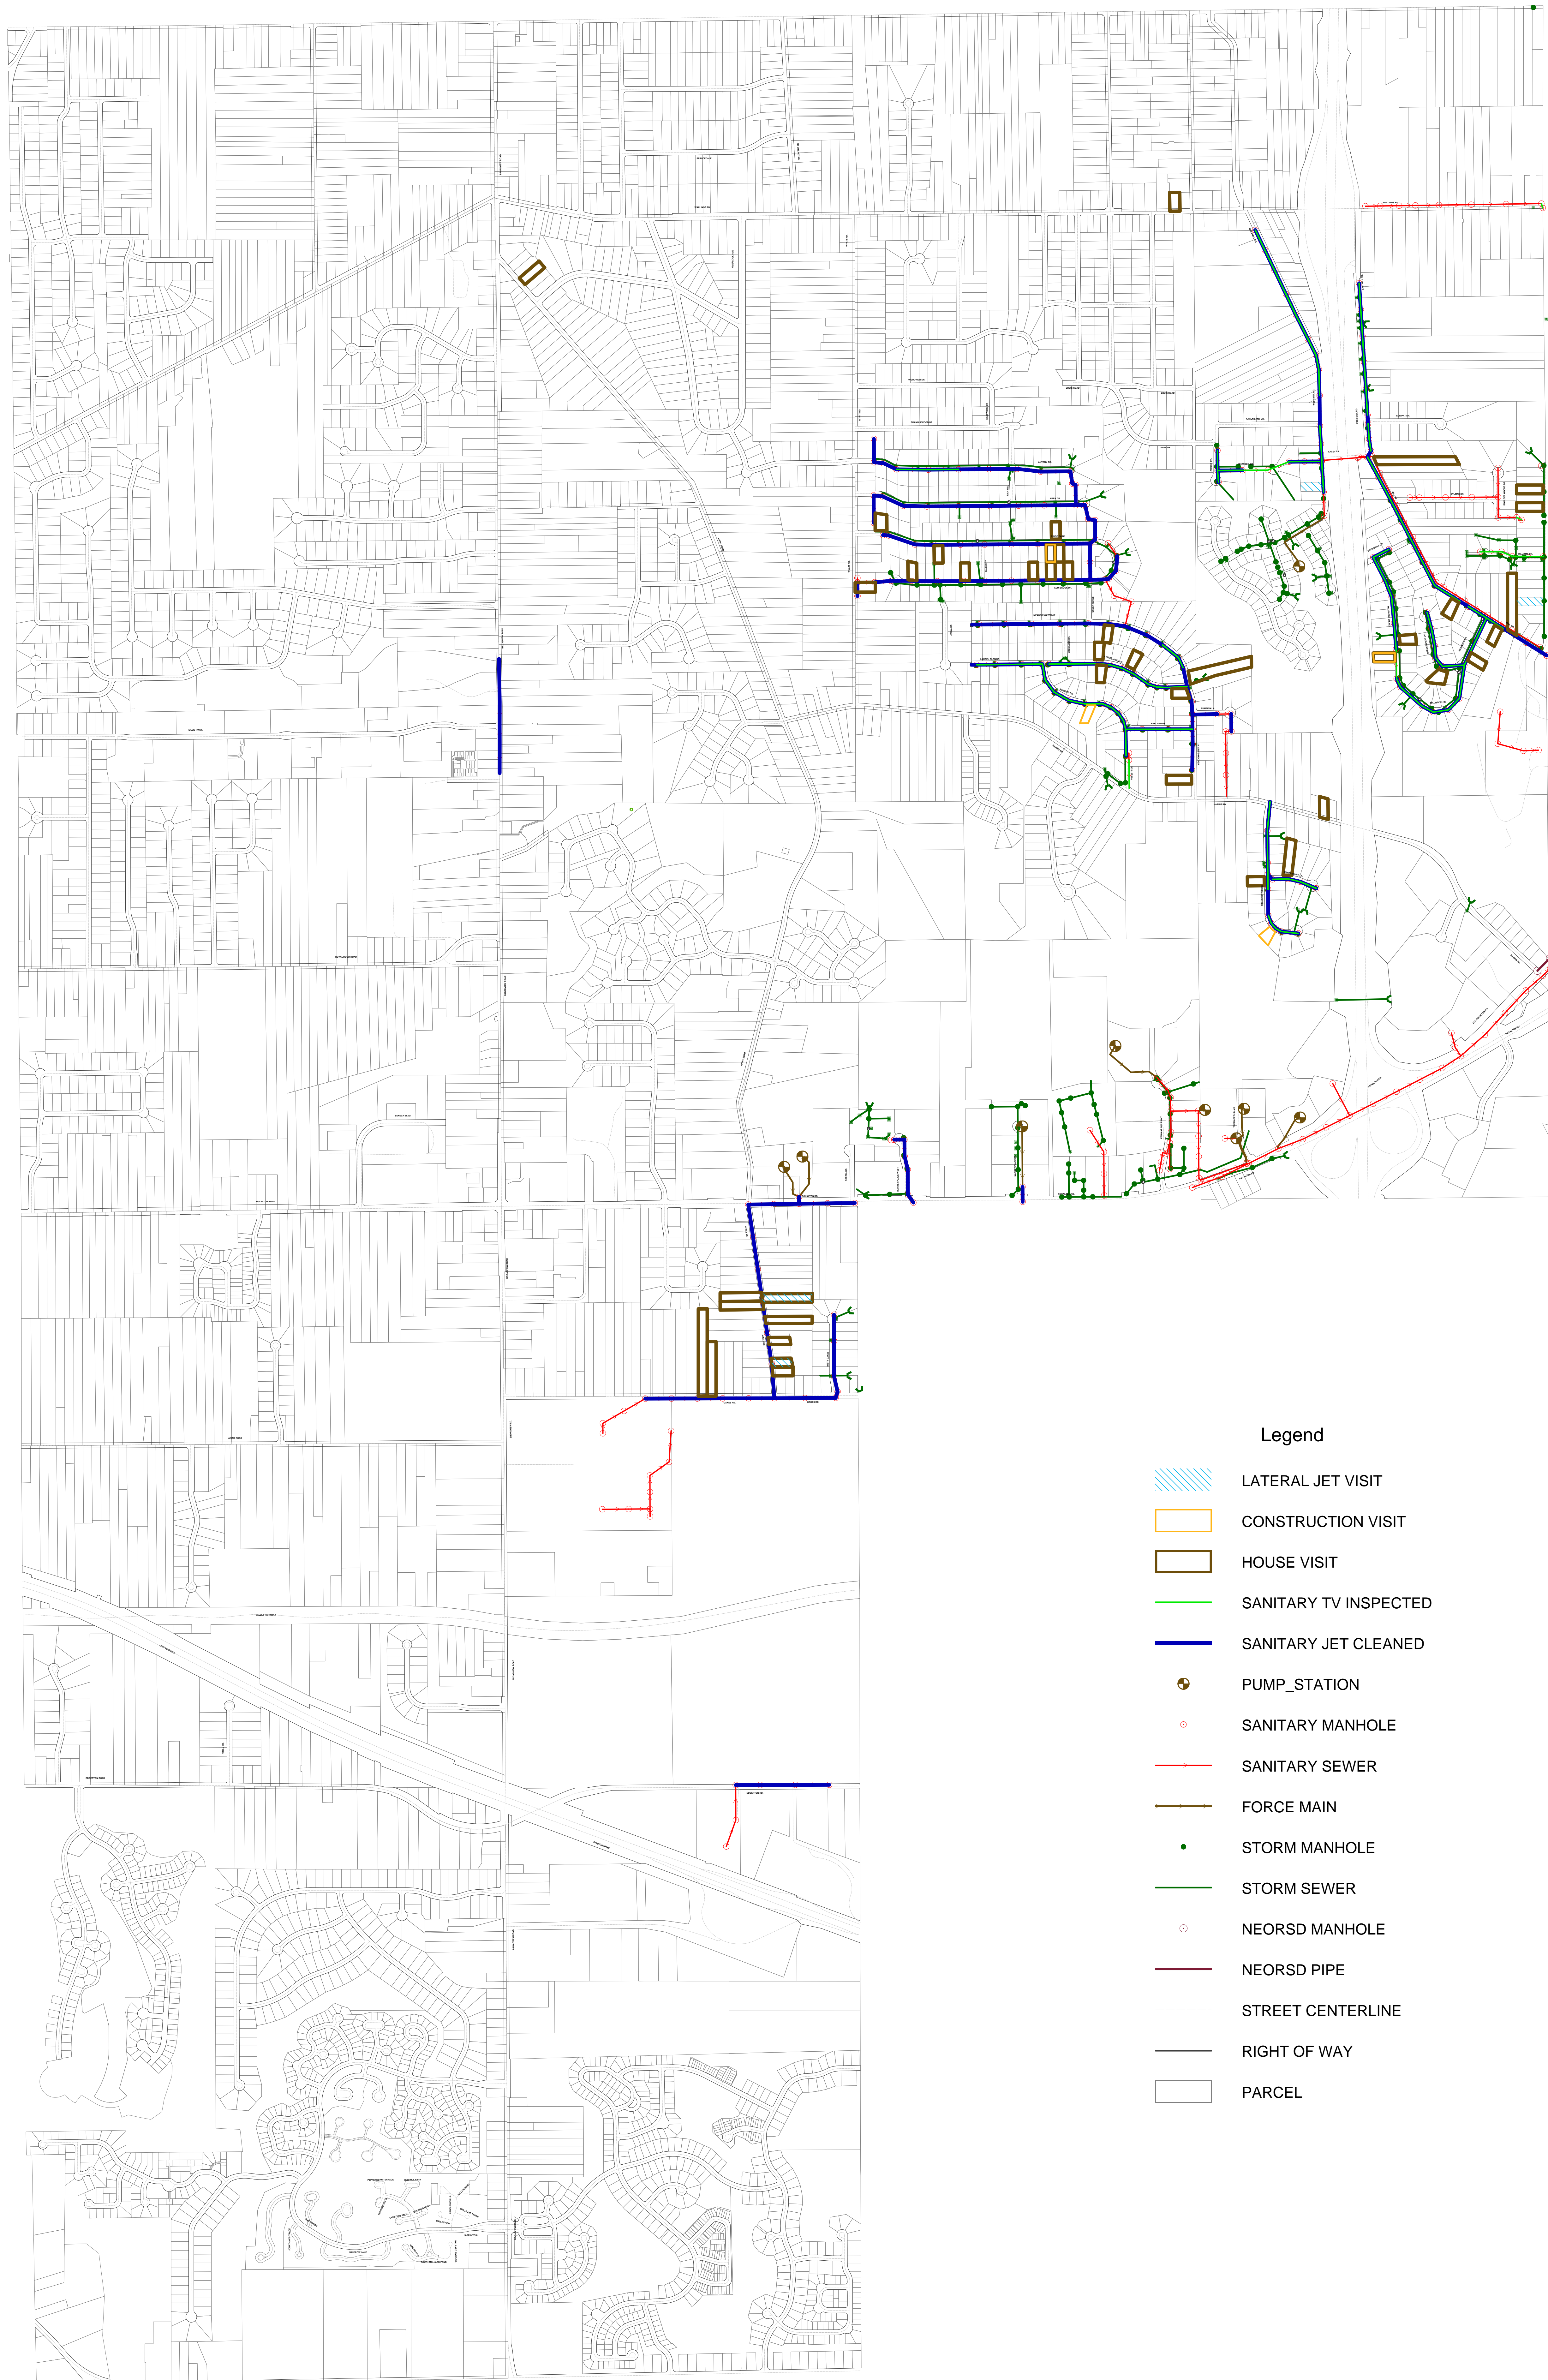

BROADVIEW HEIGHTS SERVICE MAP

2012 SEWER MAINTENANCE

- Legend
- LATERAL JET VISIT
 - CONSTRUCTION VISIT
 - HOUSE VISIT
 - SANITARY TV INSPECTED
 - SANITARY JET CLEANED
 - PUMP_STATION
 - SANITARY MANHOLE
 - SANITARY SEWER
 - FORCE MAIN
 - STORM MANHOLE
 - STORM SEWER
 - NEORSD MANHOLE
 - NEORSD PIPE
 - STREET CENTERLINE
 - RIGHT OF WAY
 - PARCEL