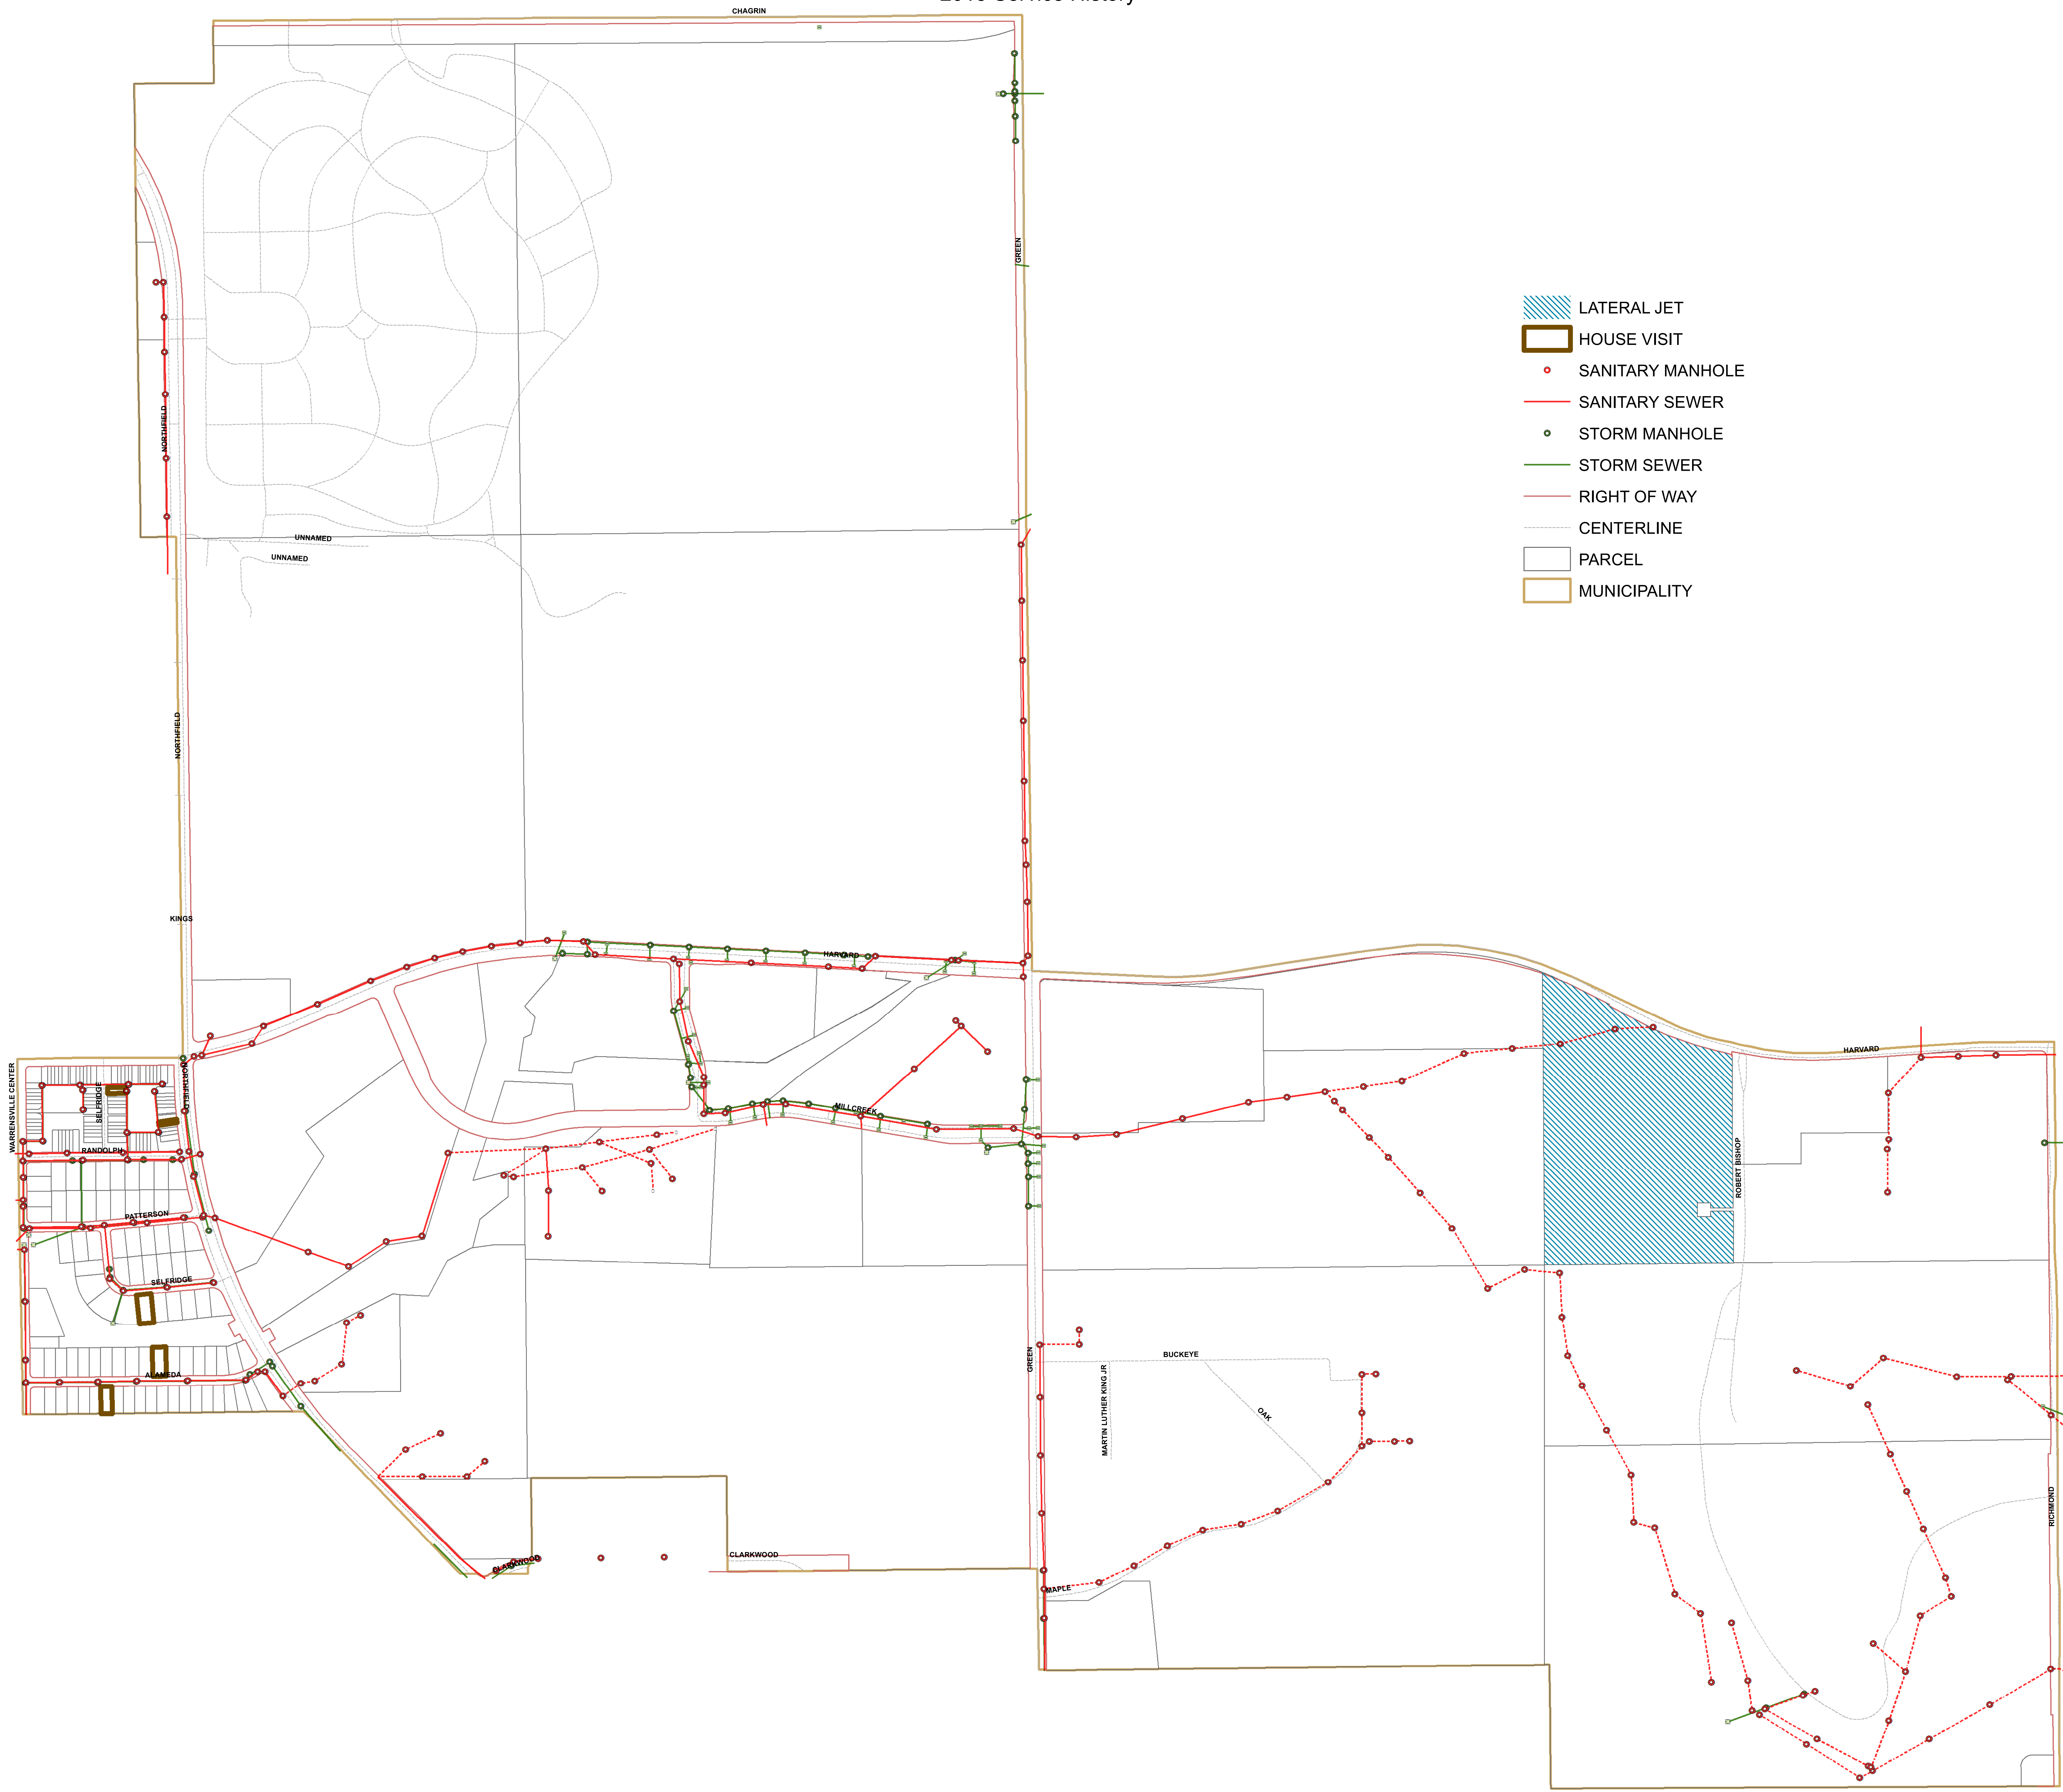

Highland Hills

2013 Service History

-  LATERAL JET
-  HOUSE VISIT
-  SANITARY MANHOLE
-  SANITARY SEWER
-  STORM MANHOLE
-  STORM SEWER
-  RIGHT OF WAY
-  CENTERLINE
-  PARCEL
-  MUNICIPALITY

NOTE: THIS MAP IS FOR GENERAL REVIEW PURPOSES ONLY. NO WARRANTIES, EXPRESSED OR IMPLIED, CONCERNING THE ACCURACY, RELIABILITY, OR SUITABILITY OF THIS DATA HAVE BEEN MADE. THE INFORMATION DISPLAYED IS CURRENT AS OF THE DATE CREATED, ALTHOUGH IT MAY NOT REFLECT UPDATES OR CHANGES NOT YET POSTED TO THE SYSTEM.