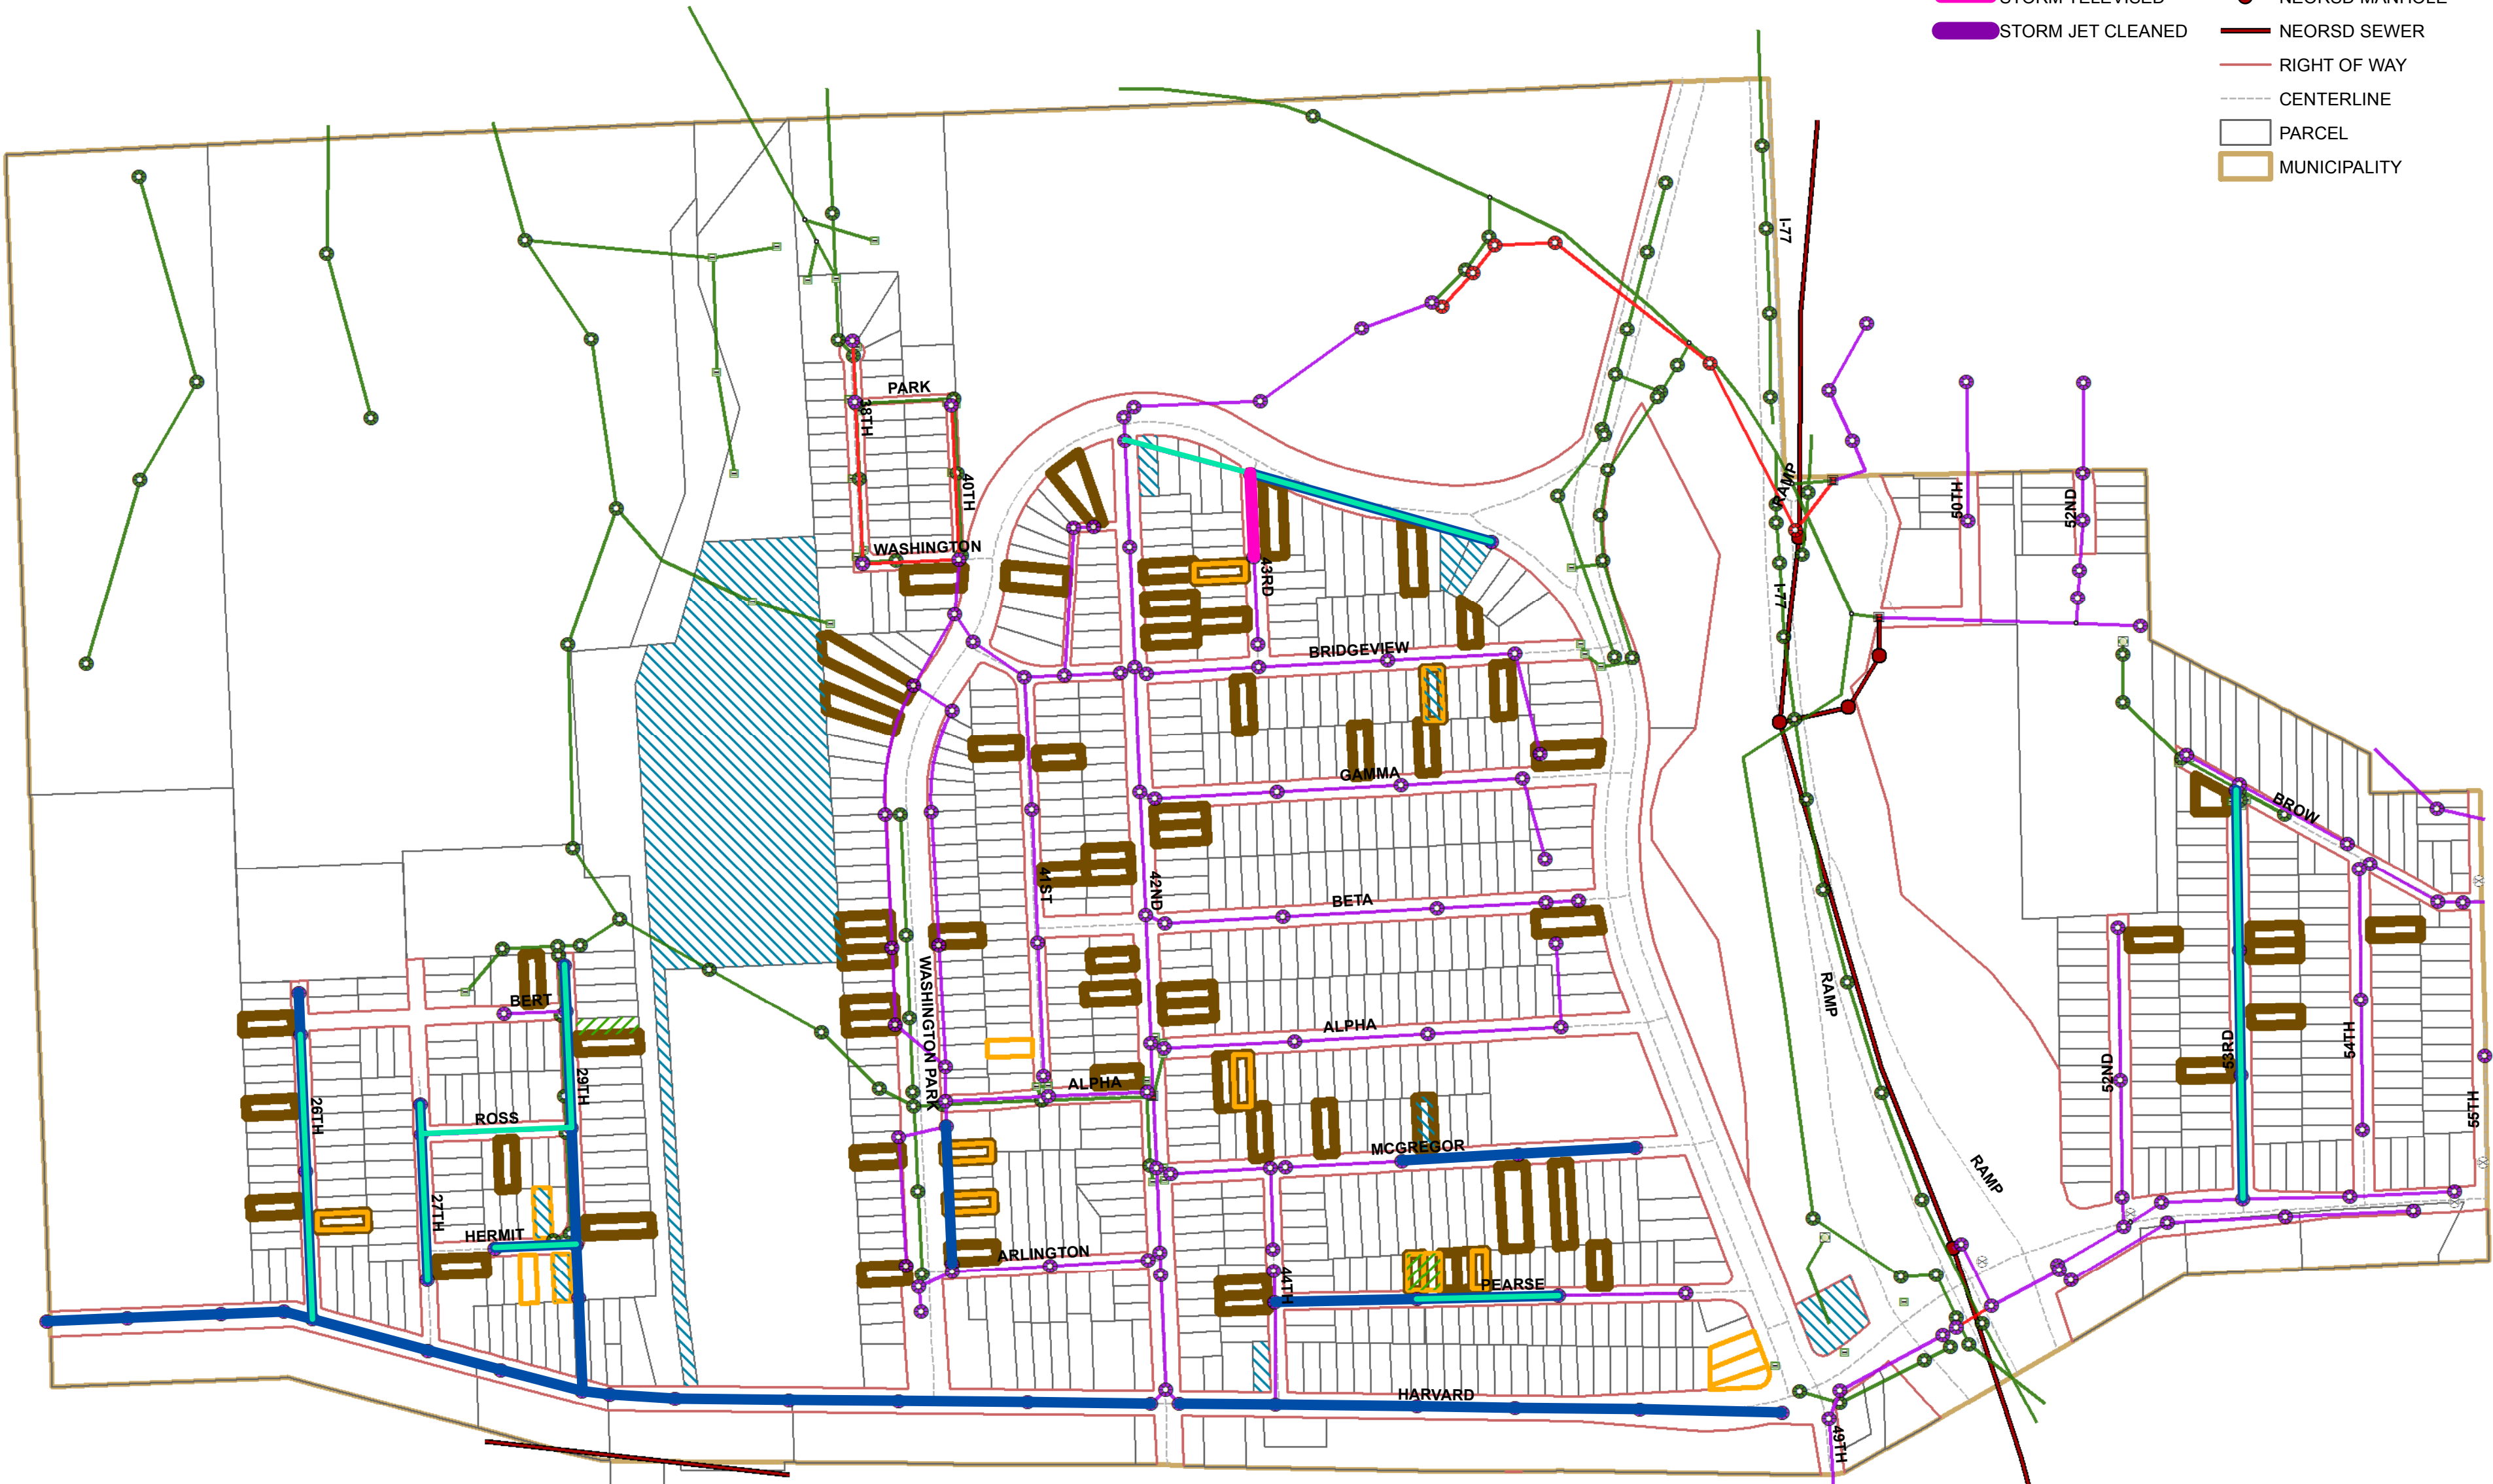

Newburgh Heights

2013 Service History

- LATERAL TV
- LATERAL JET
- CONSTRUCTION VISIT
- HOUSE VISIT
- SANITARY TELEVIEWED
- SANITARY JET CLEANED
- STORM TELEVIEWED
- STORM JET CLEANED
- SANITARY MANHOLE
- COMBINATION MANHOLE
- SANITARY SEWER
- COMBINATION SEWER
- STORM MANHOLE
- STORM SEWER
- NEORSD MANHOLE
- NEORSD SEWER
- RIGHT OF WAY
- CENTERLINE
- PARCEL
- MUNICIPALITY