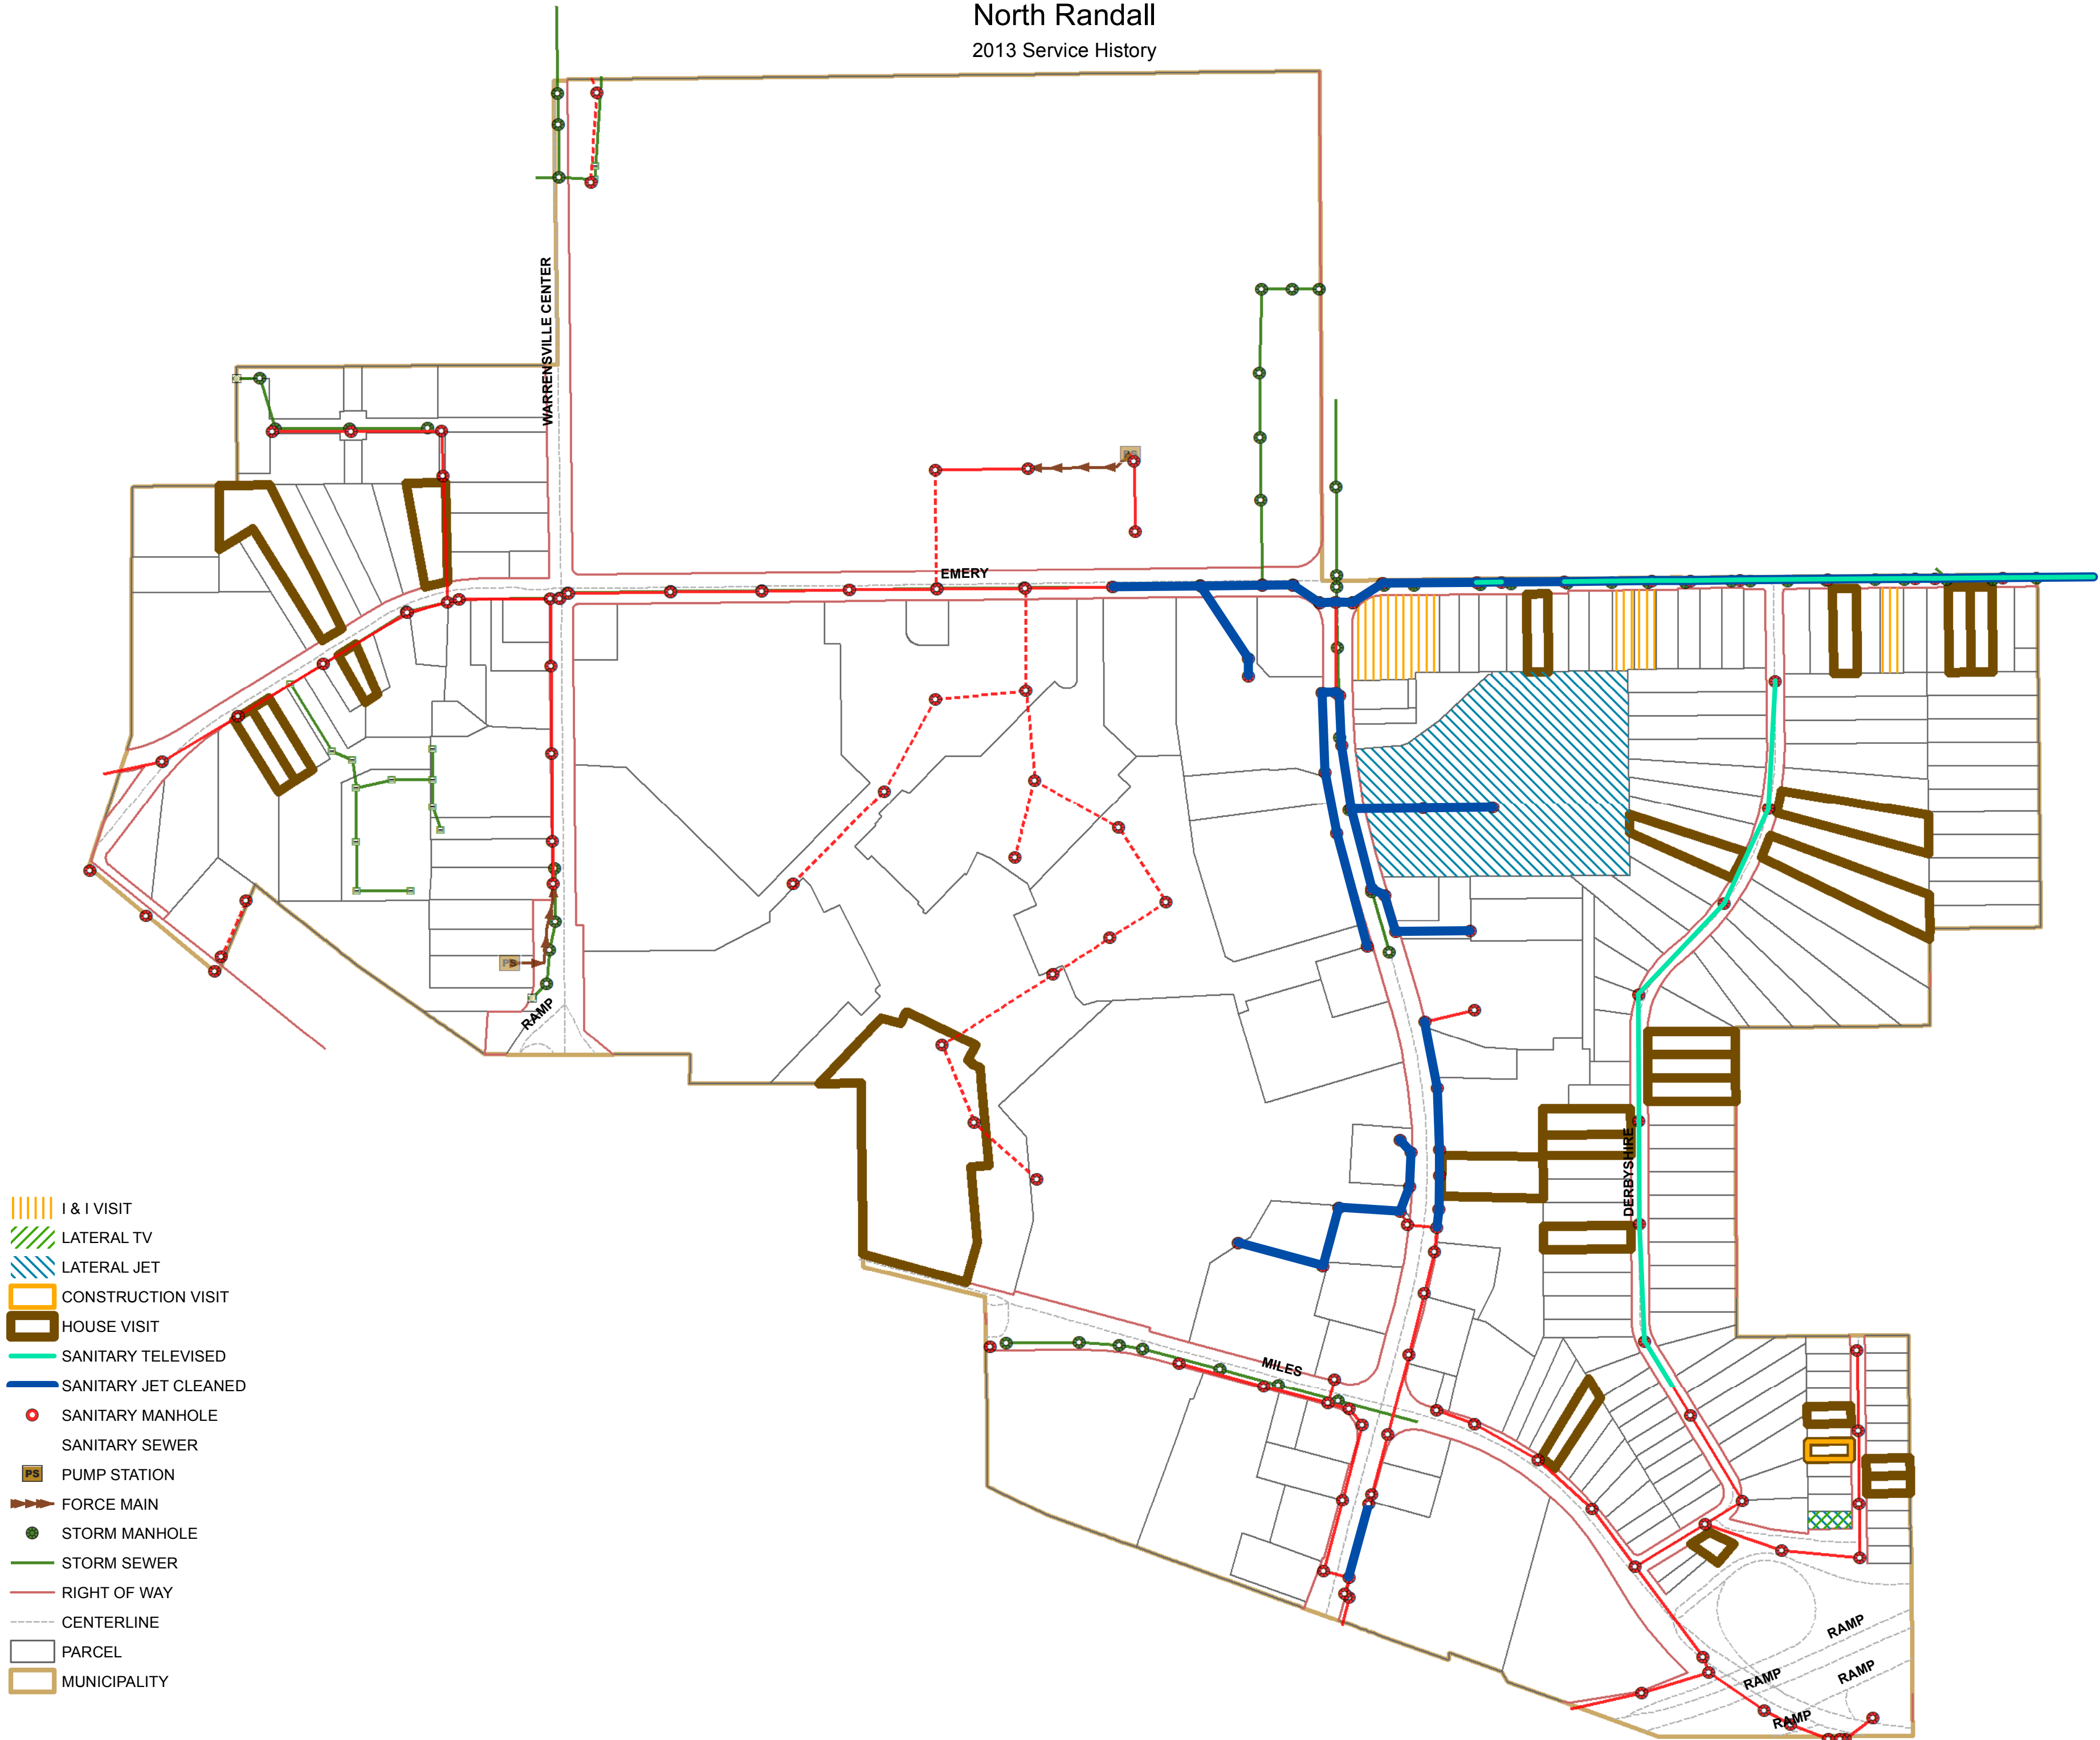

North Randall

2013 Service History

- I & I VISIT
- LATERAL TV
- LATERAL JET
- CONSTRUCTION VISIT
- HOUSE VISIT
- SANITARY TELEVISED
- SANITARY JET CLEANED
- SANITARY MANHOLE
- SANITARY SEWER
- PUMP STATION
- FORCE MAIN
- STORM MANHOLE
- STORM SEWER
- RIGHT OF WAY
- CENTERLINE
- PARCEL
- MUNICIPALITY

NOTE: THIS MAP IS FOR GENERAL REVIEW PURPOSES ONLY. NO WARRANTIES, EXPRESSED OR IMPLIED, CONCERNING THE ACCURACY, RELIABILITY, OR SUITABILITY OF THIS DATA HAVE BEEN MADE. THE INFORMATION DISPLAYED IS CURRENT AS OF THE DATE CREATED, ALTHOUGH IT MAY NOT REFLECT UPDATES OR CHANGES NOT YET POSTED TO THE SYSTEM.