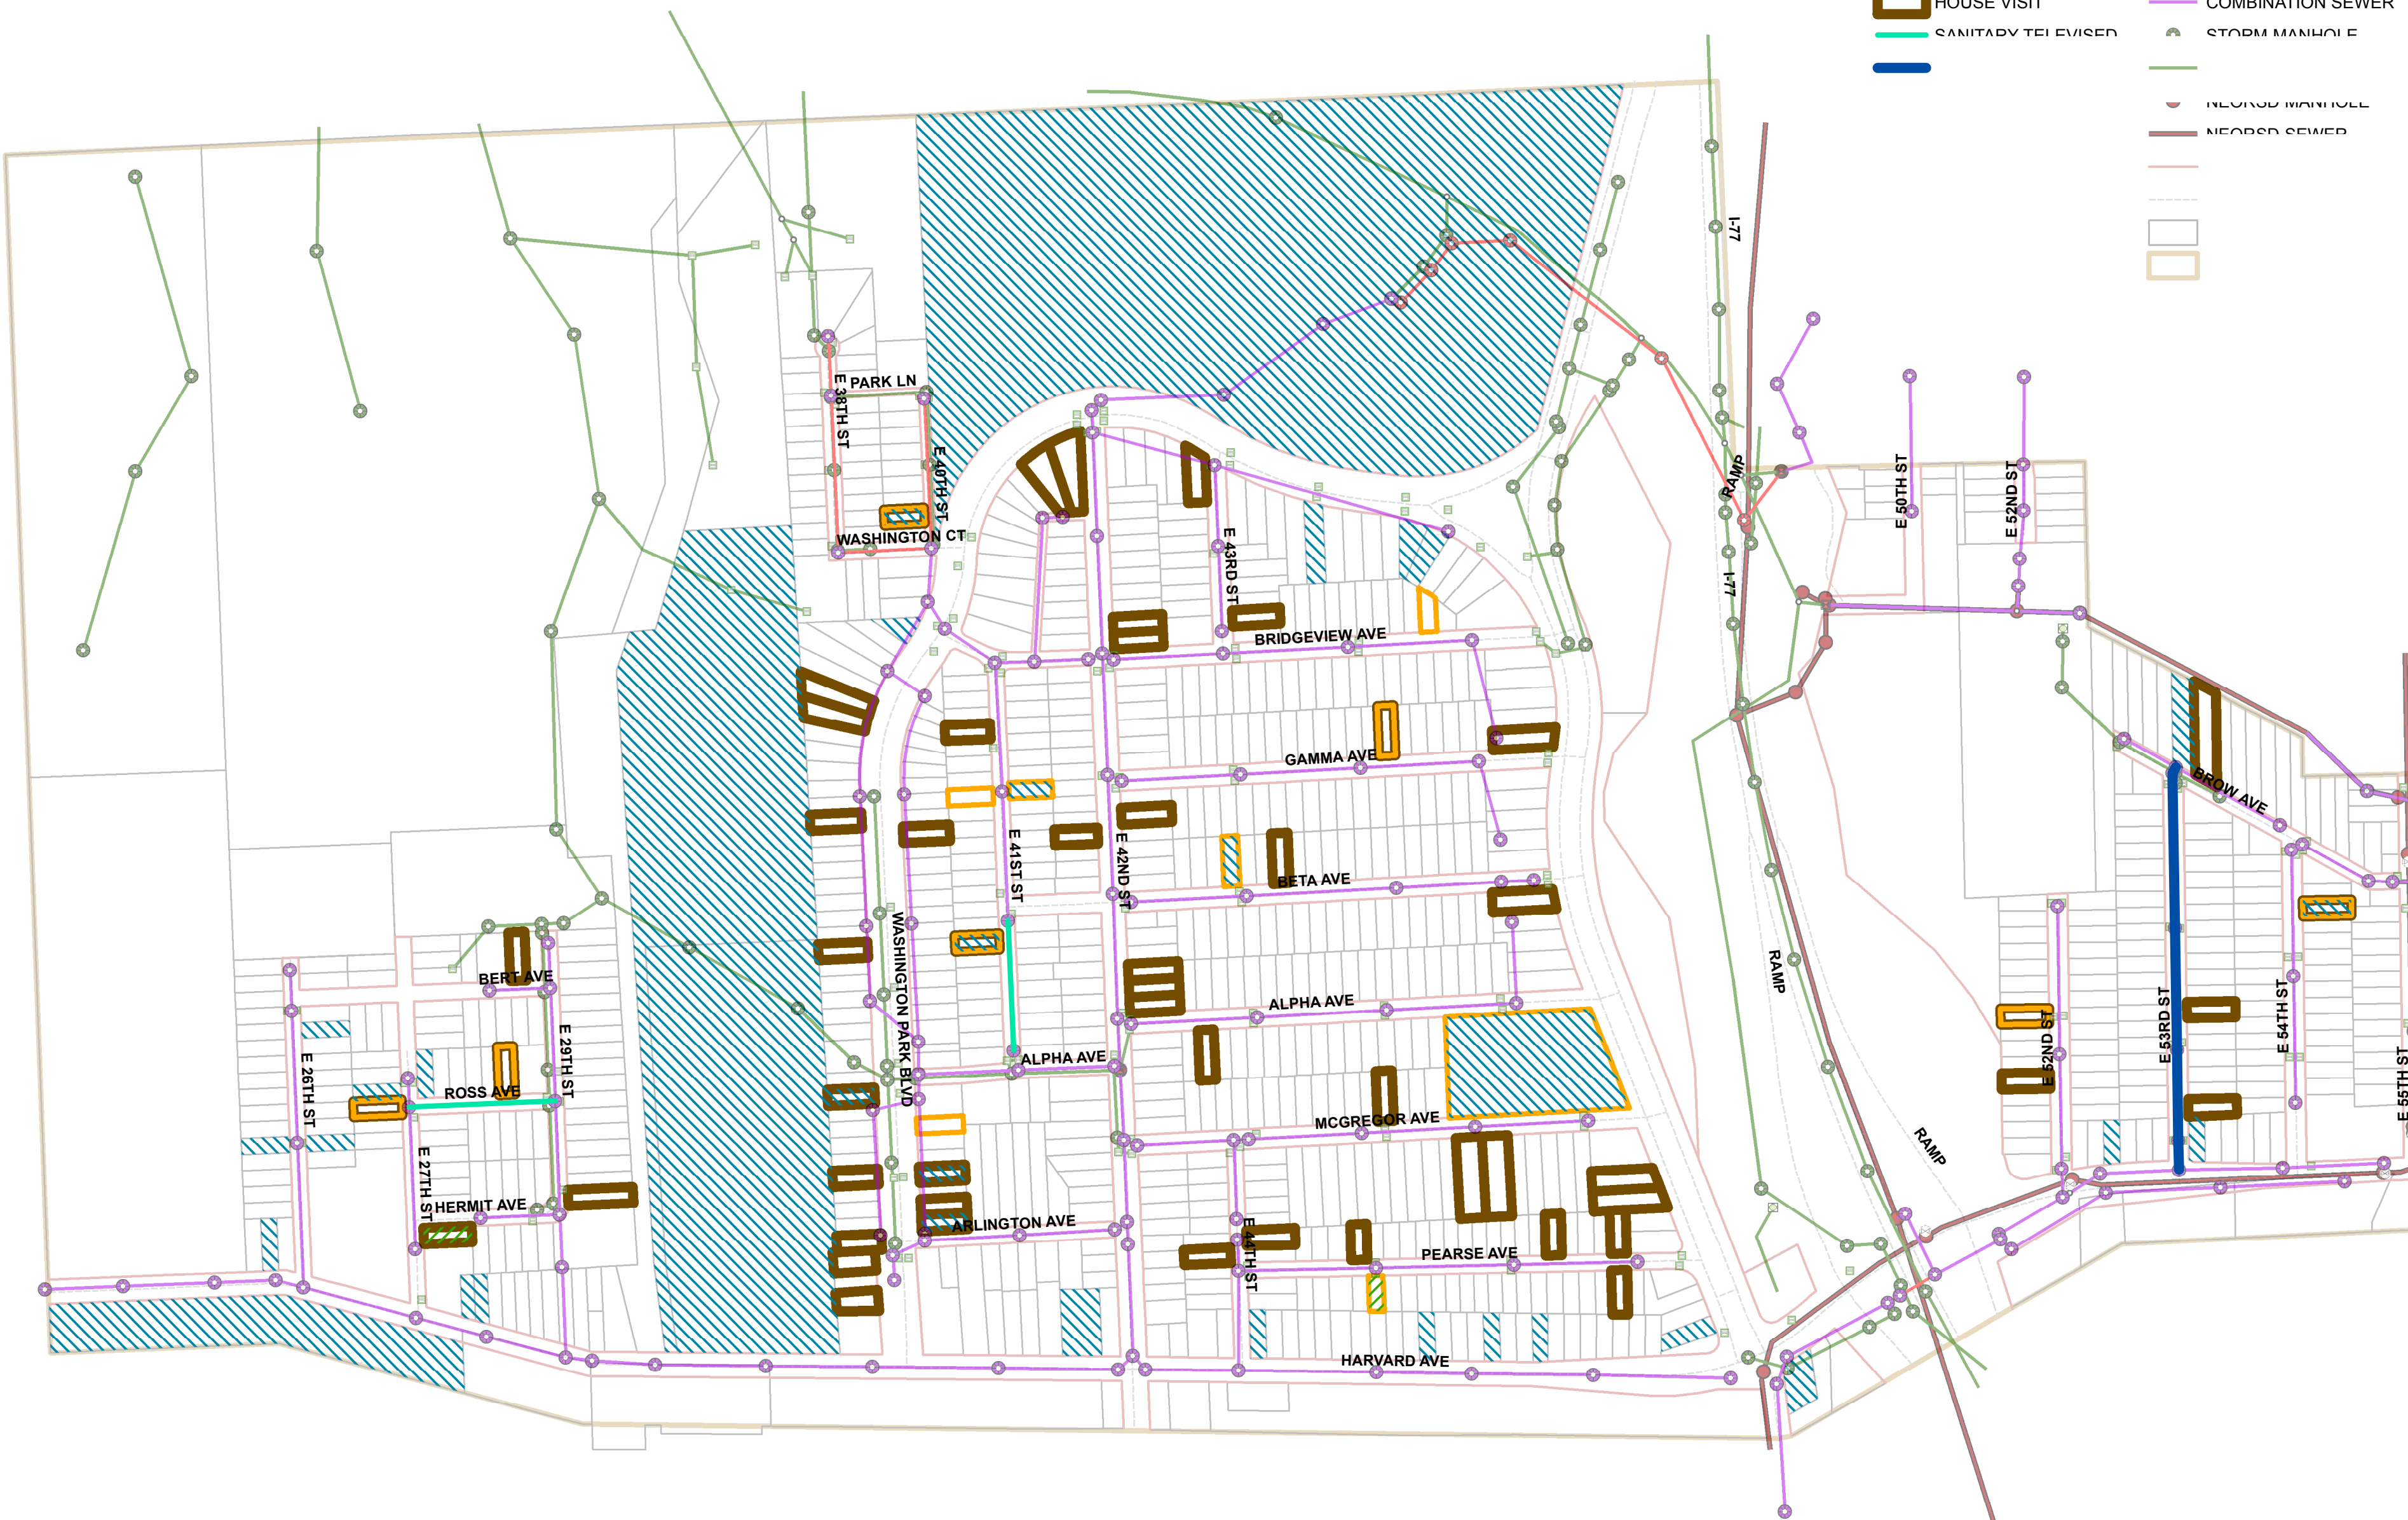

Newburgh Heights

2014 Service History

- /// LATERAL TV
- --- LATERAL JET
- CONSTRUCTION VISIT
- HOUSE VISIT
- --- SANITARY TELEVIEWED
- --- ---
- SANITARY MANHOLE
- COMBINATION MANHOLE
- --- SANITARY SEWER
- --- COMBINATION SEWER
- STORM MANHOLE
- --- REUSED MANHOLE
- --- REUSED SEWER