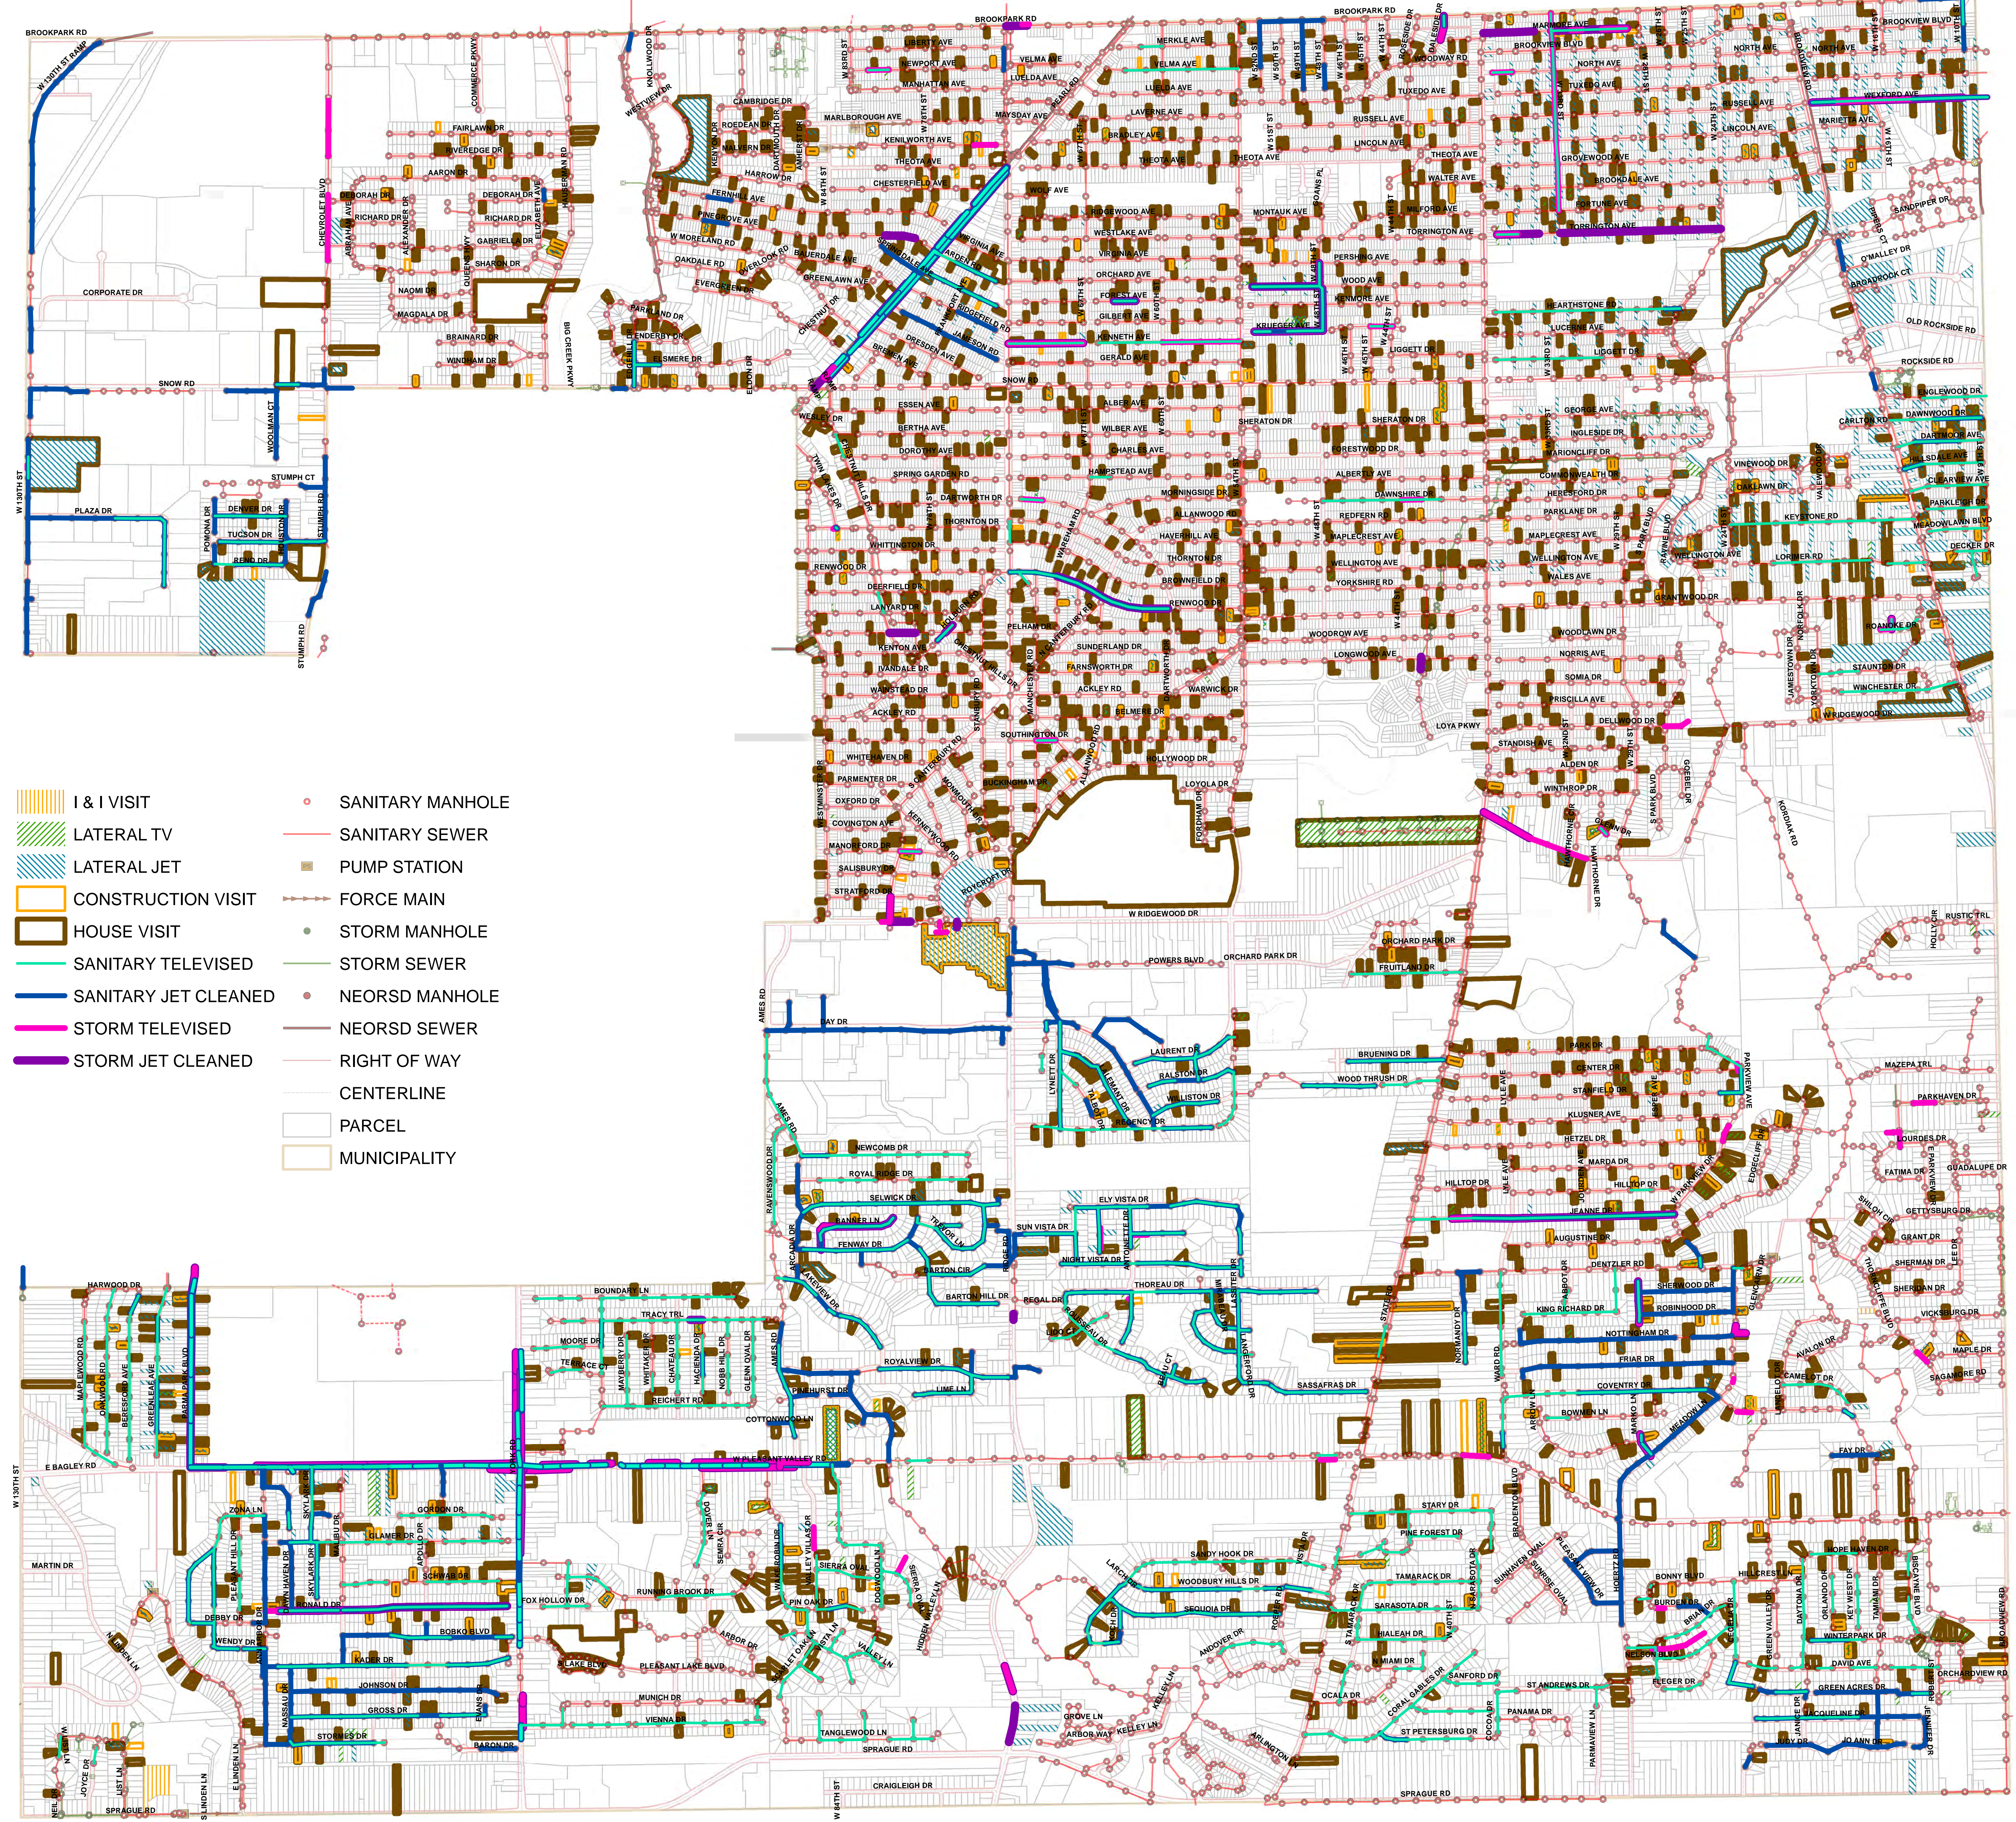

Parma

2014 Service History

- I & I VISIT
- LATERAL TV
- LATERAL JET
- CONSTRUCTION VISIT
- HOUSE VISIT
- SANITARY TELEVISED
- SANITARY JET CLEANED
- STORM TELEVISED
- STORM JET CLEANED
- SANITARY MANHOLE
- SANITARY SEWER
- PUMP STATION
- FORCE MAIN
- STORM MANHOLE
- STORM SEWER
- NEORS MANHOLE
- NEORS SEWER
- RIGHT OF WAY
- CENTERLINE
- PARCEL
- MUNICIPALITY