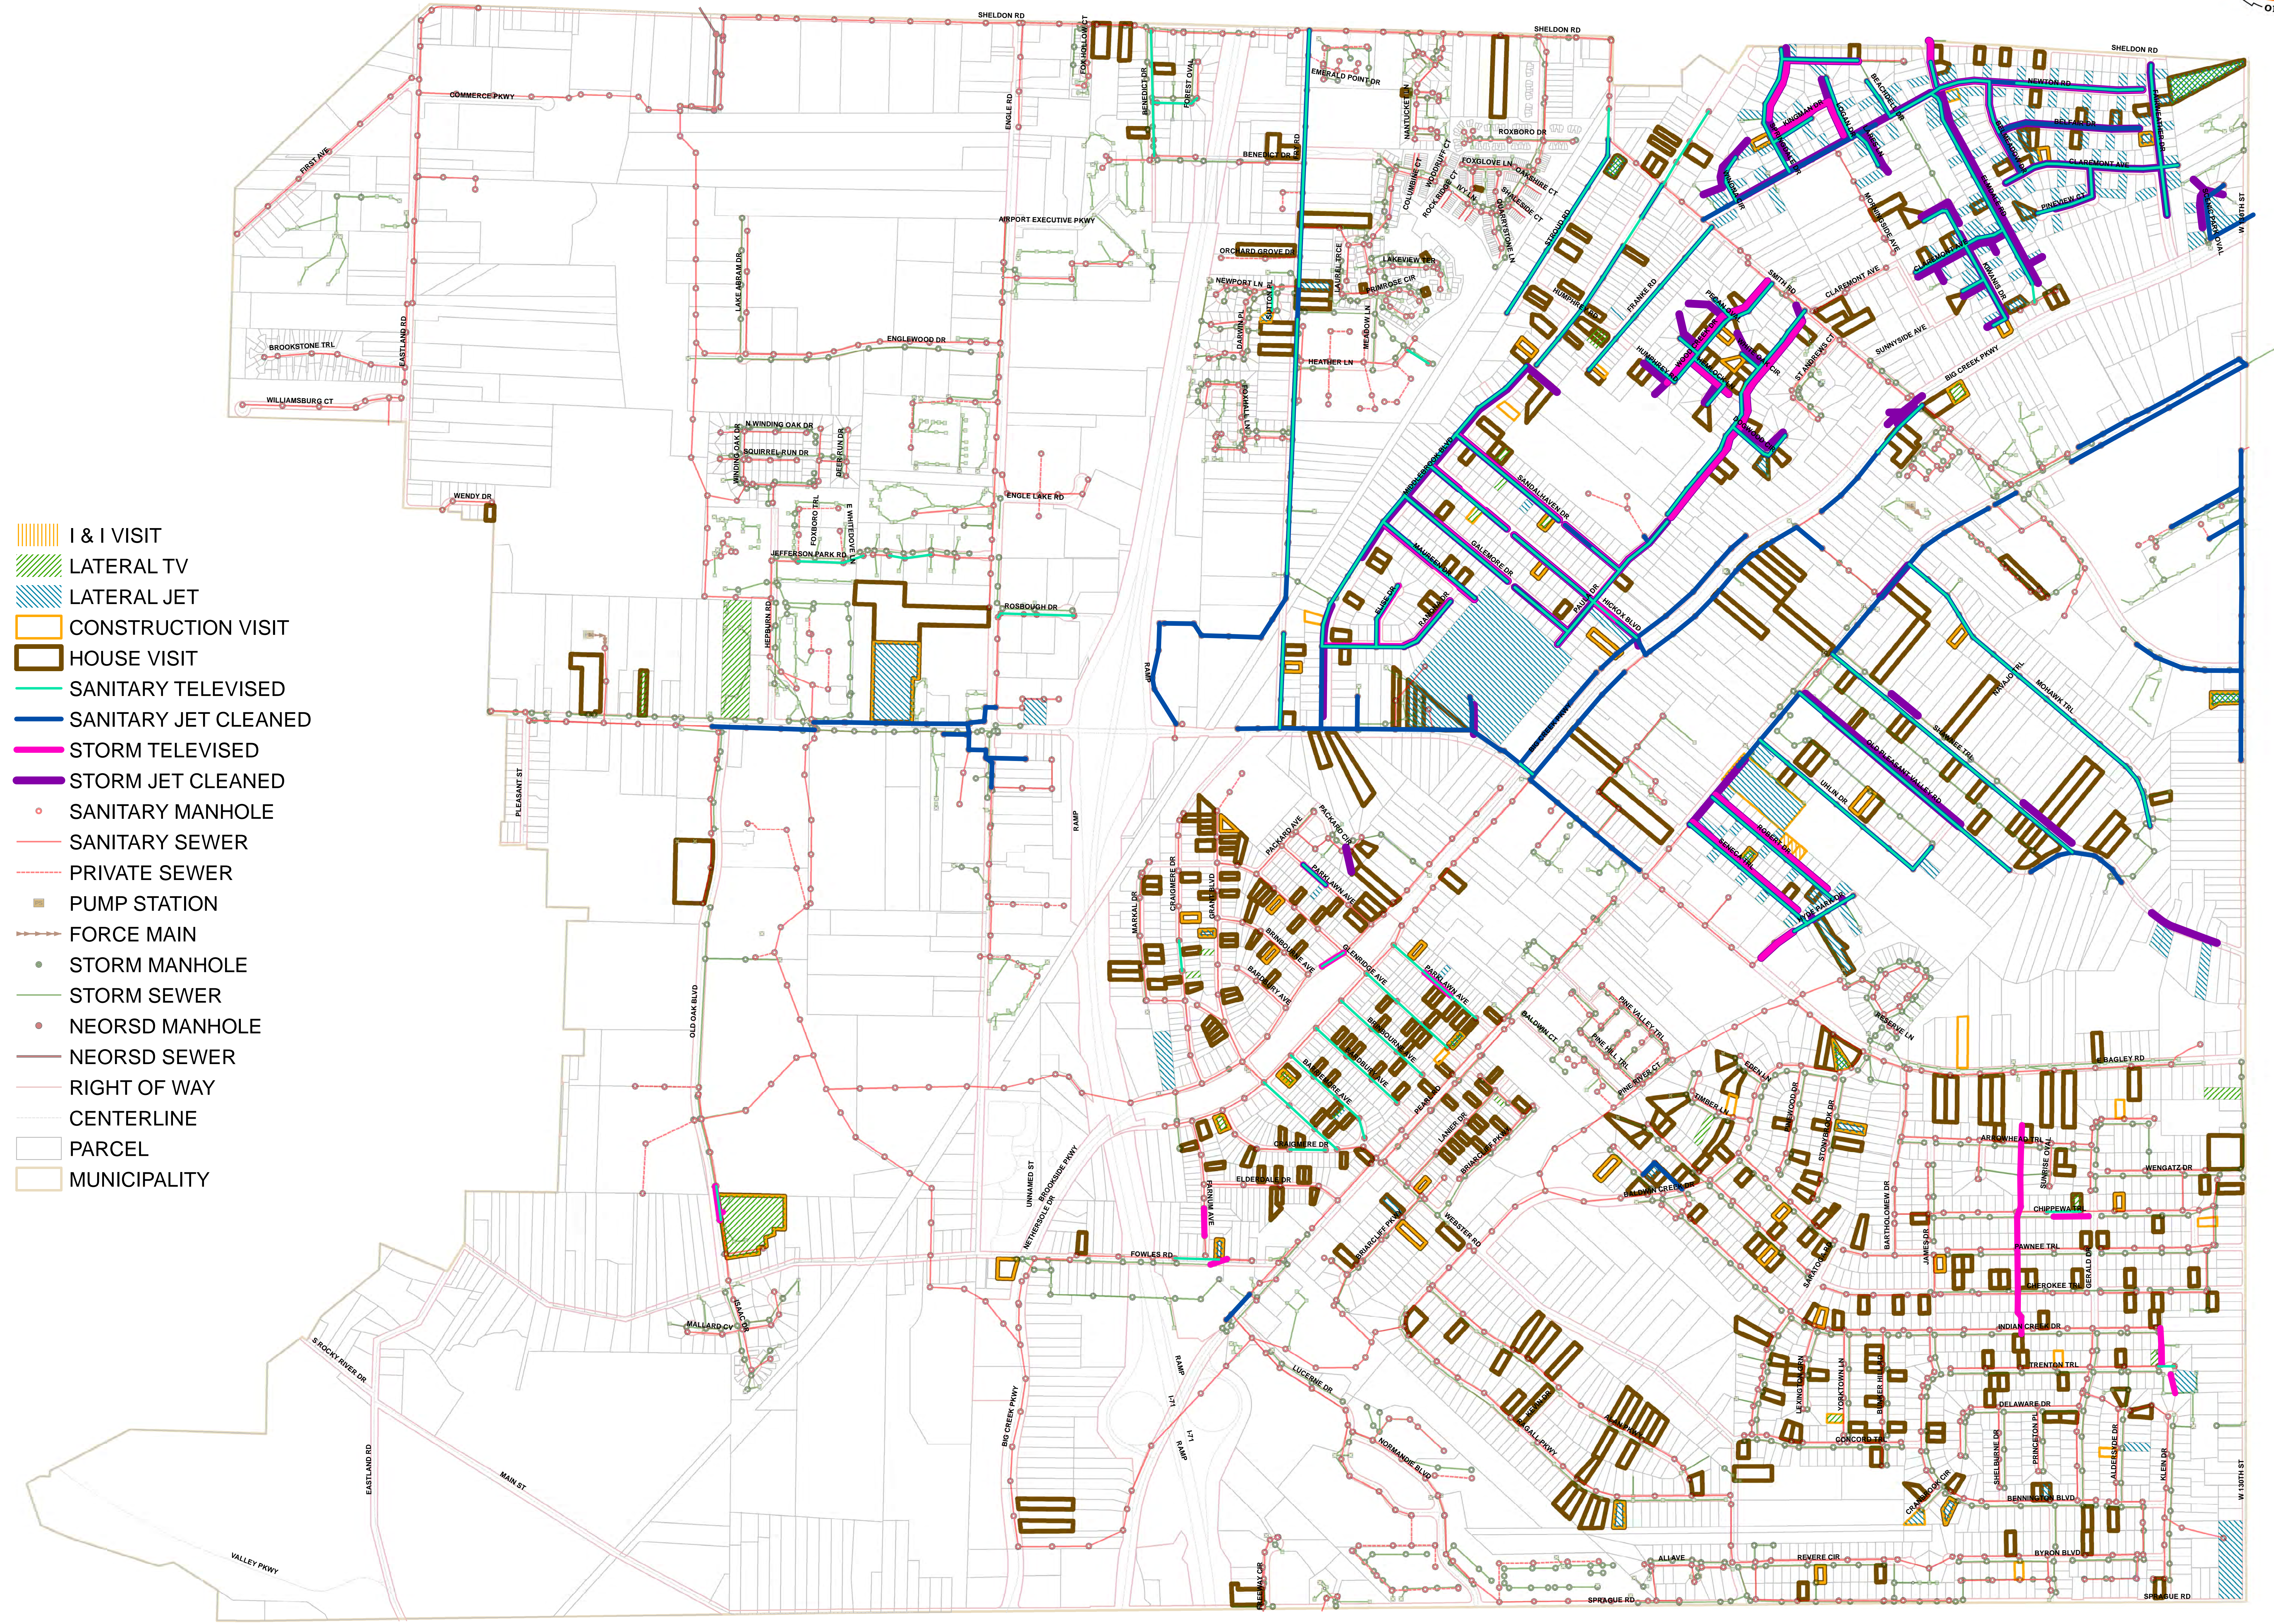

# Middleburg Heights

## 2015 Service History

- I & I VISIT
- LATERAL TV
- LATERAL JET
- CONSTRUCTION VISIT
- HOUSE VISIT
- SANITARY TELEVISED
- SANITARY JET CLEANED
- STORM TELEVISED
- STORM JET CLEANED
- SANITARY MANHOLE
- SANITARY SEWER
- PRIVATE SEWER
- PUMP STATION
- FORCE MAIN
- STORM MANHOLE
- STORM SEWER
- NEORS D MANHOLE
- NEORS D SEWER
- RIGHT OF WAY
- CENTERLINE
- PARCEL
- MUNICIPALITY

NOTE: THIS MAP IS FOR GENERAL REVIEW PURPOSES ONLY; NO WARRANTIES, EXPRESSED OR IMPLIED, CONCERNING THE ACCURACY, RELIABILITY, OR SUITABILITY OF THIS DATA HAVE BEEN MADE. THE INFORMATION DISPLAYED IS CURRENT AS OF 12/31/2015.