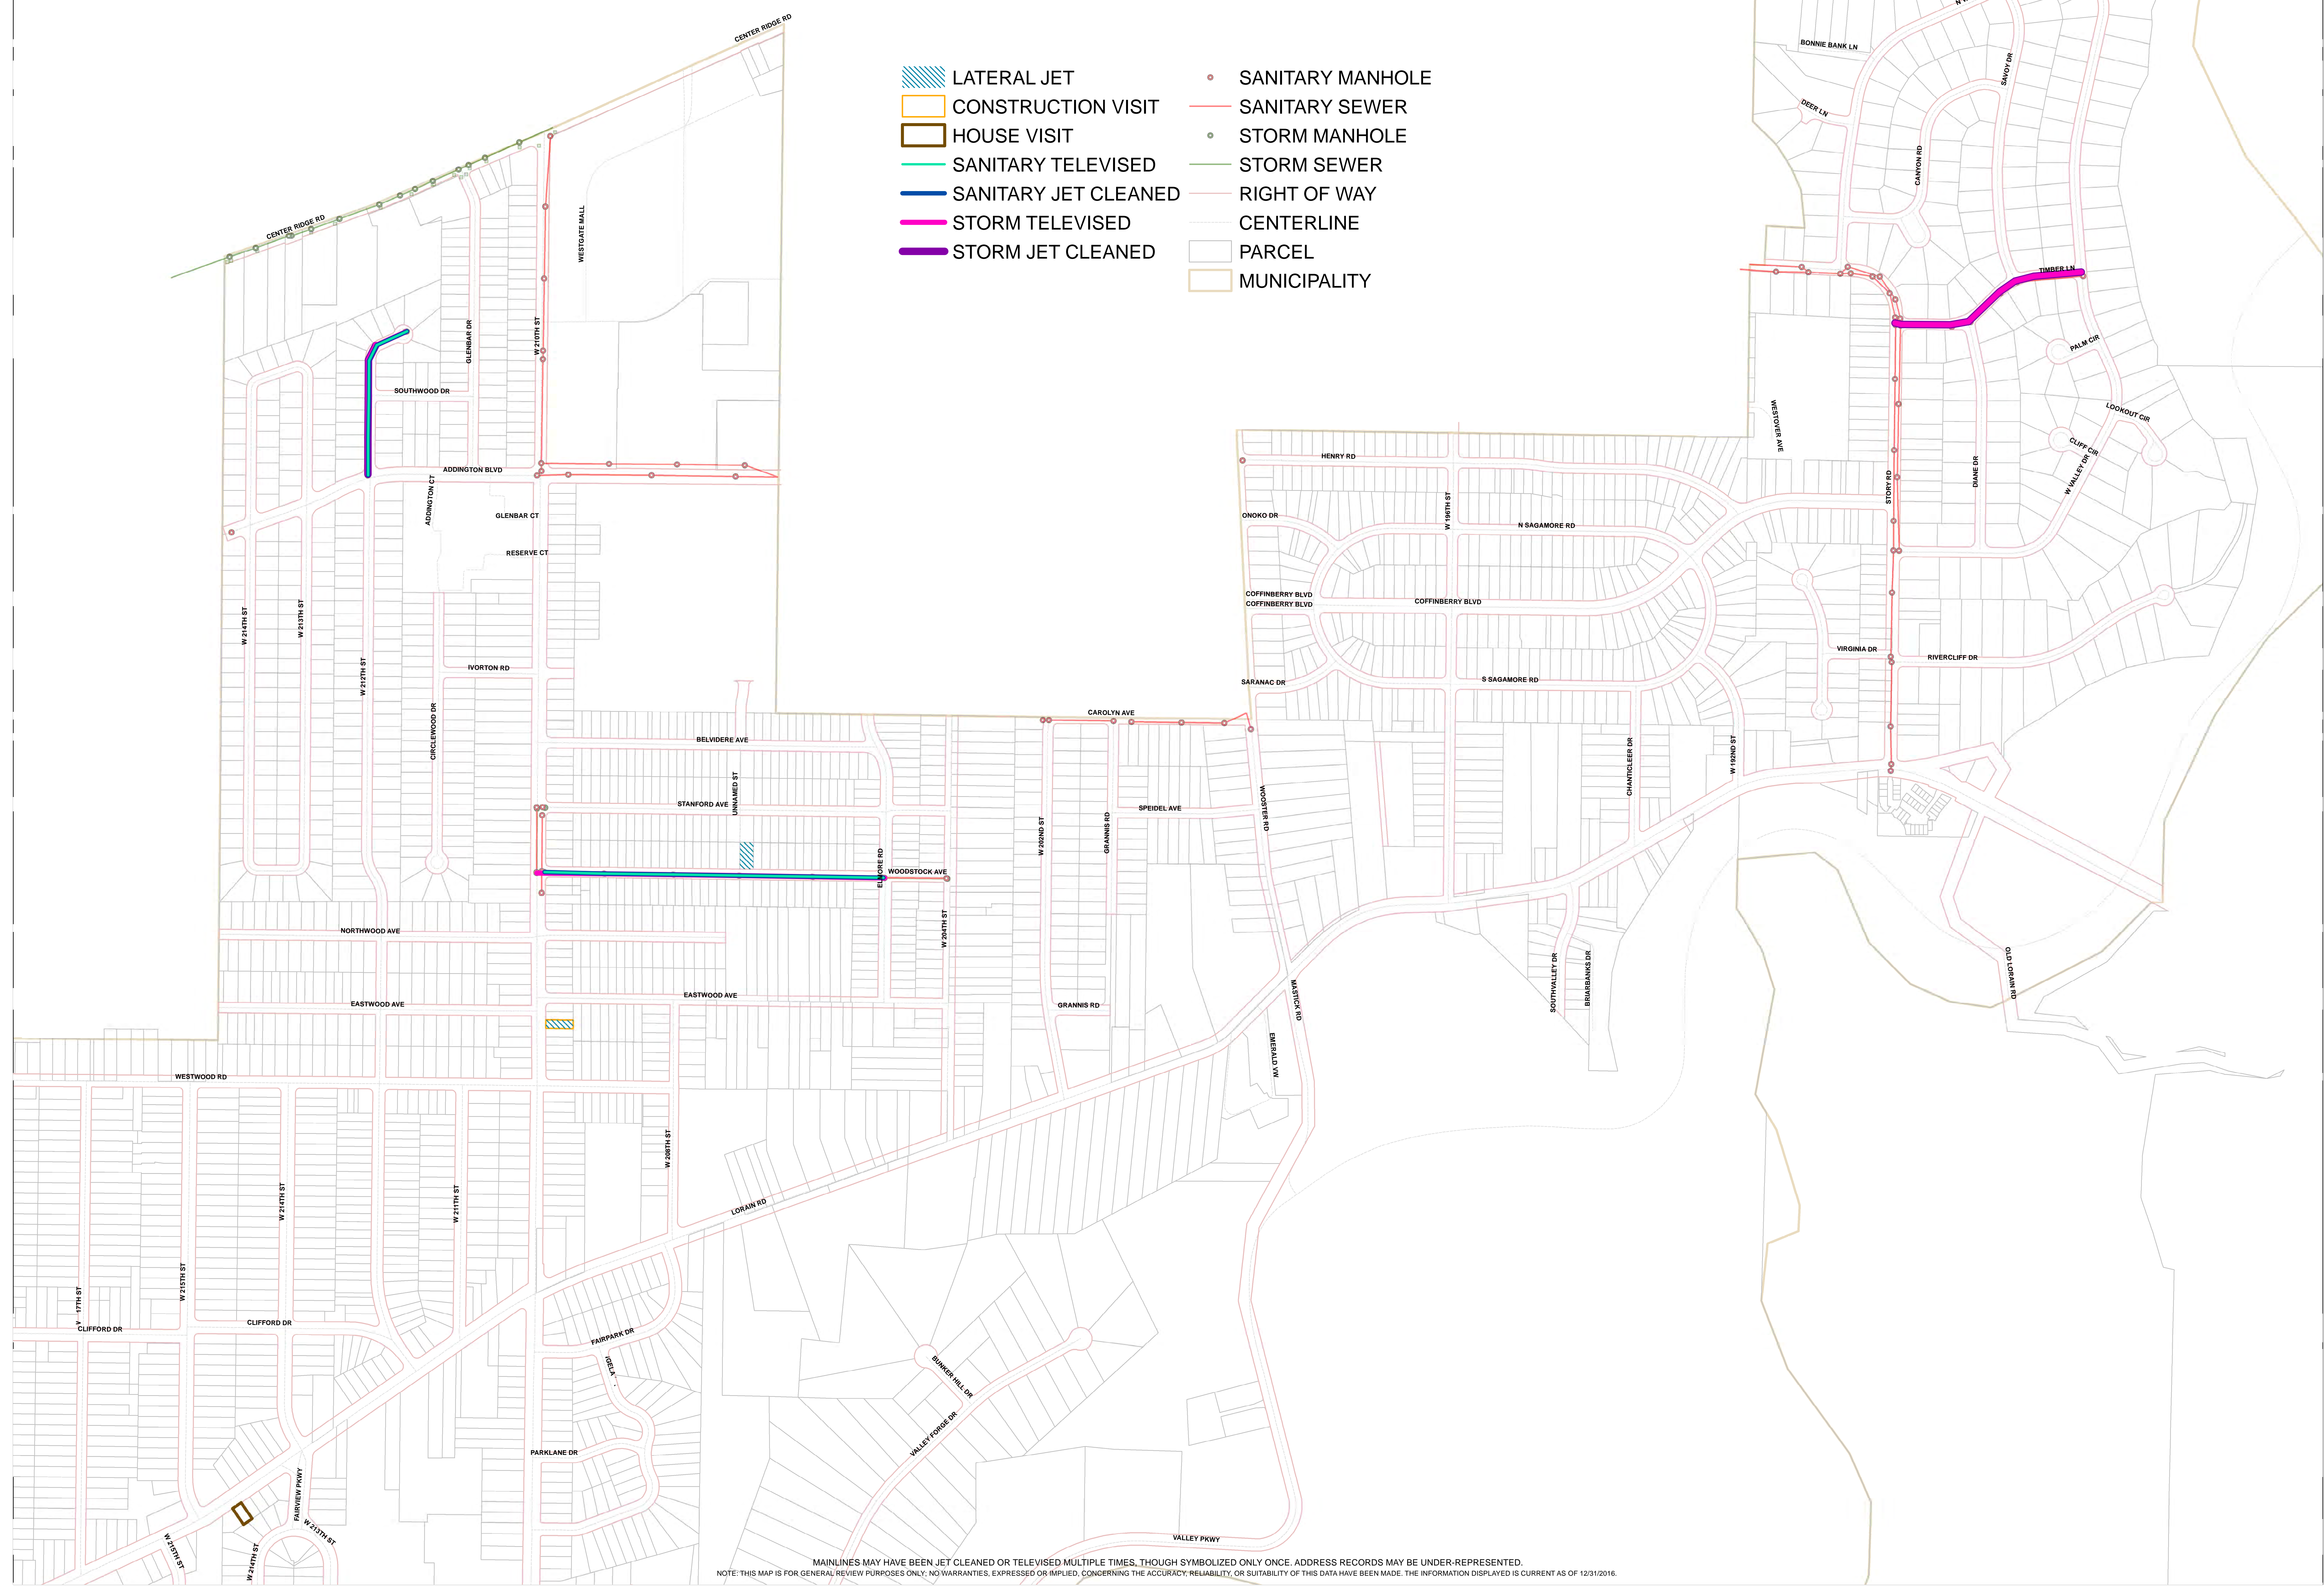

Fairview Park

2016 Service History

- LATERAL JET
- CONSTRUCTION VISIT
- HOUSE VISIT
- SANITARY TELEVISED
- SANITARY JET CLEANED
- STORM TELEVISED
- STORM JET CLEANED
- SANITARY MANHOLE
- SANITARY SEWER
- STORM MANHOLE
- STORM SEWER
- RIGHT OF WAY
- CENTERLINE
- PARCEL
- MUNICIPALITY

MAINLINES MAY HAVE BEEN JET CLEANED OR TELEVISED MULTIPLE TIMES, THOUGH SYMBOLIZED ONLY ONCE. ADDRESS RECORDS MAY BE UNDER-REPRESENTED.
NOTE: THIS MAP IS FOR GENERAL REVIEW PURPOSES ONLY. NO WARRANTIES, EXPRESSED OR IMPLIED, CONCERNING THE ACCURACY, RELIABILITY, OR SUITABILITY OF THIS DATA HAVE BEEN MADE. THE INFORMATION DISPLAYED IS CURRENT AS OF 12/31/2016.