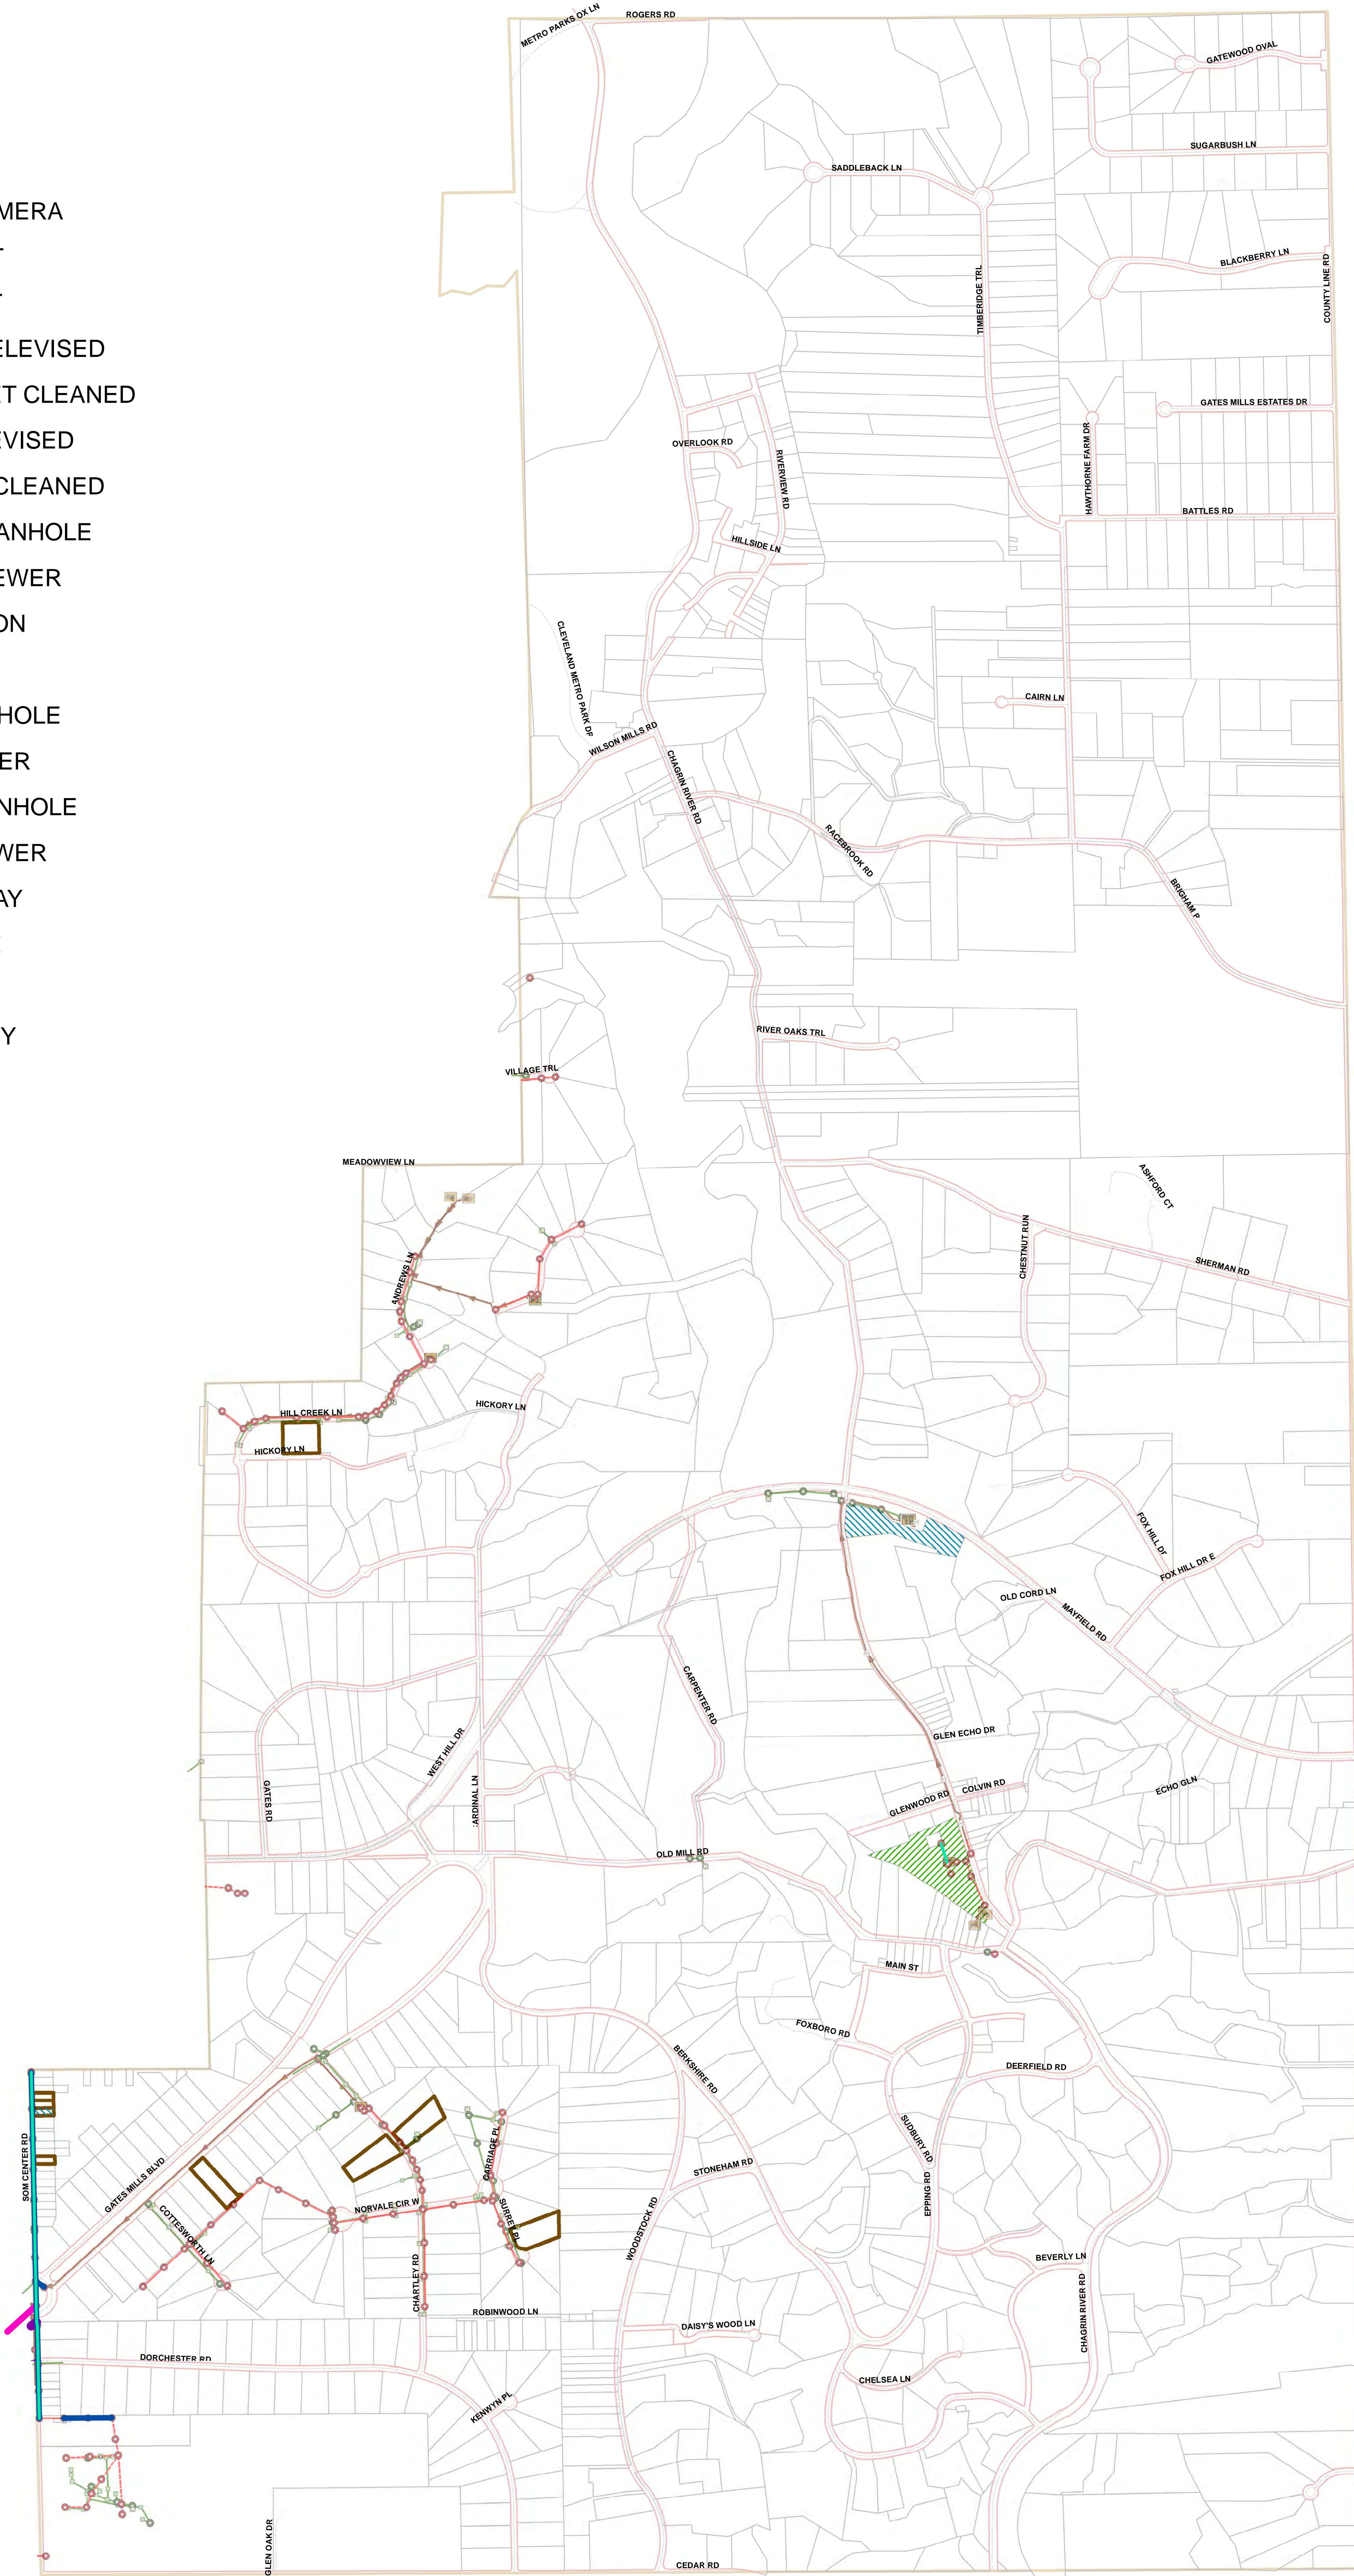

Gates Mills

2016 Service History

- LATERAL CAMERA
- LATERAL JET
- HOUSE VISIT
- SANITARY TELEVISED
- SANITARY JET CLEANED
- STORM TELEVISED
- STORM JET CLEANED
- SANITARY MANHOLE
- SANITARY SEWER
- PUMP STATION
- FORCE MAIN
- STORM MANHOLE
- STORM SEWER
- NEORS MANHOLE
- NEORS SEWER
- RIGHT OF WAY
- CENTERLINE
- PARCEL
- MUNICIPALITY

MAINLINES MAY HAVE BEEN JET CLEANED OR TELEVISED MULTIPLE TIMES, THOUGH SYMBOLIZED ONLY ONCE. ADDRESS RECORDS MAY BE UNDER-REPRESENTED.
NOTE: THIS MAP IS FOR GENERAL REVIEW PURPOSES ONLY; NO WARRANTIES, EXPRESSED OR IMPLIED, CONCERNING THE ACCURACY, RELIABILITY, OR SUITABILITY OF THIS DATA HAVE BEEN MADE. THE INFORMATION DISPLAYED IS CURRENT AS OF 12/31/2016.