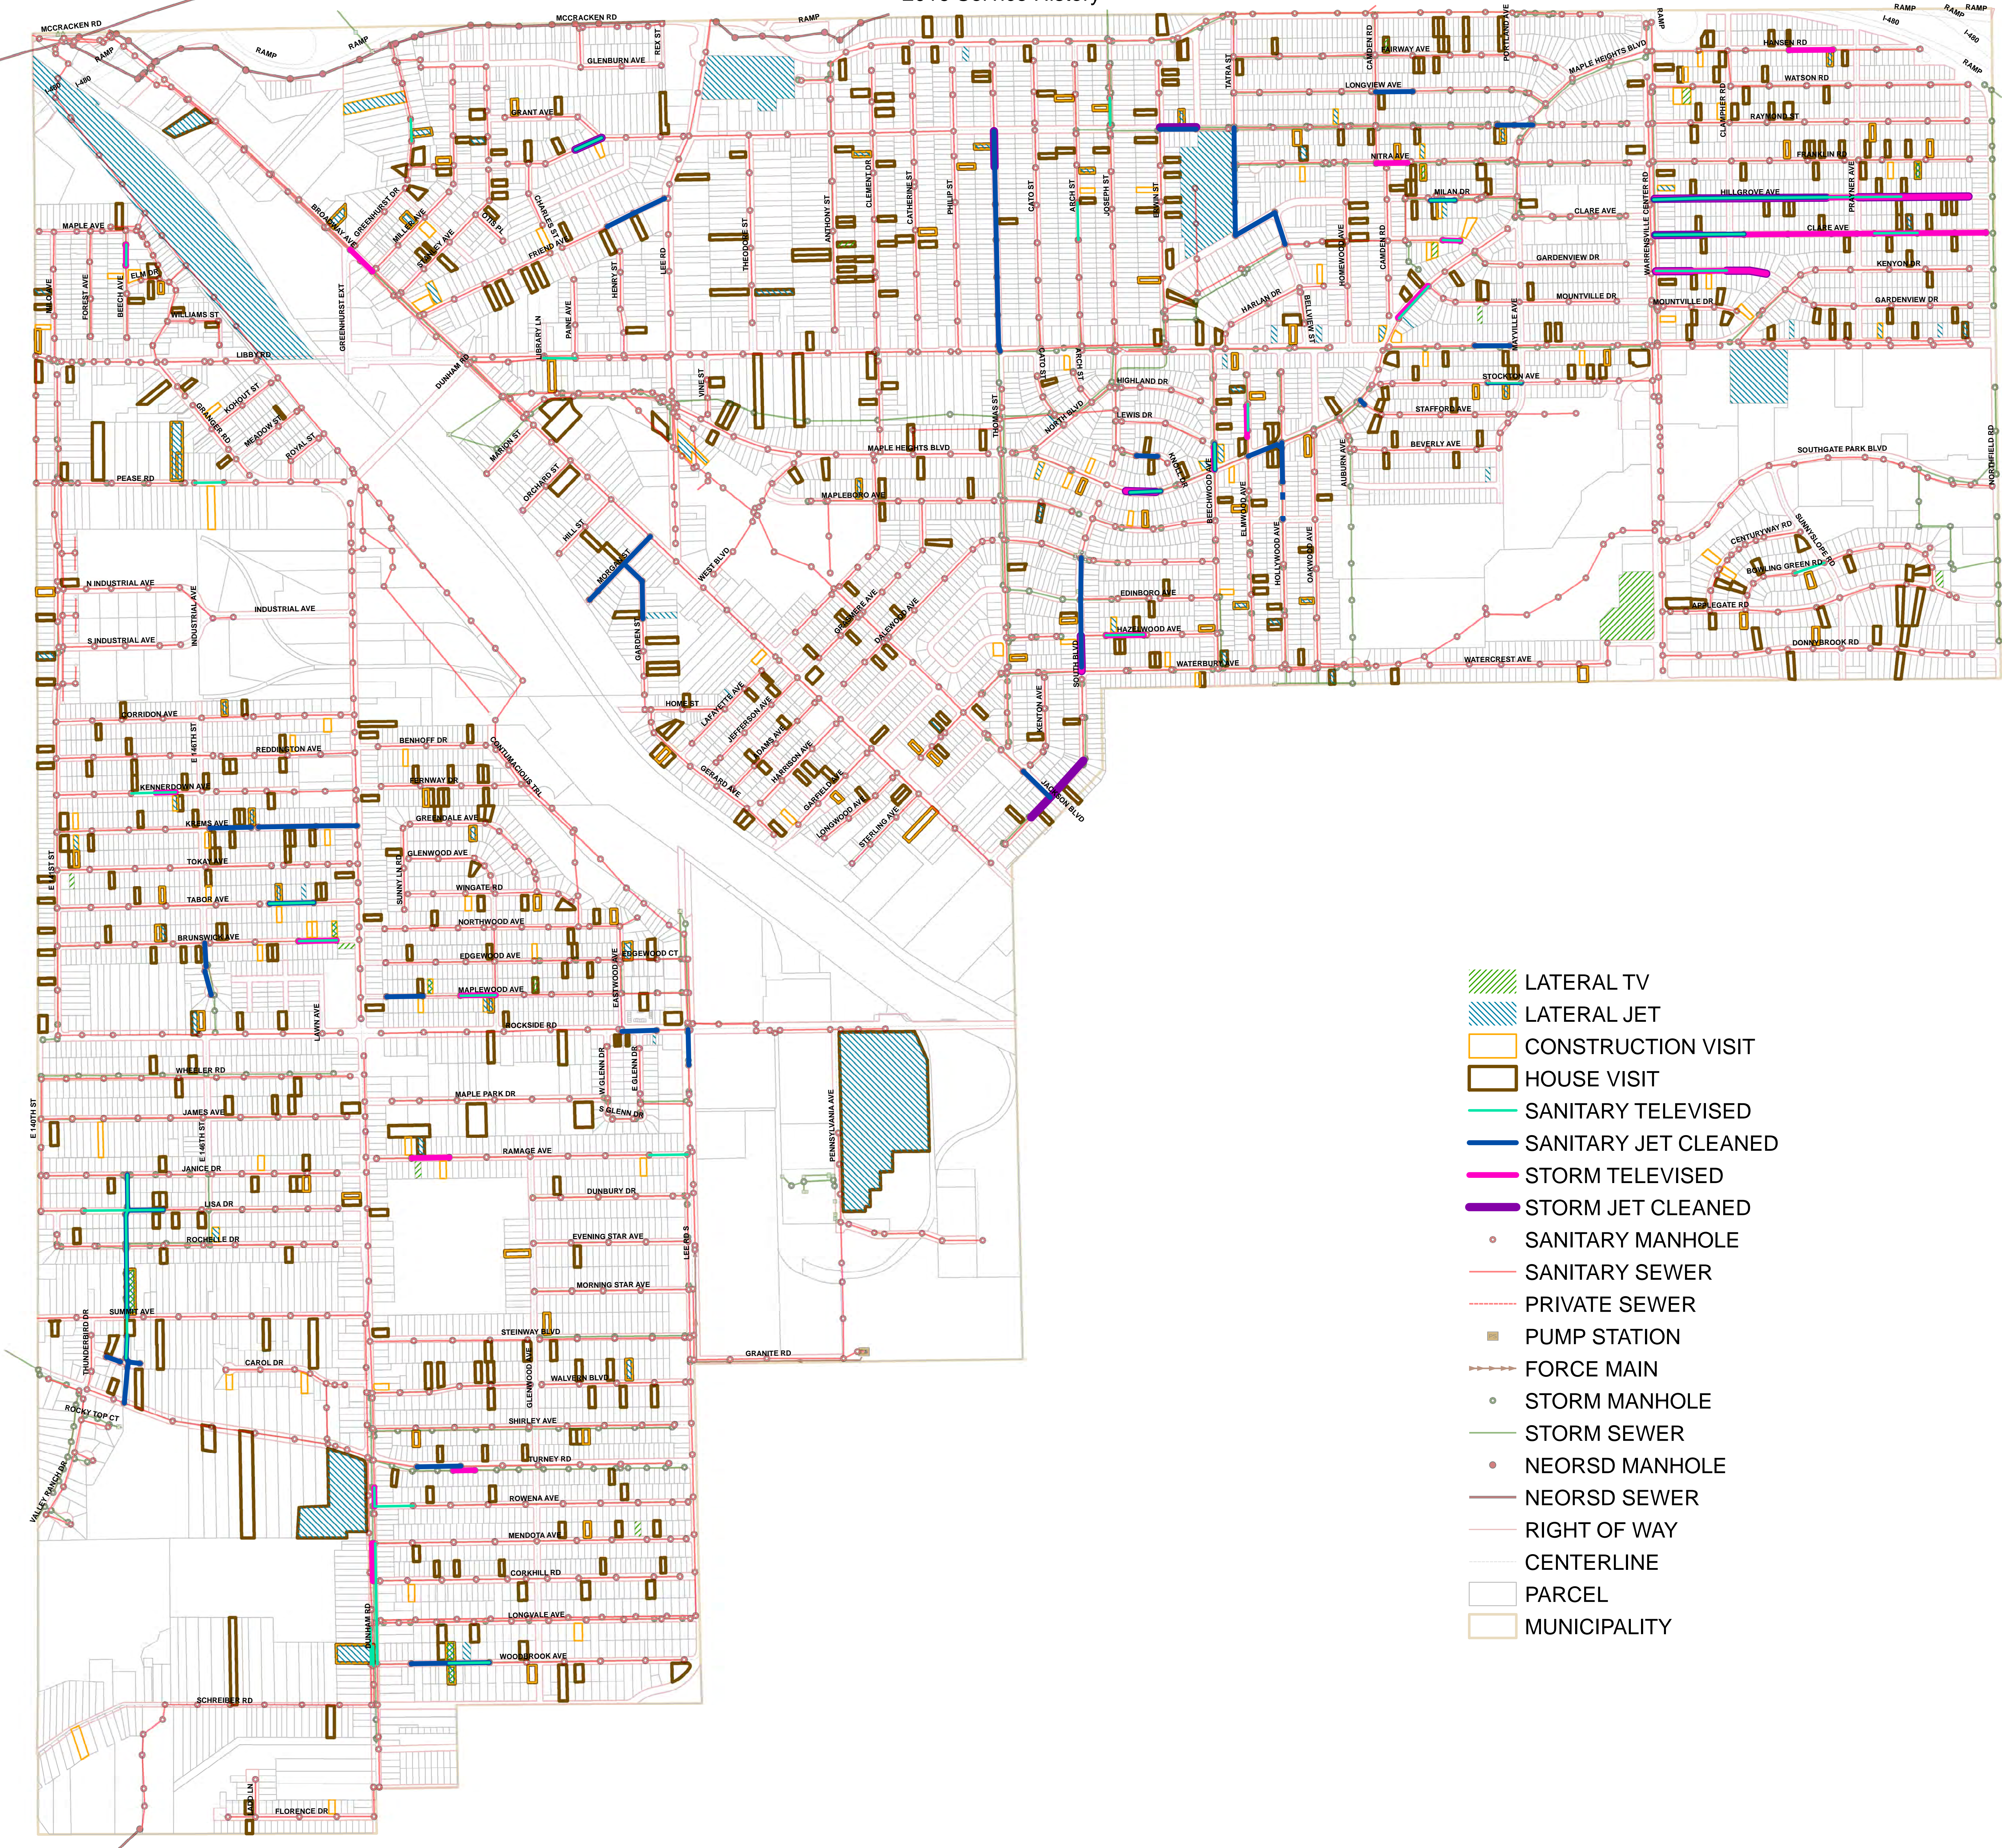

Maple Heights 2016 Service History

- LATERAL TV
- LATERAL JET
- CONSTRUCTION VISIT
- HOUSE VISIT
- SANITARY TELEVISED
- SANITARY JET CLEANED
- STORM TELEVISED
- STORM JET CLEANED
- SANITARY MANHOLE
- SANITARY SEWER
- PRIVATE SEWER
- PUMP STATION
- FORCE MAIN
- STORM MANHOLE
- STORM SEWER
- NEORS D MANHOLE
- NEORS D SEWER
- RIGHT OF WAY
- CENTERLINE
- PARCEL
- MUNICIPALITY

MAINLINES MAY HAVE BEEN JET CLEANED OR TELEVISED MULTIPLE TIMES, THOUGH SYMBOLIZED ONLY ONCE. ADDRESS RECORDS MAY BE UNDER-REPRESENTED.
 NOTE: THIS MAP IS FOR GENERAL REVIEW PURPOSES ONLY. NO WARRANTIES, EXPRESSED OR IMPLIED, CONCERNING THE ACCURACY, RELIABILITY, OR SUITABILITY OF THIS DATA HAVE BEEN MADE. THE INFORMATION DISPLAYED IS CURRENT AS OF 12/31/2016.