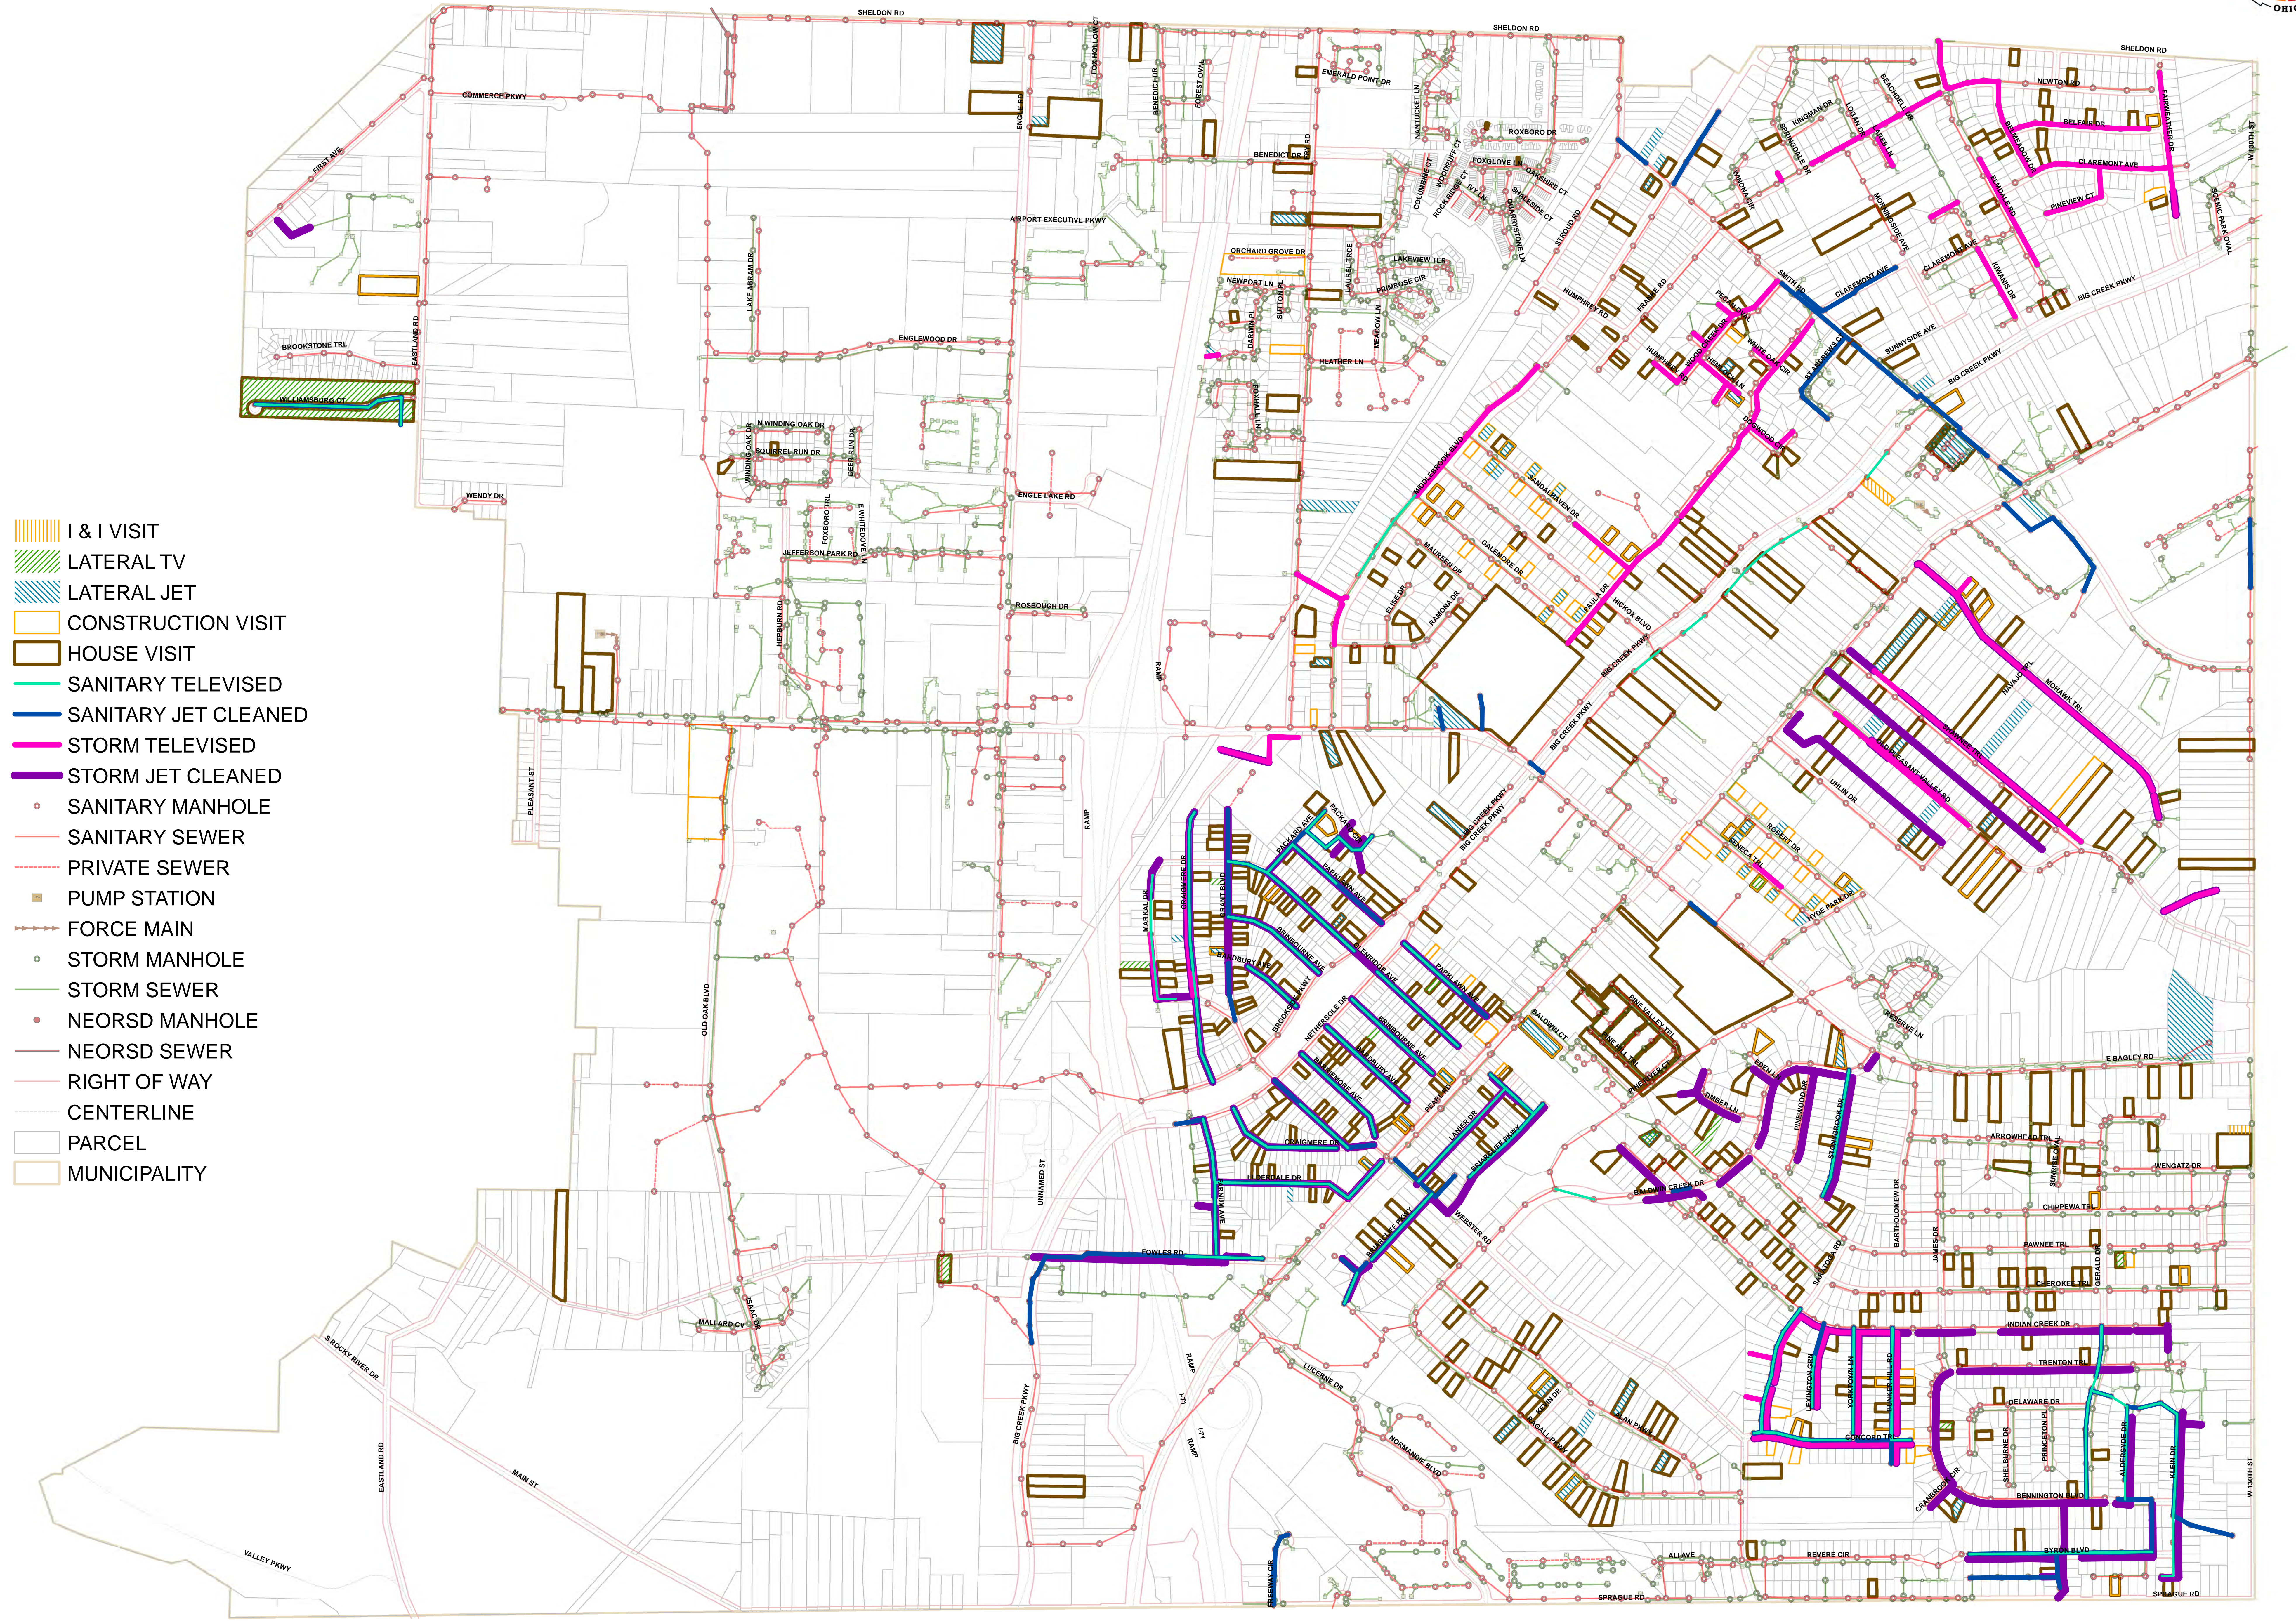

Middleburg Heights

2016 Service History

- I & I VISIT
- LATERAL TV
- LATERAL JET
- CONSTRUCTION VISIT
- HOUSE VISIT
- SANITARY TELEVISED
- SANITARY JET CLEANED
- STORM TELEVISED
- STORM JET CLEANED
- SANITARY MANHOLE
- SANITARY SEWER
- PRIVATE SEWER
- PUMP STATION
- FORCE MAIN
- STORM MANHOLE
- STORM SEWER
- NEORS D MANHOLE
- NEORS D SEWER
- RIGHT OF WAY
- CENTERLINE
- PARCEL
- MUNICIPALITY

MAINLINES MAY HAVE BEEN JET CLEANED OR TELEVISED MULTIPLE TIMES, THOUGH SYMBOLIZED ONLY ONCE. ADDRESS RECORDS MAY BE UNDER-REPRESENTED.
 NOTE: THIS MAP IS FOR GENERAL REVIEW PURPOSES ONLY. NO WARRANTIES, EXPRESSED OR IMPLIED, CONCERNING THE ACCURACY, RELIABILITY, OR SUITABILITY OF THIS DATA HAVE BEEN MADE. THE INFORMATION DISPLAYED IS CURRENT AS OF 12/31/2016.