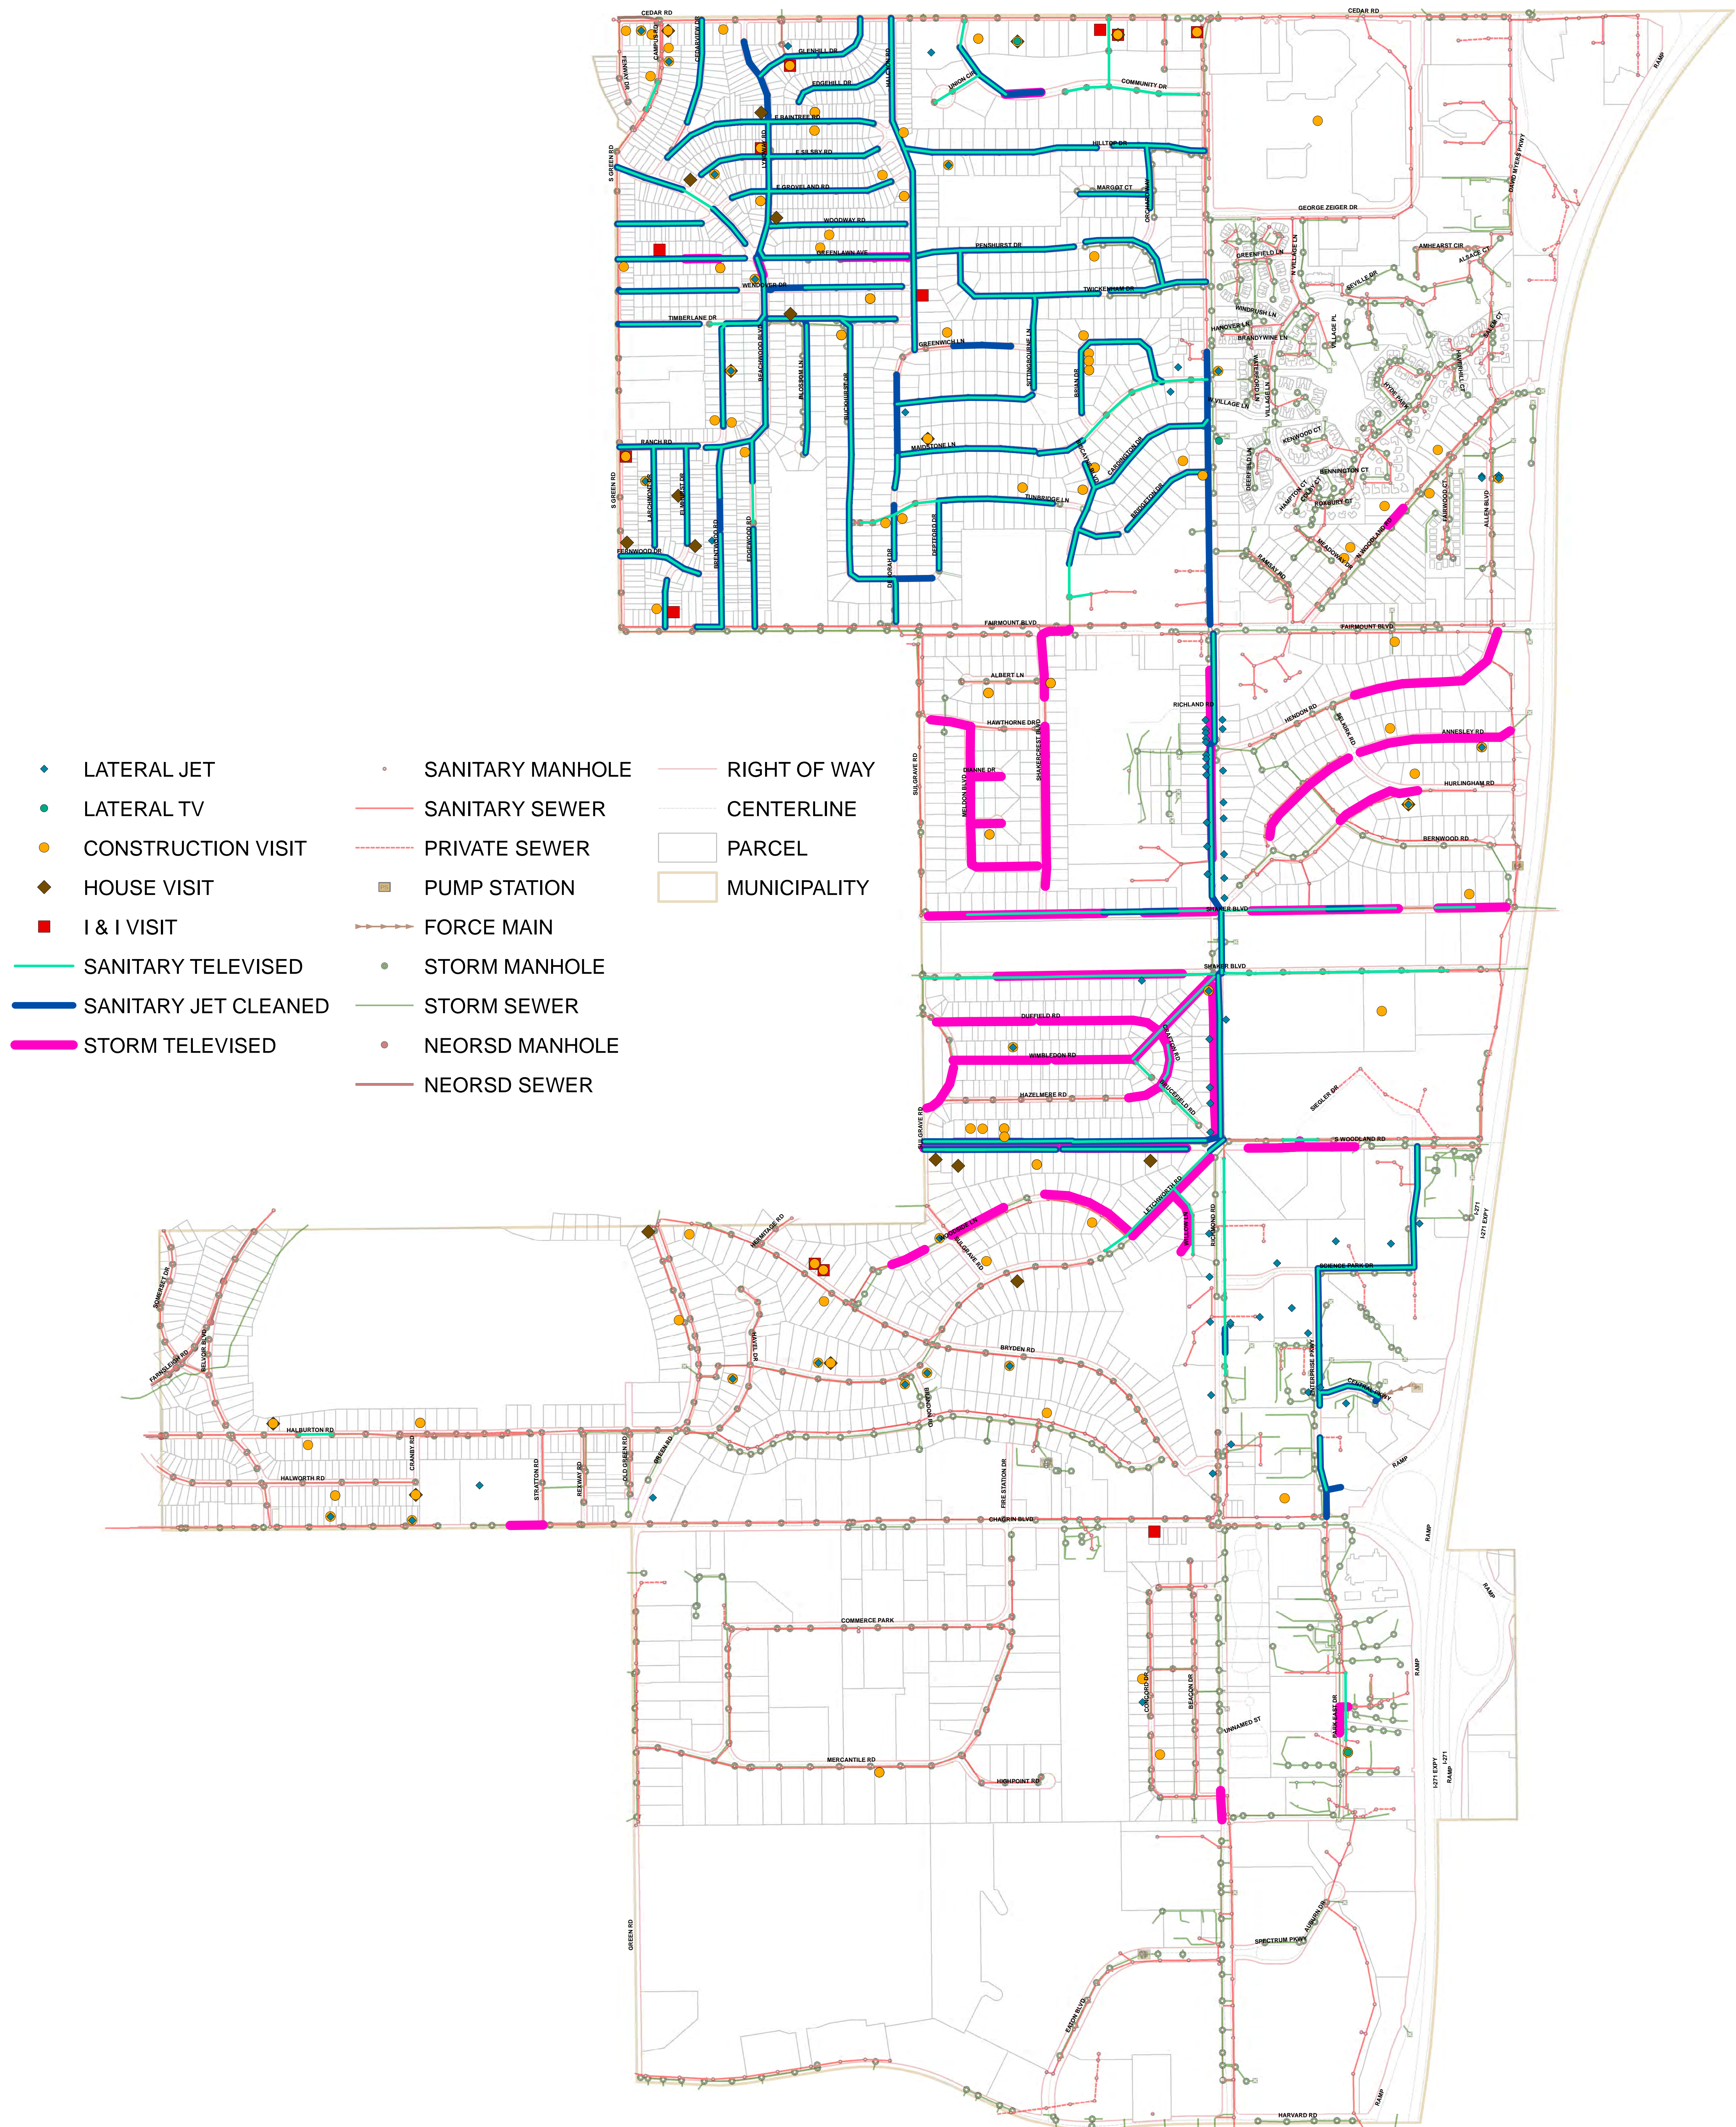

BEACHWOOD

2017 Service History

MAINLINES MAY HAVE BEEN JET CLEANED OR TELEVIEWED MULTIPLE TIMES, THOUGH SYMBOLIZED ONLY ONCE. ADDRESS RECORDS MAY BE UNDER-REPRESENTED.
 NOTE: THIS MAP IS FOR GENERAL REVIEW PURPOSES ONLY; NO WARRANTIES, EXPRESSED OR IMPLIED, CONCERNING THE ACCURACY, RELIABILITY, OR SUITABILITY OF THIS DATA HAVE BEEN MADE. THE INFORMATION DISPLAYED IS CURRENT AS OF 12/31/2017.