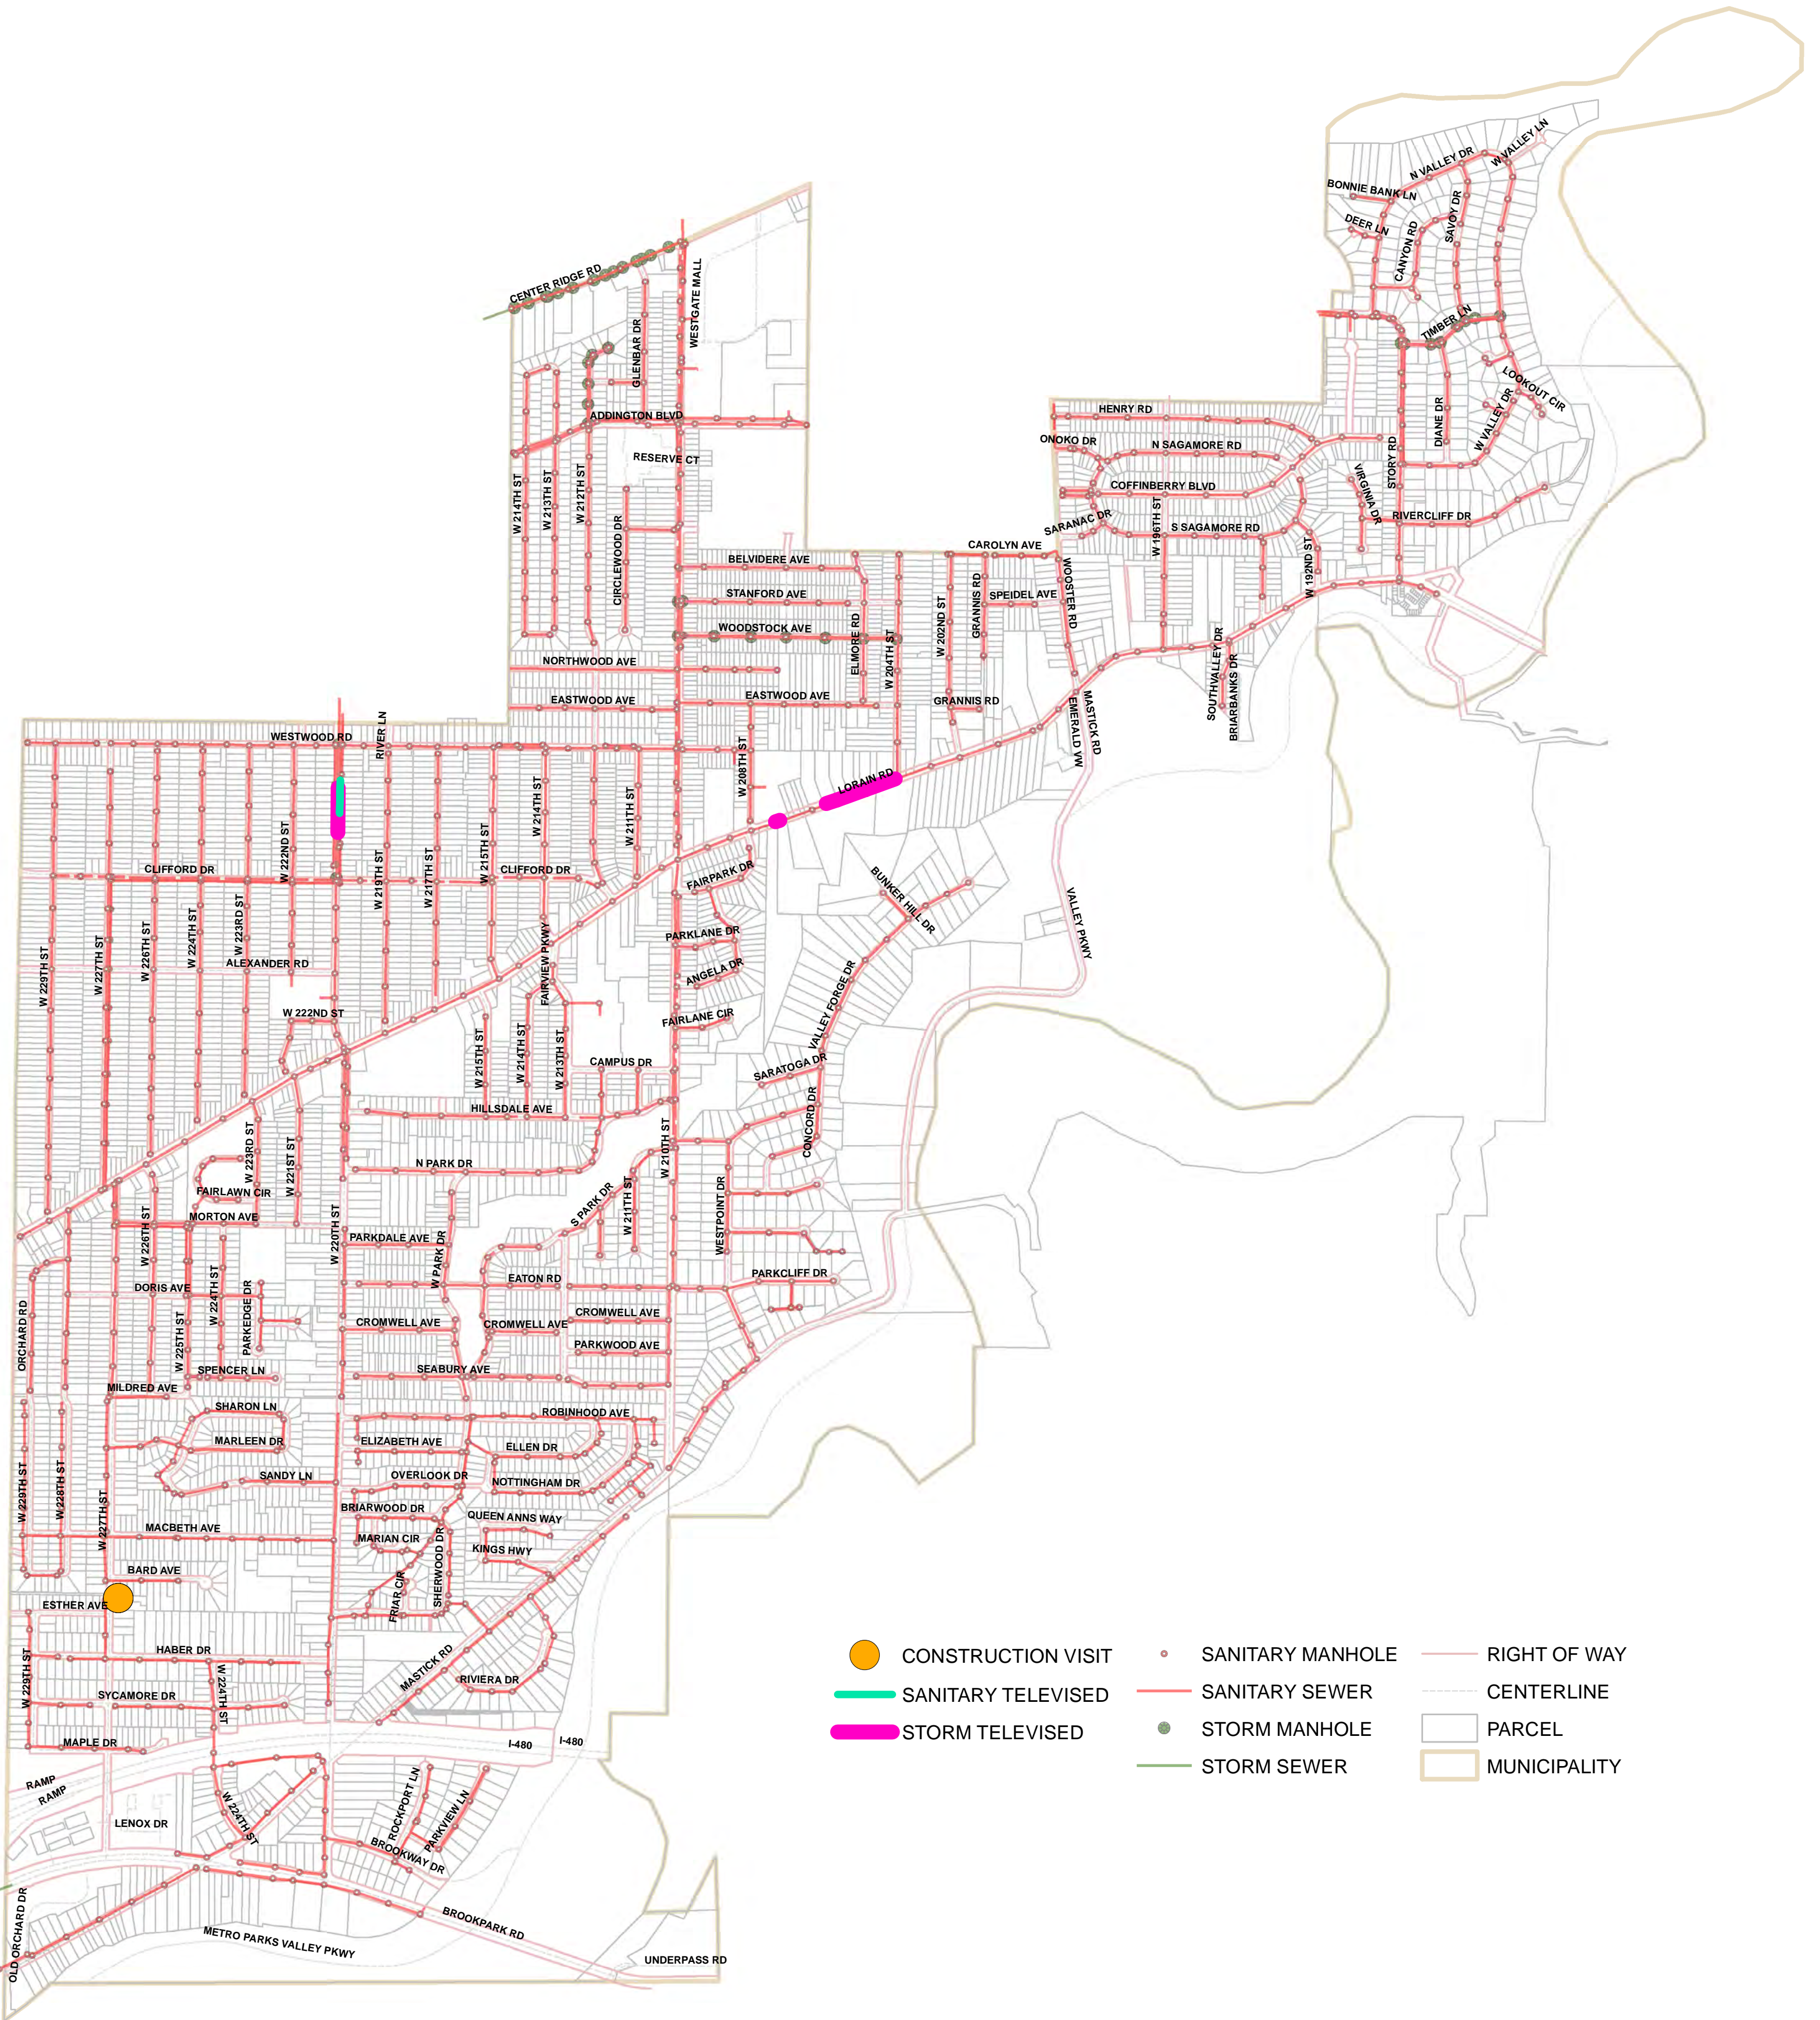

FAIRVIEW PARK 2017 Service History

- CONSTRUCTION VISIT
- SANITARY TELEVIEWED
- STORM TELEVIEWED
- SANITARY MANHOLE
- SANITARY SEWER
- STORM MANHOLE
- STORM SEWER
- RIGHT OF WAY
- CENTERLINE
- PARCEL
- MUNICIPALITY

MAINLINES MAY HAVE BEEN JET CLEANED OR TELEVIEWED MULTIPLE TIMES, THOUGH SYMBOLIZED ONLY ONCE. ADDRESS RECORDS MAY BE UNDER-REPRESENTED.
NOTE: THIS MAP IS FOR GENERAL REVIEW PURPOSES ONLY; NO WARRANTIES, EXPRESSED OR IMPLIED, CONCERNING THE ACCURACY, RELIABILITY, OR SUITABILITY OF THIS DATA HAVE BEEN MADE. THE INFORMATION DISPLAYED IS CURRENT AS OF 12/31/2017.